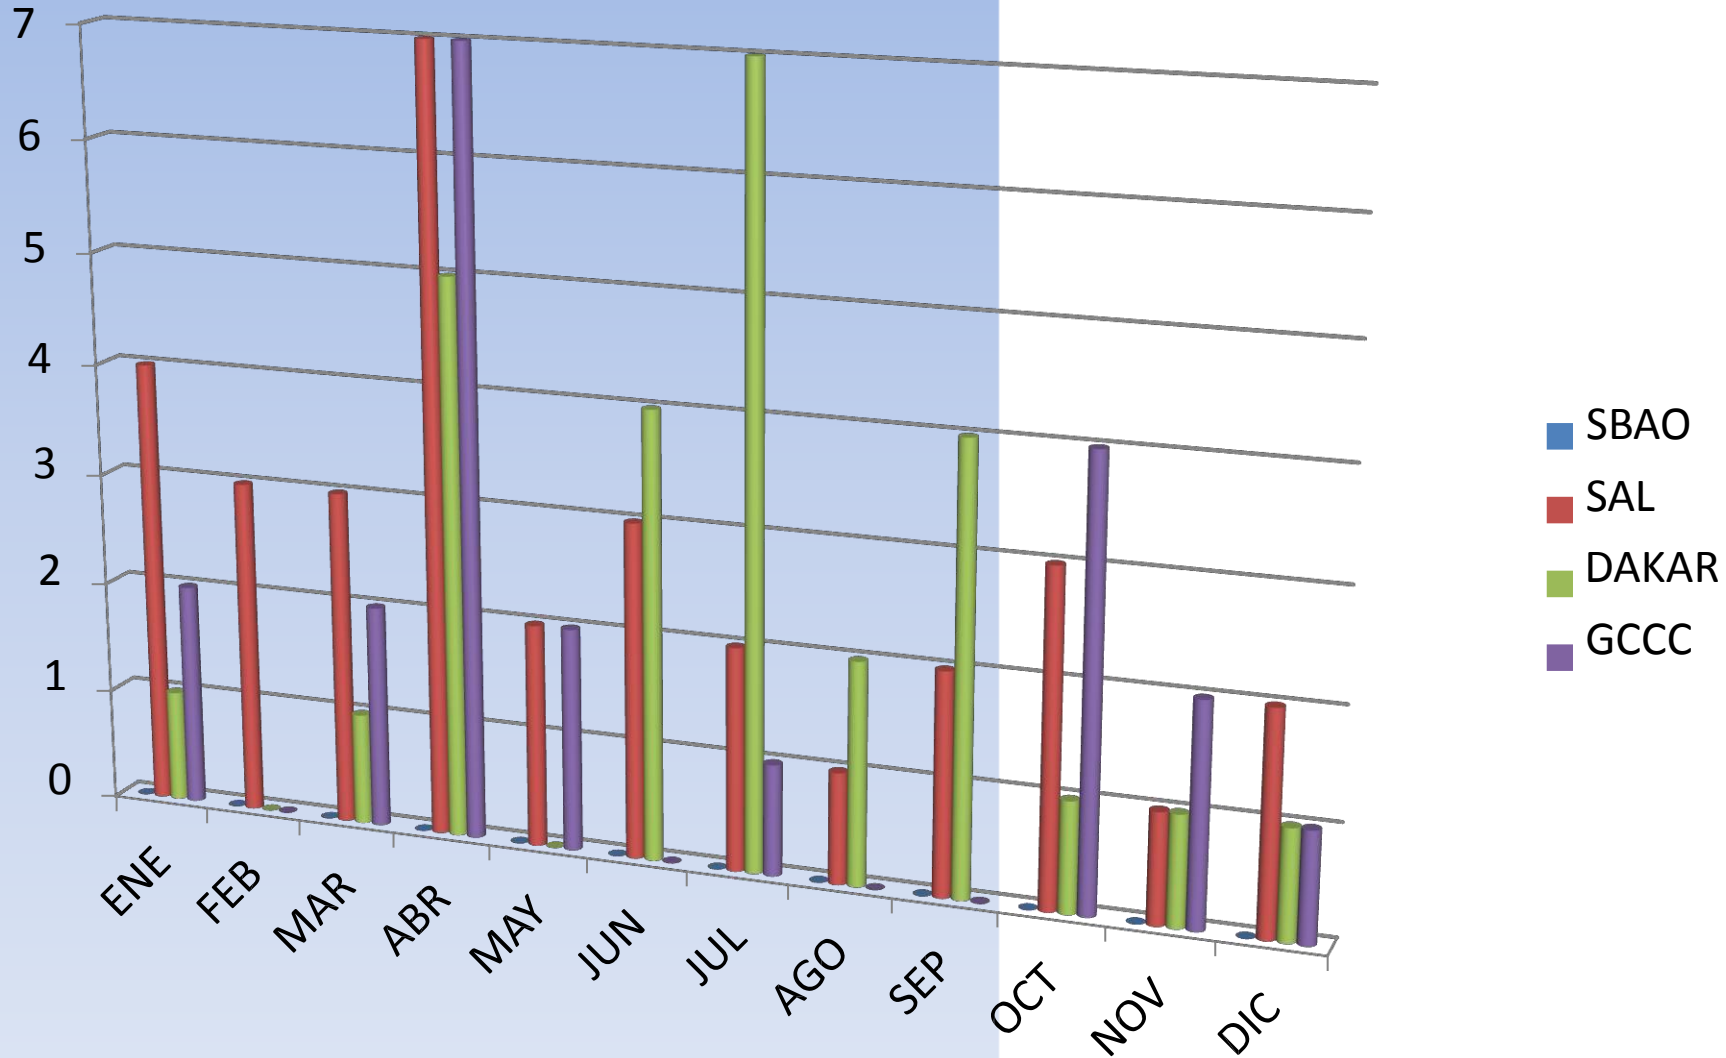

REPORT OF THE LHD MONITORING TEAM

EUR/SAM Corridor

ANNALISYS OF REPORTED LHD DURING 2014

Number of LHD's reported

TOTAL LHD'S 2012: **81**

Number of LHD's reported

TOTAL LHD'S 2012: **81**

Percentage of LHD's per region

- SBAO
- SAL
- DAKAR
- GCCC
-

Percentage of LHD's Contribution per region

Distribution of LHD's per ATS route

Percentage of LHD's per ATS route

Distribution of LHD per Fix Point

Percentage of LHD'S Contributing Factors