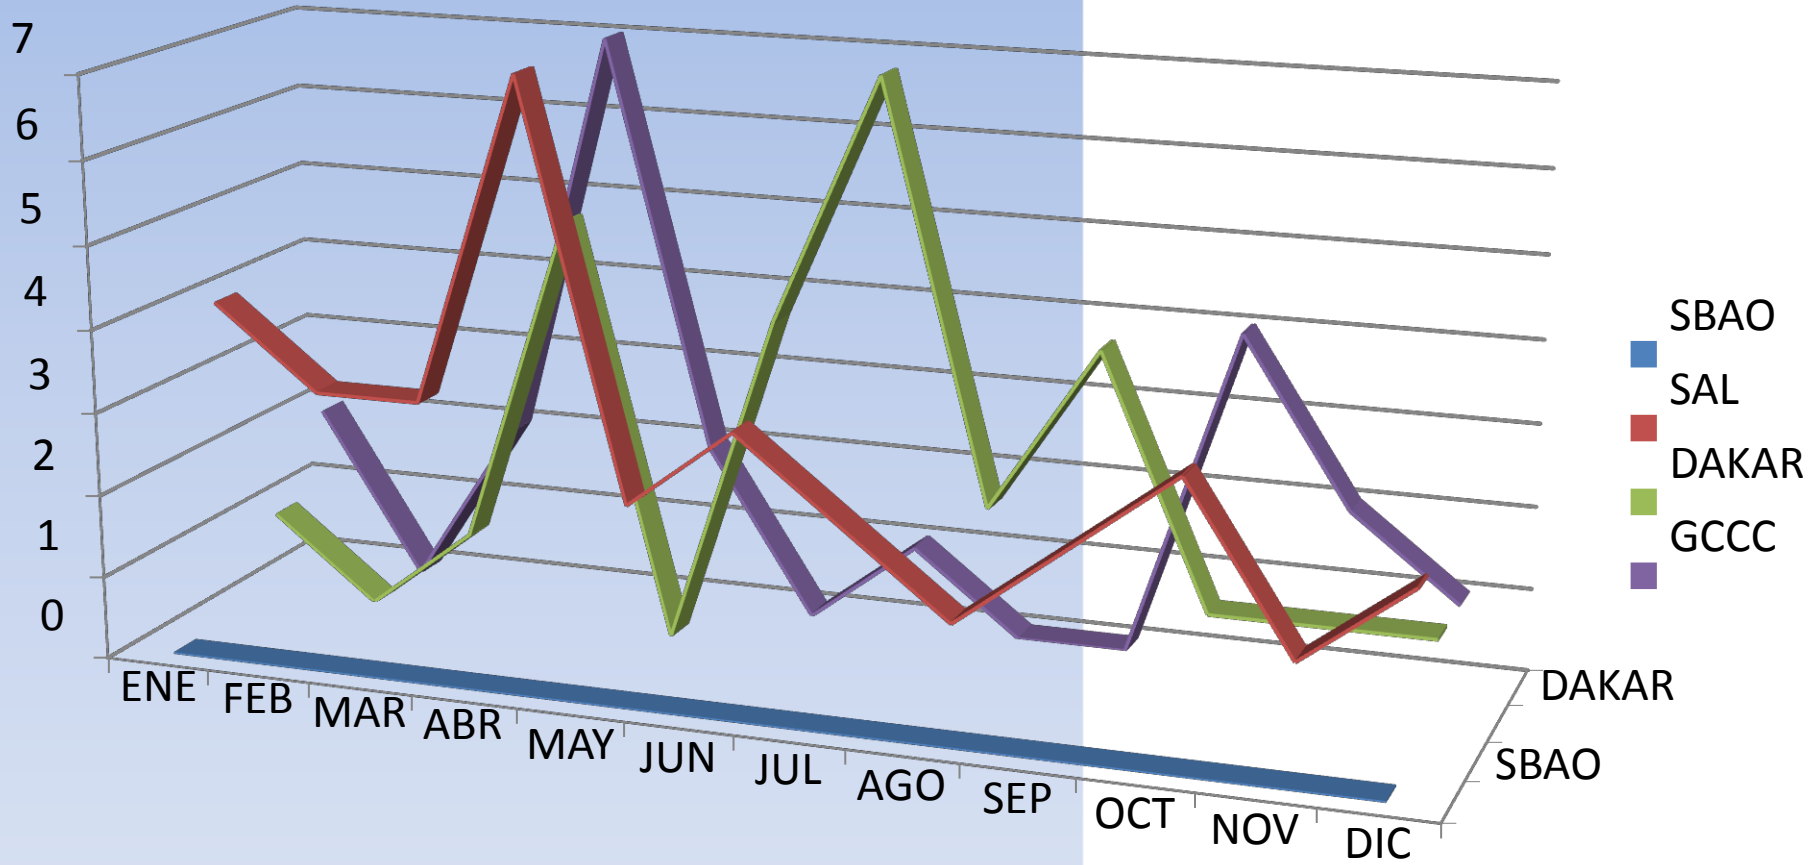

REPORT OF THE LHD MONITORING TEAM

EUR/SAM Corridor

ANNALISYS OF REPORTED LHD DURING 2014

Number of LHD's reported

TOTAL LHD'S 2012: **81**

Number of LHD's reported

TOTAL LHD'S 2012: **81**

Percentage of LHD's per region

- SBAO
- SAL
- DAKAR
- GCCC
-

Percentage of LHD's Contribution per region

Distribution of LHD's per ATS route

Percentage of LHD's per ATS route

Distribution of LHD per Fix Point

Percentage of LHD'S Contributing Factors