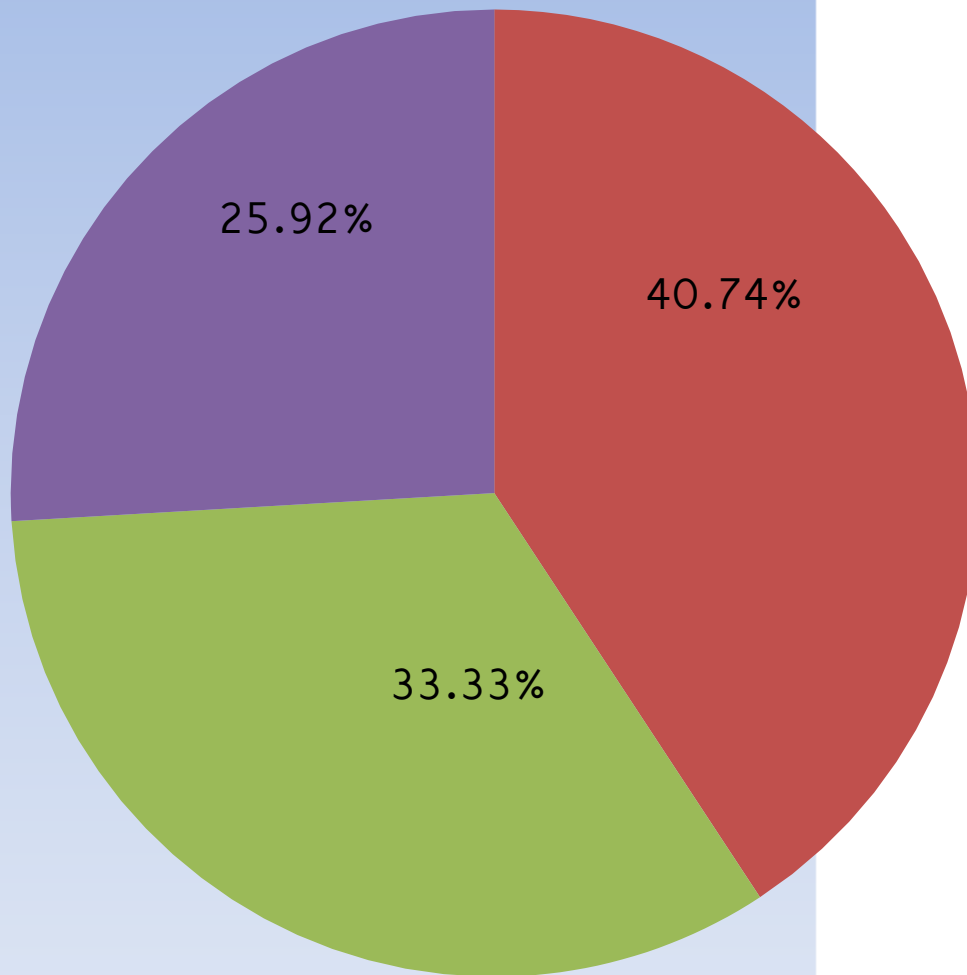

REPORT OF THE LHD MONITORING TEAM

EUR/SAM Corridor

ANNALISYS OF REPORTED LHD DURING 2014

Number of LHD's reported

TOTAL LHD'S 2012: **81**

Number of LHD's reported

TOTAL LHD'S 2012: **81**

Percentage of LHD's per region

- SBAO
- SAL
- DAKAR
- GCCC
-

Percentage of LHD's Contribution per region

Distribution of LHD's per ATS route

Percentage of LHD's per ATS route

Distribution of LHD per Fix Point

Percentage of LHD'S Contributing Factors