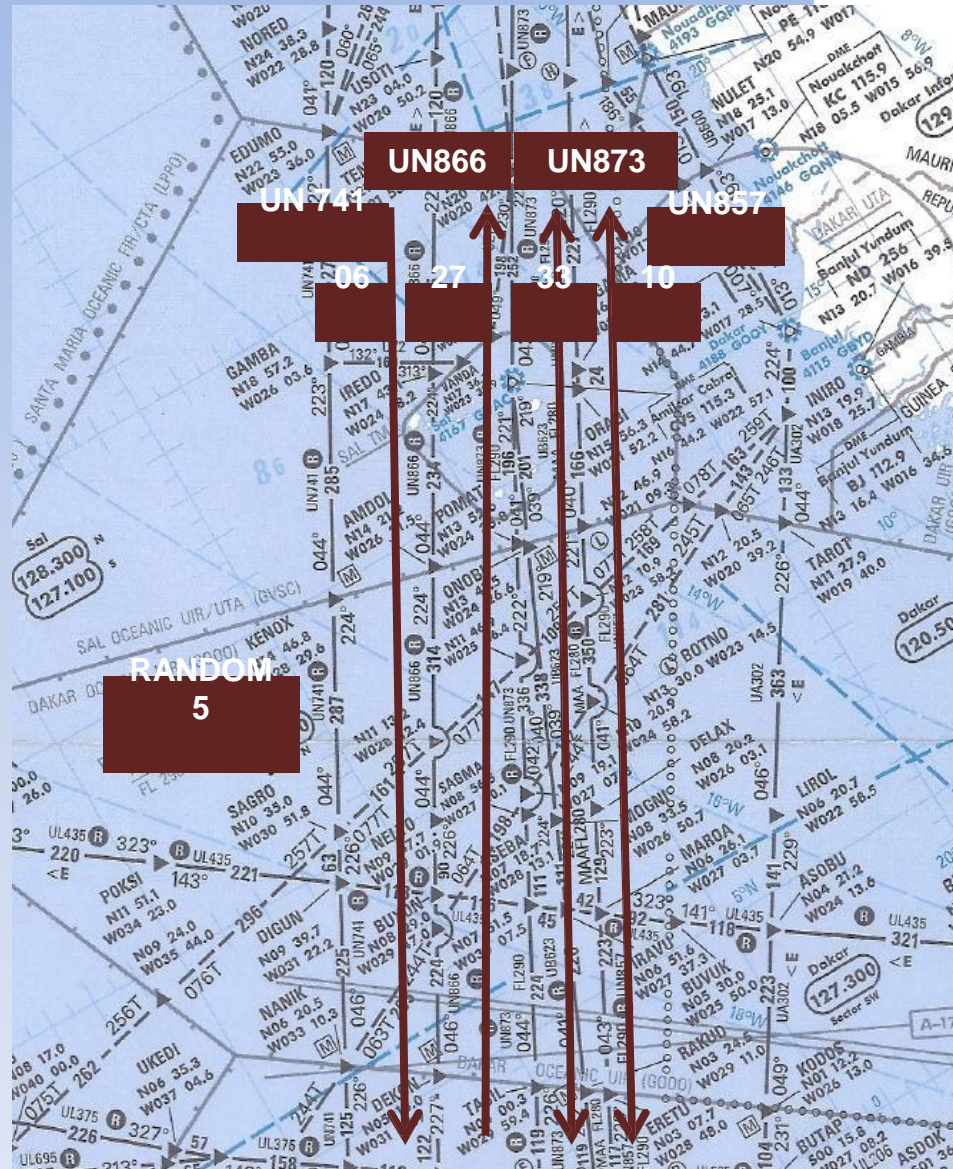

REPORT OF THE LHD MONITORING TEAM

EUR/SAM Corridor

ANNALISYS OF REPORTED LHD DURING 2014

Number of LHD's reported

TOTAL LHD'S 2012: **81**

Number of LHD's reported

TOTAL LHD'S 2012: **81**

Percentage of LHD's per region

- SBAO
- SAL
- DAKAR
- GCCC
-

Percentage of LHD's Contribution per region

Distribution of LHD's per ATS route

Percentage of LHD's per ATS route

Distribution of LHD per Fix Point

Percentage of LHD'S Contributing Factors