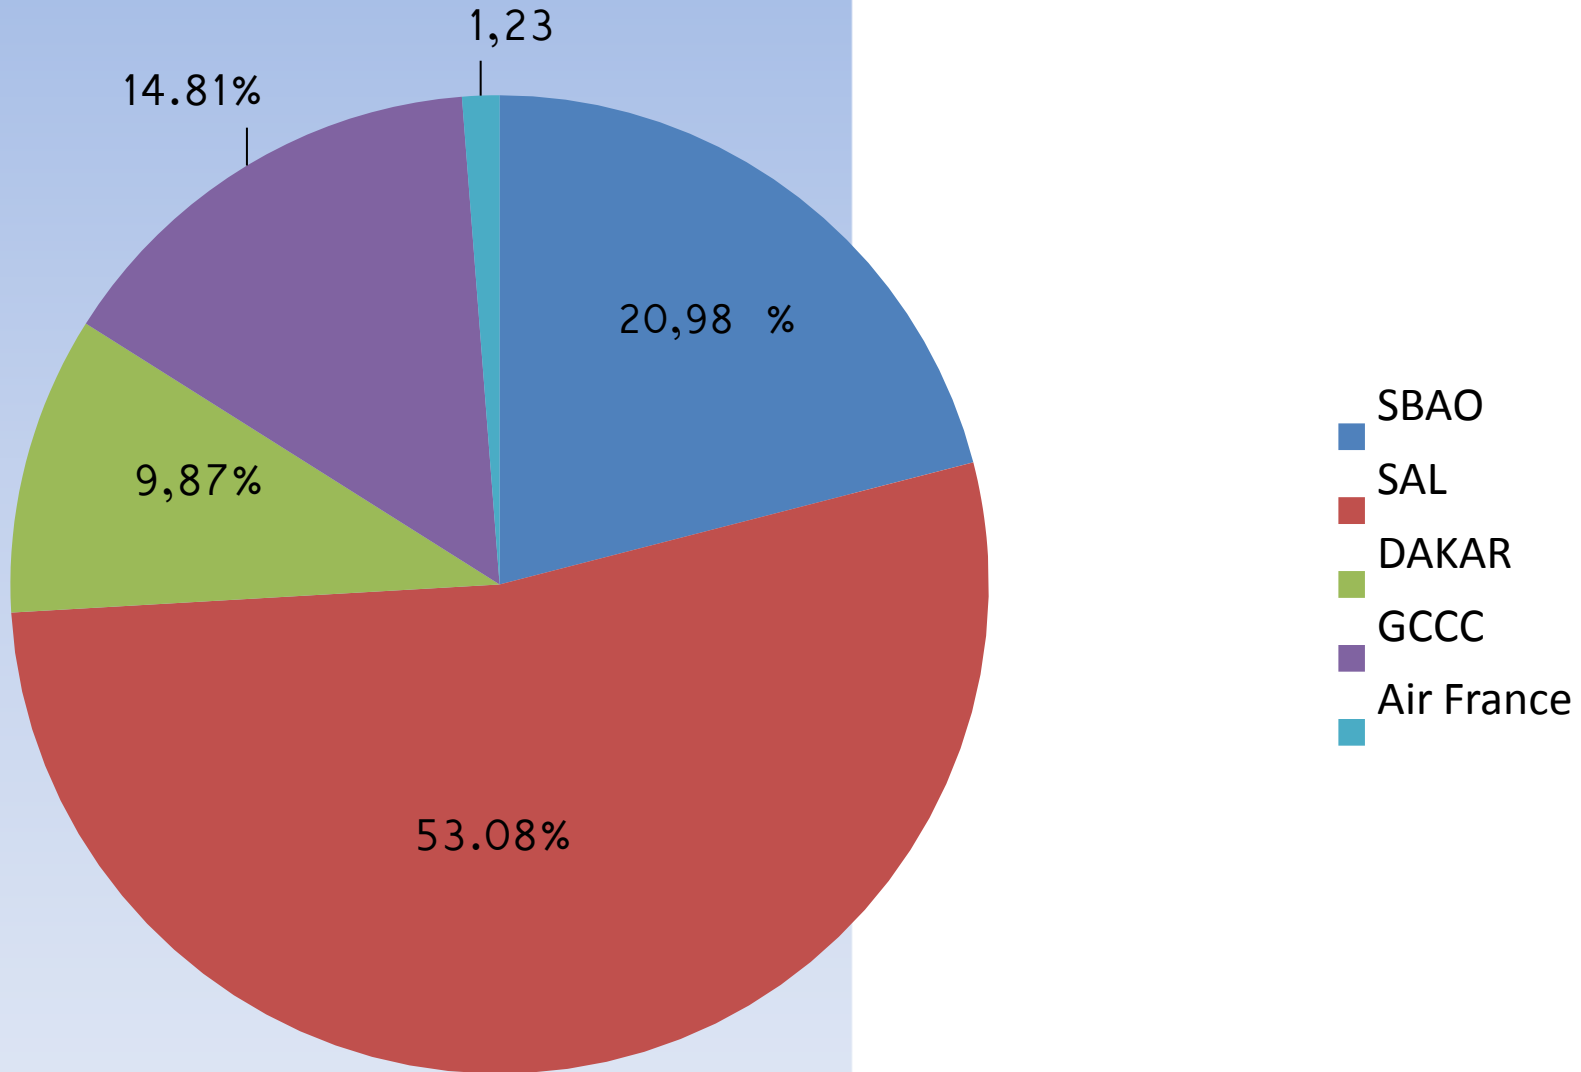

REPORT OF THE LHD MONITORING TEAM

EUR/SAM Corridor

ANNALISYS OF REPORTED LHD DURING 2014

Number of LHD's reported

TOTAL LHD'S 2012: **81**

Number of LHD's reported

TOTAL LHD'S 2012: **81**

Percentage of LHD's per region

- SBAO
- SAL
- DAKAR
- GCCC
-

Percentage of LHD's Contribution per region

Distribution of LHD's per ATS route

Percentage of LHD's per ATS route

Distribution of LHD per Fix Point

Percentage of LHD'S Contributing Factors