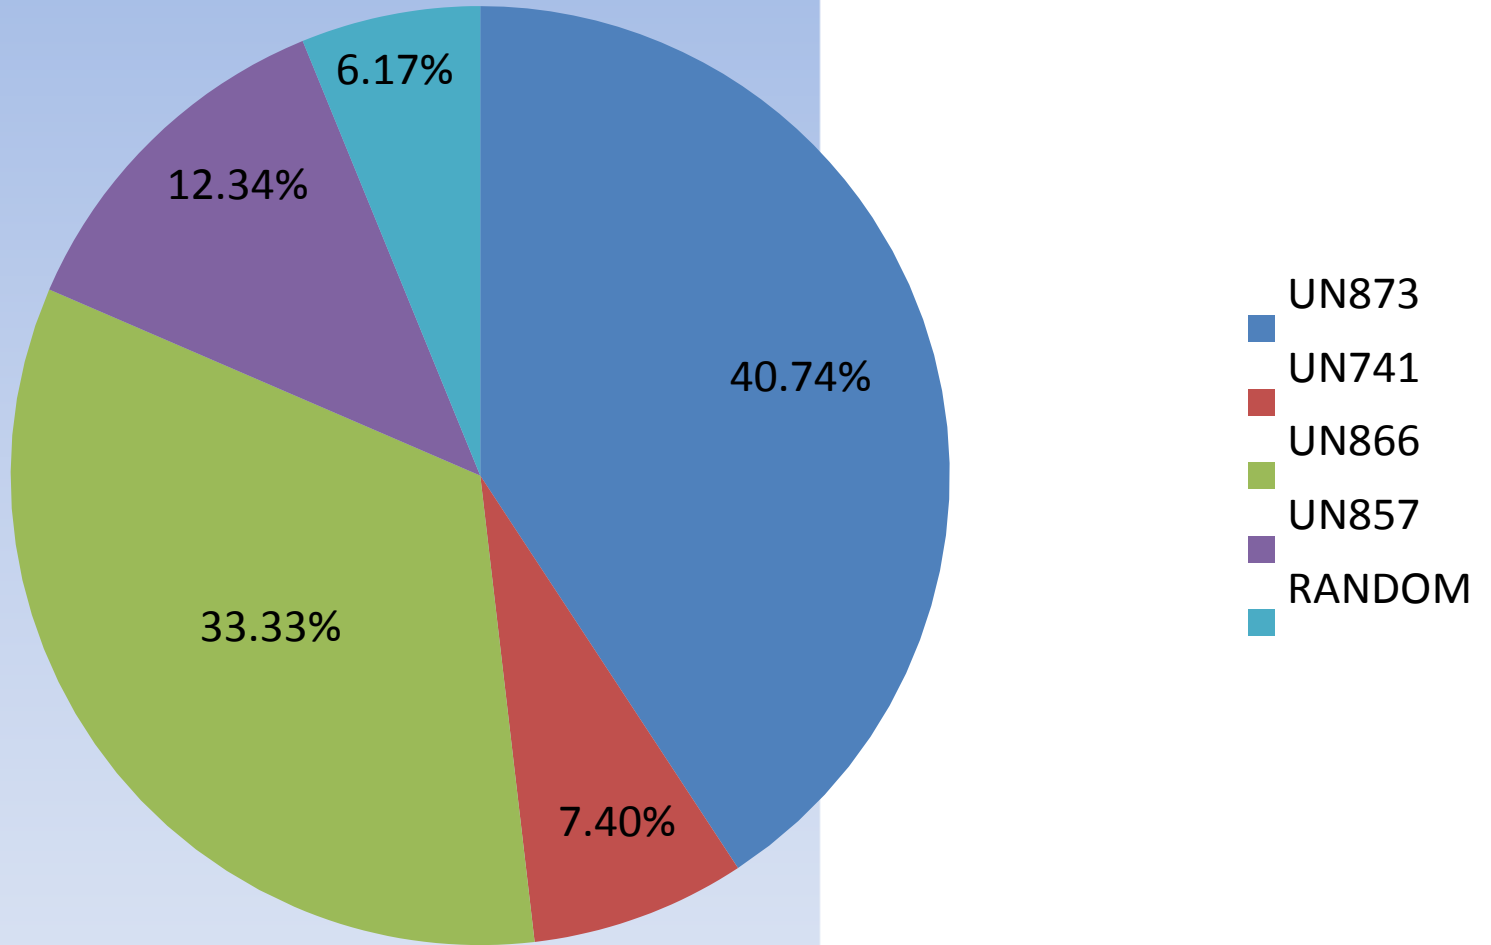

REPORT OF THE LHD MONITORING TEAM

EUR/SAM Corridor

ANNALISYS OF REPORTED LHD DURING 2014

Number of LHD's reported

TOTAL LHD'S 2012: **81**

Number of LHD's reported

TOTAL LHD'S 2012: **81**

Percentage of LHD's per region

- SBAO
- SAL
- DAKAR
- GCCC
-

Percentage of LHD's Contribution per region

Distribution of LHD's per ATS route

Percentage of LHD's per ATS route

Distribution of LHD per Fix Point

Percentage of LHD'S Contributing Factors