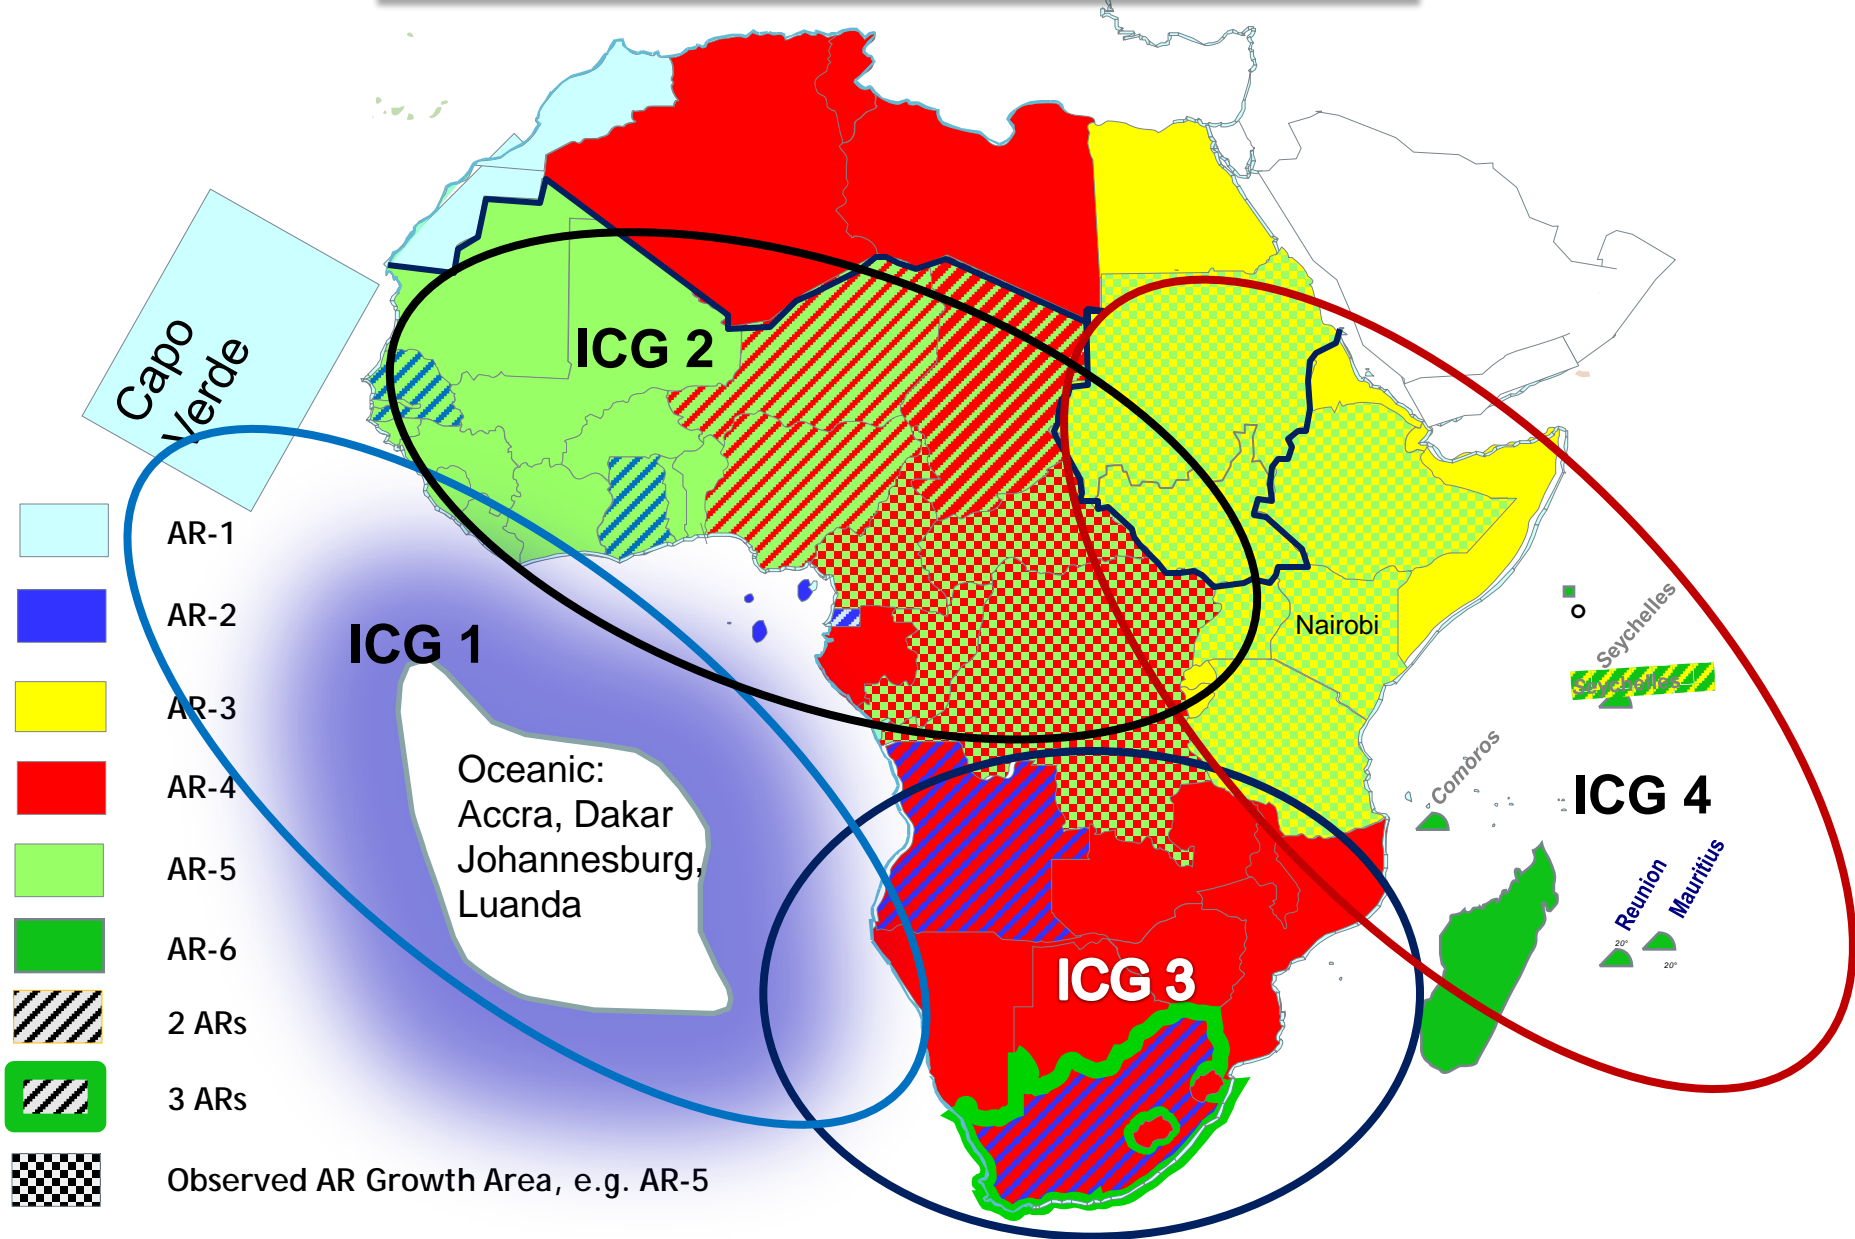

AFI AREAS OF ROUTING – DOC 9750 3rd Ed.

Capoverde

ICG 2

ICG 1

Oceanic:
Accra, Dakar
Johannesburg,
Luanda

Nairobi

Seychelles

Comoros

ICG 4

Reunion
Mauritius

ICG 3

-  AR-1
-  AR-2
-  AR-3
-  AR-4
-  AR-5
-  AR-6
-  2 ARs
-  3 ARs
-  Observed AR Growth Area, e.g. AR-5

AR-1

AR-2

AR-3

AR-4

AR-5

AR-6

2 ARs

3 ARs

Observed AR Growth Area, e.g. AR-5