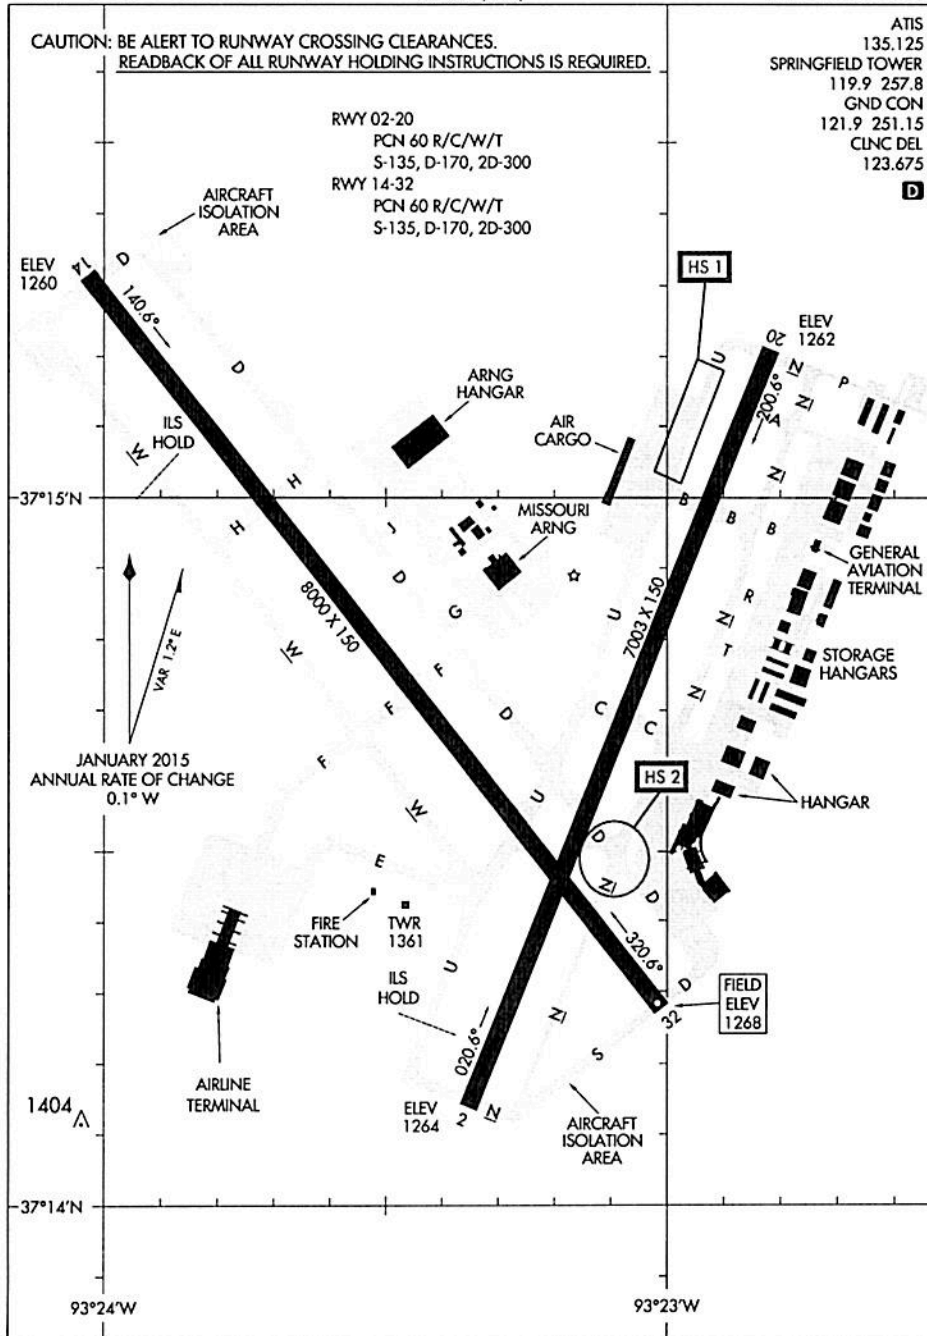

RWY 01-19  
 S-30, D-90, 2D-150, 2D/2D2-250  
 RWY 14-32  
 S-95, D-160, 2S-142, 2D-175,  
 2D/2D2-250

**CAUTION: BE ALERT TO RUNWAY CROSSING CLEARANCES.  
 READBACK OF ALL RUNWAY HOLDING INSTRUCTIONS IS REQUIRED.**

# AIRPORT DIAGRAM

RENO/TAHOE INTL (RNO)  
RENO, NEVADA

AL-346 (FAA)

SW-4, 19 JUL 2018 to 16 AUG 2018

SW-4, 19 JUL 2018 to 16 AUG 2018

# AIRPORT DIAGRAM

18088

RENO, NEVADA  
RENO/TAHOE INTL (RNO)

18088  
**AIRPORT DIAGRAM**

AL-604 (FAA) **SPRINGFIELD-BRANSON NATIONAL (SGF)**  
 SPRINGFIELD, MISSOURI

NC-3, 19 JUL 2018 to 16 AUG 2018

18088  
**AIRPORT DIAGRAM**

SPRINGFIELD, MISSOURI **SPRINGFIELD-BRANSON NATIONAL (SGF)**

17117  
**AIRPORT DIAGRAM**

AL-6970 (FAA)

**NORTH LAS VEGAS (VGT)**  
 LAS VEGAS, NEVADA

SW-4, 19 JUL 2018 to 16 AUG 2018

SW-4, 19 JUL 2018 to 16 AUG 2018