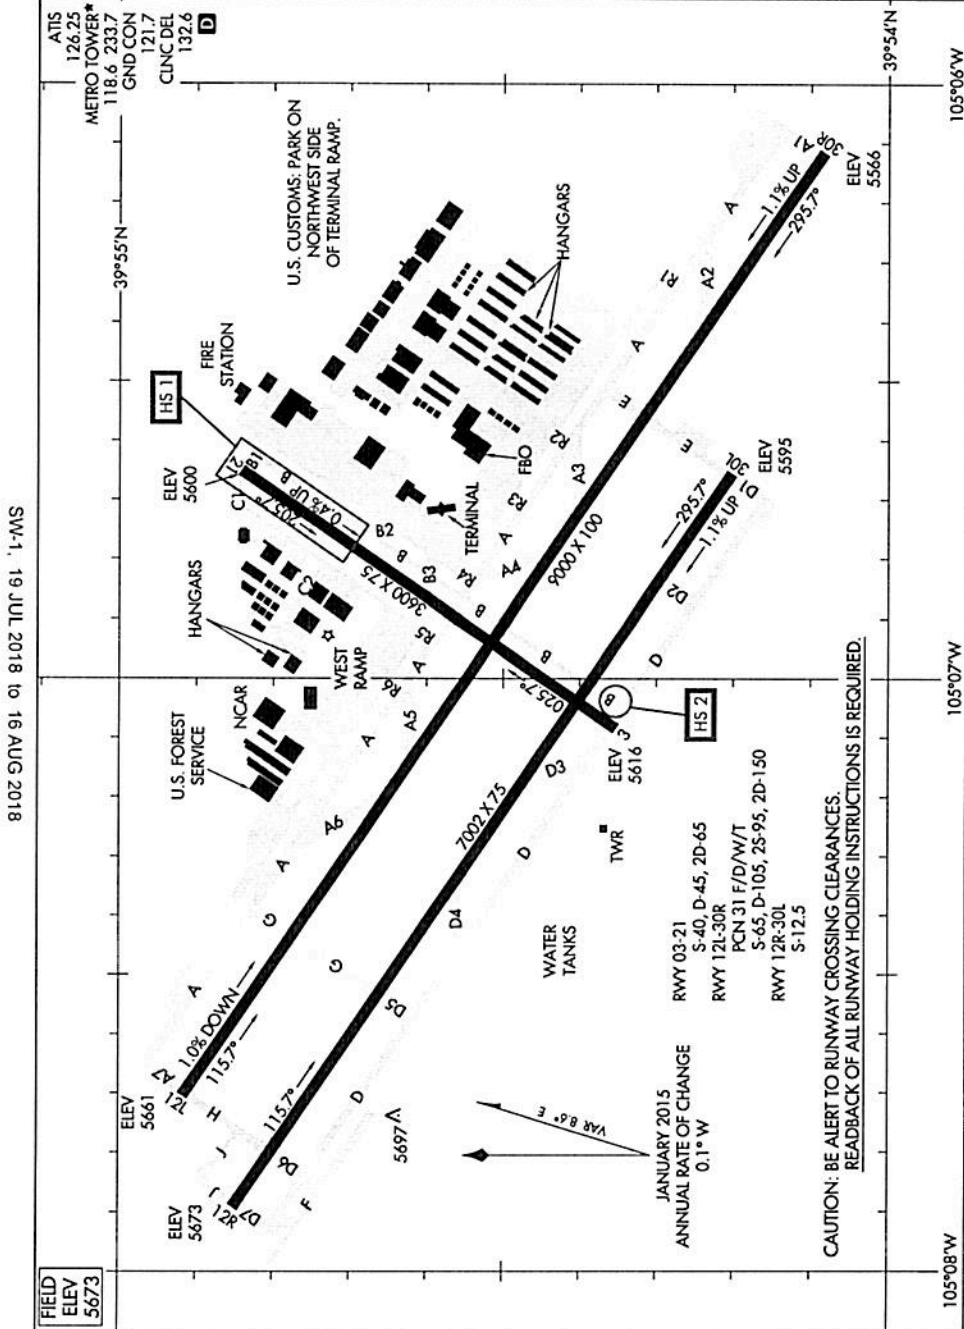

17173  
AIRPORT DIAGRAM

ROCKY MOUNTAIN METROPOLITAN (BJC)  
AL-5612 (FAA)  
DENVER, COLORADO

SW-1, 19 JUL 2018 to 16 AUG 2018

SW-1, 19 JUL 2018 to 16 AUG 2018

17173  
AIRPORT DIAGRAM

DENVER, COLORADO  
ROCKY MOUNTAIN METROPOLITAN (BJC)

17341  
**AIRPORT DIAGRAM**

AL-6647 (FAA)

FALCON FIELD (FFZ)  
 MESA, ARIZONA

SW-4, 19 JUL 2018 to 16 AUG 2018

SW-4, 19 JUL 2018 to 16 AUG 2018

**AIRPORT DIAGRAM**  
 17341

MESA, ARIZONA  
 FALCON FIELD (FFZ)

16315  
**AIRPORT DIAGRAM**

AL-5063 (FAA)

PORTLAND-HILLSBORO (HIO)  
 PORTLAND, OREGON

CAUTION: BE ALERT TO RUNWAY CROSSING CLEARANCES.  
 READBACK OF ALL RUNWAY HOLDING INSTRUCTIONS IS REQUIRED.

NW-1, 19 JUL 2018 to 16 AUG 2018

# AIRPORT DIAGRAM

AL-270 (FAA)

MONROE RGNL (MLU)  
MONROE, LOUISIANA