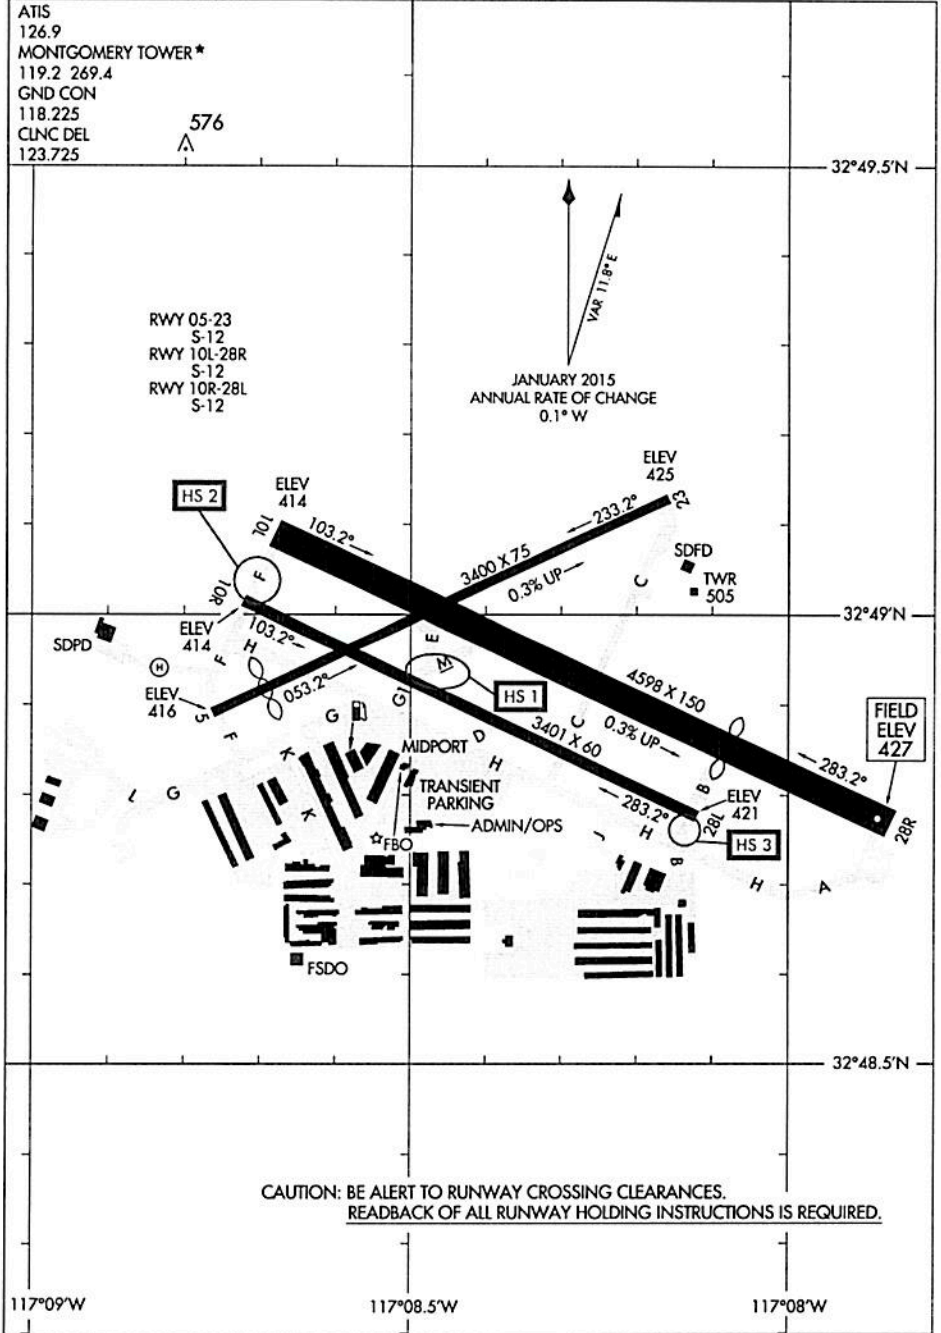

18200
AIRPORT DIAGRAM

AL-5401 (FAA) **MONTGOMERY-GIBBS EXECUTIVE (MYF)**
SAN DIEGO, CALIFORNIA

AIRPORT DIAGRAM
18200

SAN DIEGO, CALIFORNIA
MONTGOMERY-GIBBS EXECUTIVE (MYF)