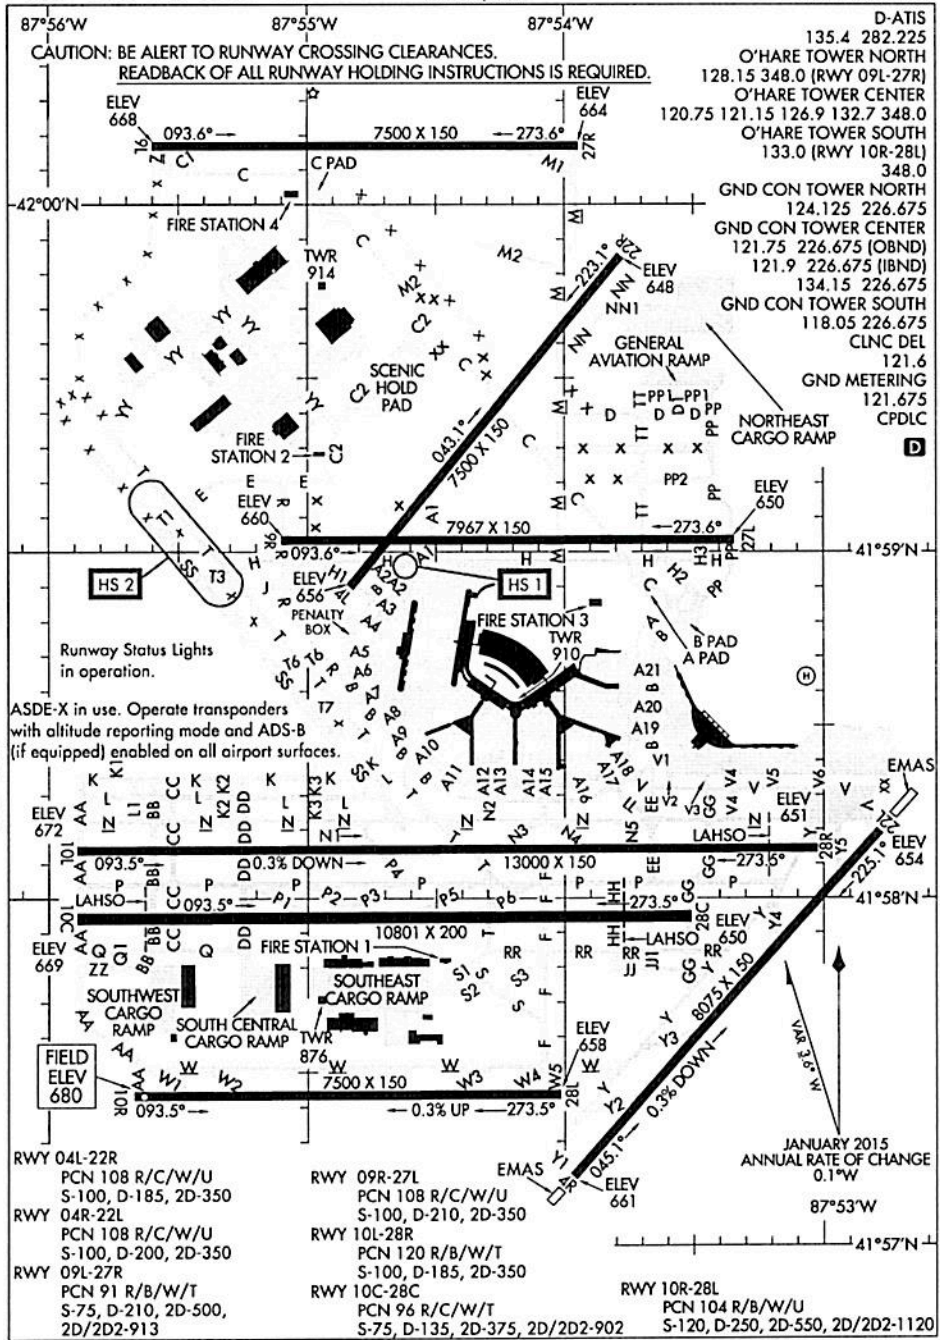

# AIRPORT DIAGRAM

17285

MONROE, LOUISIANA  
MONROE RGNL (MLU)

16315  
**AIRPORT DIAGRAM**

AL-895 (FAA)

SMYRNA (MQY)  
 SMYRNA, TENNESSEE

SE-1, 19 JUL 2018 to 16 AUG 2018

SE-1, 19 JUL 2018 to 16 AUG 2018

RWY 01-19  
 S-30, D-90, 2D-150, 2D/2D2-250  
 RWY 14-32  
 S-95, D-160, 2S-142, 2D-175,  
 2D/2D2-250

**CAUTION: BE ALERT TO RUNWAY CROSSING CLEARANCES.  
 READBACK OF ALL RUNWAY HOLDING INSTRUCTIONS IS REQUIRED.**

**AIRPORT DIAGRAM**  
 16315

SMYRNA, TENNESSEE  
 SMYRNA (MQY)

18200  
**AIRPORT DIAGRAM**

AL-5401 (FAA) **MONTGOMERY-GIBBS EXECUTIVE (MYF)**  
 SAN DIEGO, CALIFORNIA

**AIRPORT DIAGRAM**  
 18200

SAN DIEGO, CALIFORNIA  
**MONTGOMERY-GIBBS EXECUTIVE (MYF)**

18200  
**AIRPORT DIAGRAM**

AL-166 (FAA)

**CHICAGO O'HARE INTL (ORD)**  
CHICAGO, ILLINOIS

EC-3, 19 JUL 2018 to 16 AUG 2018

EC-3, 19 JUL 2018 to 16 AUG 2018

**AIRPORT DIAGRAM**  
18200

**CHICAGO O'HARE INTL (ORD)**  
CHICAGO, ILLINOIS