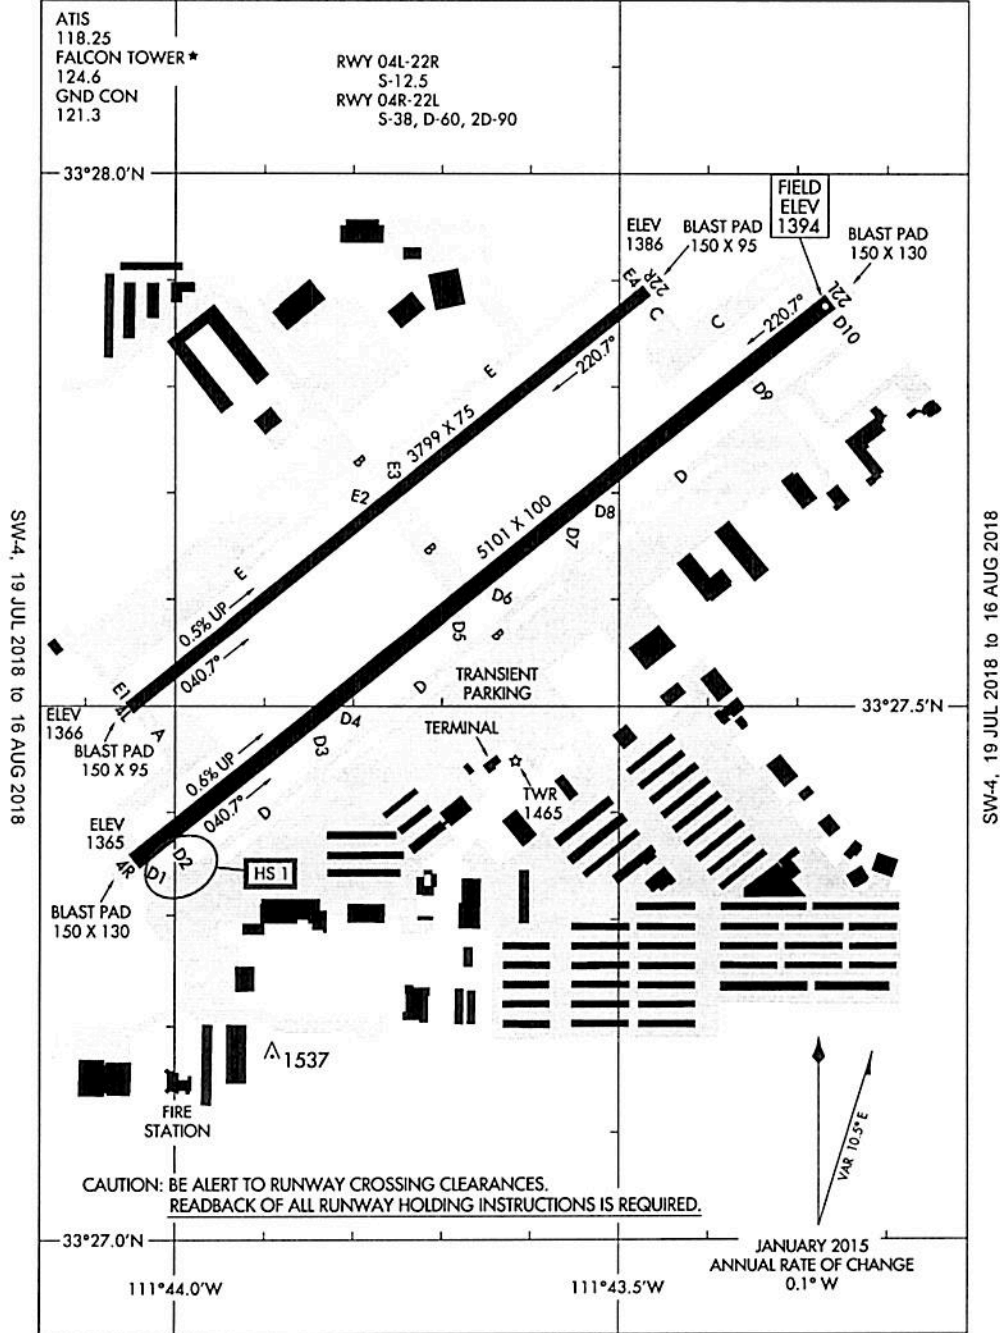

17173  
AIRPORT DIAGRAM

ROCKY MOUNTAIN METROPOLITAN (BJC)  
AL-5612 (FAA)  
DENVER, COLORADO

SW-1, 19 JUL 2018 to 16 AUG 2018

SW-1, 19 JUL 2018 to 16 AUG 2018

17173  
AIRPORT DIAGRAM

DENVER, COLORADO  
ROCKY MOUNTAIN METROPOLITAN (BJC)

17341  
**AIRPORT DIAGRAM**

AL-6647 (FAA)

FALCON FIELD (FFZ)  
 MESA, ARIZONA

SW-4, 19 JUL 2018 to 16 AUG 2018

SW-4, 19 JUL 2018 to 16 AUG 2018

**AIRPORT DIAGRAM**  
 17341

MESA, ARIZONA  
 FALCON FIELD (FFZ)

16315  
**AIRPORT DIAGRAM**

AL-5063 (FAA)

PORTLAND-HILLSBORO (HIO)  
 PORTLAND, OREGON

CAUTION: BE ALERT TO RUNWAY CROSSING CLEARANCES.  
 READBACK OF ALL RUNWAY HOLDING INSTRUCTIONS IS REQUIRED.

NW-1, 19 JUL 2018 to 16 AUG 2018