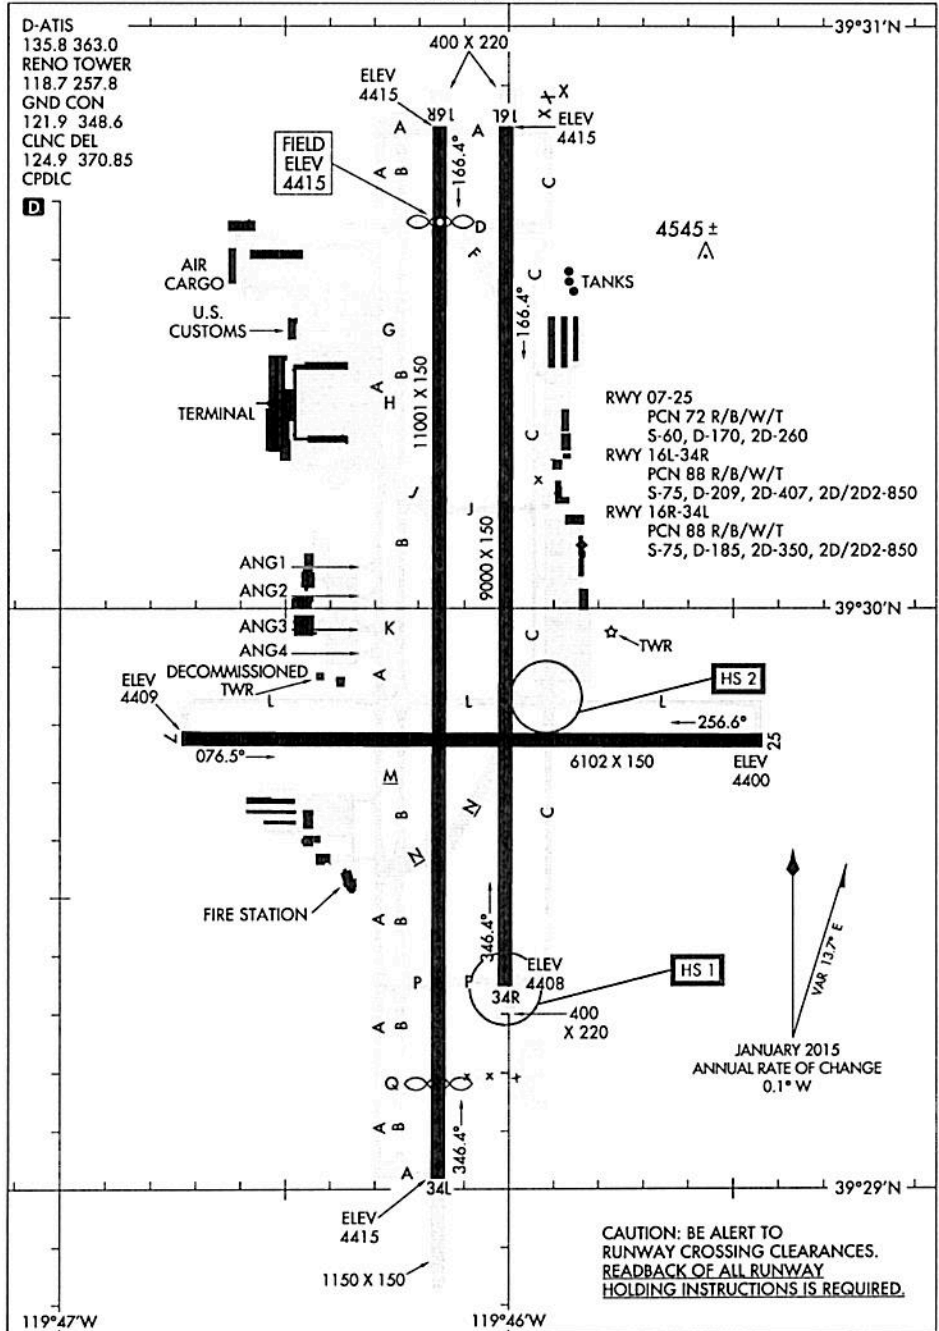

RWY 01-19  
 S-30, D-90, 2D-150, 2D/2D2-250  
 RWY 14-32  
 S-95, D-160, 2S-142, 2D-175,  
 2D/2D2-250

**CAUTION: BE ALERT TO RUNWAY CROSSING CLEARANCES.  
 READBACK OF ALL RUNWAY HOLDING INSTRUCTIONS IS REQUIRED.**

**AIRPORT DIAGRAM**  
 16315

SMYRNA, TENNESSEE  
 SMYRNA (MQY)

18200  
**AIRPORT DIAGRAM**

AL-5401 (FAA) **MONTGOMERY-GIBBS EXECUTIVE (MYF)**  
 SAN DIEGO, CALIFORNIA

**AIRPORT DIAGRAM**  
 18200

SAN DIEGO, CALIFORNIA  
**MONTGOMERY-GIBBS EXECUTIVE (MYF)**

18200  
**AIRPORT DIAGRAM**

AL-166 (FAA)

**CHICAGO O'HARE INTL (ORD)**  
CHICAGO, ILLINOIS

EC-3, 19 JUL 2018 to 16 AUG 2018

EC-3, 19 JUL 2018 to 16 AUG 2018

**AIRPORT DIAGRAM**  
18200

**CHICAGO O'HARE INTL (ORD)**  
CHICAGO, ILLINOIS

# AIRPORT DIAGRAM

RENO/TAHOE INTL (RNO)  
RENO, NEVADA

AL-346 (FAA)

SW-4, 19 JUL 2018 to 16 AUG 2018

SW-4, 19 JUL 2018 to 16 AUG 2018