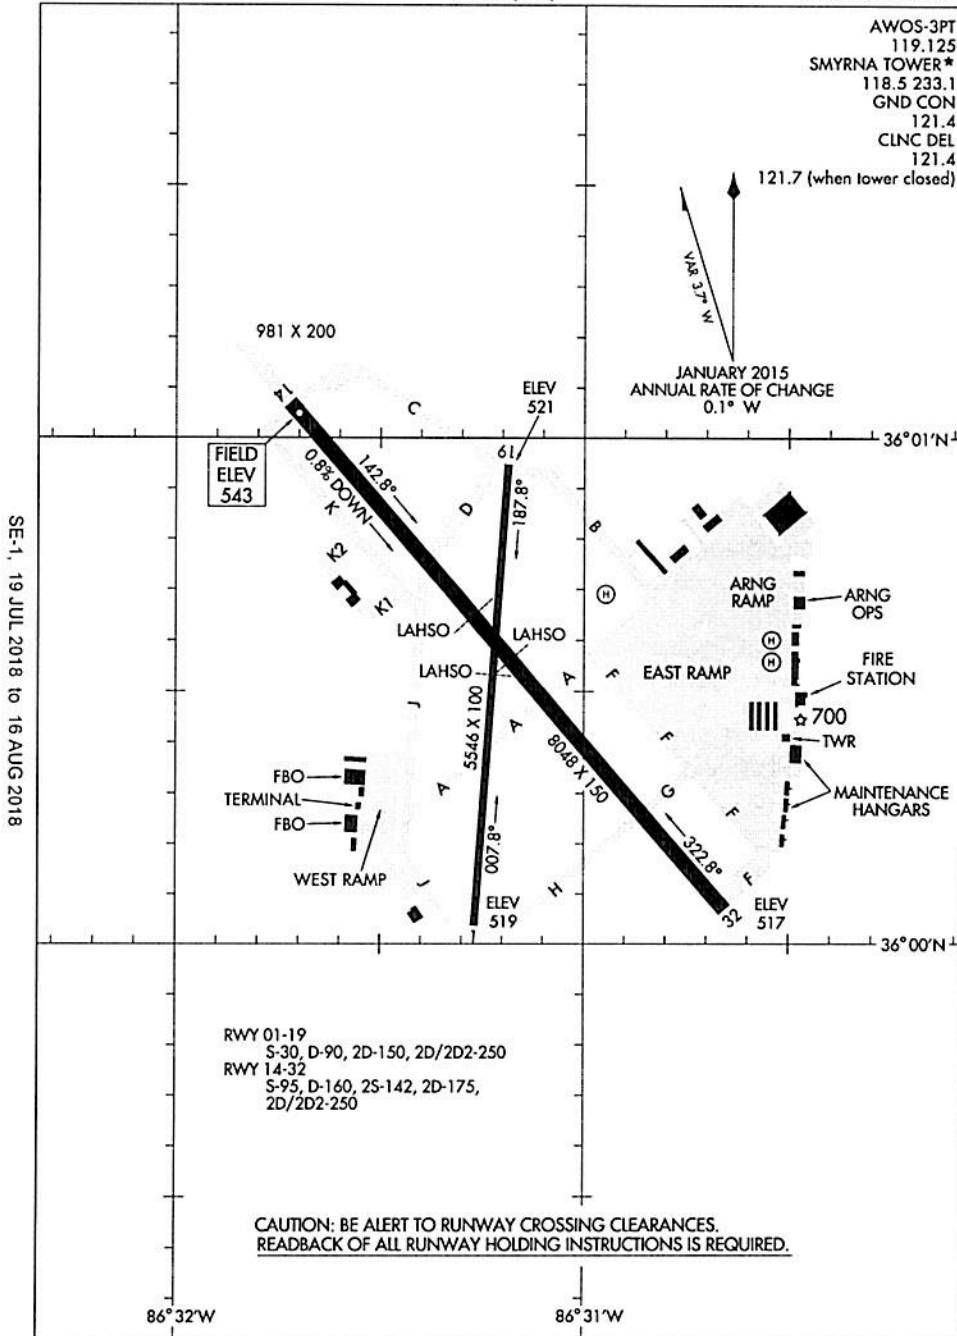

# AIRPORT DIAGRAM

AL-270 (FAA)

MONROE RGNL (MLU)  
MONROE, LOUISIANA

# AIRPORT DIAGRAM

17285

MONROE, LOUISIANA  
MONROE RGNL (MLU)

16315  
**AIRPORT DIAGRAM**

AL-895 (FAA)

SMYRNA (MQY)  
 SMYRNA, TENNESSEE

SE-1, 19 JUL 2018 to 16 AUG 2018

SE-1, 19 JUL 2018 to 16 AUG 2018

RWY 01-19  
 S-30, D-90, 2D-150, 2D/2D2-250  
 RWY 14-32  
 S-95, D-160, 2S-142, 2D-175,  
 2D/2D2-250

**CAUTION: BE ALERT TO RUNWAY CROSSING CLEARANCES.  
 READBACK OF ALL RUNWAY HOLDING INSTRUCTIONS IS REQUIRED.**