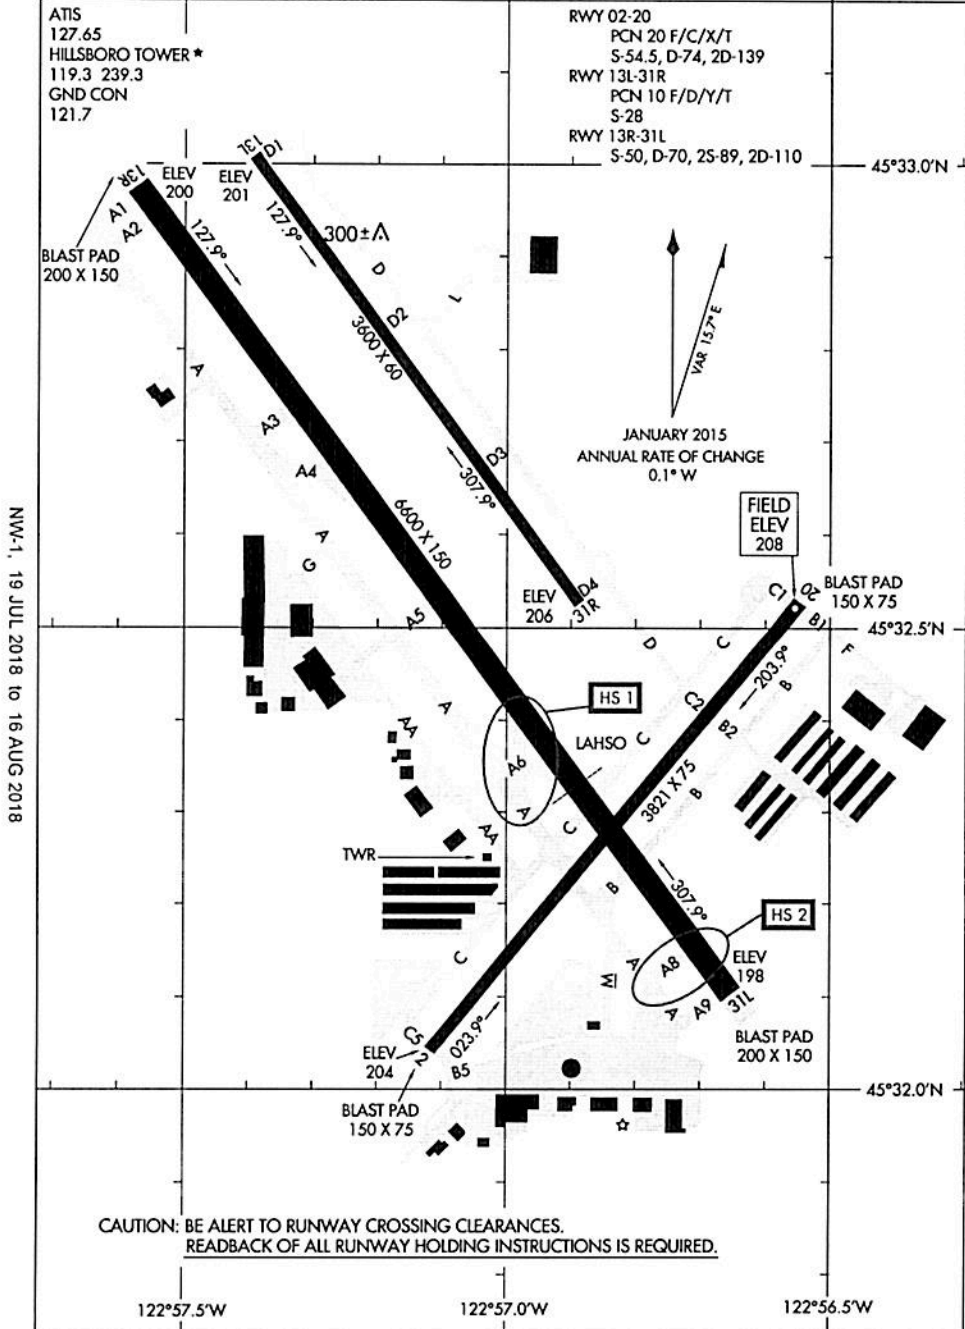

17173  
AIRPORT DIAGRAM

ROCKY MOUNTAIN METROPOLITAN (BJC)  
AL-5612 (FAA)  
DENVER, COLORADO

SW-1, 19 JUL 2018 to 16 AUG 2018

SW-1, 19 JUL 2018 to 16 AUG 2018

17173  
AIRPORT DIAGRAM

DENVER, COLORADO  
ROCKY MOUNTAIN METROPOLITAN (BJC)

17341  
**AIRPORT DIAGRAM**

AL-6647 (FAA)

FALCON FIELD (FFZ)  
 MESA, ARIZONA

SW-4, 19 JUL 2018 to 16 AUG 2018

SW-4, 19 JUL 2018 to 16 AUG 2018

**AIRPORT DIAGRAM**  
 17341

MESA, ARIZONA  
 FALCON FIELD (FFZ)

16315  
**AIRPORT DIAGRAM**

AL-5063 (FAA)

PORTLAND-HILLSBORO (HIO)  
 PORTLAND, OREGON

CAUTION: BE ALERT TO RUNWAY CROSSING CLEARANCES.  
 READBACK OF ALL RUNWAY HOLDING INSTRUCTIONS IS REQUIRED.

NW-1, 19 JUL 2018 to 16 AUG 2018

RWY 01-19  
 S-30, D-90, 2D-150, 2D/2D2-250  
 RWY 14-32  
 S-95, D-160, 2S-142, 2D-175,  
 2D/2D2-250

**CAUTION: BE ALERT TO RUNWAY CROSSING CLEARANCES.  
 READBACK OF ALL RUNWAY HOLDING INSTRUCTIONS IS REQUIRED.**