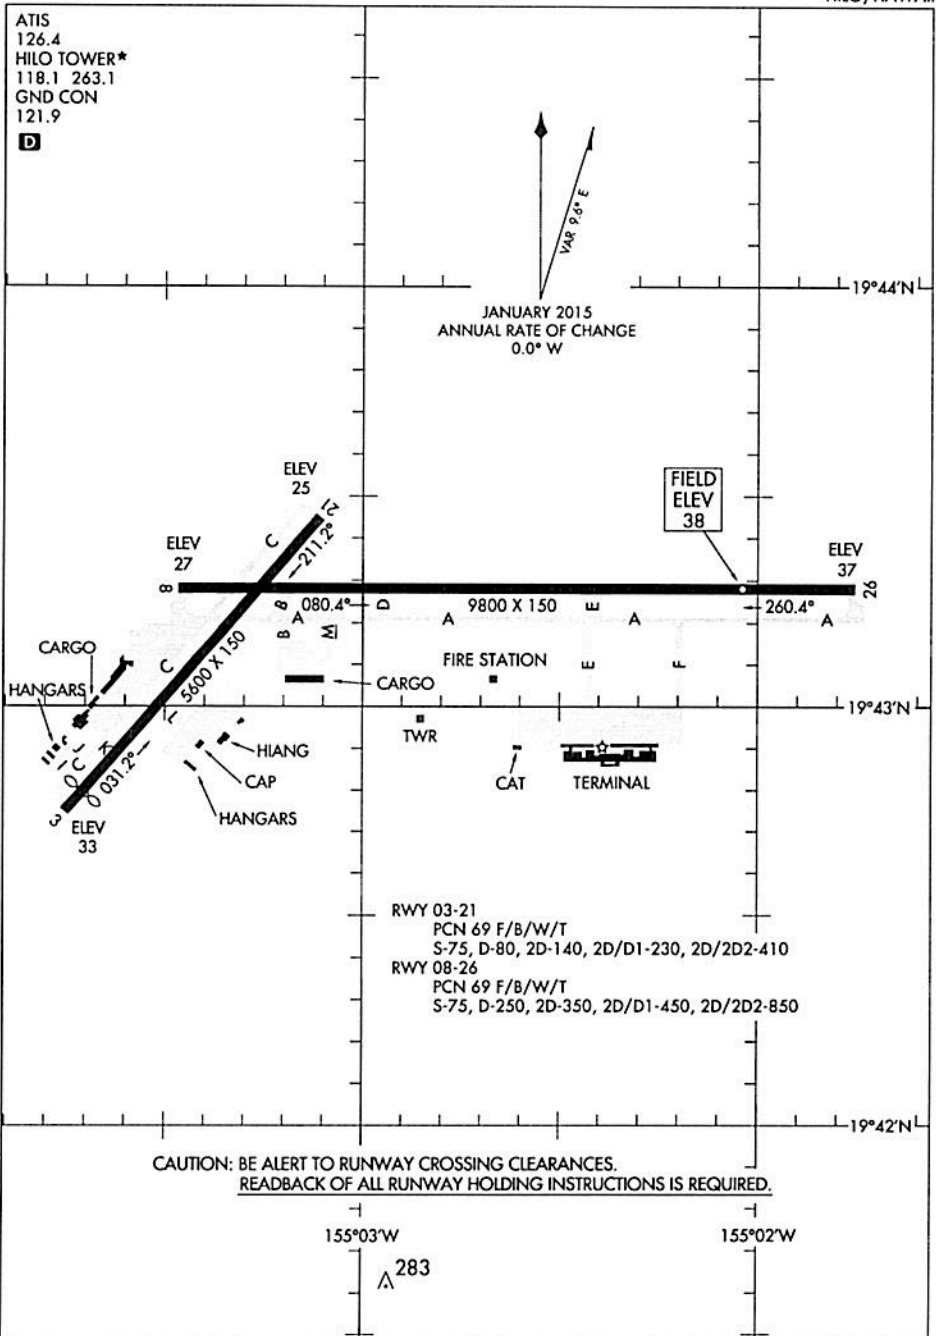

16315  
**AIRPORT DIAGRAM**

AL-5063 (FAA)

PORTLAND-HILLSBORO (HIO)  
 PORTLAND, OREGON

CAUTION: BE ALERT TO RUNWAY CROSSING CLEARANCES.  
 READBACK OF ALL RUNWAY HOLDING INSTRUCTIONS IS REQUIRED.

NW-1, 19 JUL 2018 to 16 AUG 2018

NW-1, 19 JUL 2018 to 16 AUG 2018

**AIRPORT DIAGRAM**  
 16315

PORTLAND, OREGON  
 PORTLAND-HILLSBORO (HIO)

16203  
**AIRPORT DIAGRAM**

AL-756 (FAA)

HILO INTL (ITO) (PHTO)  
 HILO, HAWAII

PAC, 19 JUL 2018 to 13 SEP 2018

RWY 01-19  
 S-30, D-90, 2D-150, 2D/2D2-250  
 RWY 14-32  
 S-95, D-160, 2S-142, 2D-175,  
 2D/2D2-250

**CAUTION: BE ALERT TO RUNWAY CROSSING CLEARANCES.  
 READBACK OF ALL RUNWAY HOLDING INSTRUCTIONS IS REQUIRED.**