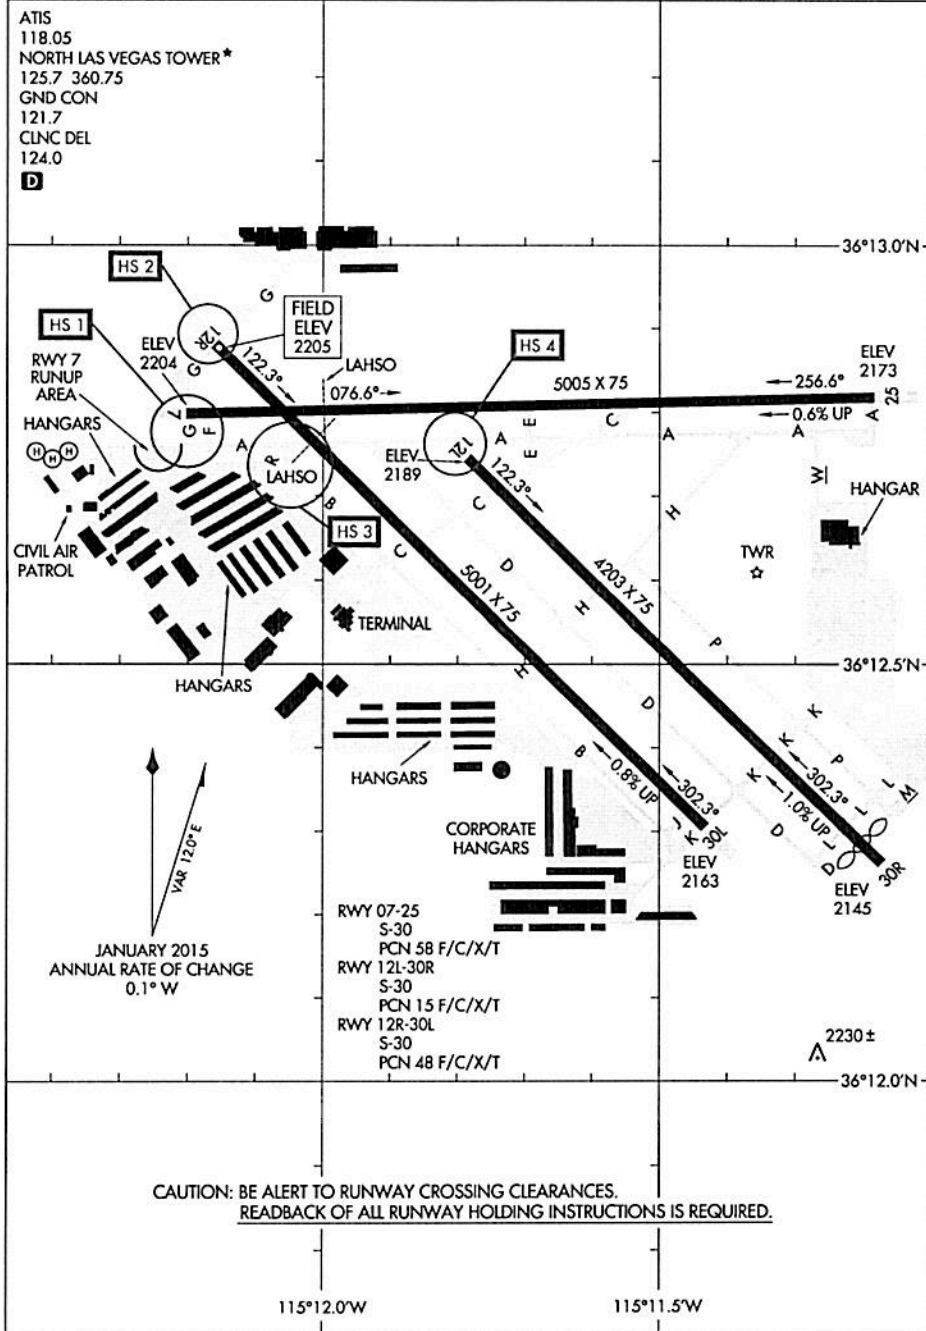

# AIRPORT DIAGRAM

RENO/TAHOE INTL (RNO)  
RENO, NEVADA

AL-346 (FAA)

SW-4, 19 JUL 2018 to 16 AUG 2018

SW-4, 19 JUL 2018 to 16 AUG 2018

# AIRPORT DIAGRAM

18088

RENO, NEVADA  
RENO/TAHOE INTL (RNO)

18088  
**AIRPORT DIAGRAM**

AL-604 (FAA) **SPRINGFIELD-BRANSON NATIONAL (SGF)**  
 SPRINGFIELD, MISSOURI

NC-3, 19 JUL 2018 to 16 AUG 2018

18088  
**AIRPORT DIAGRAM**

SPRINGFIELD, MISSOURI **SPRINGFIELD-BRANSON NATIONAL (SGF)**

17117  
**AIRPORT DIAGRAM**

AL-6970 (FAA)

**NORTH LAS VEGAS (VGT)**  
 LAS VEGAS, NEVADA

SW-4, 19 JUL 2018 to 16 AUG 2018

SW-4, 19 JUL 2018 to 16 AUG 2018

**CAUTION: BE ALERT TO RUNWAY CROSSING CLEARANCES.  
 READBACK OF ALL RUNWAY HOLDING INSTRUCTIONS IS REQUIRED.**

**AIRPORT DIAGRAM**  
 17117

LAS VEGAS, NEVADA  
**NORTH LAS VEGAS (VGT)**