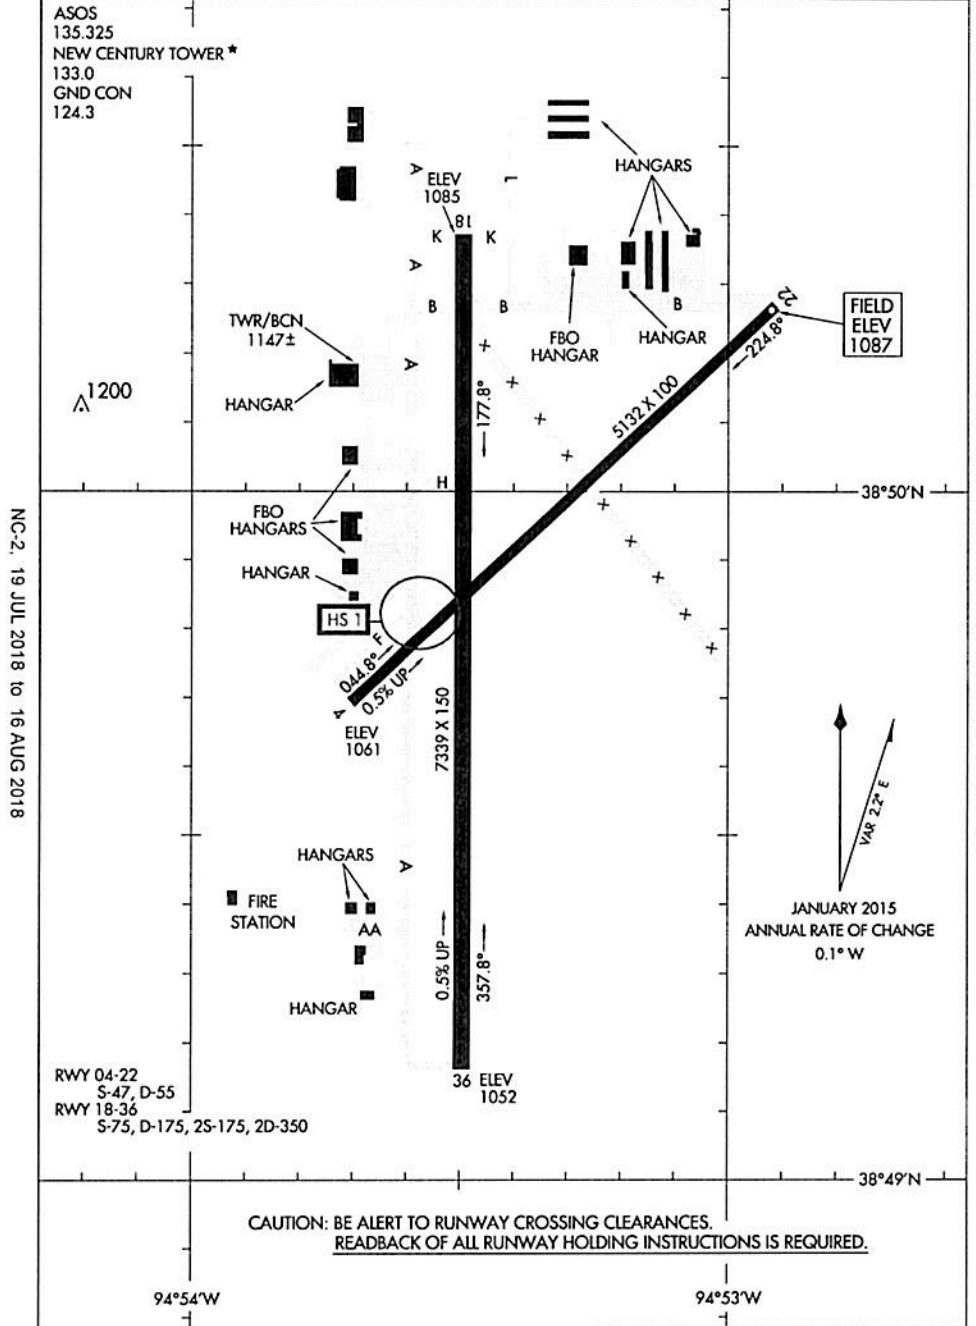

PAC, 19 JUL 2018 to 13 SEP 2018

16203  
**AIRPORT DIAGRAM**

HILO, HAWAII  
 HILO INTL (ITO) (PHTO)

18032  
**AIRPORT DIAGRAM**

AL-302 (FAA)

**NEW CENTURY AIRCENTER (IXD)**  
 OLATHE, KANSAS

NC-2, 19 JUL 2018 to 16 AUG 2018

# AIRPORT DIAGRAM

AL-270 (FAA)

MONROE RGNL (MLU)  
MONROE, LOUISIANA