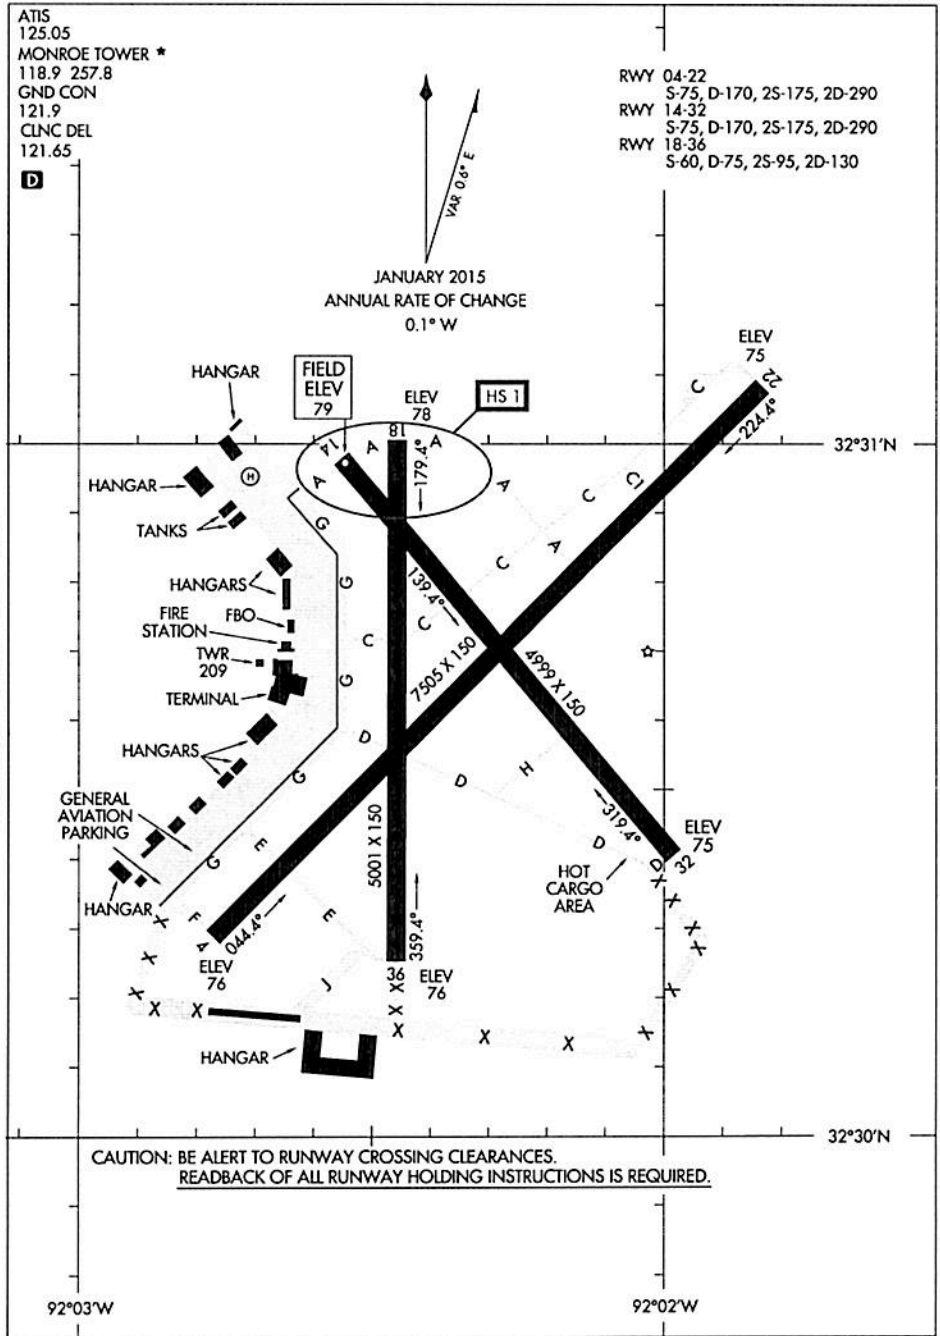

# AIRPORT DIAGRAM

AL-270 (FAA)

MONROE RGNL (MLU)  
MONROE, LOUISIANA

# AIRPORT DIAGRAM

17285

MONROE, LOUISIANA  
MONROE RGNL (MLU)

16315  
**AIRPORT DIAGRAM**

AL-895 (FAA)

SMYRNA (MQY)  
 SMYRNA, TENNESSEE

SE-1, 19 JUL 2018 to 16 AUG 2018

SE-1, 19 JUL 2018 to 16 AUG 2018

RWY 01-19  
 S-30, D-90, 2D-150, 2D/2D2-250  
 RWY 14-32  
 S-95, D-160, 2S-142, 2D-175,  
 2D/2D2-250

**CAUTION: BE ALERT TO RUNWAY CROSSING CLEARANCES.  
 READBACK OF ALL RUNWAY HOLDING INSTRUCTIONS IS REQUIRED.**