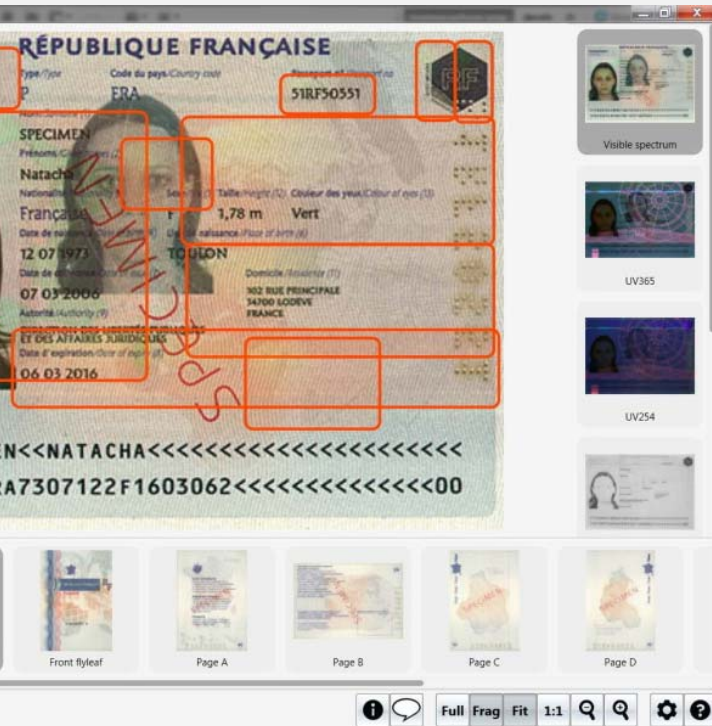

New Developments: Information Reference Systems Passport, Autodocs, Currency

Information Reference Systems contain images of passports, visas, ID cards, driving licenses, vehicle registration certificates, banknotes different spectrum ranges. IRS also includes images and description of different security elements. Total - 182 countries