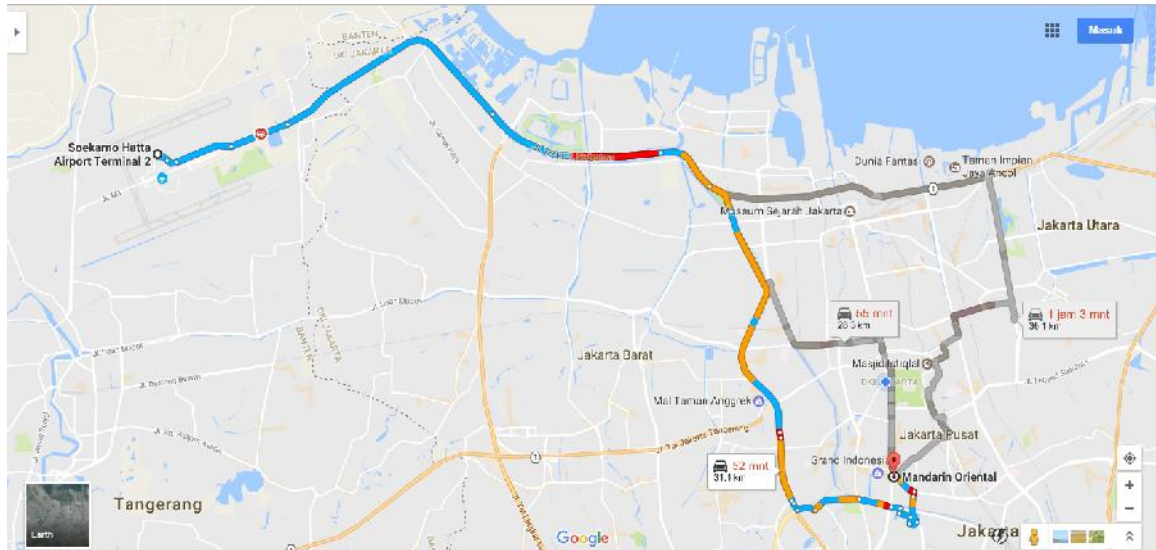

Airport Transfers

Silver Bird Taxi `E` Class (max 3 persons with bags) at	IDR 400.000 Nett per way
BMW 528i Luxury Vehicles (max 3 persons with bags) at	IDR 837,000/USD 62 Nett per way
Toyota Alphard (max 5 persons with bags) at	IDR 837,000/USD 62 Nett per way
BMW 7 series (max 3 persons with bags) at	IDR 1,283,000/USD 95 Nett per way

Other taxi providers are available at airport lobby. You are encouraged to use metered taxi.

3. Registration

The registration of all participants will take place on Monday, 10 April 2017 from 08.00 – 12.30 in front of the Mandarin Oriental ballroom. There are no specific security requirements, but for identification, it is required that participants always show their badge during the seminar.

4. Language

The event will be conducted in English

5. Visa and custom information

Participant(s) who need more assistance regarding visa matters, please send an email to Mr. Sayuta Senobua, email: sayuta_senobua@dephub.go.id

Detail information regarding Indonesian visa requirements can be checked on www.imigrasi.go.id. Further information regarding customs clearance can be checked on www.beacukai.go.id