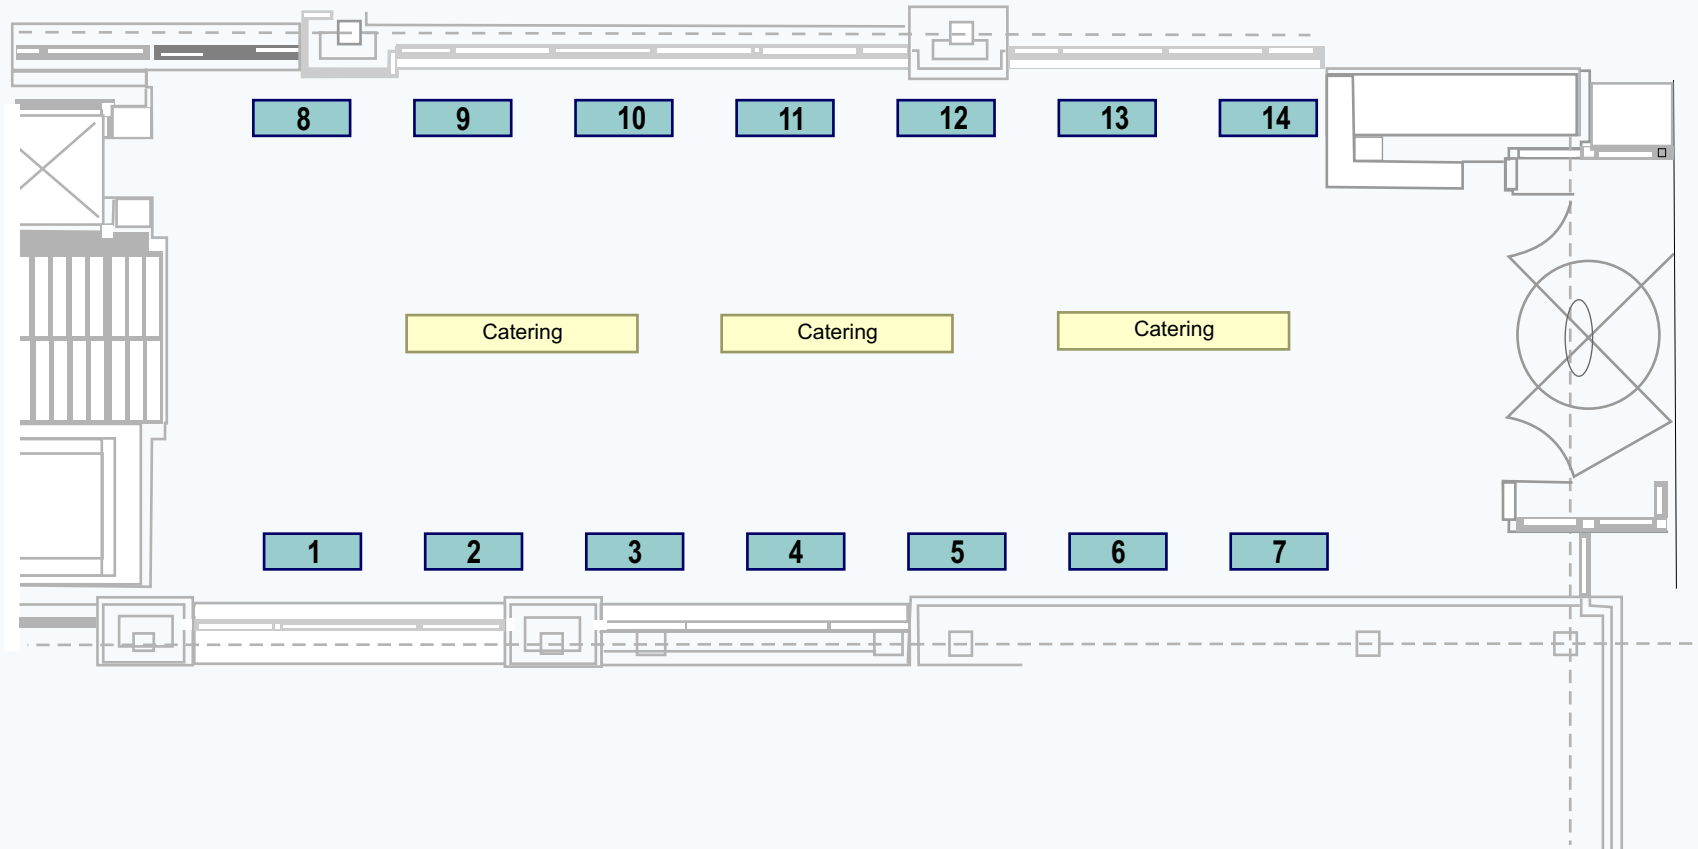

Exhibition Floor Plan, Atrium

N.B. The exhibition spaces are not drawn to scale.

Exhibition space numbers:

 1–14 are 2x6 feet (0.6x2 metres).