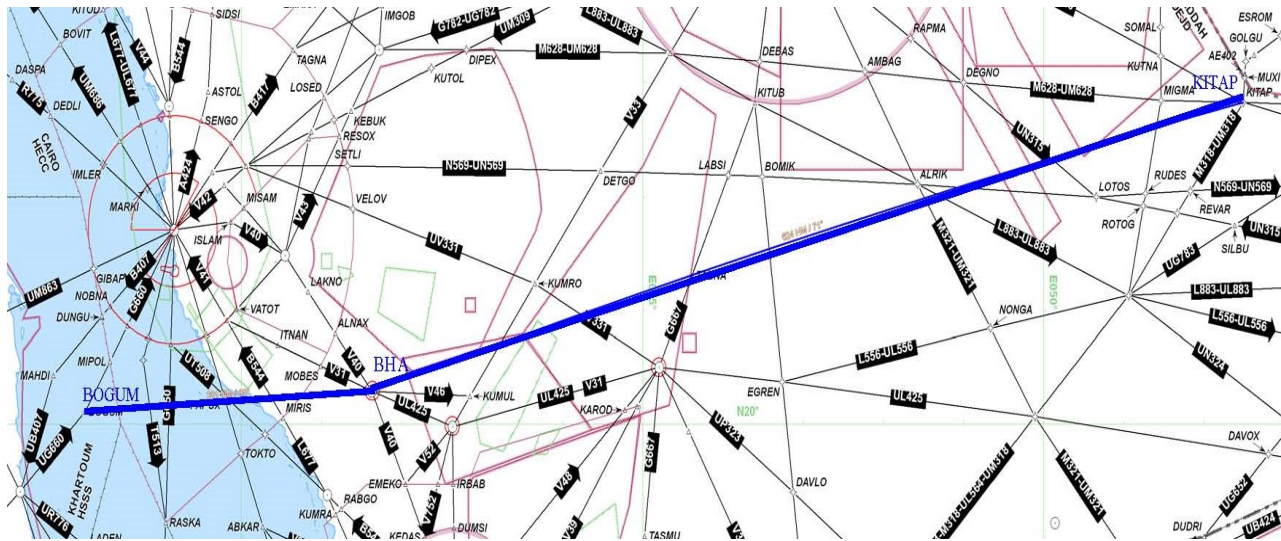

TPR 1 (MID/RC -045)	ATS Route Name: New Route	Entry-Exit: PSD- KITAP		Inter-Regional Cross Reference	Users Priority	Originator of Proposal	IATA
		Date of Proposal	ARN TF/2				
Route Description		States Concern ed	Expected Impl. date	Implementation Status	ANP Status	Action Taken / Required	Deadline for each Action
Port Sudan (PSD) BOGUM Al BAHA (BHA) KITAP		Saudi Arabia Sudan		Not implemented	Moved to ANP August 2014	Sudan has no objection from Port Sudan to SALWA (CDR) KSA suggest Port Sudan BHA-KITAP (Normal route) will avoid CDR KSA needs more time for studying. <u>2017</u> <u>amended</u>	
Flight Level Band:							
Potential City Pairs: DGAA, DNMM, HSSS, OEJN, SBGR to OBBI, OMAA, OMDB, OTBD (Central and Eastern Arabian Peninsula to Sudan, West Africa, South America)							
Conclusions/Remarks	Saves 58 miles and 3196 Kg of CO2 to recalculate				Last updated	ATM SG/2 Dec. 2015	

TPR 1

TPR 2	ATS Route Name: New Route UQ598 Westbound	Entry-Exit: PASAM – HIL	Inter-Regional Cross Reference if any		Users Priority	High	Originator of Proposal	IATA iFLEX Proposal
							Date of Proposal	17 May 2011
Route Description		States Concerned	Expected Impl. date	Implementation Status	ANP Status	Action Taken/Required	Deadline for each Action	
HIL PASAM HGD		Egypt Saudi Arabia			Moved to ANP	Priority Routes Important Segment HGD-PASAM It's a west bound direction (FUA) N697 - HIL-PASAM- HGD -V608 RC 083 amended to include segment AST- DITAR only Concerned States to implement the route	TBD	
Flight Level Band:								
Potential City Pairs:								
Conclusions/Remarks							Last updated	ATM SG/2 Dec. 2015