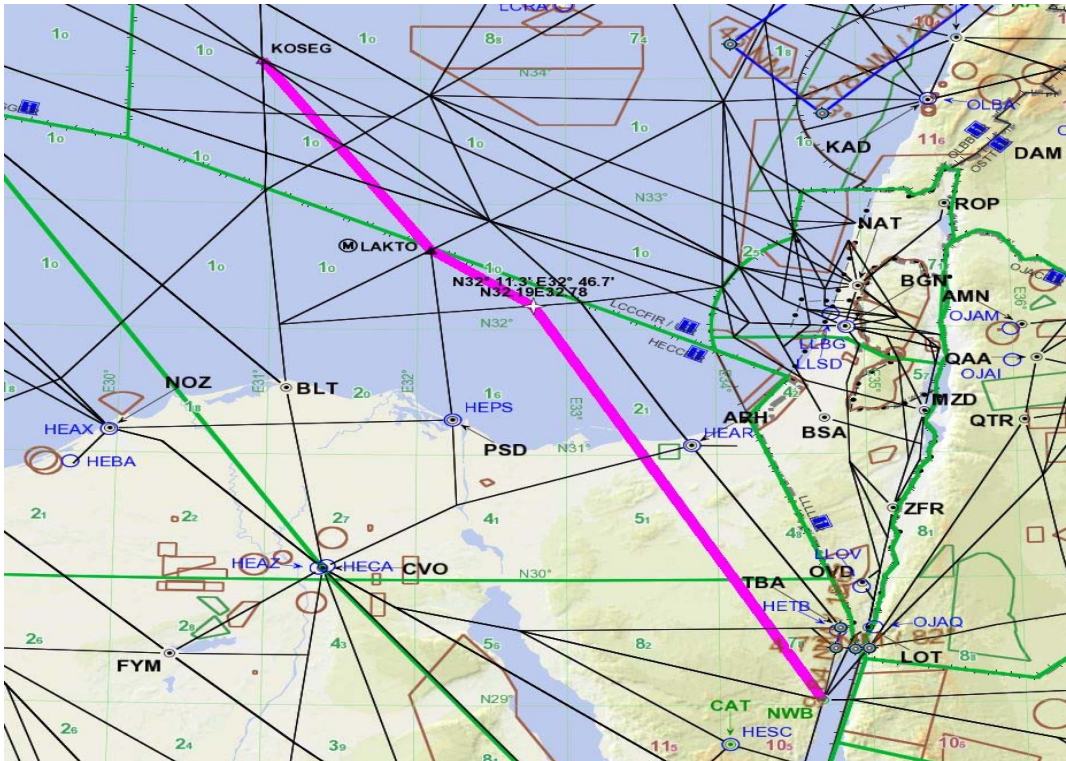

TPR 4	ATS Route Name: New Route	Entry-Exit: PASAM – HIL	Inter-Regional Cross Reference if any		Users Priority	High	Originator of Proposal	Egypt
							Date of Proposal	1 Dec 2015
Route Description		States Concerned	Expected Impl. date	Implementation Status	ANP Status	Action Taken/Required	Deadline for each Action	
NWB New Point LAKTO KOREG	Egypt Cyprus					Egypt is ready to implement the route as soon as possible pending Cyprus acceptance More coordination is required for the continuity of the route within Nicosia FIR Concerned States to implement the route	TBD	
Flight Level Band:								
Potential City Pairs:								
Conclusions/Remarks						Last updated	ATM SG/2 December 2015	

TPR 4