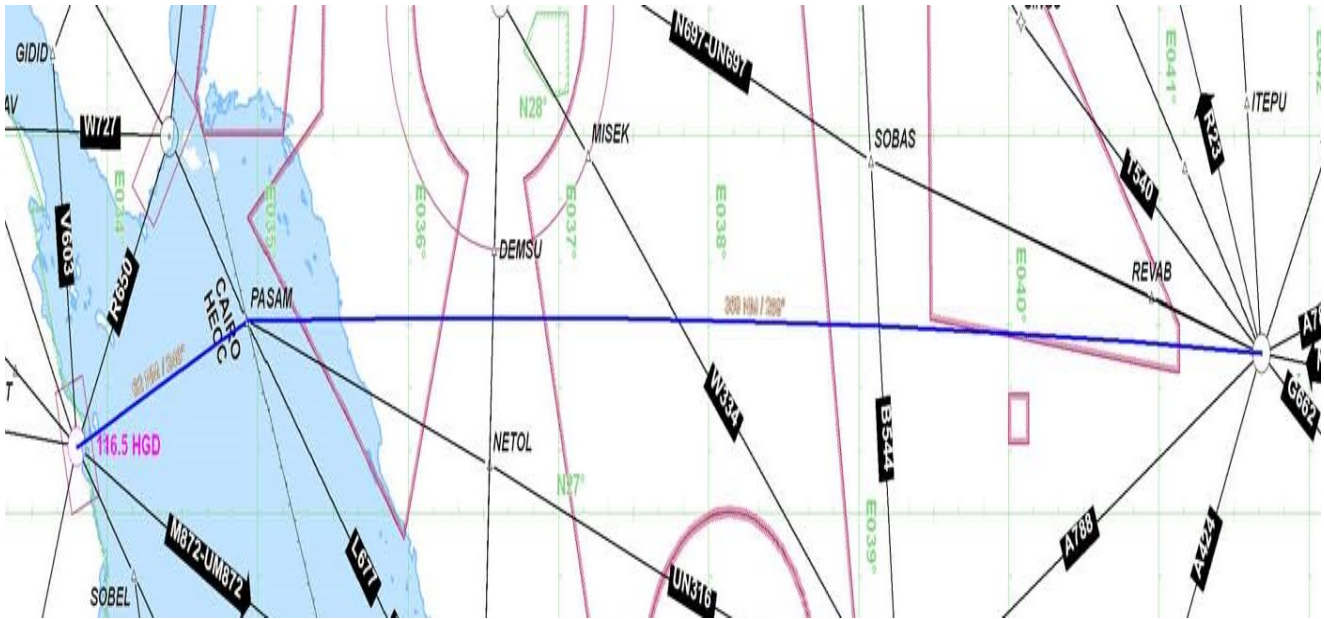

TPR 3 (MID/RC-083)	ATS Route Name: New Route UQ598 Westbound	Entry-Exit: PASAM – HIL	Inter-Regional Cross Reference if any		Users Priority	High	Originator of Proposal	IATA iFLEX Proposal	
							Date of Proposal	17 May 2011	
Route Description		States Concerned	Expected Impl. date	Implementation Status	ANP Status	Action Taken/Required	Deadline for each Action		
HIL PASAM HGD		Egypt Saudi Arabia			Moved to ANP	Priority Routes Important Segment HGD-PASAM It's a west bound direction (FUA) N697 - HIL-PASAM-HGD -V608 RC 083 amended to include segment AST-DITAR only Concerned States to implement the route	TBD		
Flight Level Band:									
Potential City Pairs:									
Conclusions/Remarks							Last updated	ATM SG/2 Dec. 2015	

TPR 3