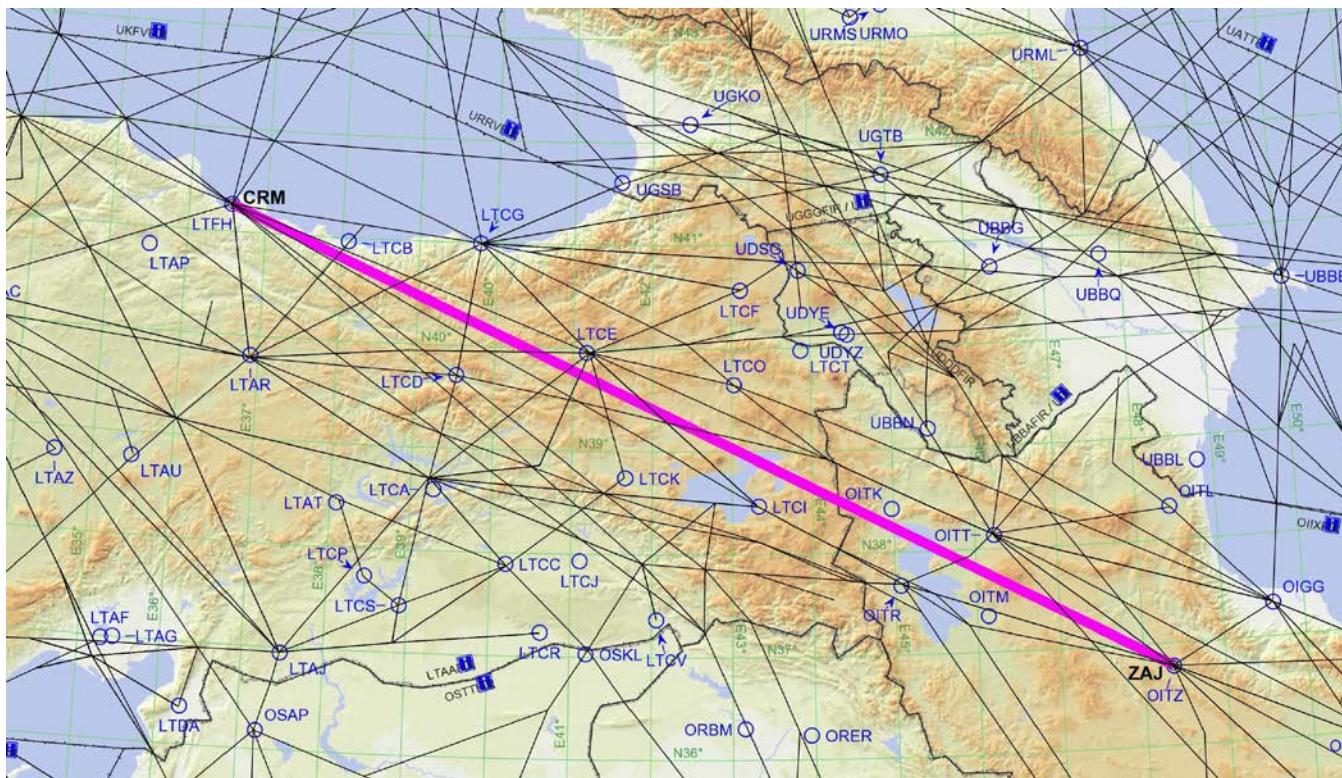

TPR 4	ATS Route Name: New Route	Entry-Exit: New	Inter-Regional Cross Reference if any		Users Priority High	Originator of Proposal	Iran
						Date of Proposal	7 August 2015
Route Description		States Concerned	Expected Impl. date	Implementation Status	ANP Status	Action Taken/Required	Deadline for each Action
CRM ZAJ		Iran Turkey				Iran is ready to implement the route as soon as possible pending Turkey acceptance.	TBD
Flight Level Band:						Concerned States to implement the route	
Potential City Pairs:							
Conclusions/Remarks		To accommodate the traffic in case ALARM is closed				Last updated	ATM SG/2 Dec. 2015

TPR 4