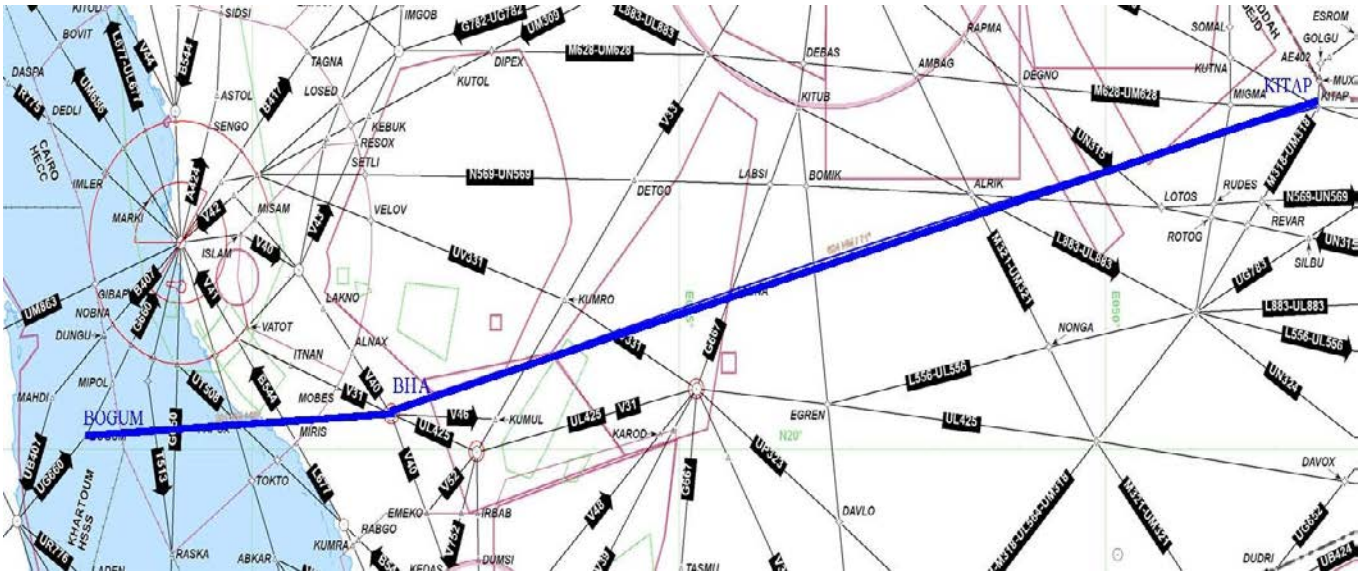

TPR 1 (MID/RC -045)	ATS Route Name: New Route	Entry-Exit: PSD- KITAP	Inter-Regional Cross Reference		Users Priority	Originator of Proposal	IATA
						Date of Proposal	ARN TF/2
Route Description		States Concerned	Expected Impl. date	Implementation Status	ANP Status	Action Taken / Required	Deadline for each Action
Port Sudan (PSD) BOGUM Al BAHA (BHA) KITAP		Saudi Arabia Sudan		Not implemented	Moved to ANP August 2014	Sudan has no objection from Port Sudan to SALWA (CDR) KSA suggest Port Sudan BHA-KITAP (Normal route) will avoid CDR KSA needs more time for studying. 2017 amended	
Flight Level Band:							
Potential City Pairs: DGAA, DNMM, HSSS, OEJN, SBGR to OBBI, OMAA, OMDB, OTBD (Central and Eastern Arabian Peninsula to Sudan, West Africa, South America)							
Conclusions/Remarks		Saves 58 miles and 3196 Kg of CO2 to recalculate				Last updated	ATM SG/2 Dec. 2015

TPR 1

TPR 2 (MID/RC-055)	ATS Route Name: L315	Entry-Exit: HEMA-CVO	Inter-Regional Cross Reference if any		Users Priority	Med	Originator of Proposal	IATA
							Date of Proposal	ARN TF/2
Route Description MAK-CVO		States Concerned	Expected Impl. date	Implementation Status	ANP Status	Action Taken / Required	Deadline for each Action	
GIBAL HGD CVO		Egypt Saudi Arabia		Implemented with opposite direction CVO-HGD Eastbound GIBAL-HGD Westbound	Already in ANP	Saudi Arabia proposed L315 westbound and new Segment HDG or SOBEL-DEDLI for eastbound. This requires that CVO-HGD to be bi- directional. Egypt needs more time for studying IATA is requesting the route to be Eastbound Coordination is required between Egypt and Saudi Arabia		
Flight Level Band: Upper								
Potential City Pairs: North-western Red Sea to HECA and Europe								
Conclusions/Remarks		Saves 9 miles				Last updated	ATM SG/2 December 2015	