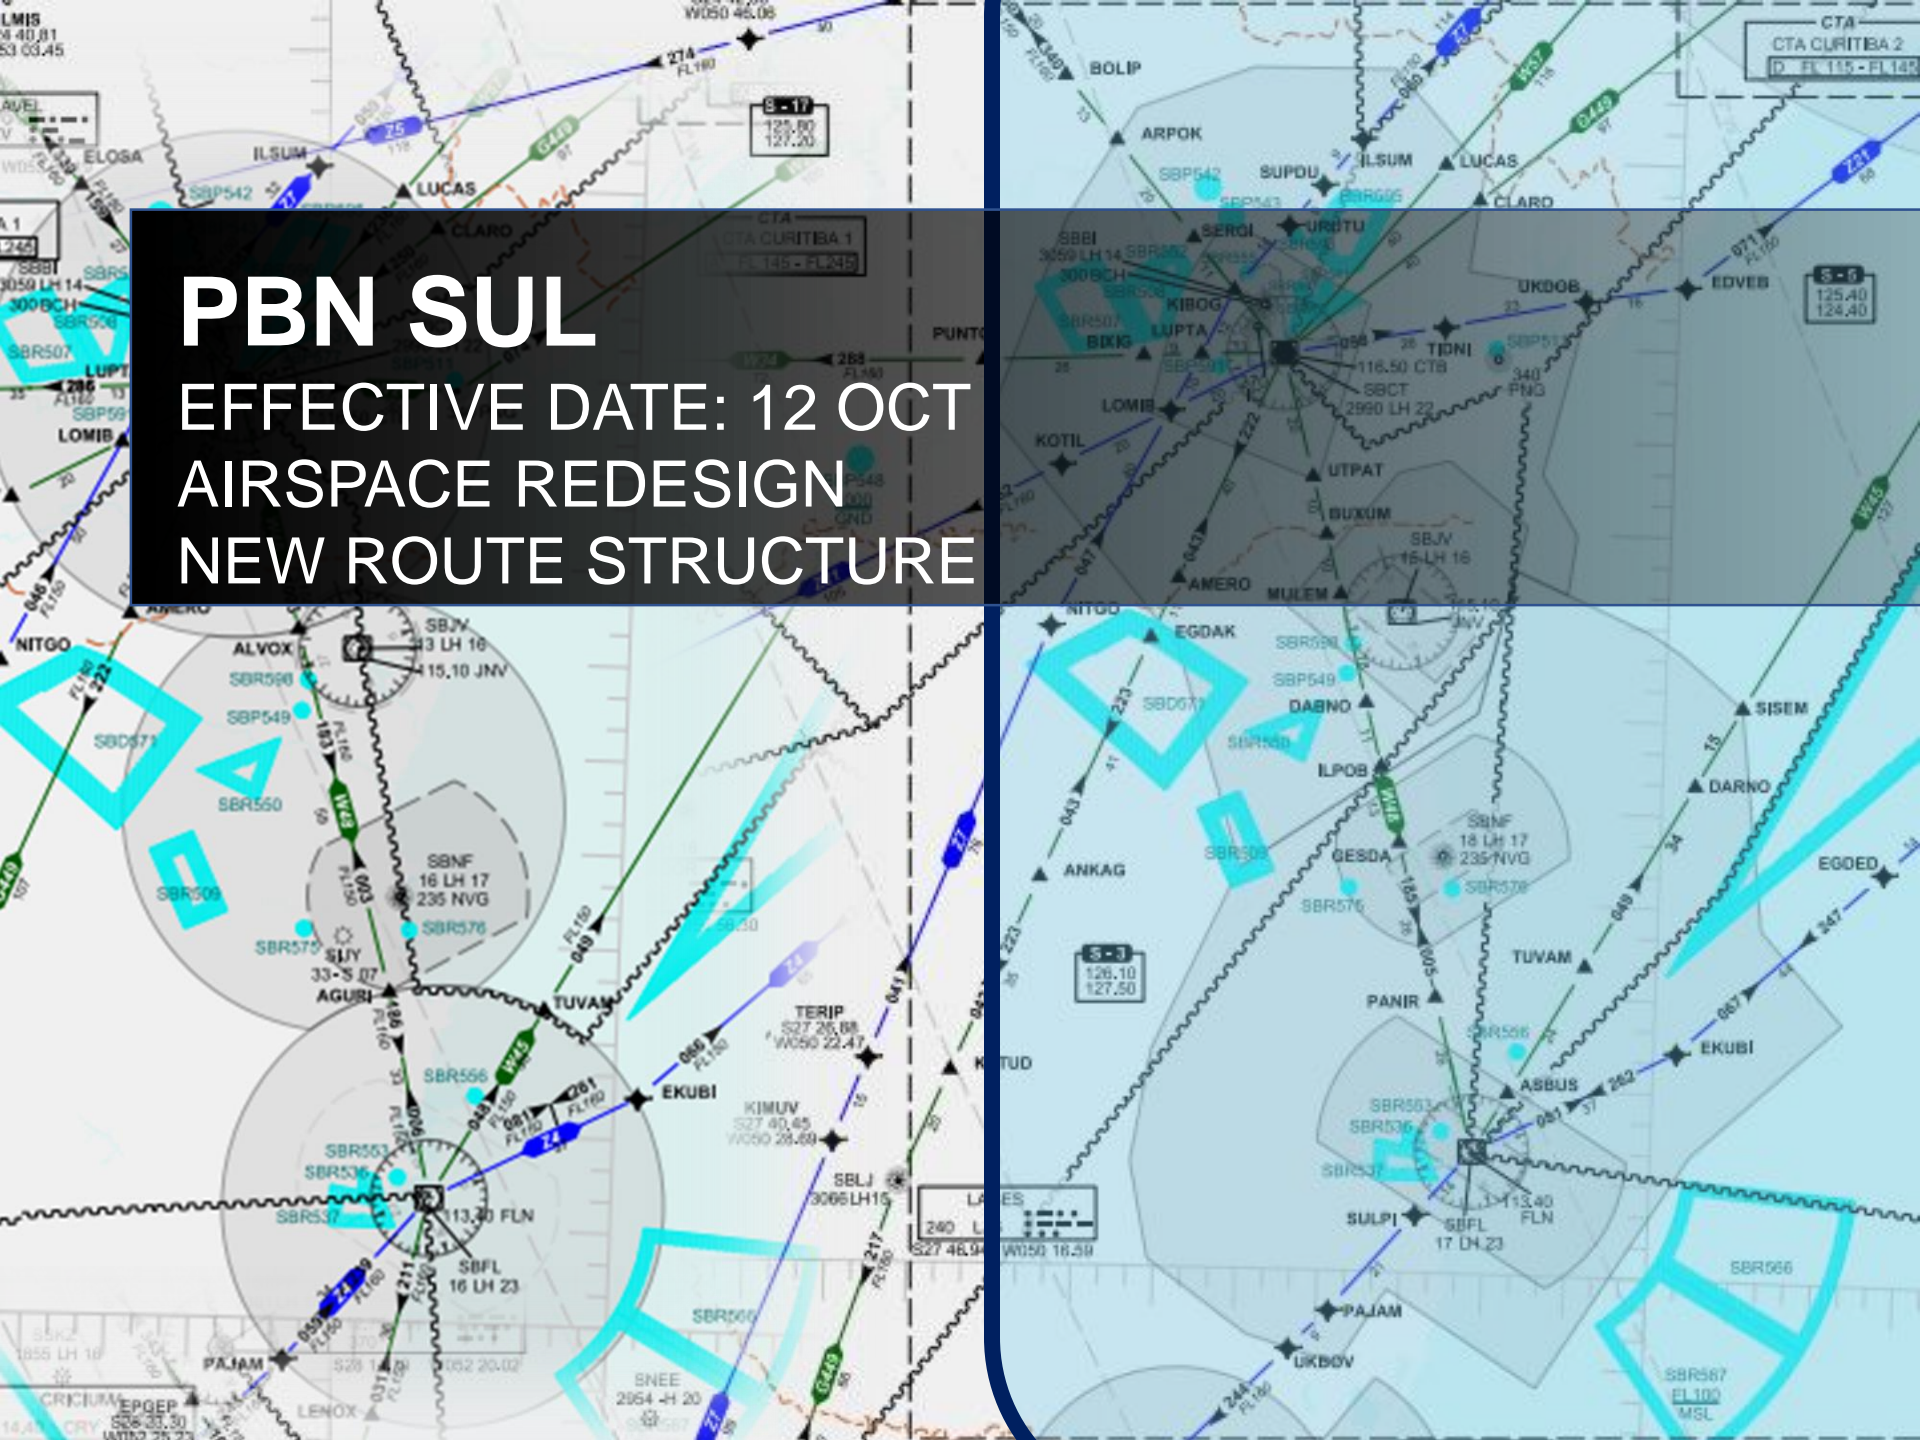

## CURRENT AND UPCOMING PROJECTS

**Departamento de Controle  
do Espaço Aéreo**

DEPARTMENT OF AIR SPACE CONTROL - DECEA

[www.decea.gov.br](http://www.decea.gov.br)

A satellite-style map of South America is shown against a dark blue background. The continent's outline is highlighted in yellow. A circular callout with a dark blue border and a teal fill is positioned over the southern part of the continent, specifically covering the southern tip of Brazil and the northern part of Argentina. A semi-transparent black box is overlaid on the upper left portion of the map.

# **PBN SUL**

**EFFECTIVE DATE: 12 OCT**

**AVAILABLE ON WEBSITE AISWEB**

# PBN SUL

EFFECTIVE DATE: 12 OCT  
AIRSPACE REDESIGN  
NEW ROUTE STRUCTURE

# PBN TMA VITORIA

PBN IMPLEMENTATION

NEW RUNWAY 02/20

RADAR OPERATION

Aeroporto de Vitória - Eurico de Aguiar Salles (

**HILL**

**CHALLENGING  
GEOGRAPHY DIFFICULTIES  
DESIGN PROCEDURE**

**NEW RWY**