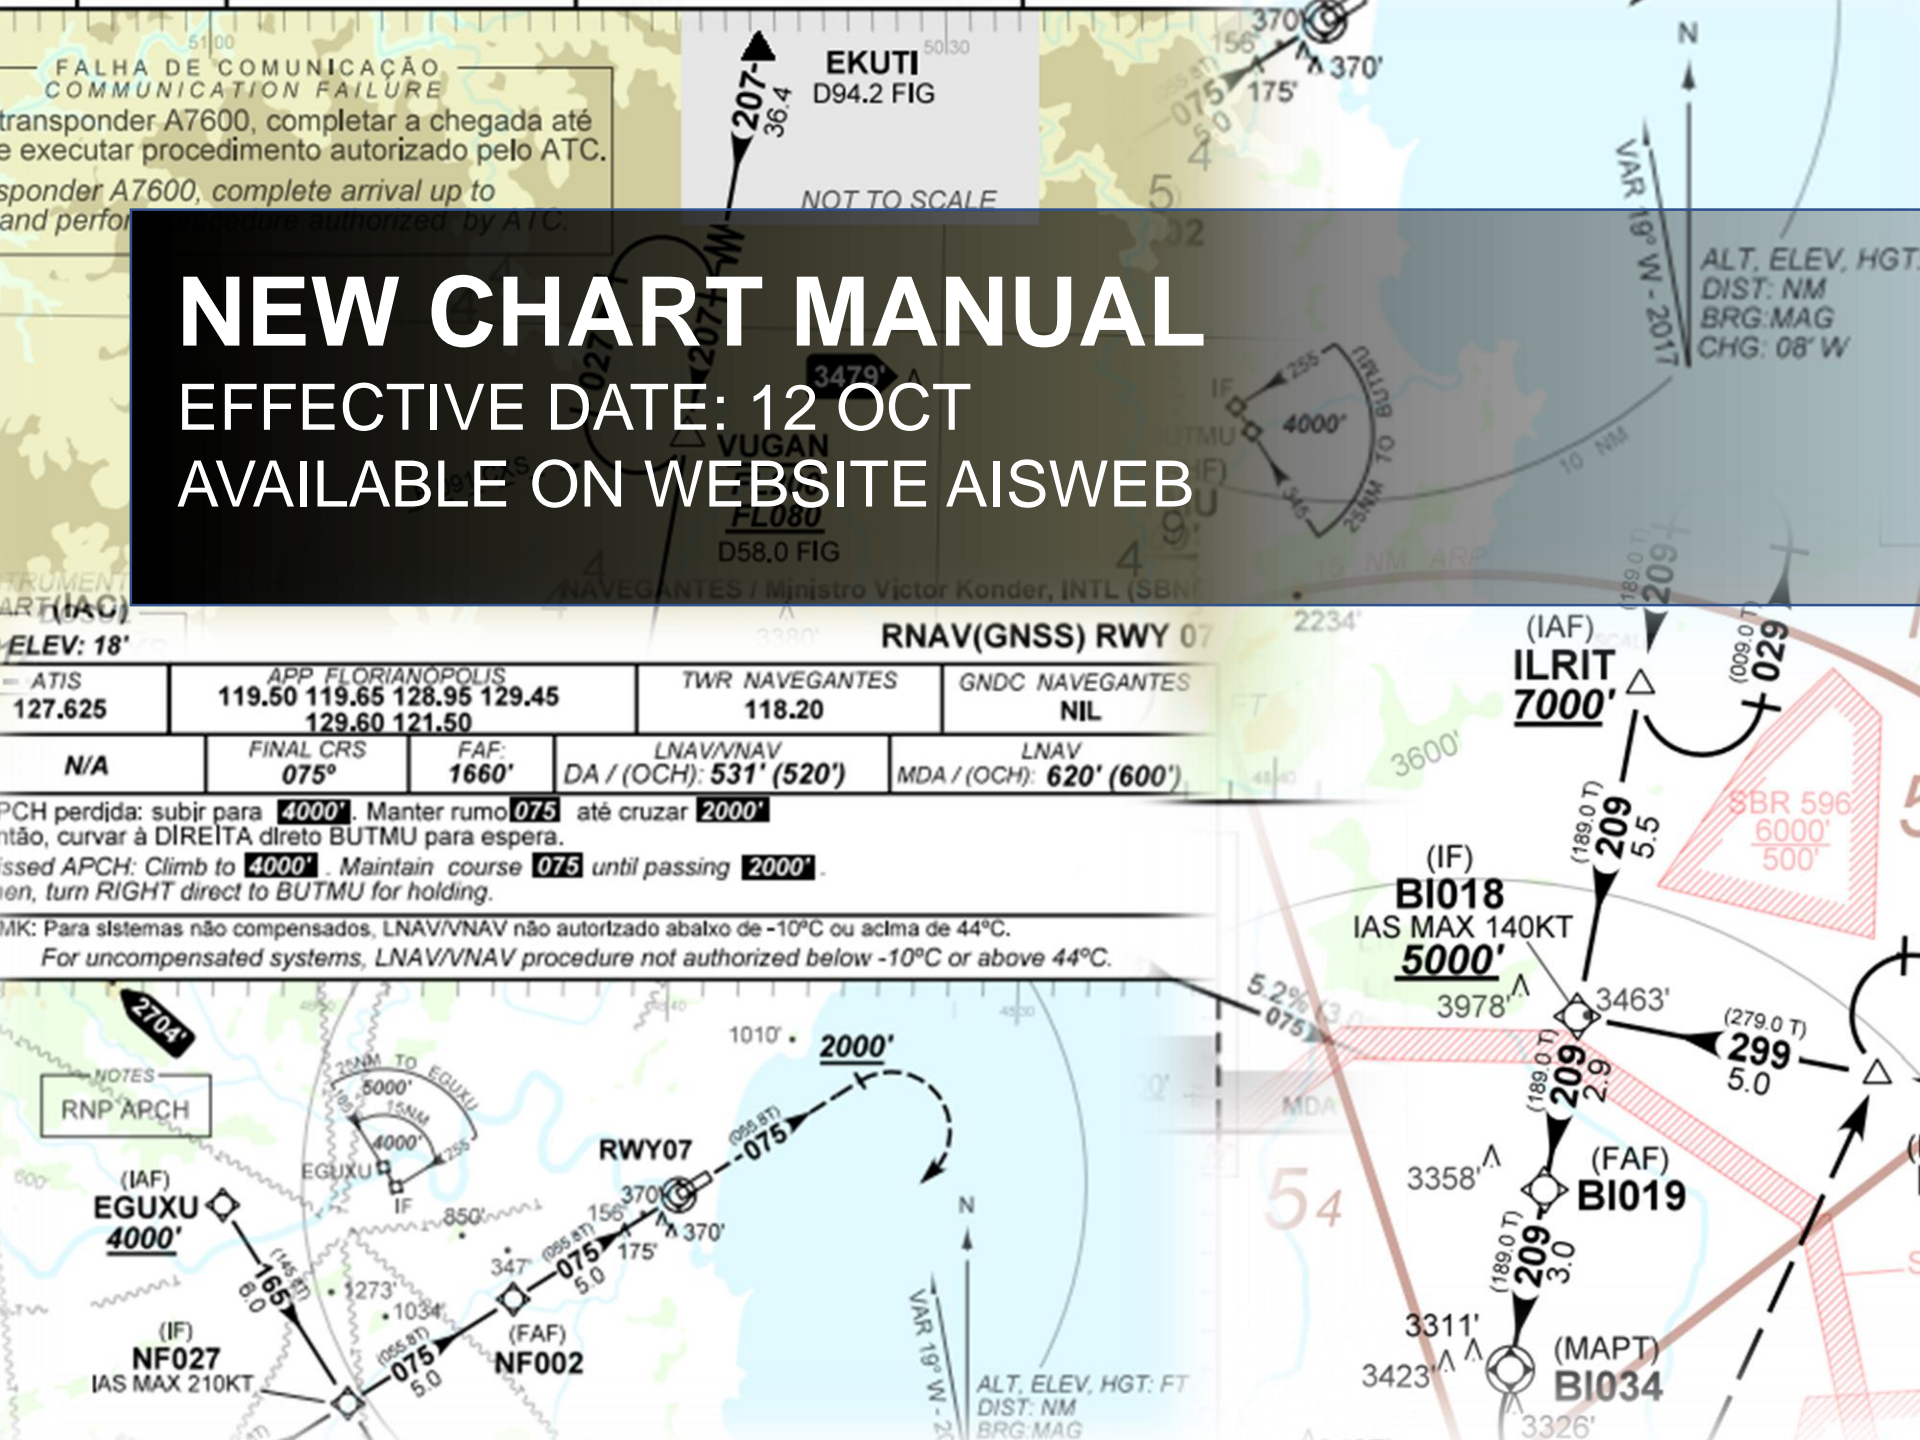

NEW CHART MANUAL

EFFECTIVE DATE: 12 OCT

AVAILABLE ON WEBSITE AISWEB