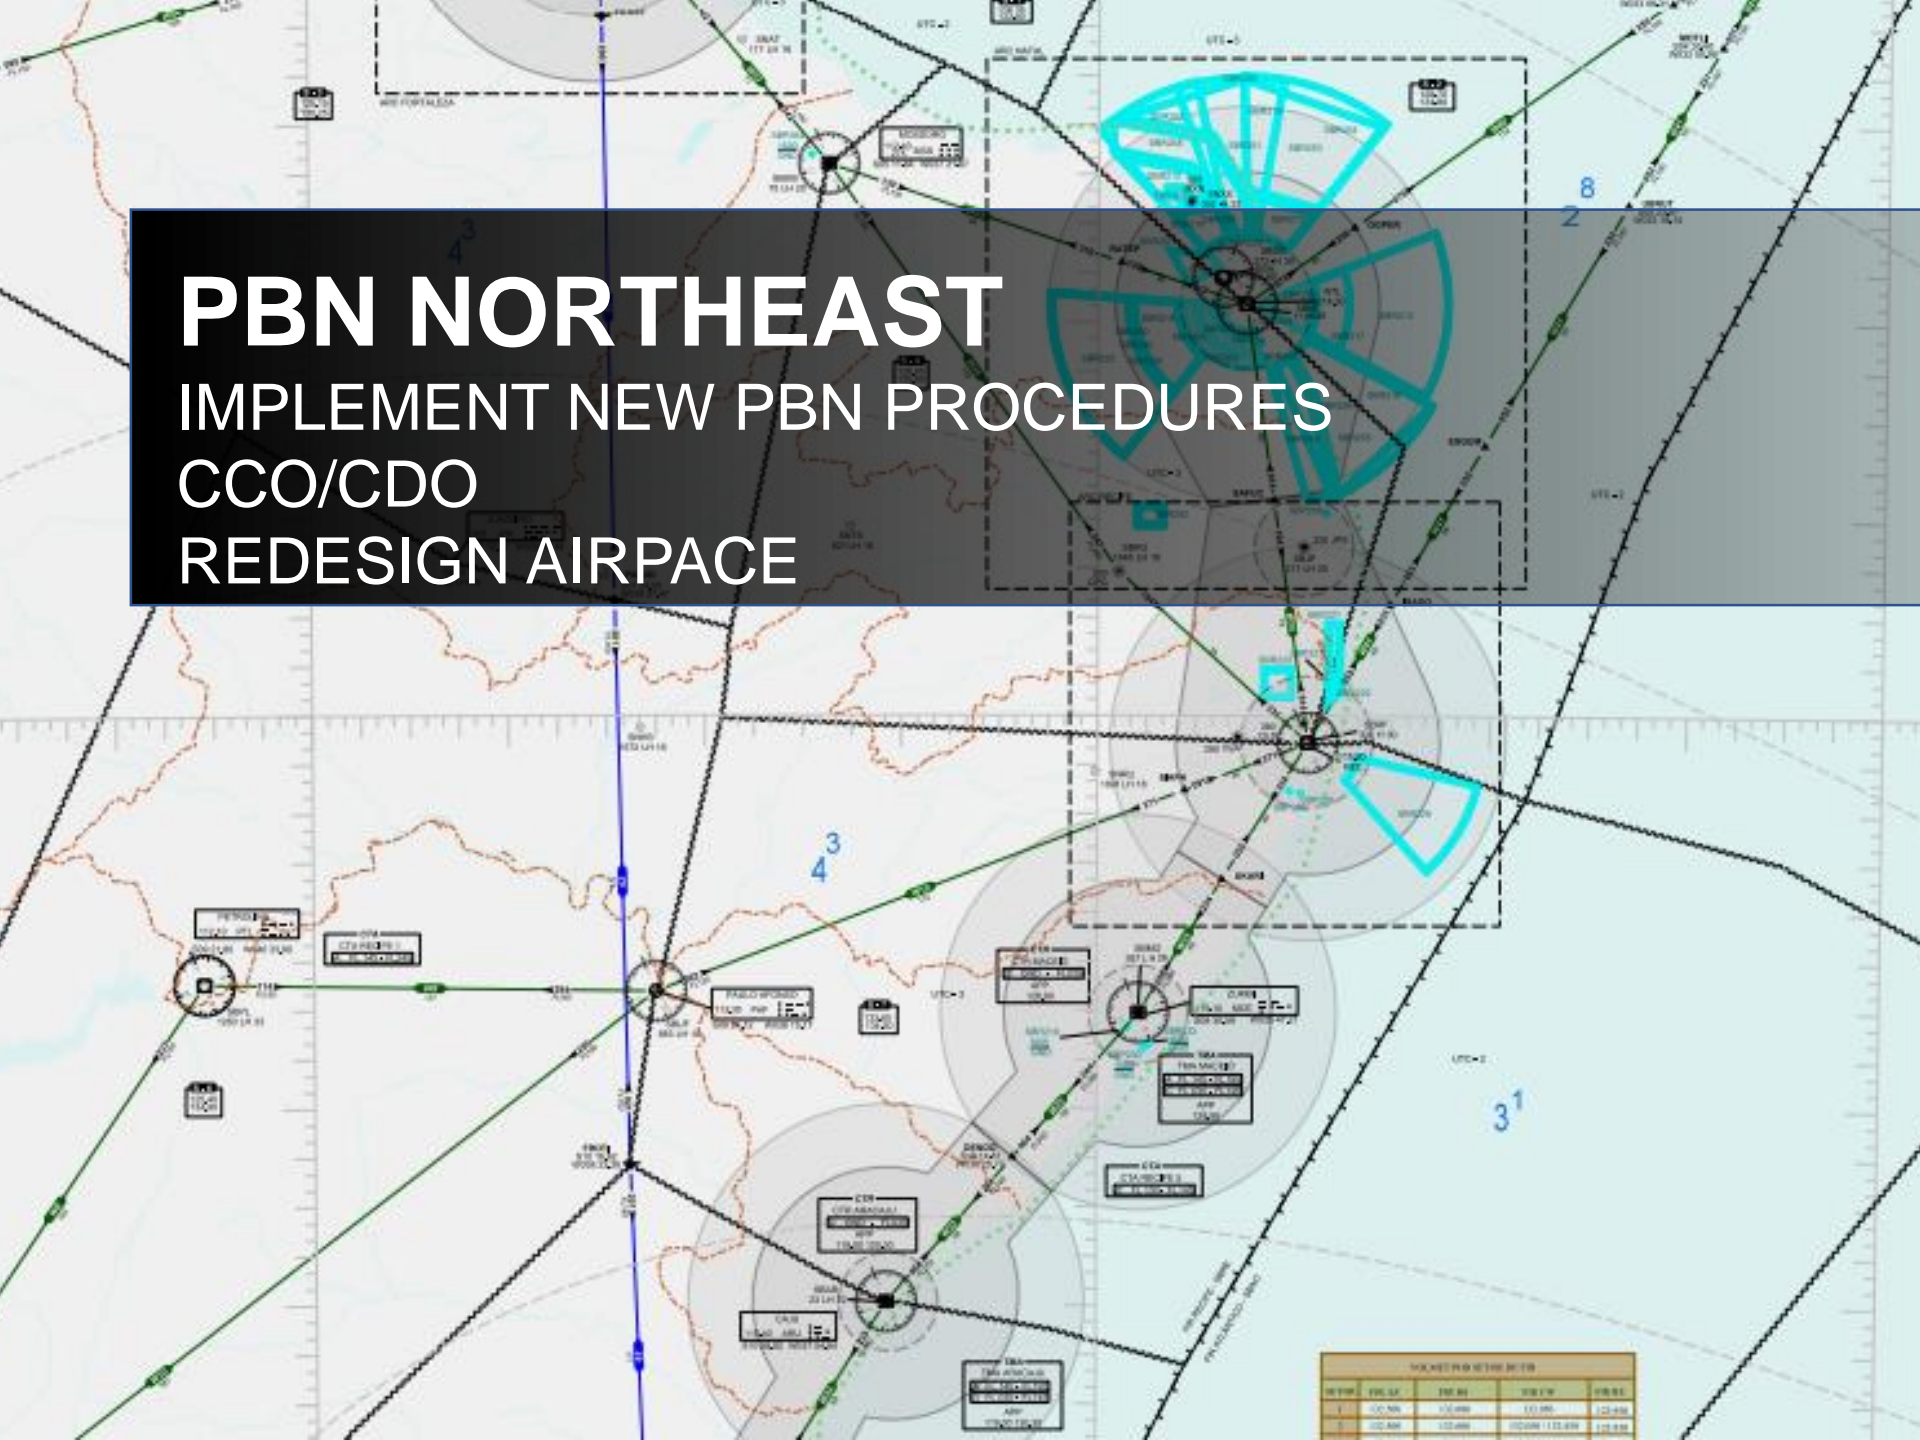

PBN NORTHEAST

IMPLEMENT NEW PBN PROCEDURES
CCO/CDO
REDESIGN AIRSPACE