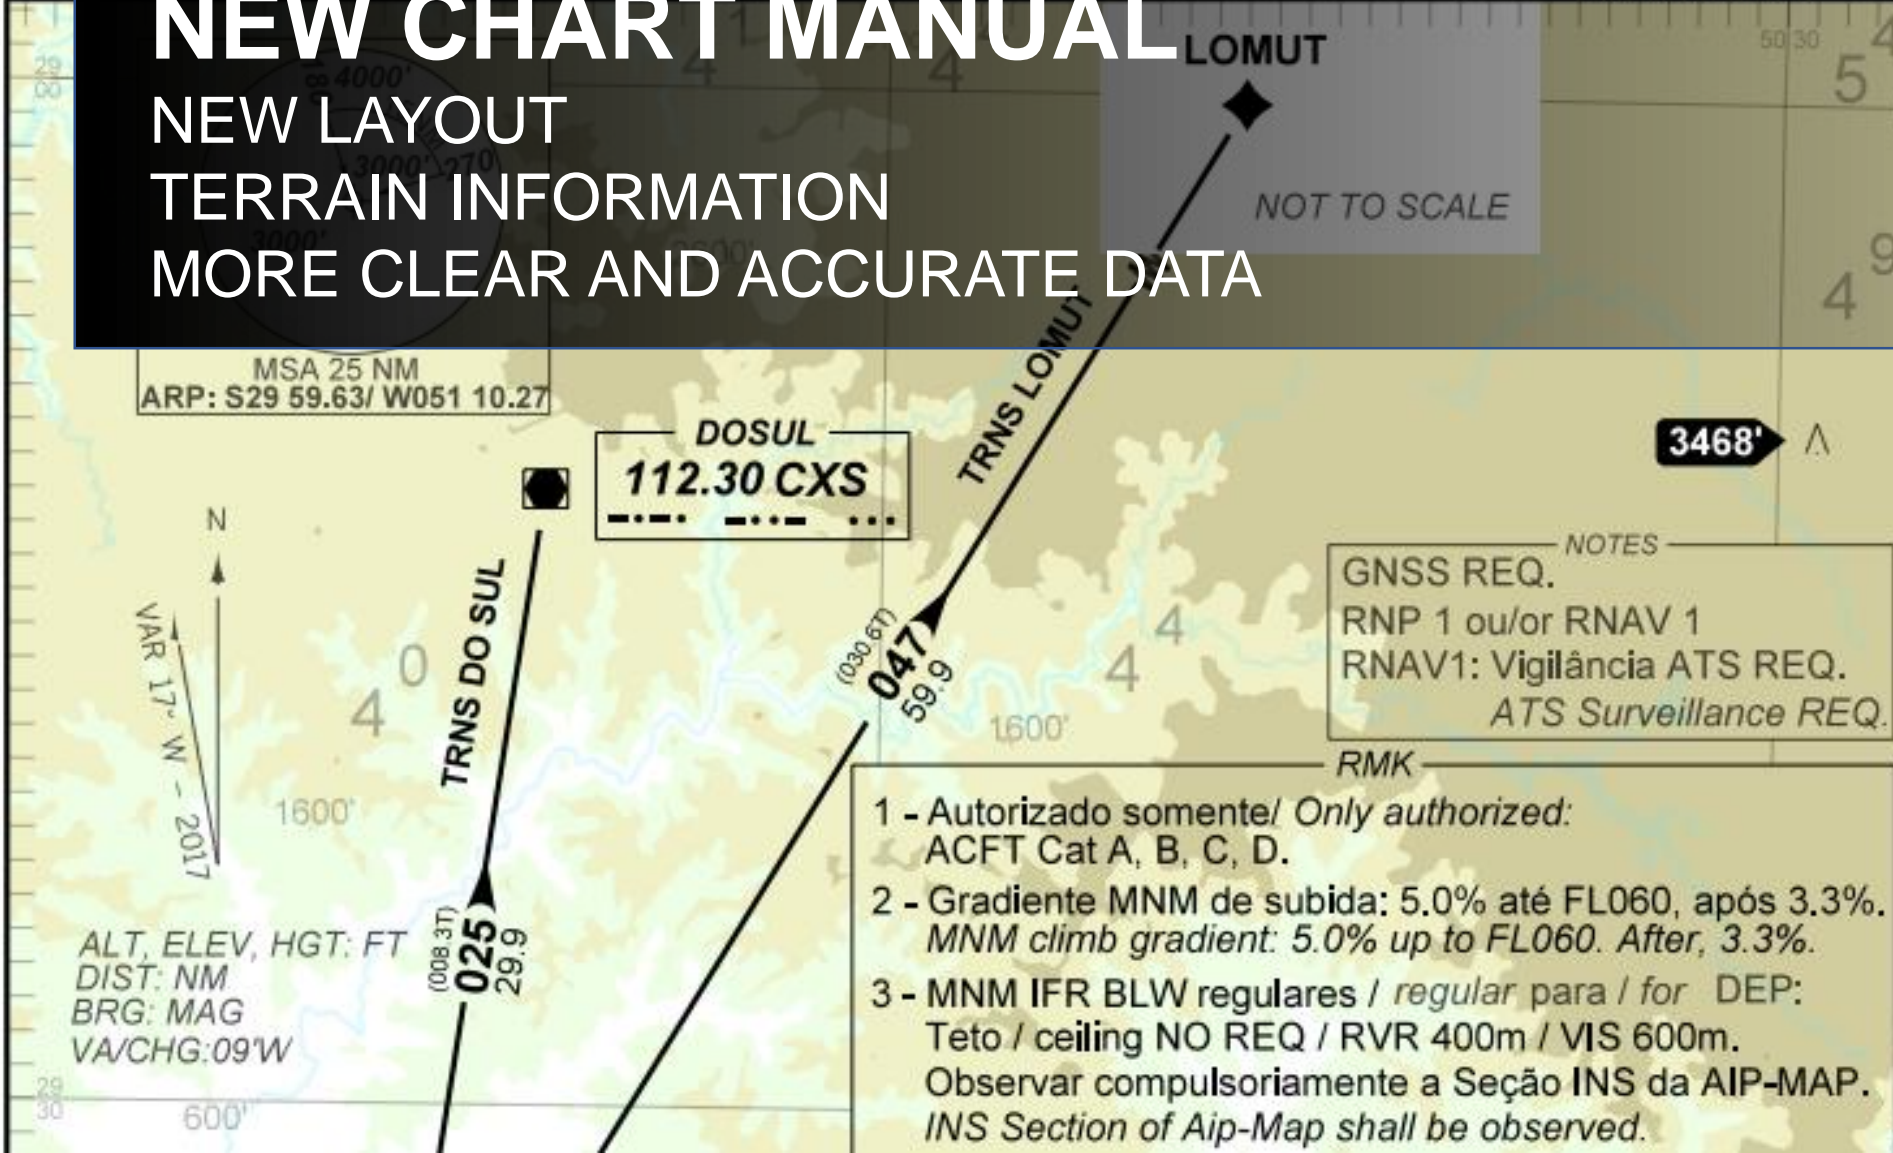

### ATC TRAINING

# NEW CHART MANUAL

EFFECTIVE DATE: 12 OCT

AVAILABLE ON WEBSITE AISWEB

AD ELEV: 12'

RNAV ISEPA

TA 4000'	TWR PORTO ALEGRE 118.10 121.50	APP PORTO ALEGRE 119.00 120.10 120.55 128.90 121.50	ACC CURITIBA 126.10 127.50 128.45 135.85 121.50
----------	-----------------------------------	--	---

**NEW CHART MANUAL**  
NEW LAYOUT  
TERRAIN INFORMATION  
MORE CLEAR AND ACCURATE DATA

# PBN TMA VITORIA

PBN IMPLEMENTATION

NEW RUNWAY 02/20

RADAR OPERATION

Aeroporto de Vitória - Eurico de Aguiar Salles (

**HILL**

**CHALLENGING  
GEOGRAPHY DIFFICULTIES  
DESIGN PROCEDURE**

**NEW RWY**