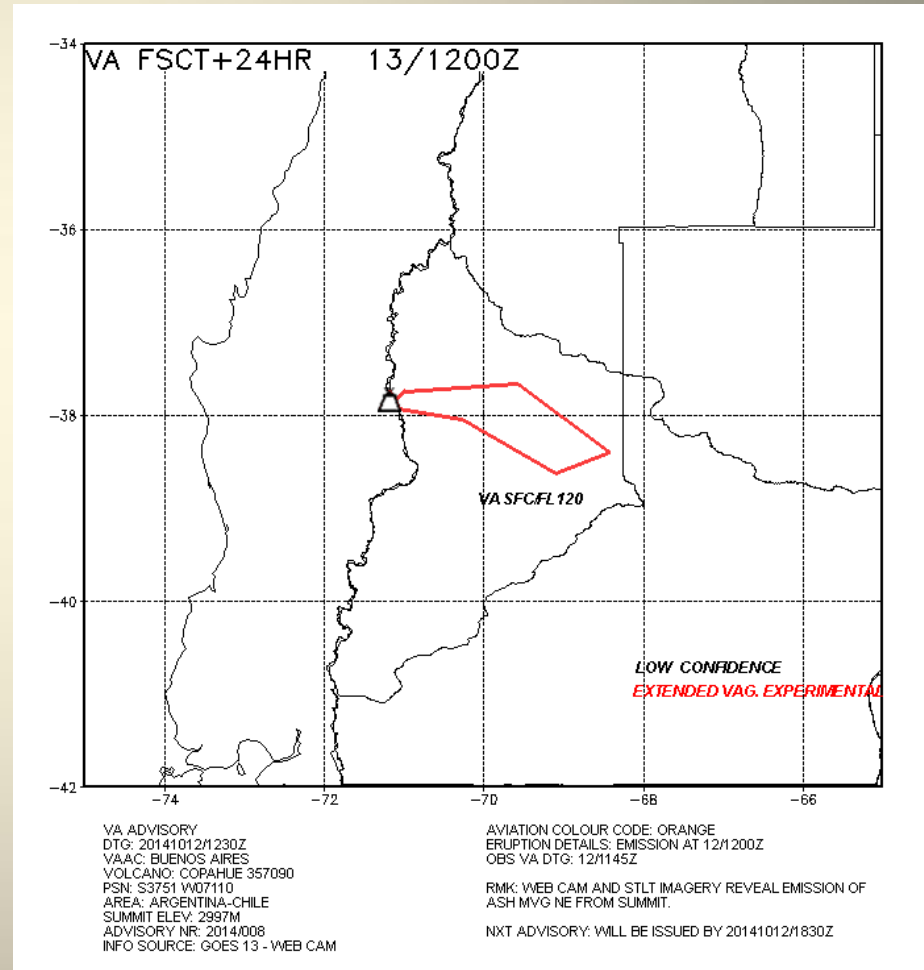

Mensajes VAA-VAG T+24

FVAG01 SABM 121230
VA ADVISORY
DTG: 20141012/1230Z
VAAC: BUENOS AIRES
VOLCANO: COPAHUE 357090
PSN: S3751 W07110
AREA: ARGENTINA-CHILE
SUMMIT ELEV: 2997M
ADVISORY NR: 2014/008
INFO SOURCE: GOES 13 - WEB CAM
AVIATION COLOUR CODE: ORANGE
ERUPTION DETAILS: EMISSION AT 12/1200Z
OBS VA DTG: 12/1145Z
OBS VA CLD: SFC/FL120 S3785 W07117 - S3732 W07032 -
S3746 W07027 - S3755 W07058 - S3785 W07117 MOV NE
25KT
FCST VA CLD +06HR: 12/1800Z SFC/FL120 S3785 W07117 -
S3739 W07042 - S3721 W06922 - S3752 W06920 - S3754
W06959 - S3785 W07117
FCST VA CLD +12HR: 13/0000Z SFC/FL120 S3785 W07117 -
S3741 W07058 - S3713 W06803 - S3758 W06757 - S3758
W07000 - S3785 W07117
FCST VA CLD +18HR: 13/0600Z SFC/FL120 S3785 W07117 -
S3743 W07043 - S3758 W06831 - S3821 W06826 - S3813
W07027 - S3785 W07117
RMK: WEB CAM AND STLT IMAGERY REVEAL EMISSION OF
ASH MVG NE FROM SUMMIT.
NXT ADVISORY: WILL BE ISSUED BY 20141012/1830Z