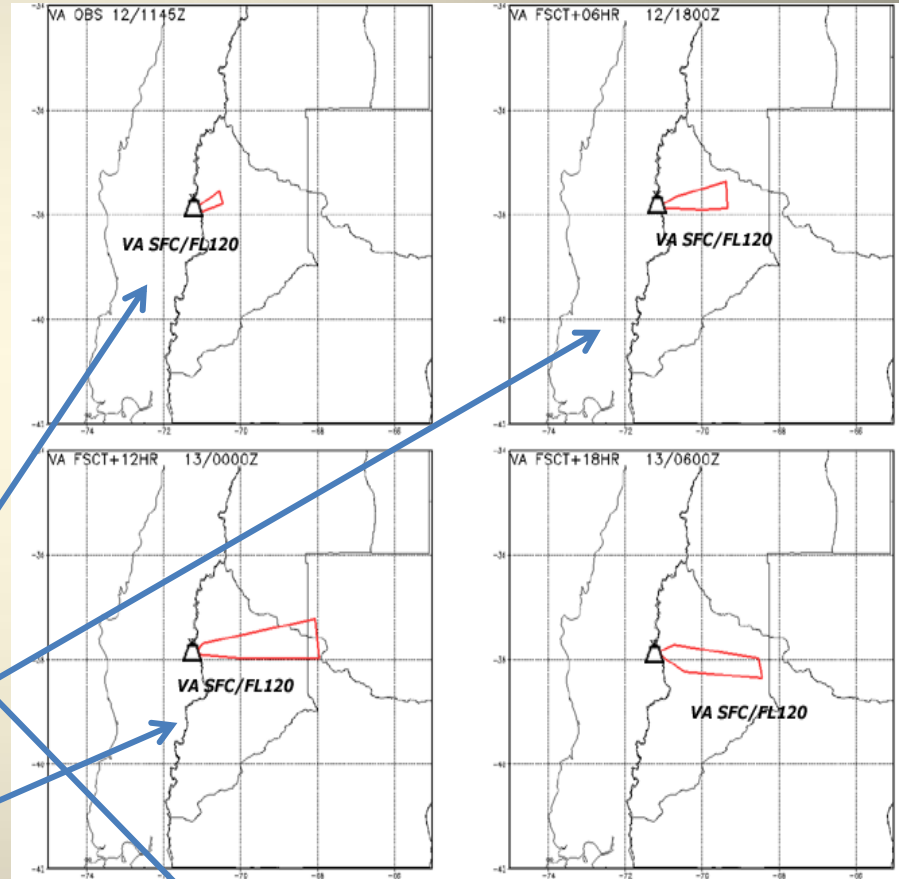

Mensajes VAA-VAG

FVAG01 SABM 121230
VA ADVISORY
DTG: 20141012/1230Z
VAAC: BUENOS AIRES
VOLCANO: COPAHUE 357090
PSN: S3751 W07110
AREA: ARGENTINA-CHILE
SUMMIT ELEV: 2997M
ADVISORY NR: 2014/008
INFO SOURCE: GOES 13 - WEB CAM
AVIATION COLOUR CODE: ORANGE
ERUPTION DETAILS: EMISSION AT 12/1200Z
OBS VA DTG: 12/1145Z

OBS VA CLD: SFC/FL120 S3785 W07117 - S3732 W07032 -
S3746 W07027 - S3755 W07058 - S3785 W07117 MOV NE
25KT
FCST VA CLD +06HR: 12/1800Z SFC/FL120 S3785 W07117 -
S3739 W07042 - S3721 W06922 - S3752 W06920 - S3754
W06959 - S3785 W07117
FCST VA CLD +12HR: 13/0000Z SFC/FL120 S3785 W07117 -
S3741 W07058 - S3713 W06803 - S3758 W06757 - S3758
W07000 - S3785 W07117