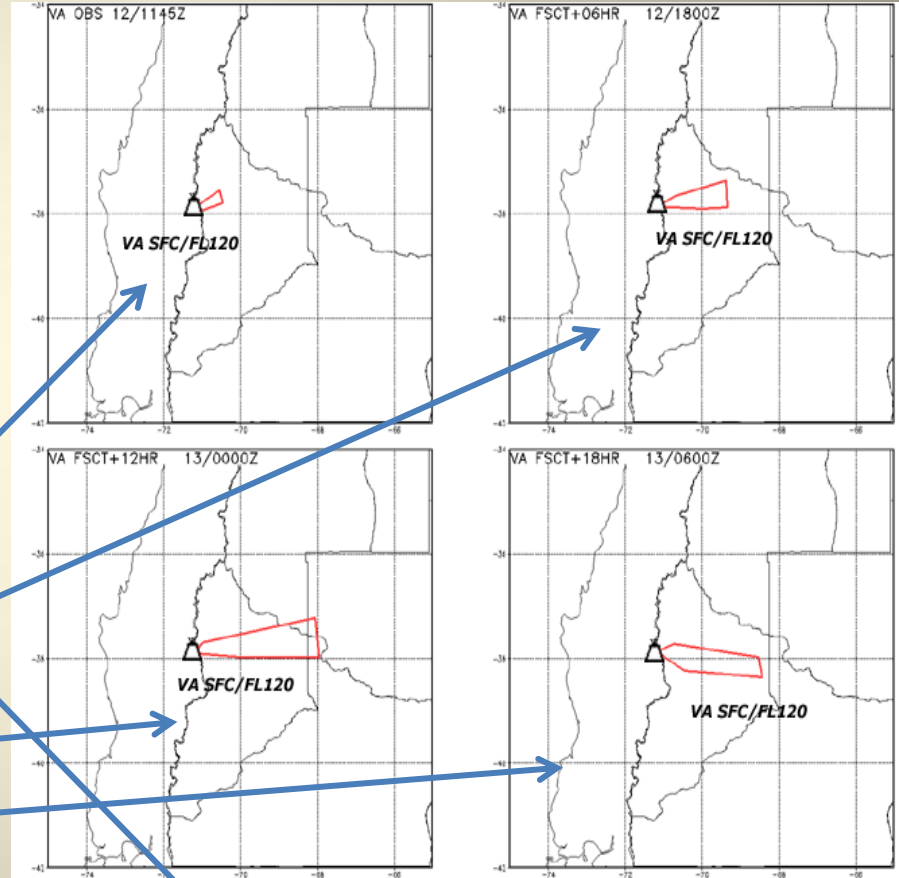

VA ADVISORY
DTG: 20141012/1230Z
VAAC: BUENOS AIRES
VOLCANO: COPAHUE 357090
PSN: S3751 W07110
AREA: ARGENTINA-CHILE

SSUMMIT ELEV: 2997M
ADVISORY NR: 2014/008
INFO SOURCE: GOES 13 - WEB CAM
AVIATION COLOUR CODE: ORANGE
ERUPTION DETAILS: EMISSION AT 12/1200Z
OBS VA DTG: 12/1145Z

RMK: WEB CAM AND STLT IMAGERY REVEAL EMISSION OF ASH MVG NE FROM SUMMIT.
NXT ADVISORY: WILL BE ISSUED BY 20141012/1830Z