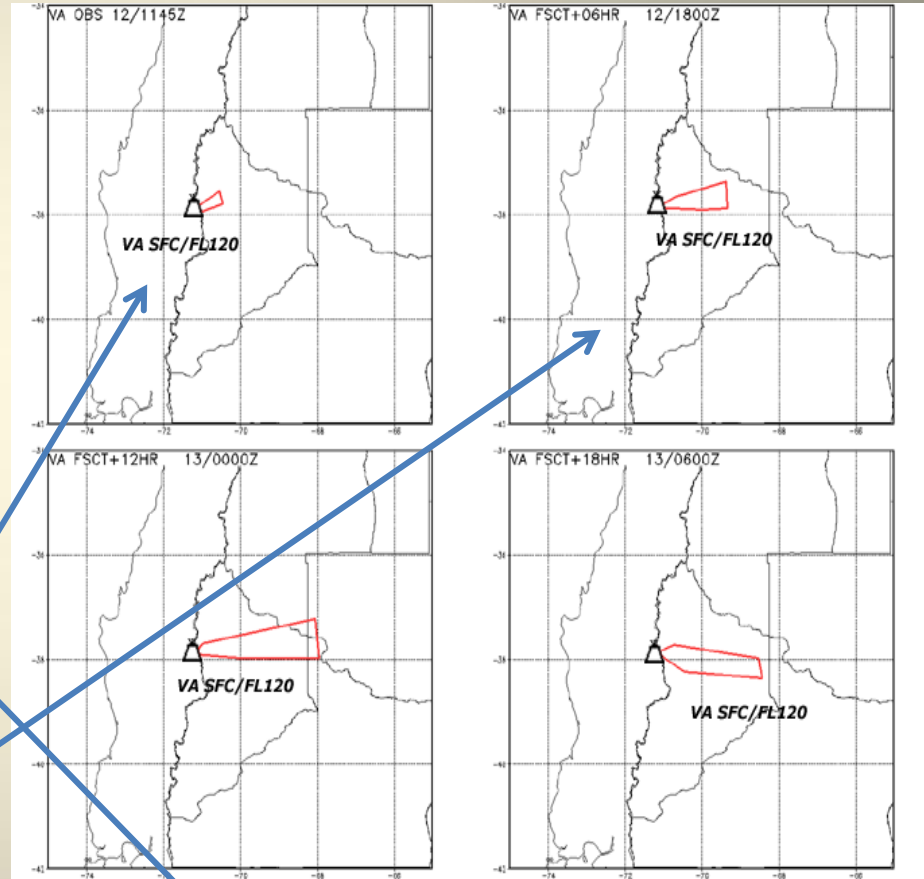

Mensajes VAA-VAG

FVAG01 SABM 121230

VA ADVISORY

DTG: 20141012/1230Z

VAAC: BUENOS AIRES

VOLCANO: COPAHUE 357090

PSN: S3751 W07110

AREA: ARGENTINA-CHILE

SUMMIT ELEV: 2997M

ADVISORY NR: 2014/008

INFO SOURCE: GOES 13 - WEB CAM

AVIATION COLOUR CODE: ORANGE

ERUPTION DETAILS: EMISSION AT 12/1200Z

OBS VA DTG: 12/1145Z

**OBS VA CLD: SFC/FL120 S3785 W07117 - S3732 W07032 -
S3746 W07027 - S3755 W07058 - S3785 W07117 MOV NE
25KT**

**FCST VA CLD +06HR: 12/1800Z SFC/FL120 S3785 W07117 -
S3739 W07042 - S3721 W06922 - S3752 W06920 - S3754
W06959 - S3785 W07117**

VA ADVISORY
DTG: 20141012/1230Z
VAAC: BUENOS AIRES
VOLCANO: COPAHUE 357090
PSN: S3751 W07110
AREA: ARGENTINA-CHILE

SSUMMIT ELEV: 2997M
ADVISORY NR: 2014/008
INFO SOURCE: GOES 13 - WEB CAM
AVIATION COLOUR CODE: ORANGE
ERUPTION DETAILS: EMISSION AT 12/1200Z
OBS VA DTG: 12/1145Z

RMK: WEB CAM AND STLT IMAGERY REVEAL EMISSION OF
ASH MVG NE FROM SUMMIT.
NXT ADVISORY: WILL BE ISSUED BY 20141012/1830Z