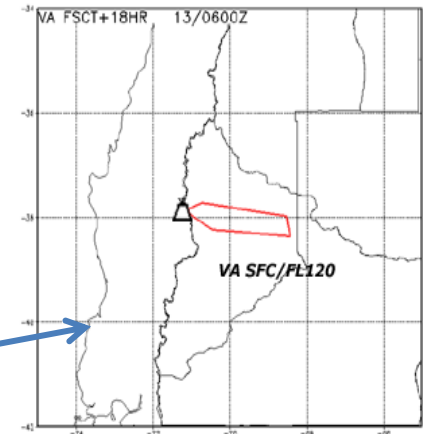

VA ADVISORY
DTG: 20141012/1230Z
VAAC: BUENOS AIRES
VOLCANO: COPAHUE 357090
PSN: S3751 W07110
AREA: ARGENTINA-CHILE

SSUMMIT ELEV: 2997M
ADVISORY NR: 2014/008
INFO SOURCE: GOES 13 - WEB CAM
AVIATION COLOUR CODE: ORANGE
ERUPTION DETAILS: EMISSION AT 12/1200Z
OBS VA DTG: 12/1145Z

RMK: WEB CAM AND STLT IMAGERY REVEAL EMISSION OF ASH MVG NE FROM SUMMIT.
NXT ADVISORY: WILL BE ISSUED BY 20141012/1830Z