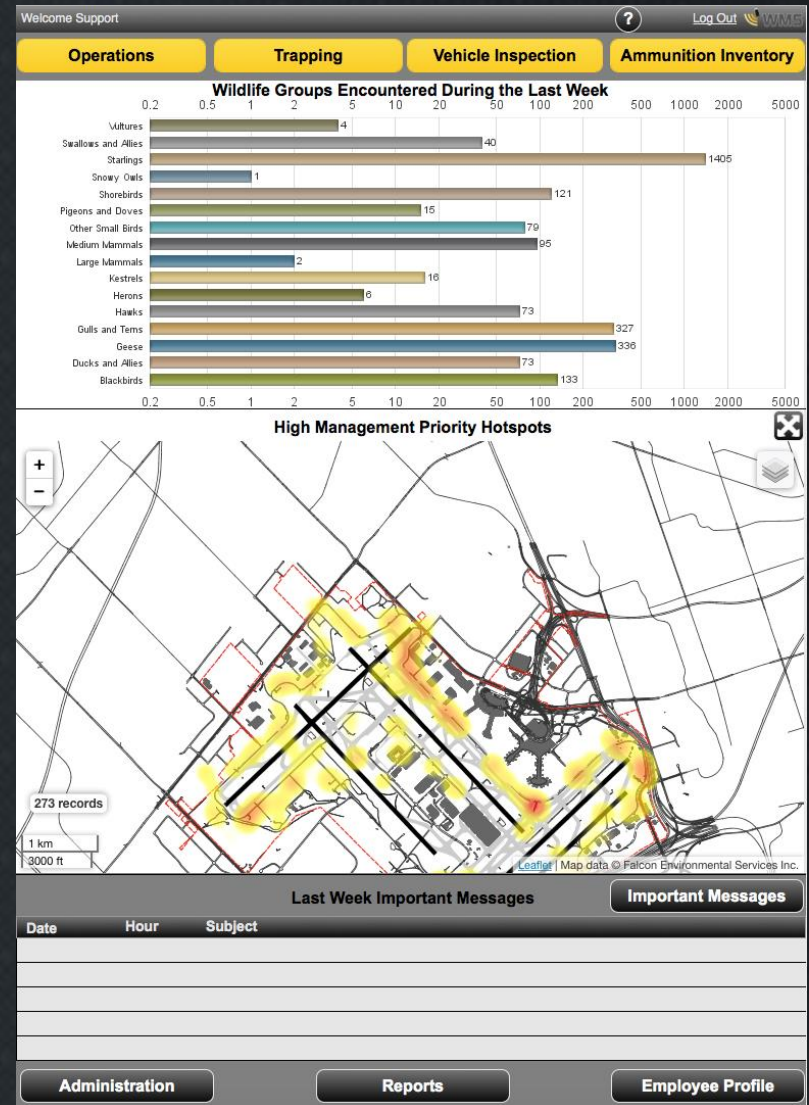

# Our Softwares

Gestión de la fauna

Gestión de riesgo

- ✈ **Collect**
- ✈ **Organize**
- ✈ **Monitor**
- ✈ **Report**

**Wildlife Data**

## Operation: Wildlife Patrol Monitoring

Welcome Support ? [Log Out](#) 

**Back** **Event** **Patrol**

2015-05-03 06:44:49 PM **Continue** **Delete** **New**

**End** 7:48:30 PM **WCO:** Jamie Wright **6 Interventions**

**Trapping** **Zone:** Airfield **New Intervention**

Distance : 31.01 km

500 m  
2000 ft

Leaflet | Map data © Falcon Environmental Services Inc.

**Comments :**

- ✈ Based on iPad
- ✈ User-friendly, intuitive interface
- ✈ Remote data storage and access
- ✈ Allows communication between users
- ✈ Geolocalisation (GPS)
- ✈ Customizable

# Our Softwares

Wildlife Risk Software (WRS<sup>©</sup>) allows the spatial visualization and analysis of bird hazard risk. This software integrates all *Airport Bird-Hazard Risk Assessment Process* elements and those of *Safety Management Systems (SMS)*.