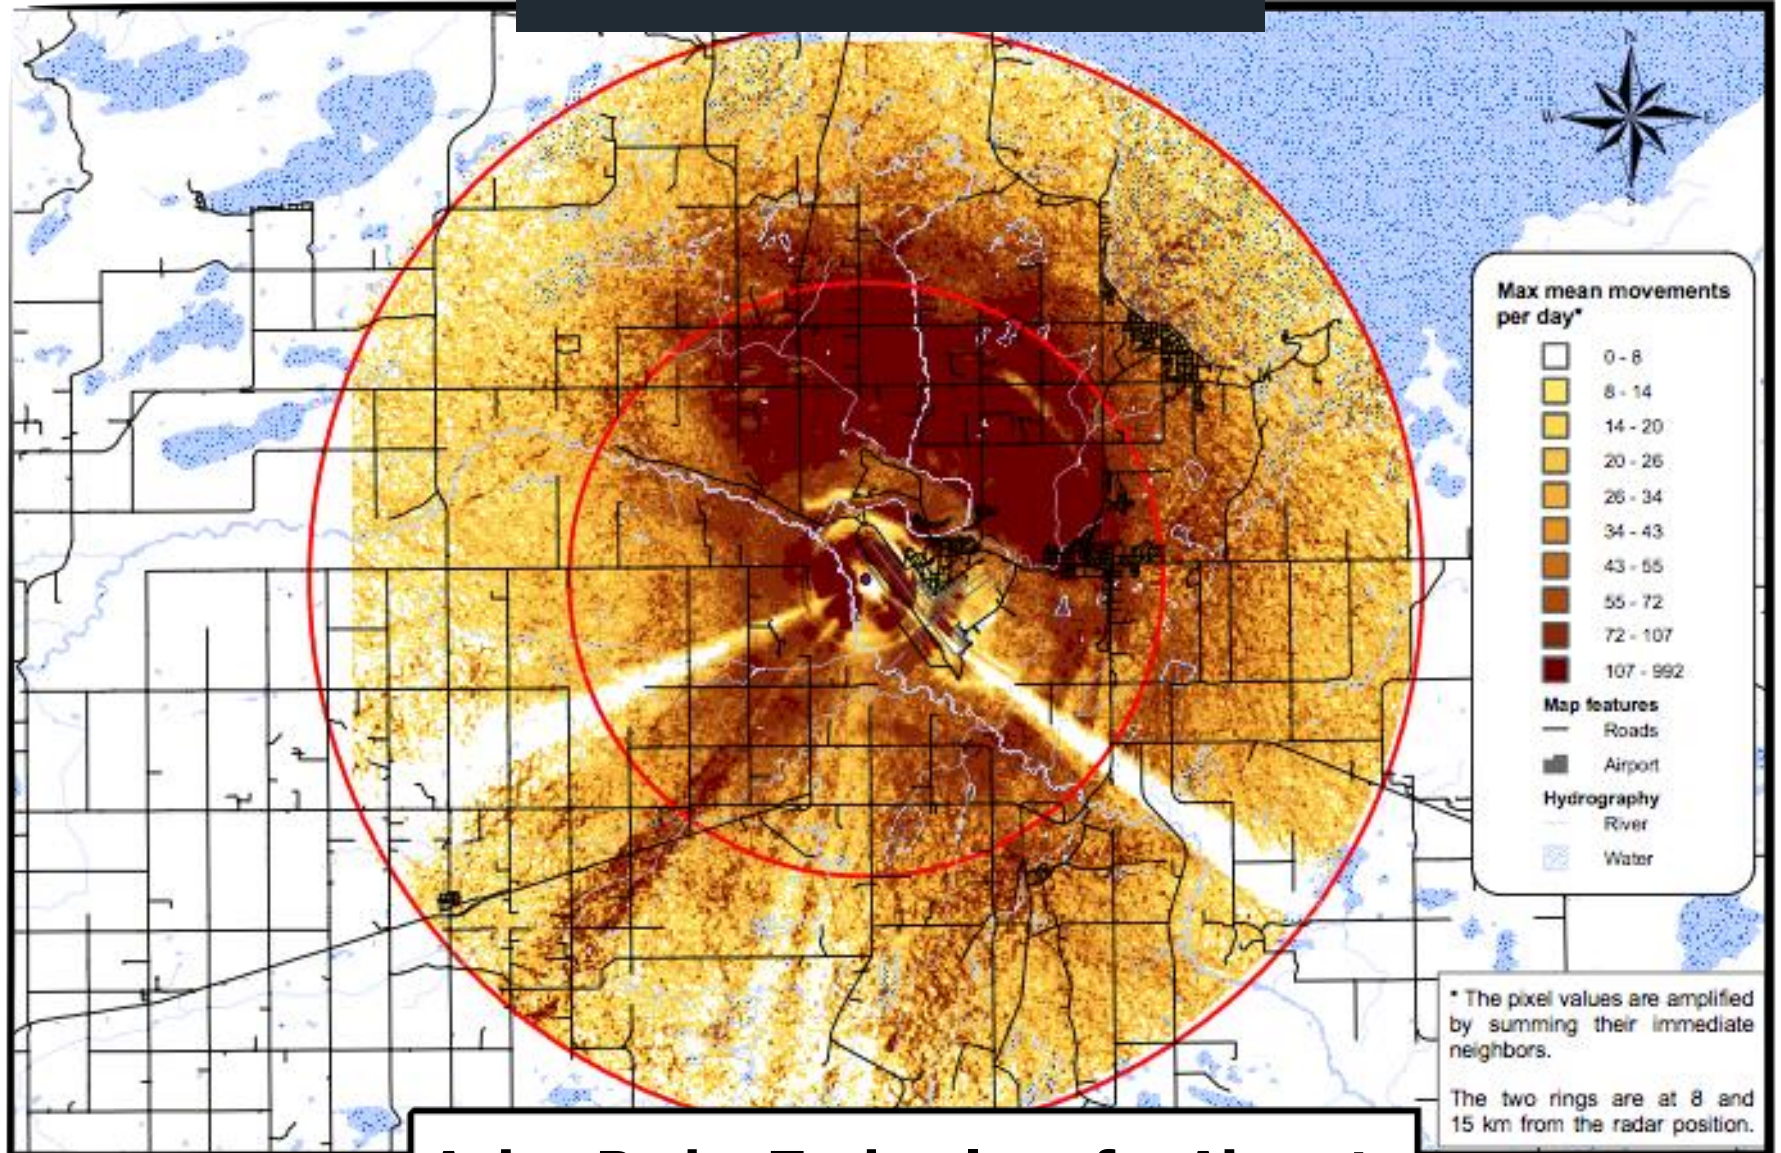

4 Wing Cold Lake CFB

Avian Radar Technology for Airports