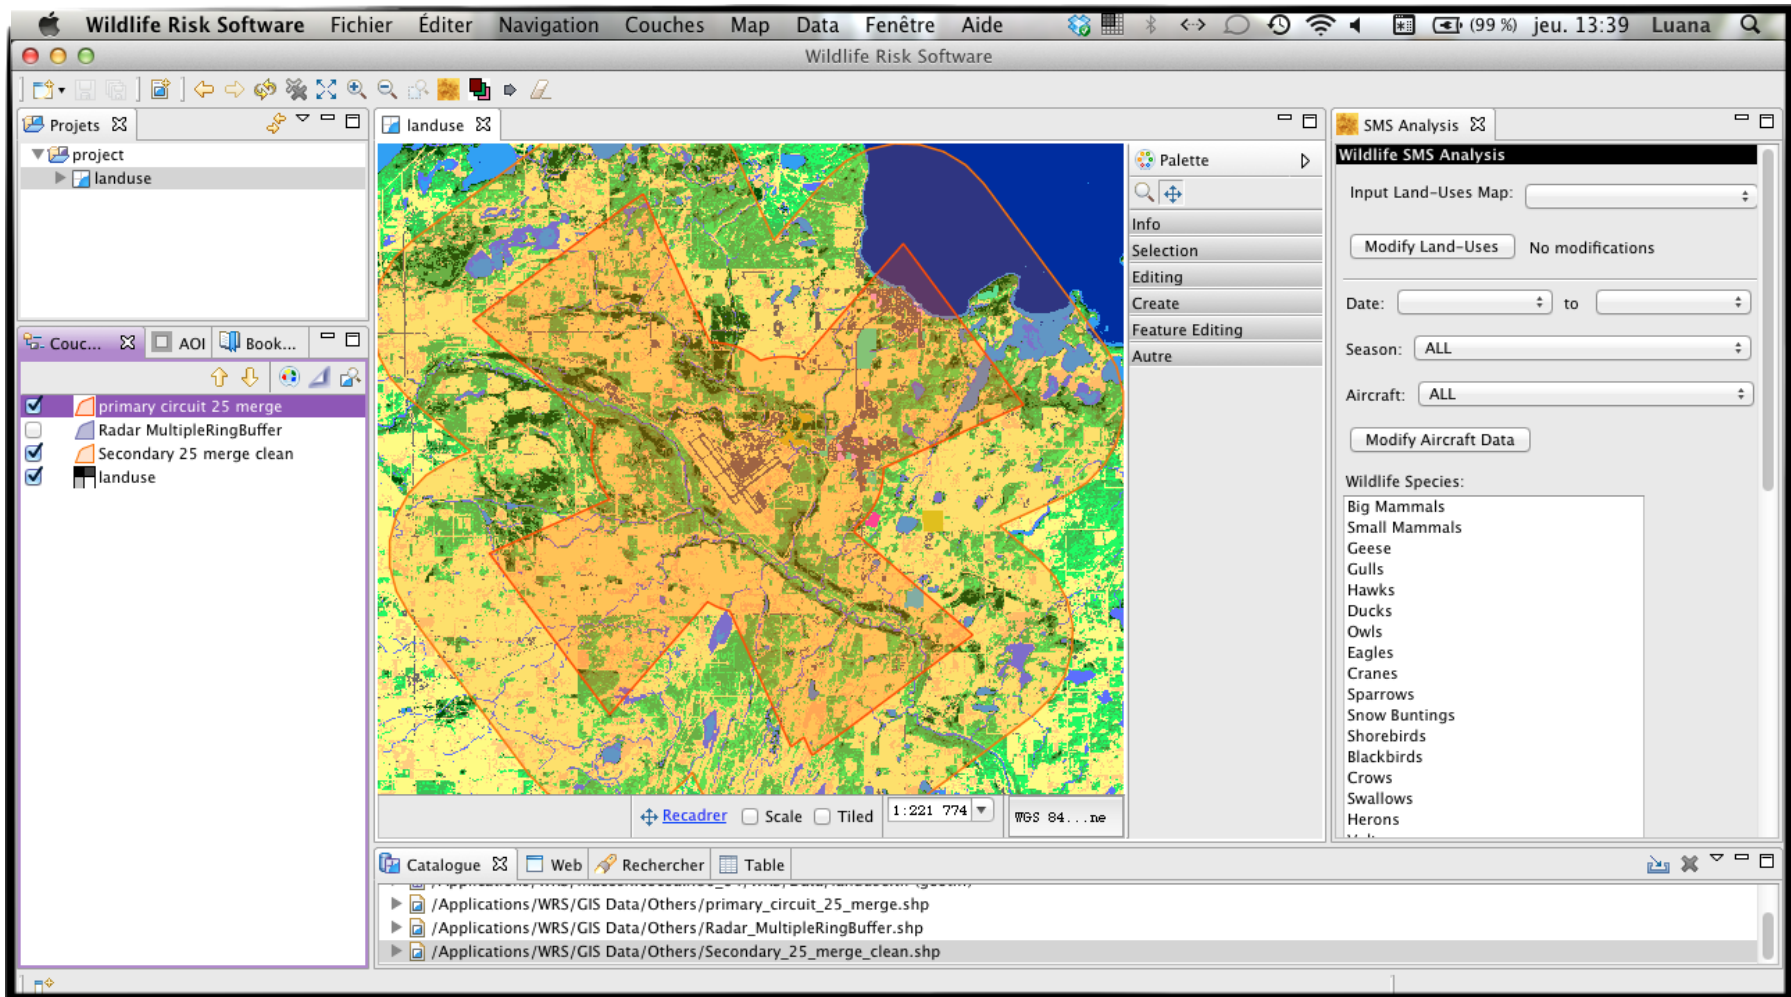

Risk softwares for wildlife management at Airports

Wildlife Risk Software (WRS©) to represent and analyse wildlife risk geospatially