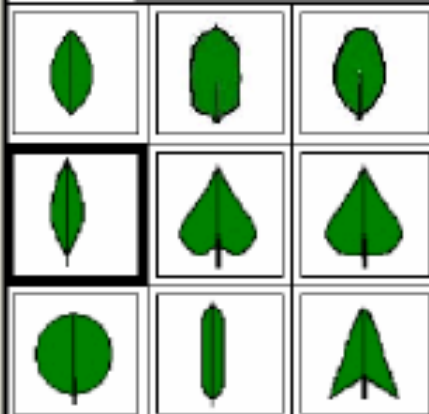

● ▲ ▶

Size in cm			
			0.
7	8	9	^
4	5	6	.
1	2	3	0

● ▲ ▼ ▶

Field Note
Tap to Edit

● ▲ ▼ ▶

Type of Animal or Plant	
Radio List	Info
Rhino	
Hoof	
Pad	
Bird	
Reptile	
Other Animal	
Plant Identification	

● ▲ ▶

Hoof Species			
			
			
			
			

● ▲ ▶

Predators		
		
		
		

● ▲ ▶

Plants		
		
		
		

● ▲ ▶

Leaf Shape

Check Frame Info

Leaf Colour

- Green
- Silver-grey
- Red

Leaf Hairs

- Hairless
- Hairs
- Dense
- Silver Hairs

Subtending Leaf Colour

Check Box Info

- Yellow
- Green
- Red
- Pink
- Silver
- Purple
- Grey

Subtending Leaf Colour

Check Box Info

The subtending leaves occur immediately below and close to the flower.

Filter Result

Filter Result Info

Splendid Pagoda

Images Map Info

Splendid Pagoda

Images Map Info

Splendid Pagoda
Mimetes splendidus