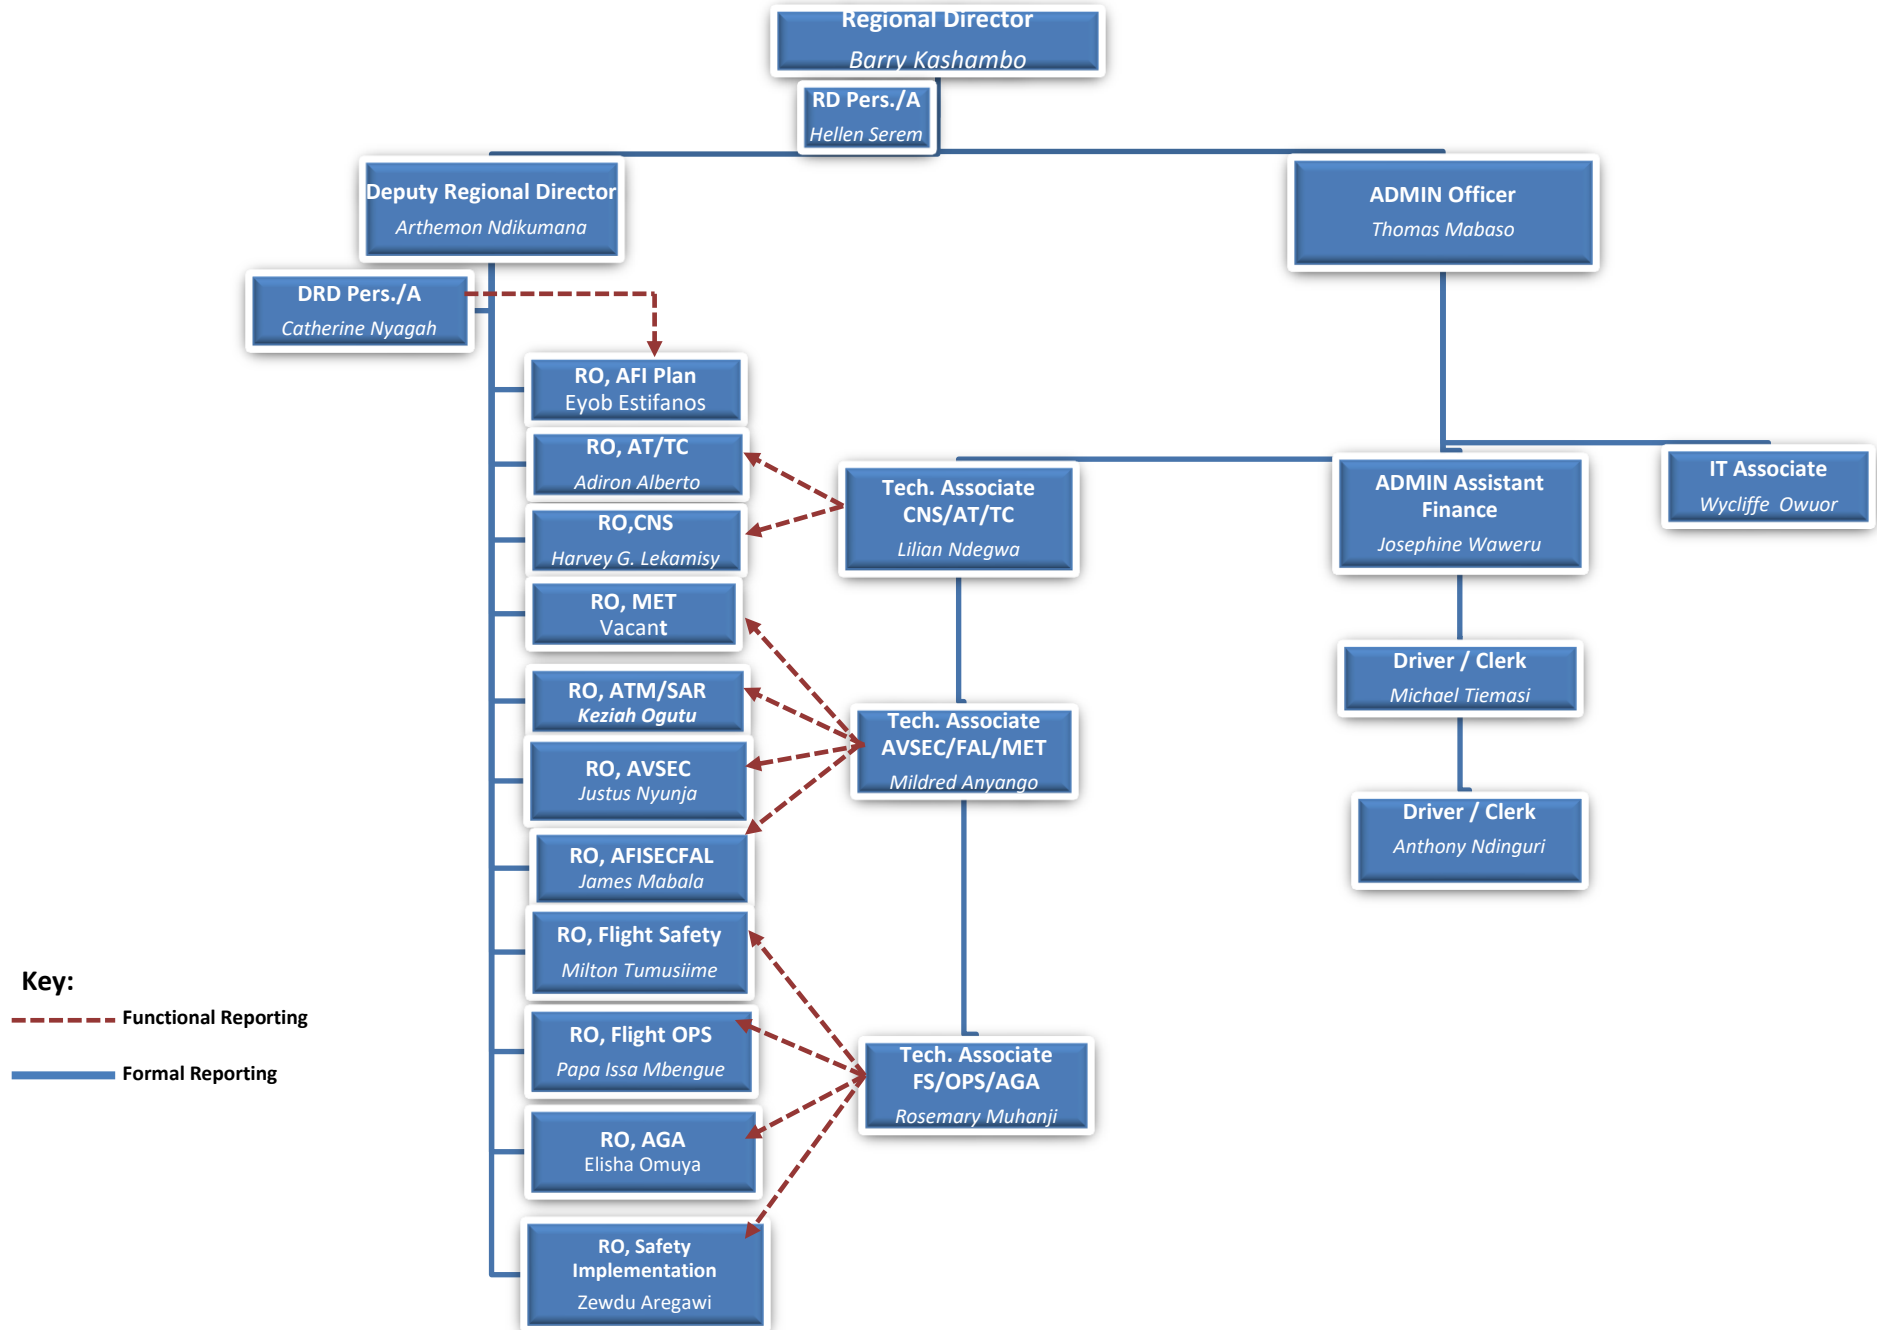

ICAO ESAF REGIONAL OFFICE ORGANIZATIONAL STRUCTURE

Regional Director
Barry Kashambo

RD Pers./A
Hellen Serem

Deputy Regional Director
Arthemon Ndikumana

ADMIN Officer
Thomas Mabaso

DRD Pers./A
Catherine Nyagah

RO, AFI Plan
Eyob Estifanos

RO, AT/TC
Adiron Alberto

RO, CNS
Harvey G. Lekamisy

RO, MET
Vacant

RO, ATM/SAR
Keziah Ogutu

RO, AVSEC
Justus Nyunja

RO, AFISECFAL
James Mabala

RO, Flight Safety
Milton Tumusiime

RO, Flight OPS
Papa Issa Mbengue

RO, AGA
Elisha Omuya

RO, Safety Implementation
Zewdu Aregawi

Tech. Associate
CNS/AT/TC
Lilian Ndegwa

Tech. Associate
AVSEC/FAL/MET
Mildred Anyango

Tech. Associate
FS/OPS/AGA
Rosemary Muhanji

ADMIN Assistant
Finance
Josephine Waweru

IT Associate
Wycliffe Owuor

Driver / Clerk
Michael Tiemasi

Driver / Clerk
Anthony Ndinguri