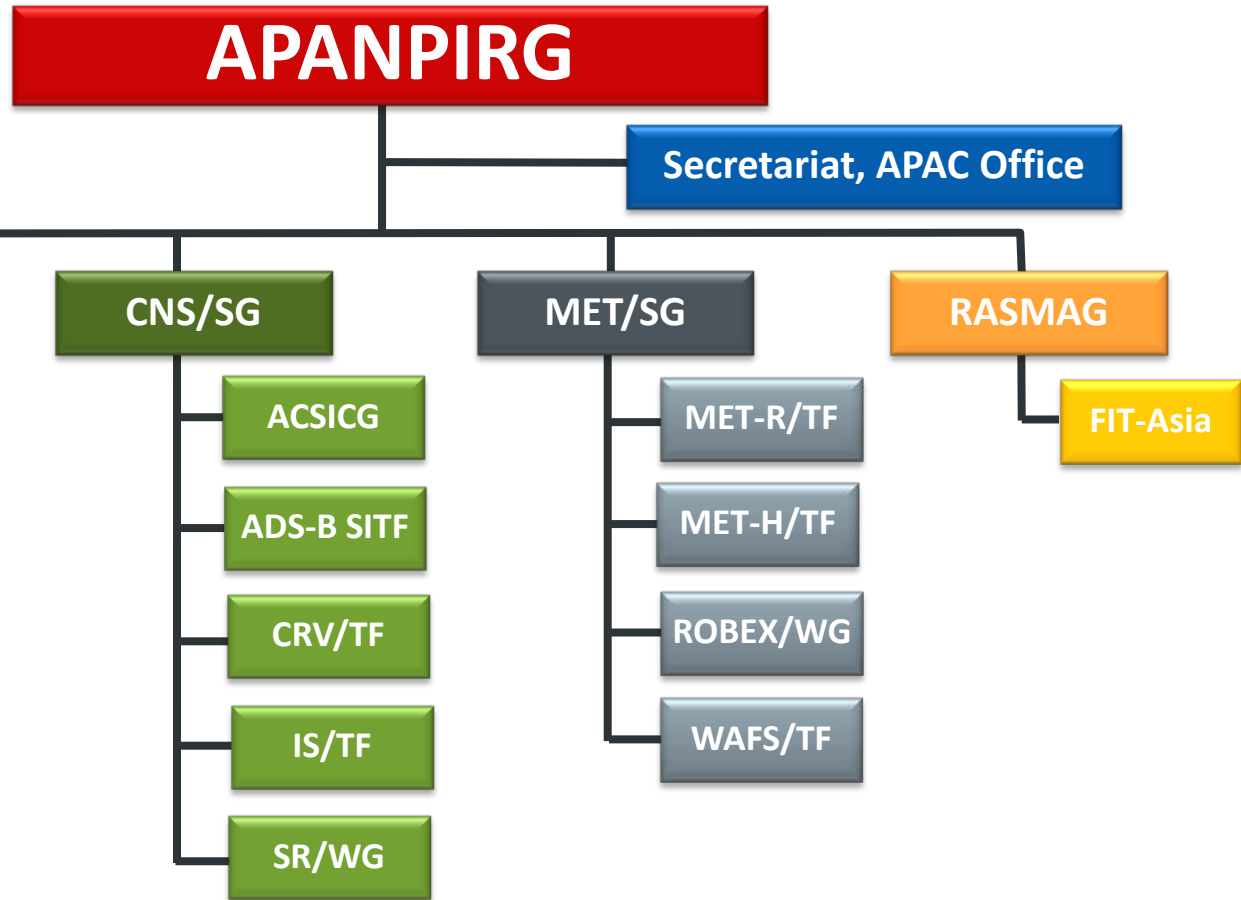

# APANPIRG FRAMEWORK

## Abbreviation

ATM/SG	- ATM Sub Group
AAITF	- AIS - AIM Implementation Task Force
APSAR/TF	- APAC Search and Rescue Task Force
AOP/WG	- Aerodrome Operations and Planning Working Group
ATFM/SG	- ATFM Steering Group
RACP/TF	- Regional ATM Contingency Plan Task Force
SAIOACG	- South Asia Indian Ocean ATM Coordination Group
SEACG	- South East Asia ATS Coordination Group

CNS/SG	- CNS Sub Group
ACSICG	- Aeronautical Communication Services Implementation Coordination Group
ADS-B SITF	- ADS - B Study and Implementation Task Force
CRV/TF	- Common Regional Virtual Private Network (VPN) Task Force
IS/TF	- Ionospheric Studies Task Force
SR/WG	- Spectrum Review Working Group

MET/SG	- Meteorology Sub Group
MET-H/TF	- Meteorological Hazards Task Force
MET-R/TF	- Meteorological Requirements Task Force
ROBEX/WG	- Regional OPMET Bulletin Exchange Working Group
WAFS/TF	- World Area Forecast System Task Force
RASMAG	- Regional Airspace Safety Monitoring Advisory Group
FIT-ASIA	- FANS Implementation Team - Asia