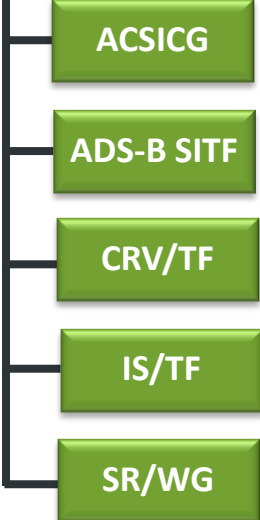

APANPIRG

Secretariat, APAC Office

ATM/SG

CNS/SG

MET/SG

RASMAG

| | |
|-----------------|---|
| ATM/SG | - ATM Sub Group |
| AAITF | - AIS - AIM Implementation Task Force |
| APSAR/TF | - APAC Search and Rescue Task Force |
| AOP/WG | - Aerodrome Operations and Planning Working Group |
| ATFM/SG | - ATFM Steering Group |
| RACP/TF | - Regional ATM Contingency Plan Task Force |
| SAIOACG | - South Asia Indian Ocean ATM Coordination Group |
| SEACG | - South East Asia ATS Coordination Group |

| | |
|-------------------|---|
| CNS/SG | - CNS Sub Group |
| ACSICG | - Aeronautical Communication Services Implementation Coordination Group |
| ADS-B SITF | - ADS - B Study and Implementation Task Force |
| CRV/TF | - Common Regional Virtual Private Network (VPN) Task Force |
| IS/TF | - Ionospheric Studies Task Force |
| SR/WG | - Spectrum Review Working Group |

| | |
|-----------------|--|
| MET/SG | - Meteorology Sub Group |
| MET-H/TF | - Meteorological Hazards Task Force |
| MET-R/TF | - Meteorological Requirements Task Force |
| ROBEX/WG | - Regional OPMET Bulletin Exchange Working Group |
| WAFS/TF | - World Area Forecast System Task Force |
| RASMAG | - Regional Airspace Safety Monitoring Advisory Group |
| FIT-ASIA | - FANS Implementation Team - Asia |