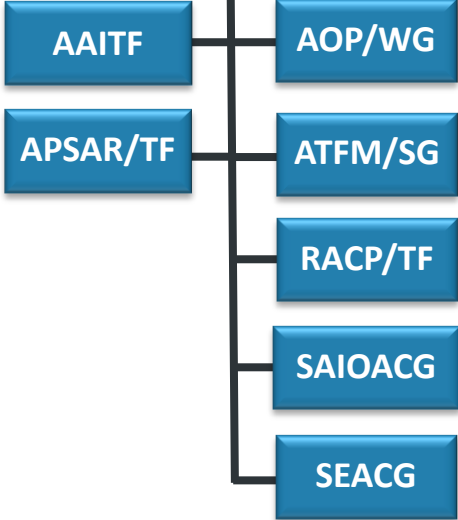

APANPIRG

Secretariat, APAC Office

ATM/SG

CNS/SG

MET/SG

RASMAG

| | |
|-----------------|---|
| ATM/SG | - ATM Sub Group |
| AAITF | - AIS - AIM Implementation Task Force |
| APSAR/TF | - APAC Search and Rescue Task Force |
| AOP/WG | - Aerodrome Operations and Planning Working Group |
| ATFM/SG | - ATFM Steering Group |
| RACP/TF | - Regional ATM Contingency Plan Task Force |
| SAIOACG | - South Asia Indian Ocean ATM Coordination Group |
| SEACG | - South East Asia ATS Coordination Group |

| | |
|-------------------|---|
| CNS/SG | - CNS Sub Group |
| ACSICG | - Aeronautical Communication Services Implementation Coordination Group |
| ADS-B SITF | - ADS - B Study and Implementation Task Force |
| CRV/TF | - Common Regional Virtual Private Network (VPN) Task Force |
| IS/TF | - Ionospheric Studies Task Force |
| SR/WG | - Spectrum Review Working Group |

| | |
|-----------------|--|
| MET/SG | - Meteorology Sub Group |
| MET-H/TF | - Meteorological Hazards Task Force |
| MET-R/TF | - Meteorological Requirements Task Force |
| ROBEX/WG | - Regional OPMET Bulletin Exchange Working Group |
| WAFS/TF | - World Area Forecast System Task Force |
| RASMAG | - Regional Airspace Safety Monitoring Advisory Group |
| FIT-ASIA | - FANS Implementation Team - Asia |