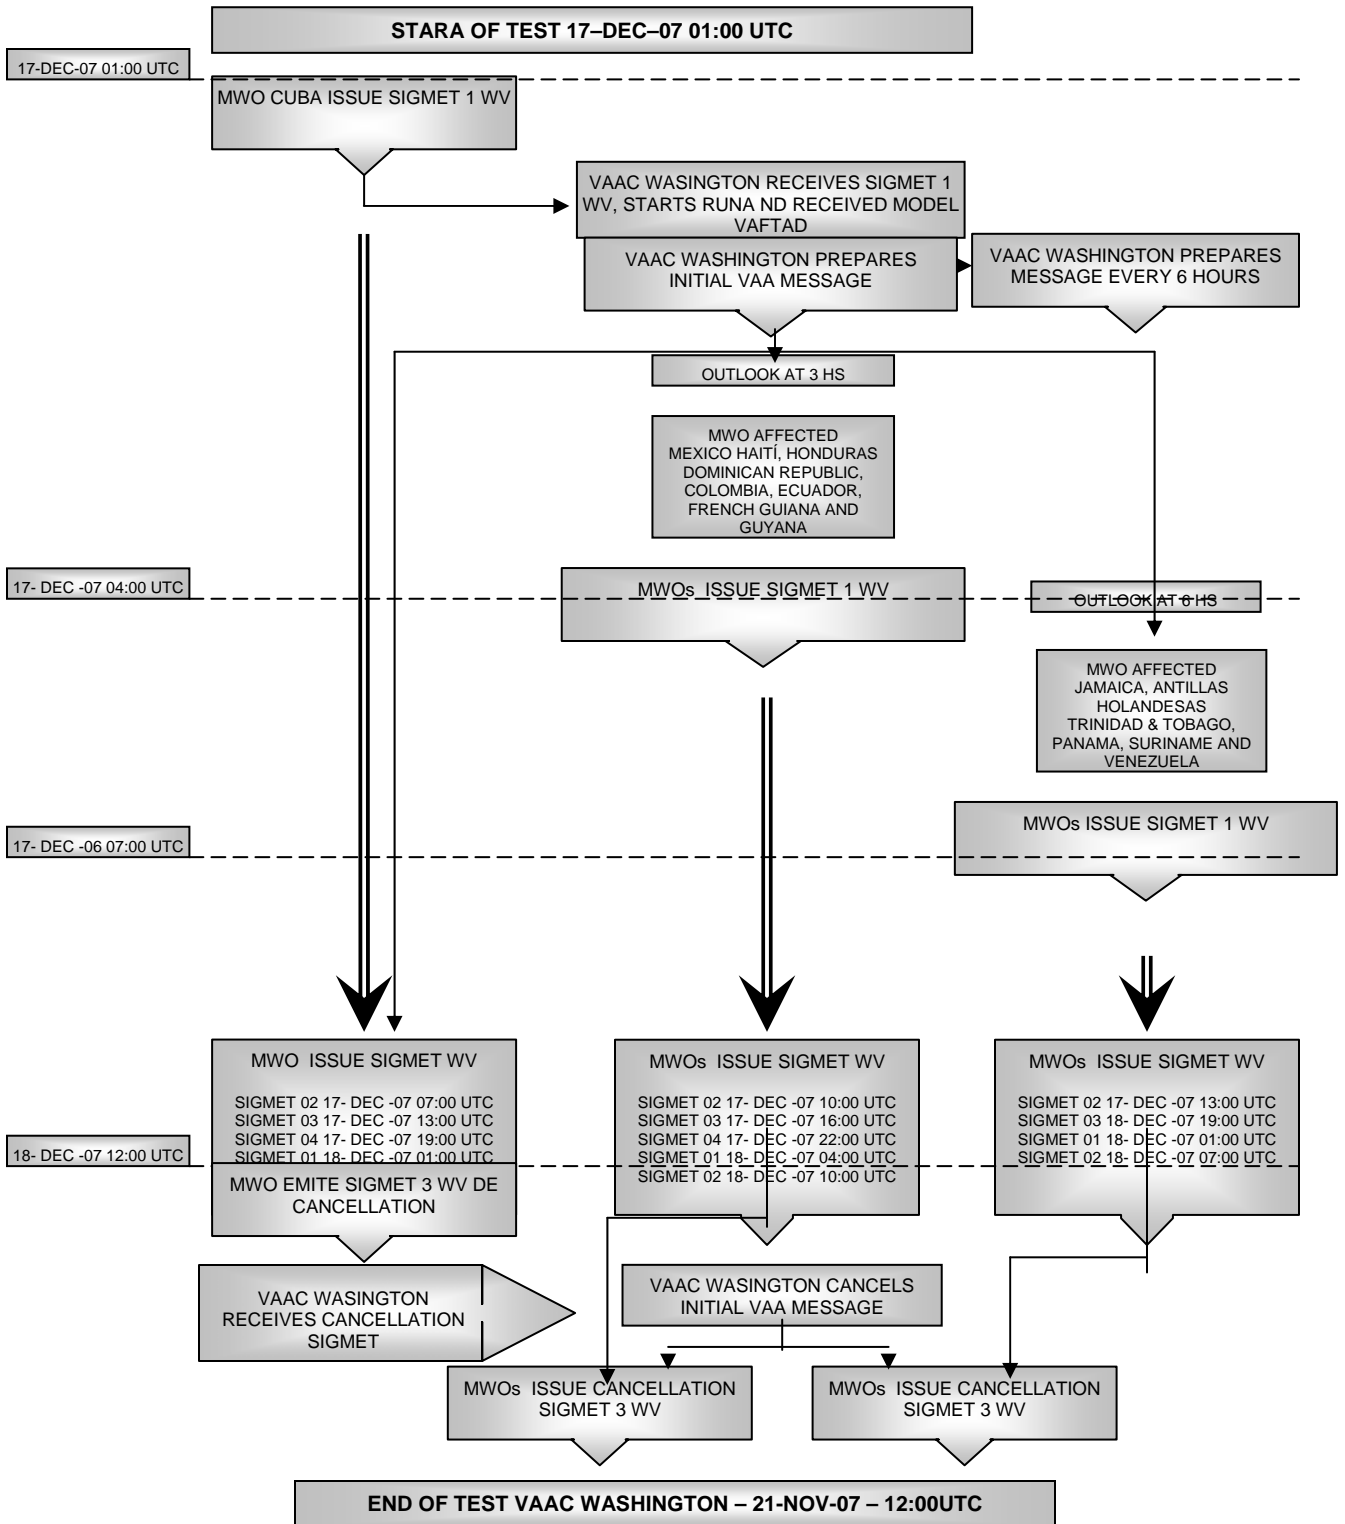

Appendix A

DIAGRAM OF SIGMET WV MESSAGES ISSUANCE BY MWOs UNDER THE RESPONSIBILITY OF VAAC WASHINGTON