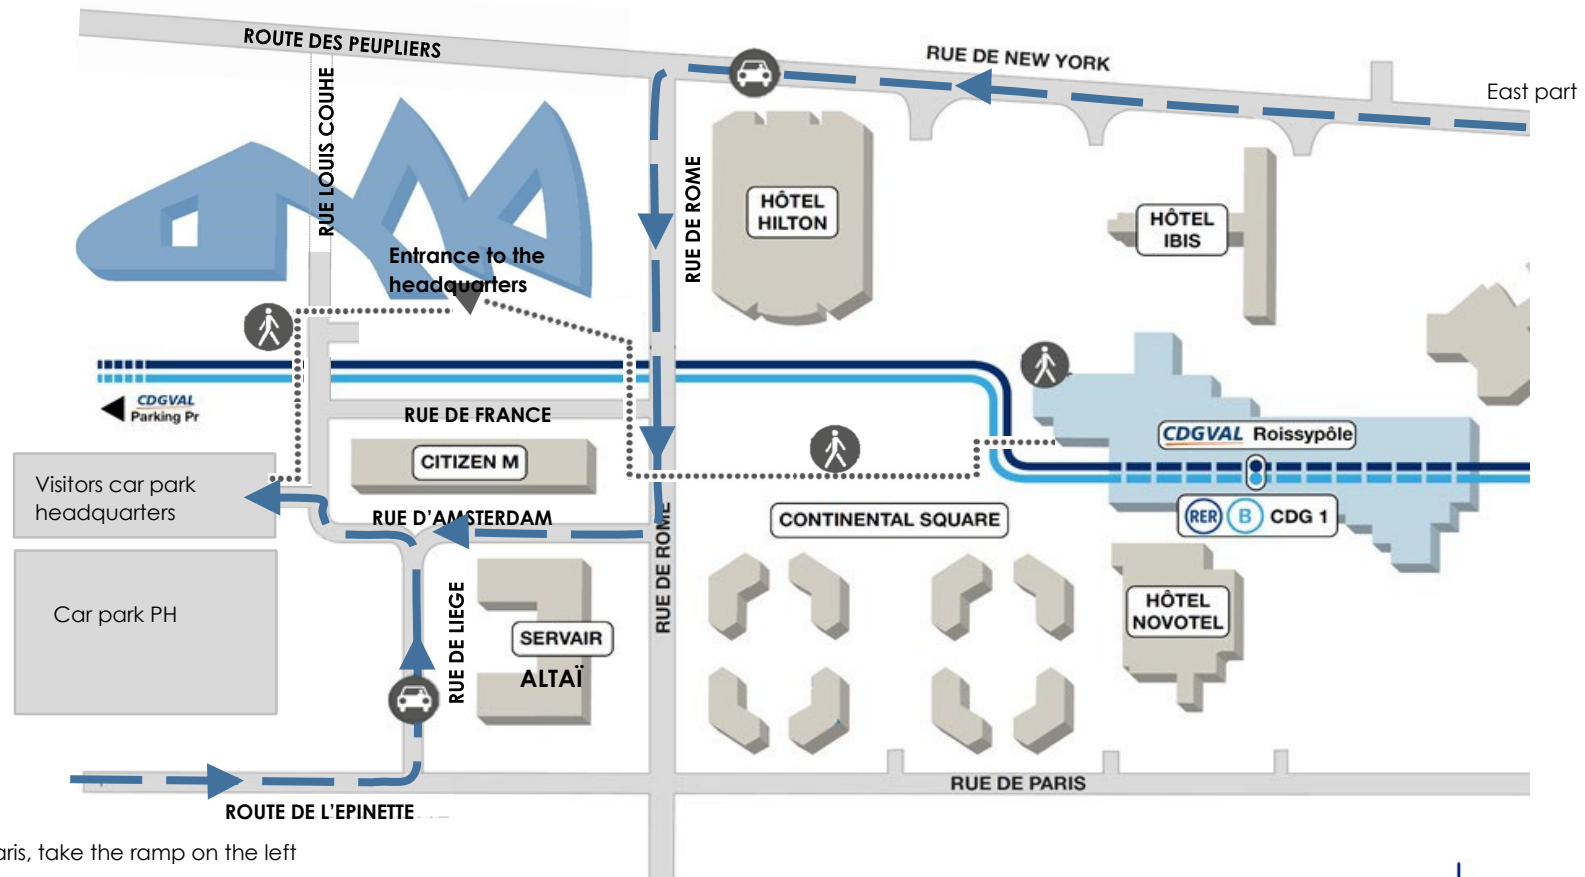

Access to Groupe ADP headquarters

1 rue de France
93290 Tremblay-en-France

Since Paris, take the ramp on the left

Public Transports:

- 1/ By the RER B, go down to the station « CDG1 airport»
- 2/ By Bus, bus station of Roissypôle
- 3/ Since the platform (terminals, TGV and car parks PR/PX) by CDGVAL, station « Terminal 3 – Roissypôle »
- 4/ Exit Ouest part

By car since Paris:

- 1/ By Highways A1 and A3,
- 2/ Follow the direction of « Roissypôle » and Siège Social (headquarters),
- 3/ Pass the airlift, take just on the left the ramp which bring you until the car park

By car since the East part:

- 1/ Follow the direction of « Roissypôle » et Siège Social Groupe ADP,
- 2/ Take Rome road until the car park

Parking:

- Visitors car park headquarters