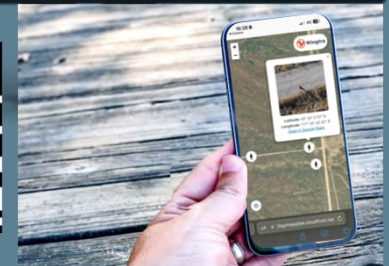

Site management | Flight planning

WingtraRAY

Ultimate aerial efficiency

Fast Aerial Intelligence
Fly 40 ha in under 10 minutes,
AI intel ready minutes after landing

Act Before the Helicopter
Deploy instantly on-scene; deliver
insights before requesting support

Decide with Certainty
Rule areas in or out fast,
focusing search assets where it
matters most

WingtraSAR.ai

Detection Processing | Export

1. Plan

2. Fly

3. Process & Share

Mission 1 - Alpine Rescue Service of the Italian Finance Police - Chiavenna Valley, IT (15-16th July)