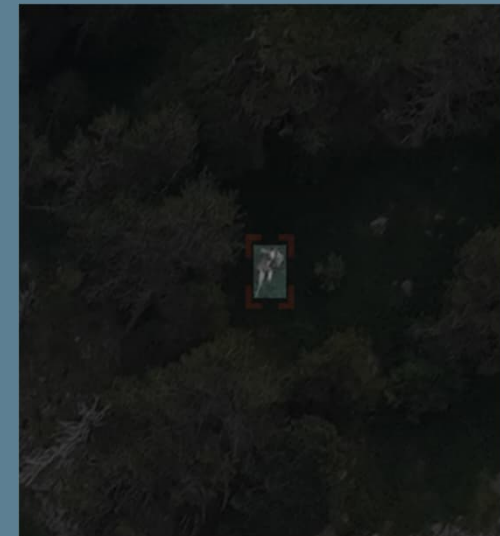

In minutes, SAR.ai scans hundreds of hectares — covering terrain faster and more completely than helicopters or ground crews.

WingtraSAR.ai

Search Smarter. Rescue

**WingtraSAR.ai
pinpoints subjects
hidden from human
view — even in
shadows, foliage, or
complex terrain.**