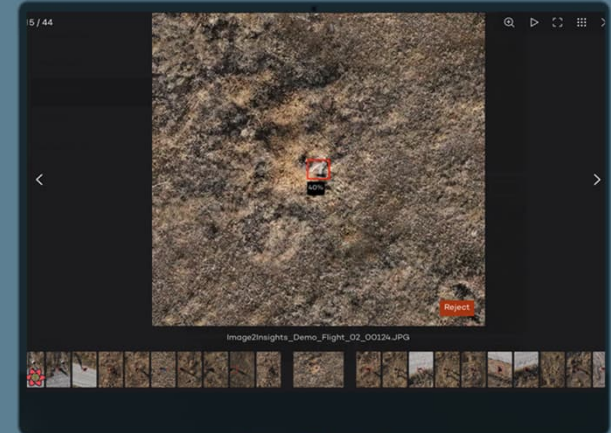

WingtraSAR.ai

Detection Processing | Export

1. Plan

2. Fly

3. Process & Share