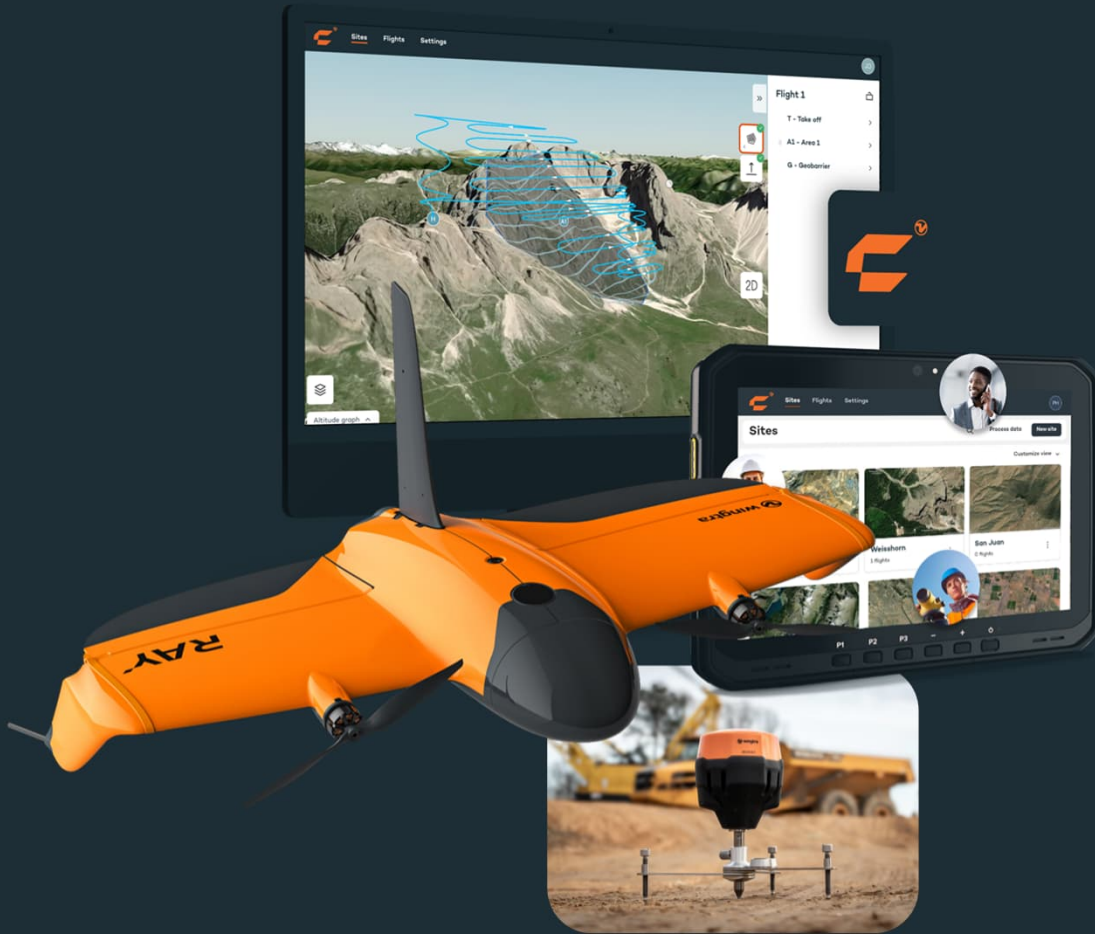

wingtra

Presented by
Mr Armin Ambühl - CTO