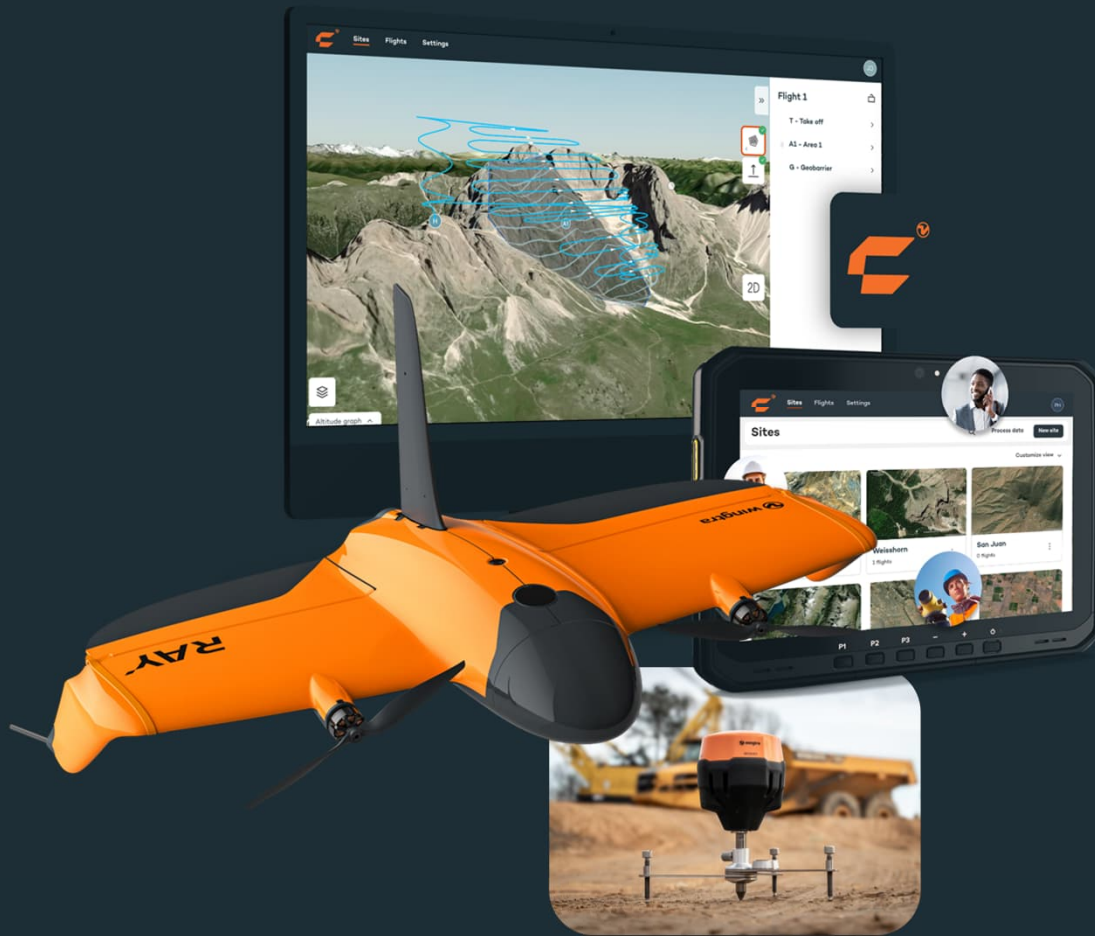

Wingtra is the leading **aerial insights company** for mapping, surveying & humanitarian applications