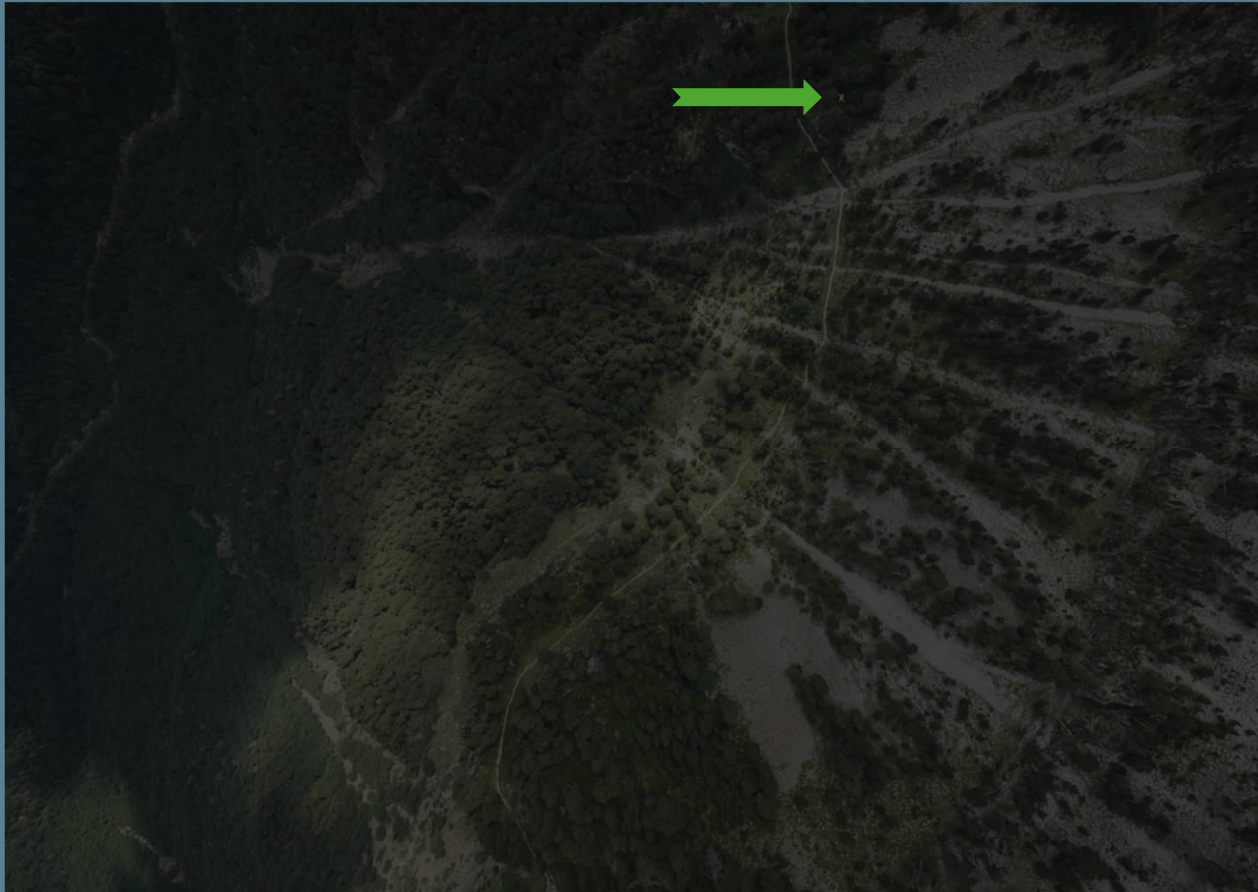

Across a vast stretch of the Pyrenees, WingtraSAR.ai carried out the wide-area search in place of a helicopter — freeing that critical resource for other urgent tasks.

WingtraSAR.ai

Search Smarter. Rescue

In minutes, SAR.ai scans hundreds of hectares — covering terrain faster and more completely than helicopters or ground crews.

WingtraSAR.ai

Search Smarter. Rescue

**WingtraSAR.ai
pinpoints subjects
hidden from human
view — even in
shadows, foliage, or
complex terrain.**