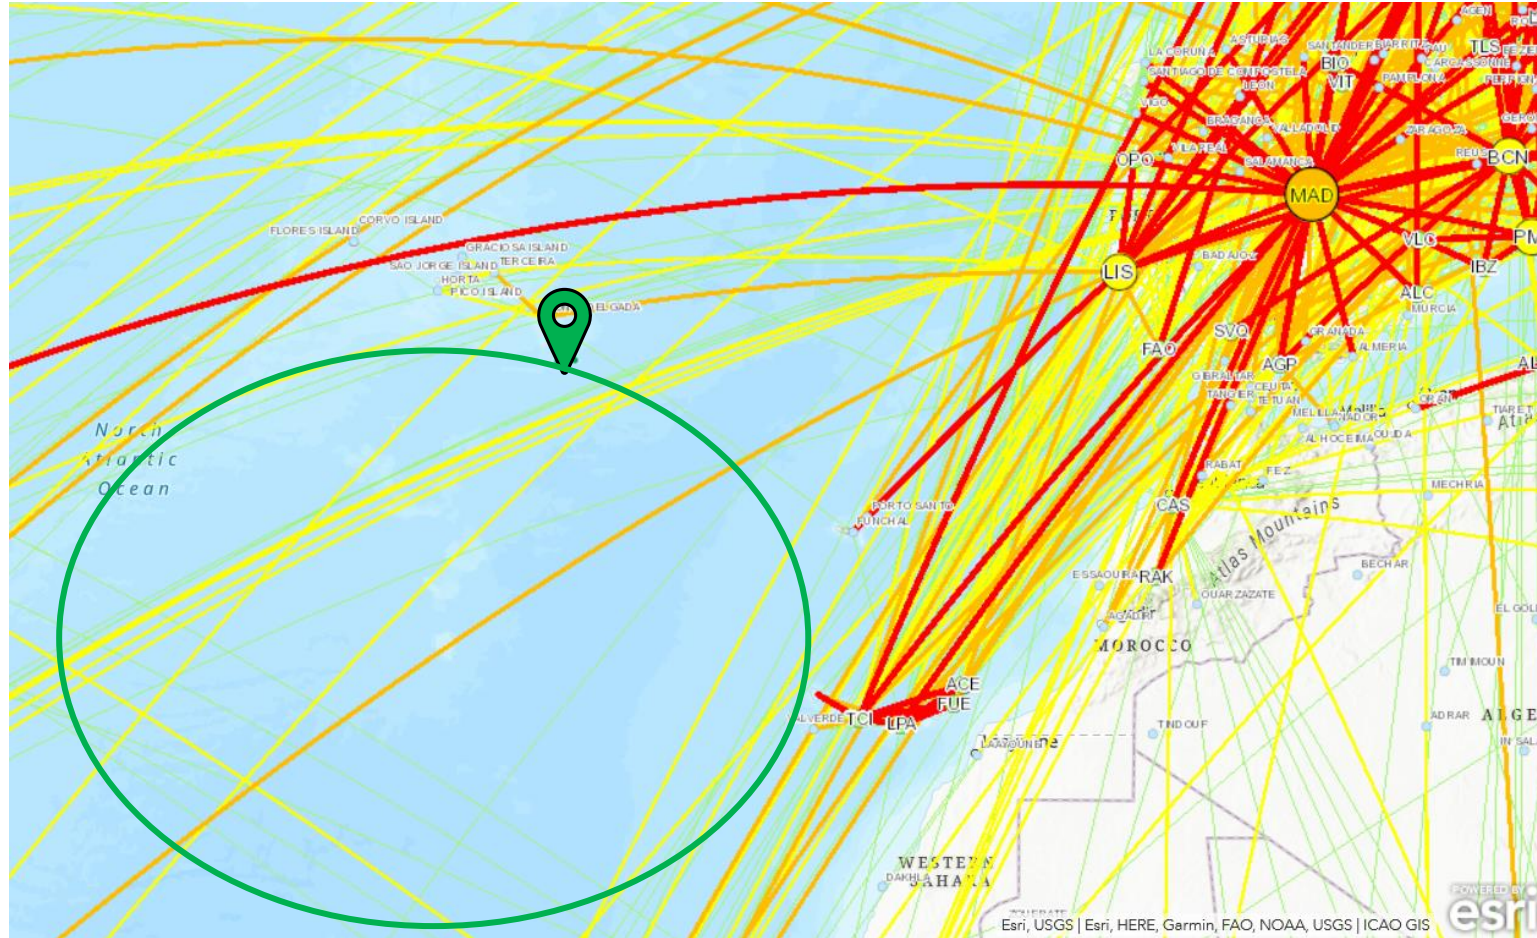

Q1

Q2

Q3

Sounding rocket tests

Suborbital Launches

Suborbital Launch Demo

Orbital Launches

AIRSPACE USE

Air Traffic Flow Chart 2010 ©ICAO

FROM AZORES TO SPACE

NAT WKS CSO
Paris, 13 May 2024

ICAO

AIRSPACE USE

Operational area for suborbital launches (730 km range)

AIRSPACE USE

The ASC foresees 3 launch azimuths for SSO, Polar and LEO orbits.