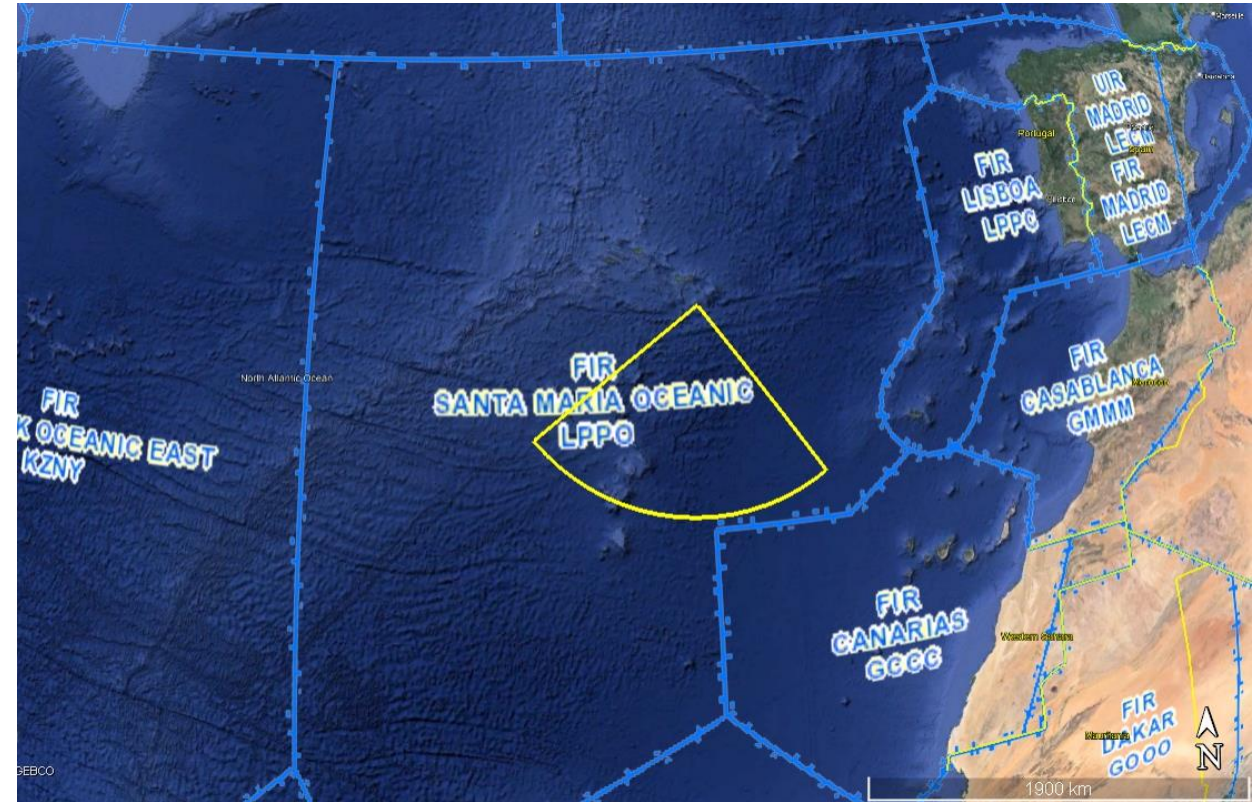

ICAO

SANTA MARIA SPACEPORT

Workshop on New
Entrants Integration and
CSO in the NAT Region

Paris, 13 May 2024

ASC

FROM AZORES TO SPACE

OUR SERVICES

The Atlantic Spaceport Consortium, Lda. is a privately funded company promoting and working on the Azores spaceport project since 2019. We seek to construct, operate and exploit an open commercial spaceport from the island of Santa Maria, Azores.

Air Traffic Flow Chart 2010 ©ICAO

FROM AZORES TO SPACE

NAT WKS CSO
Paris, 13 May 2024

ICAO

AIRSPACE USE

Operational area for suborbital launches (730 km range)

AIRSPACE USE

The ASC foresees 3 launch azimuths for SSO, Polar and LEO orbits.