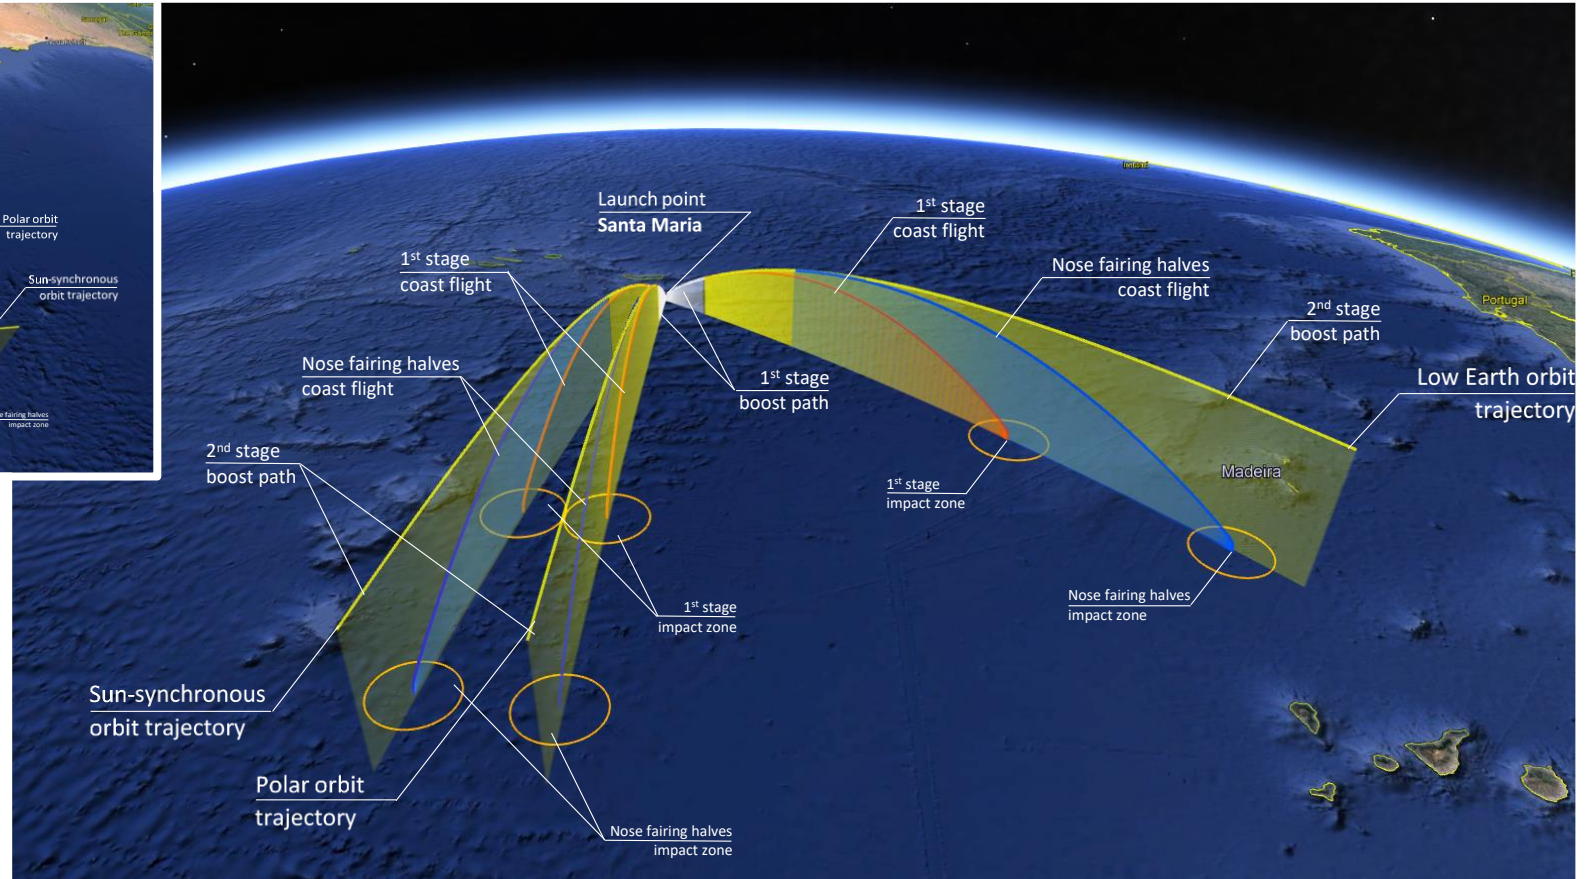

ICAO

SANTA MARIA SPACEPORT

Workshop on New
Entrants Integration and
CSO in the NAT Region

Paris, 13 May 2024

ASC

FROM AZORES TO SPACE

OUR SERVICES

The Atlantic Spaceport Consortium, Lda. is a privately funded company promoting and working on the Azores spaceport project since 2019. We seek to construct, operate and exploit an open commercial spaceport from the island of Santa Maria, Azores.

Air Traffic Flow Chart 2010 ©ICAO

FROM AZORES TO SPACE

NAT WKS CSO
Paris, 13 May 2024

ICAO

AIRSPACE USE

Operational area for suborbital launches (730 km range)

AIRSPACE USE

The ASC foresees 3 launch azimuths for SSO, Polar and LEO orbits.

ICAO

FROM AZORES TO SPACE

NAT WKS CSO
Paris, 13 May 2024

AIRSPACE USE

The Santa Maria spaceport is privileged:
only one TMA, only one FIR, only one Area Control Centre for most/all
its operations.

Nonetheless, what would make our job easier?