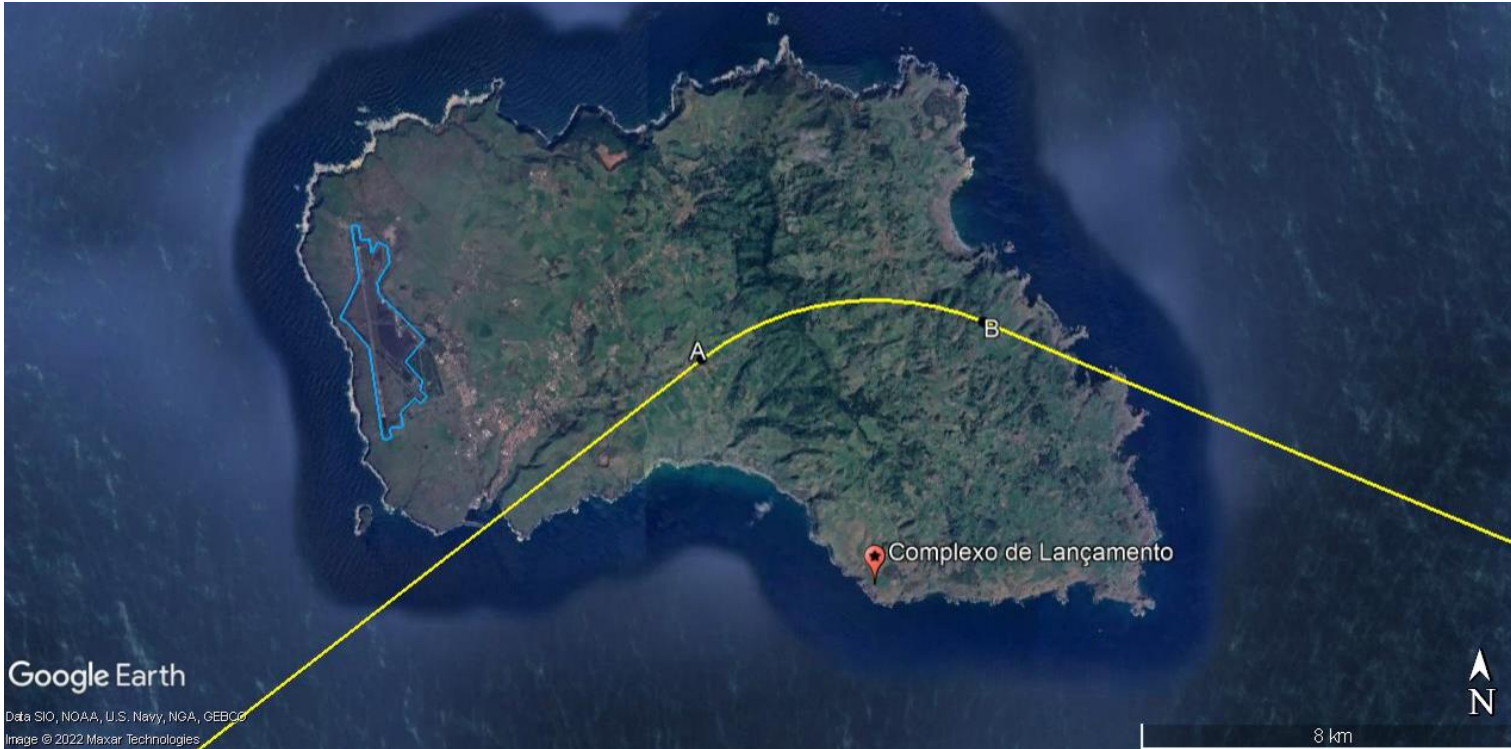

LPAZ outside of TFR

AEROPORTO DE SANTA MARIA - HORÁRIO DE VERÃO 31 de março a 26 de outubro de 2024

	Nº VOO	CHEGADA	PARTIDA	PERÍODO
2ª FEIRA	SP101/100	07:00	07:25	Todo o período
	SP103/102	12:45	13:10	3 de junho a 30 de setembro
	SP105/104	17:30	17:55	1 de abril a 27 de maio e de 7 a 21 de outubro
	SP1109/1108	19:25	19:55	3 de junho a 30 de setembro
	SP107/106	20:30	20:55	3 de junho a 30 de setembro
	SP101/100	07:00	07:25	Todo o período
3ª FEIRA	SP103/102	12:45	13:10	4 de junho a 24 de setembro
	SP105/104	17:30	17:55	2 de abril a 28 de maio e de 1 a 22 de outubro
	SP107/106	19:40	20:05	4 de junho a 24 de setembro
	SP1109/1108	19:25	19:55	4 de junho a 24 de setembro
	SP107/106	20:30	20:55	4 de junho a 24 de setembro
	SP101/100	07:00	07:25	Todo o período
4ª FEIRA	SP103/102	12:45	13:10	5 de junho a 25 de setembro
	SP105/104	17:30	17:55	3 de abril a 29 de maio e de 2 a 23 de outubro
	SP107/106	19:55	20:20	5 de junho a 25 de setembro
	SP1109/1108	19:25	19:55	5 de junho a 25 de setembro
	SP107/106	20:30	20:55	5 de junho a 25 de setembro
	SP101/100	07:00	07:25	Todo o período
5ª FEIRA	SP7105/7104	14:45	15:05	4 de abril a 30 de maio e de 3 a 24 de outubro
	SP103/102	12:45	13:10	6 de junho a 26 de setembro
	S44012*	13:10	13:55	04 de abril a 30 de maio
	S4113/114	14:05	15:15	06 de junho a 24 de outubro
	SP105/104	17:30	17:55	6 de junho a 26 de setembro
	SP107/106	19:40	20:05	4 de abril a 30 de maio e de 3 a 24 de outubro
	SP1109/1108	19:25	19:55	6 de junho a 26 de setembro
	SP107/106	20:30	20:55	6 de junho a 26 de setembro
6ª FEIRA	SP101/100	07:00	07:25	Todo o período
	SP103/102	12:45	13:10	7 de junho a 27 de setembro
	SP105/104	17:30	17:55	5 de abril a 31 de maio e de 4 a 25 de outubro
	SP107/106	19:55	20:20	7 de junho a 27 de setembro
	SP1109/1108	19:25	19:55	7 de junho a 27 de setembro
	SP107/106	20:30	20:55	7 de junho a 27 de setembro
SÁBADO	SP101/100	07:00	07:25	Todo o período
	SP103/102	12:45	13:10	1 de junho a 28 de setembro
	SP105/104	17:30	17:55	6 de abril a 25 de maio e de 5 a 26 de outubro
	SP107/106	19:30	19:55	1 de junho a 28 de setembro
	SP1109/1108	19:25	19:55	1 de junho a 28 de setembro
	SP107/106	20:30	20:55	1 de junho a 28 de setembro
DOMINGO	SP101/100	07:00	07:25	Todo o período
	SP7105/7104	14:45	15:05	31 de março a 26 de maio e de 6 a 20 de outubro
	SP103/102	12:45	13:10	2 de junho a 29 de setembro
	S4113/114	14:05	15:15	31 de março a 20 de outubro
	SP105/104	17:30	17:55	2 de junho a 29 de setembro
	SP107/106	19:30	19:55	31 de março a 26 de maio e de 6 a 20 de outubro
	SP1109/1108	19:25	19:55	2 de junho a 29 de setembro
SP107/106	20:30	20:55	2 de junho a 29 de setembro	

ICAO

FROM AZORES TO SPACE

NAT WKS CSO
Paris, 13 May 2024