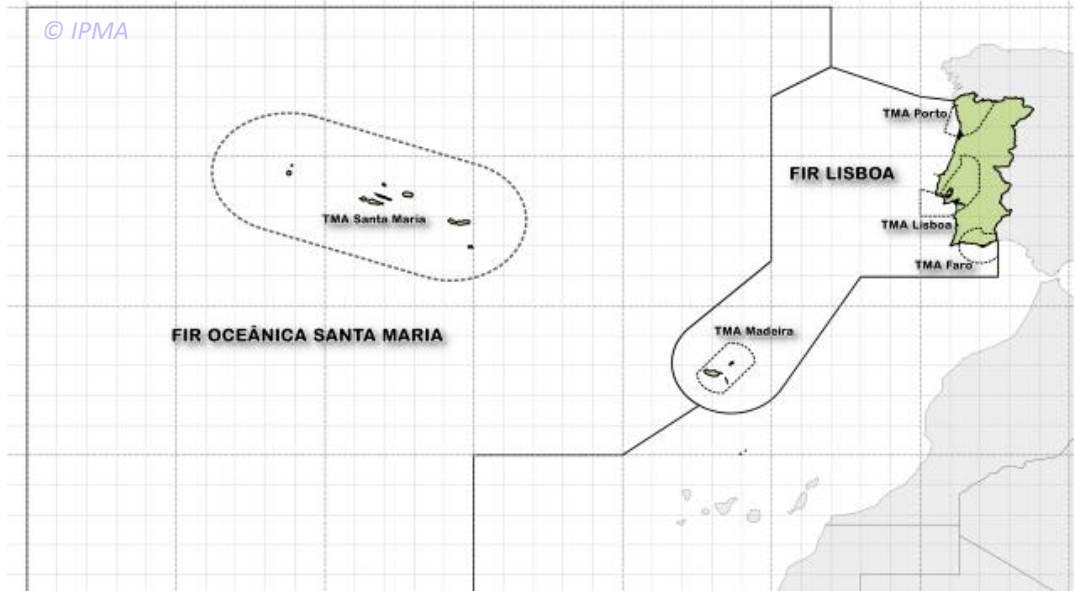

Air Traffic Flow Chart 2010 ©ICAO

FROM AZORES TO SPACE

NAT WKS CSO
Paris, 13 May 2024

ICAO

AIRSPACE USE

Operational area for suborbital launches (730 km range)

AIRSPACE USE

The ASC foresees 3 launch azimuths for SSO, Polar and LEO orbits.