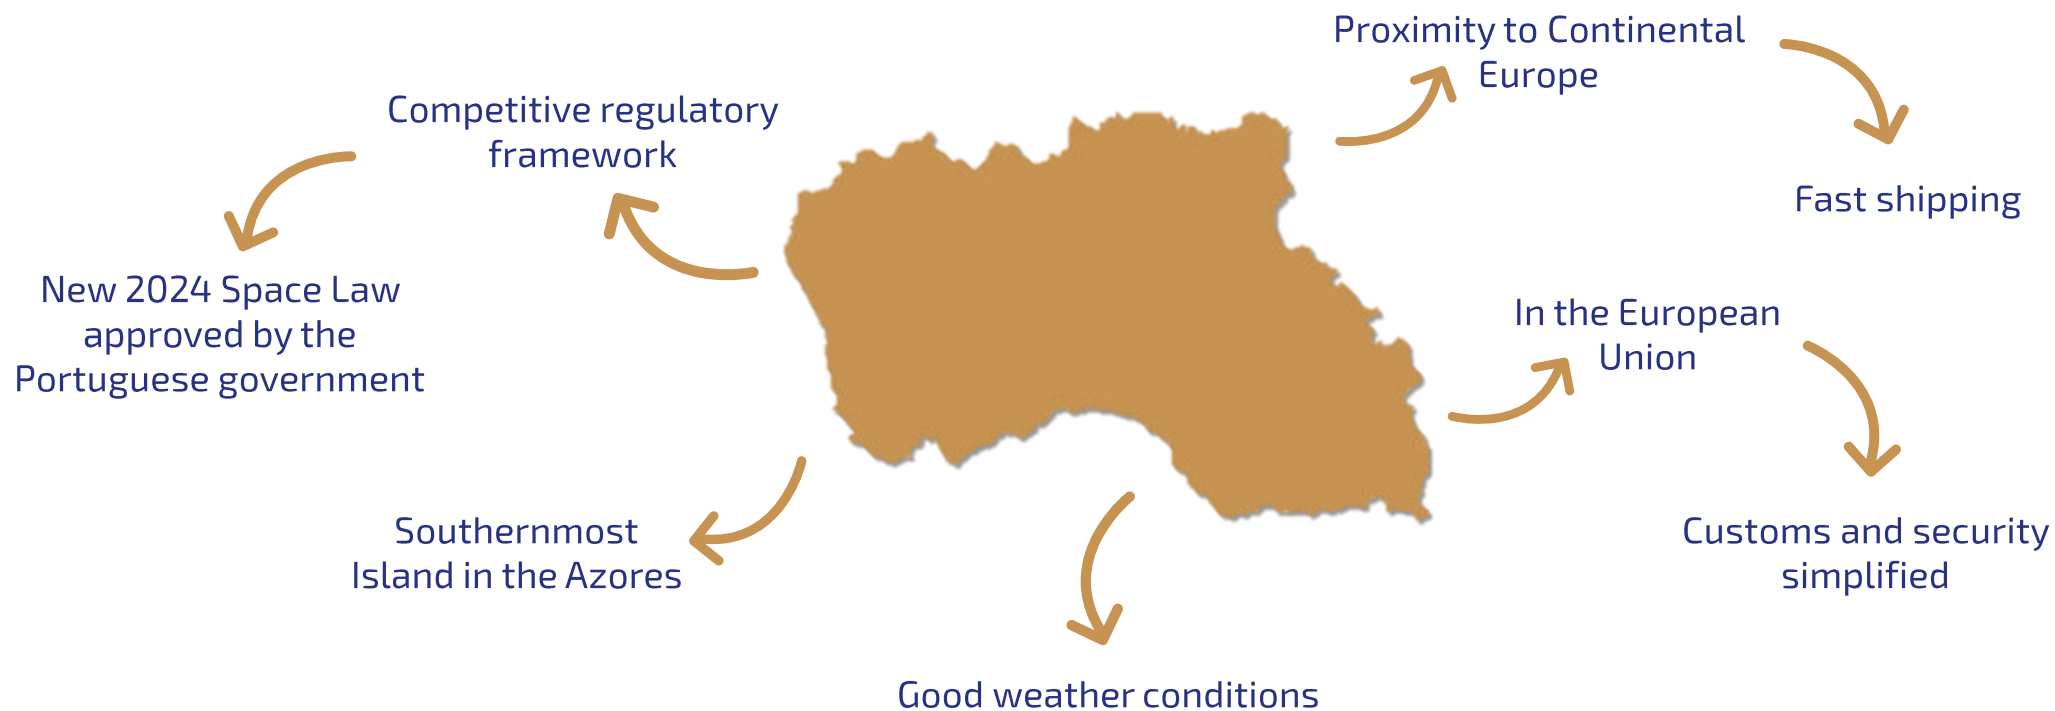

OUR SERVICES

Why Santa Maria?