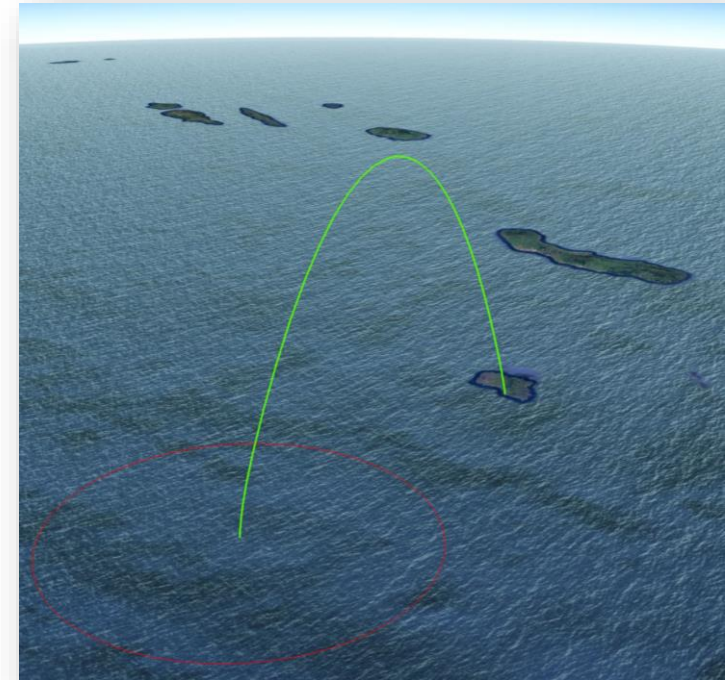

OUR SERVICES

ICAO

FROM AZORES TO SPACE

NAT WKS CSO
Paris, 13 May 2024

CURRENT STATUS

SUBORBITAL LAUNCH DEMONSTRATION

Objectives:

- ✓ Demonstrate launch site
- ✓ Validate operational procedures for airspace closure/monitoring with ATC (NAV Portugal)

Air Traffic Flow Chart 2010 ©ICAO

FROM AZORES TO SPACE

NAT WKS CSO
Paris, 13 May 2024

ICAO

AIRSPACE USE

Operational area for suborbital launches (730 km range)

AIRSPACE USE

The ASC foresees 3 launch azimuths for SSO, Polar and LEO orbits.