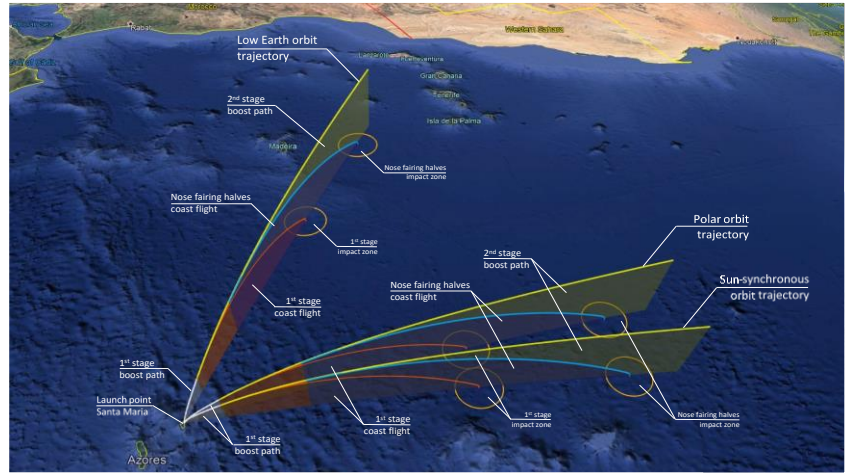

Air Traffic Flow Chart 2010 ©ICAO

FROM AZORES TO SPACE

NAT WKS CSO
Paris, 13 May 2024

ICAO

AIRSPACE USE

Operational area for suborbital launches (730 km range)

AIRSPACE USE

The ASC foresees 3 launch azimuths for SSO, Polar and LEO orbits.

ICAO

FROM AZORES TO SPACE

NAT WKS CSO
Paris, 13 May 2024

AIRSPACE USE

The Santa Maria spaceport is privileged:
only one TMA, only one FIR, only one Area Control Centre for most/all
its operations.

Nonetheless, what would make our job easier?