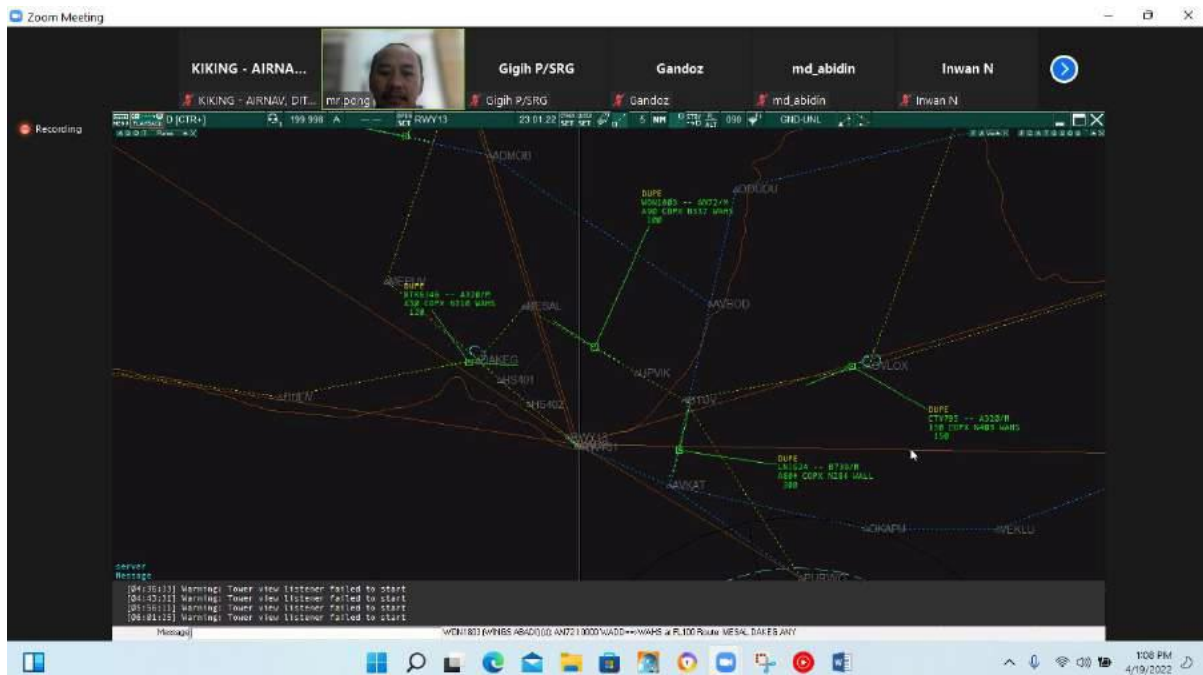

**2. DISCUSSION**

**PBN Training for ATC**

- 2.1 The objective of the course is to facilitate the application of PBN procedures through the improvement of understanding of the PBN concept and the PBN procedures by air traffic controllers. This will also improve the efficiency and capacity of airspace and the safety of operations, which will accelerate the implementation. Indonesia has conducted 17 PBN training ATC personnel in the year 2021 and 2 PBN training in the year 2022 (up until 15 March 2022). In terms of procedure development for ATC training materials consist of separations, routes and procedures, coordination, communications, contingencies, and emergencies.

- 2.2 The training has been performed by the simulator and conducted online and offline consistent with the location of the ATC Unit. Since reported in PBNICG/9 in 2022, Indonesia has increased the implementation of PBN by 10% for international airports and 20% for domestic airports. The PBN training program in Indonesia is basic training, recurrent and advanced. The topics are en route PBN (RNAV 2), terminal (RNP 1), and approach (RNP APCH).
- 2.3 Training local ATCs would improve confidence in the management of PBN traffic and provide a better perception of benefits in terms of workload and complexity reduction. PBN Training content is as follows:
- Familiarization: principles, Concept of operations, AIP changes, Area of operations, SIM – exercise 1
  - Contingencies: Mixed-mode traffic, lateral separation, aircraft deviations, and future change, SIM – exercise 2
  - Competency assessments: exam, practical assessment, the review process
- 2.4 The objective of the course is to facilitate the application of PBN procedures through the improvement of understanding of the PBN concept and the PBN procedures by air traffic controllers. This will also improve the efficiency and capacity of airspace and the safety of operations, which will accelerate PBN implementation in Indonesia.