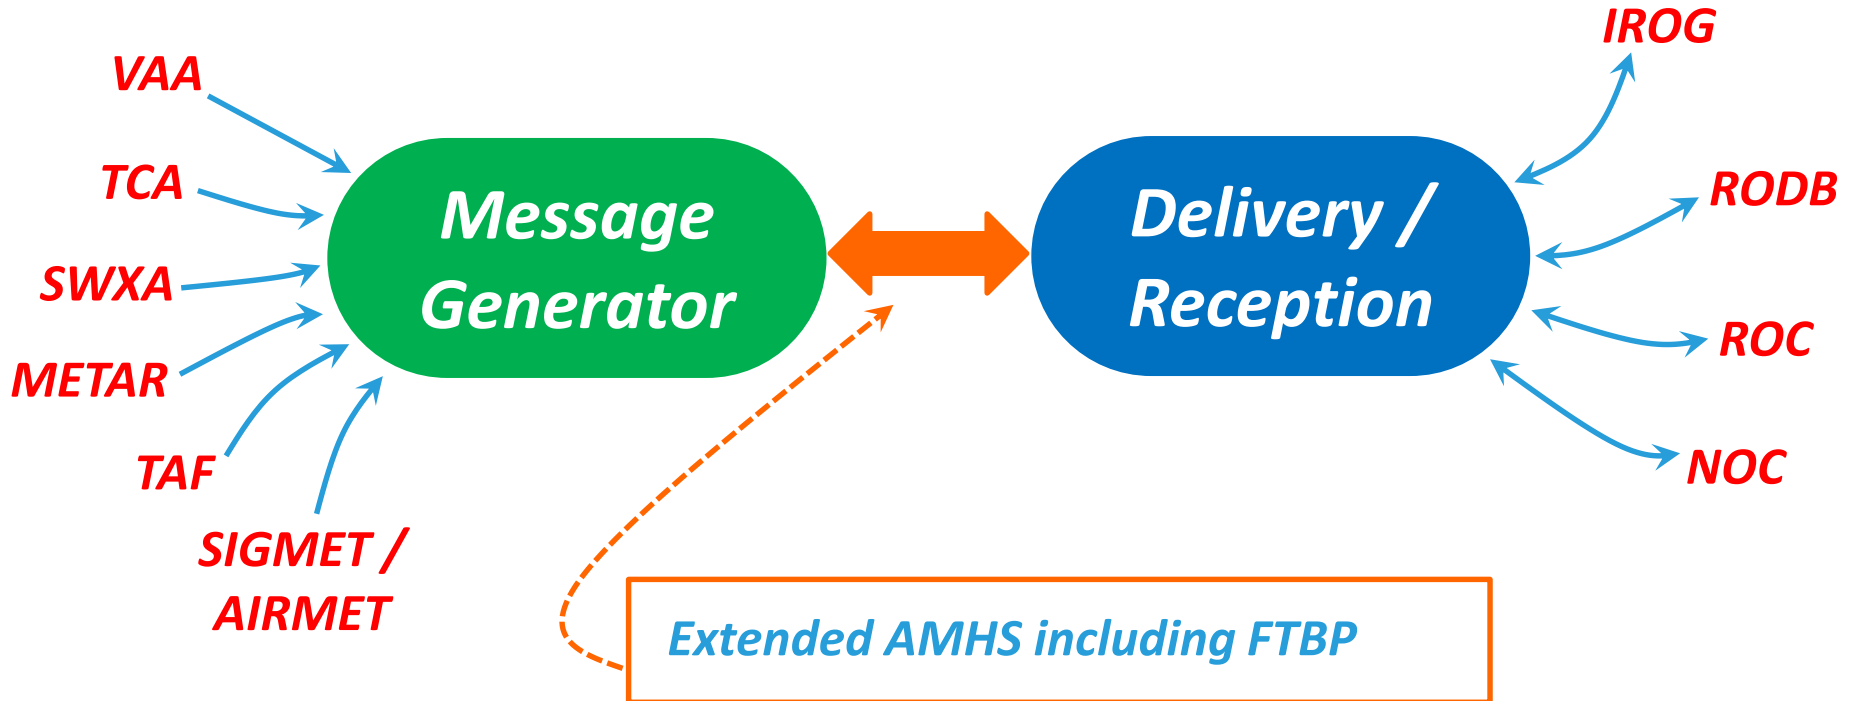

ICAO BANGKOK

UNITING AVIATION

Testing the Exchange of IWXXM Messages

Goh Wee Poh

Meteorological Service Singapore – RODB Singapore

Webinar on the implementation of the ICAO Meteorological
Information Exchange Model (IWXXM), 27-29 October 2020

Outline

- IWXXM Message Generation
- Roles of Testers
- Conduct of Tests
- Review of Tests
- APAC RODBs Test Status

IWXXM Message Generation

ROBEX Scheme

Roles of Testers

Communicator

Test Preparation

Coordination