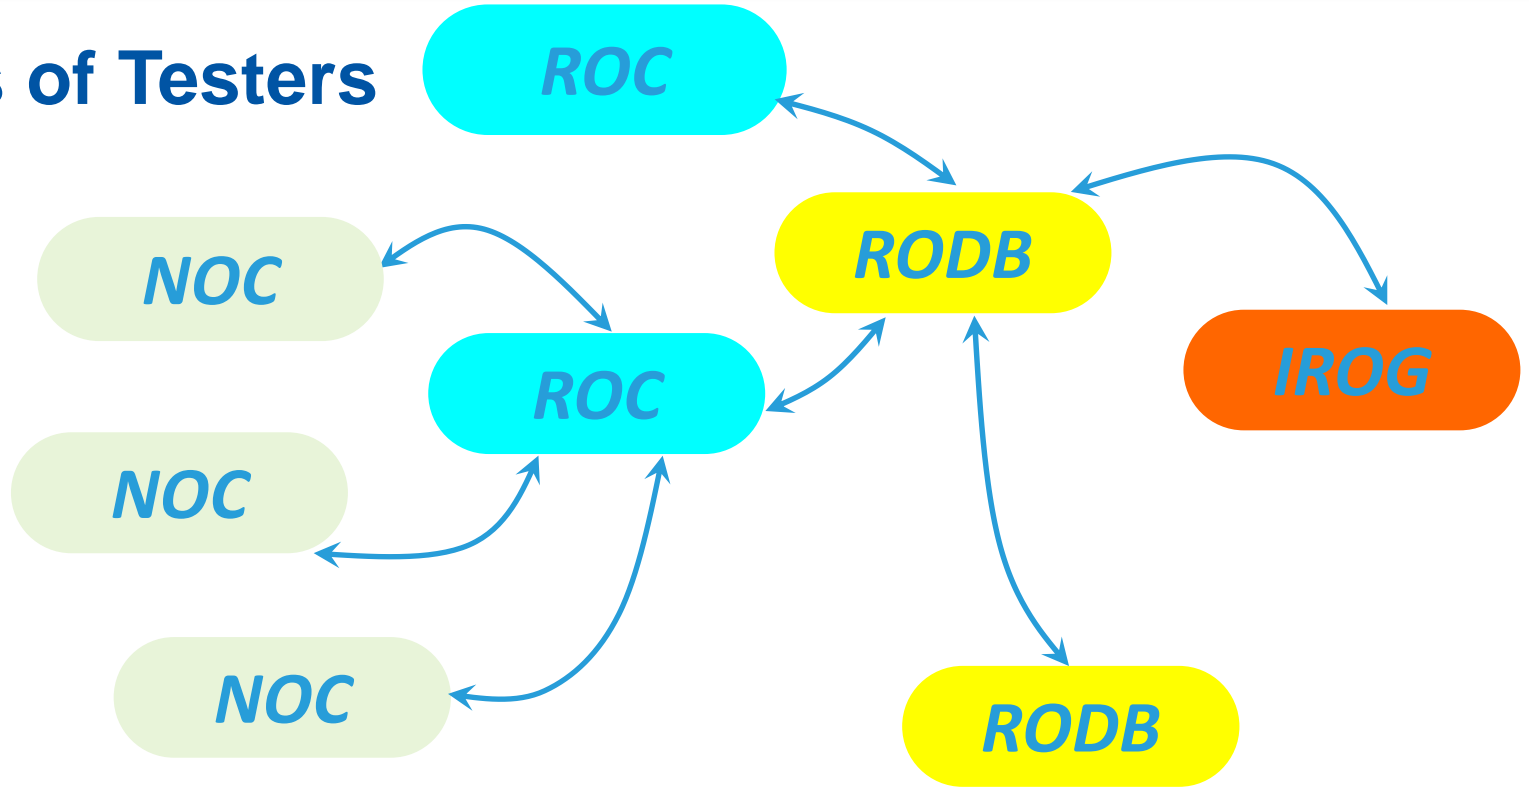

ICAO BANGKOK

UNITING AVIATION

Testing the Exchange of IWXXM Messages

Goh Wee Poh

Meteorological Service Singapore – RODB Singapore

Webinar on the implementation of the ICAO Meteorological
Information Exchange Model (IWXXM), 27-29 October 2020

Outline

- IWXXM Message Generation
- Roles of Testers
- Conduct of Tests
- Review of Tests
- APAC RODBs Test Status

IWXXM Message Generation

ROBEX Scheme

Roles of Testers

Communicator

Test Preparation

Coordination