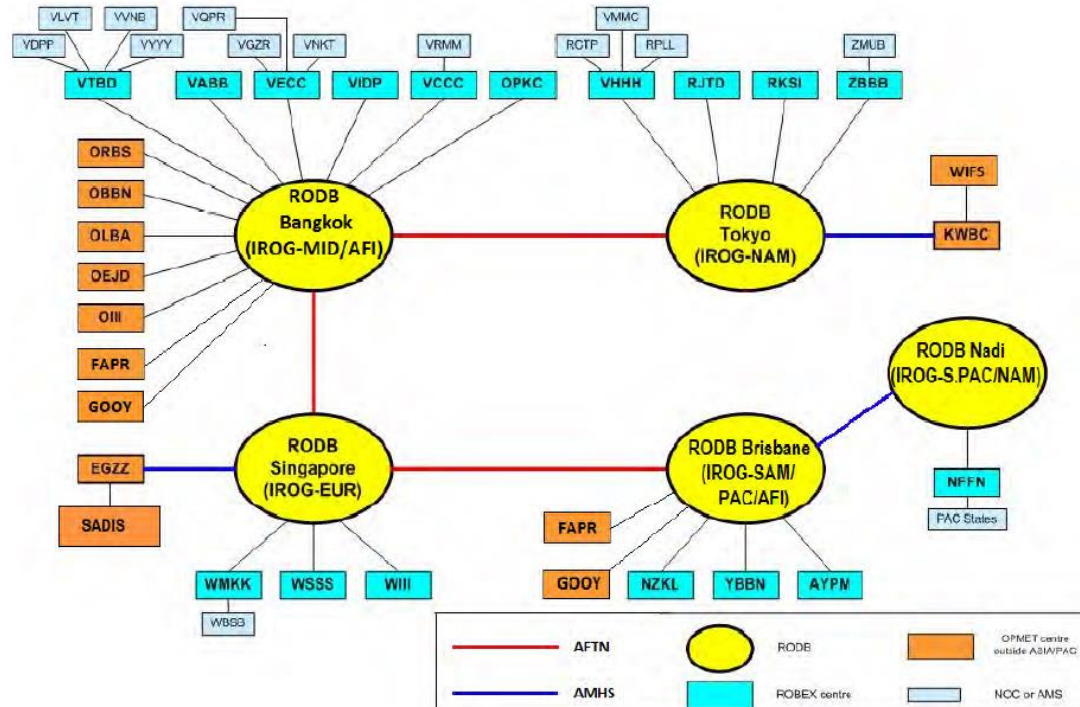

ICAO BANGKOK

UNITING AVIATION

Testing the Exchange of IWXXM Messages

Goh Wee Poh

Meteorological Service Singapore – RODB Singapore

Webinar on the implementation of the ICAO Meteorological
Information Exchange Model (IWXXM), 27-29 October 2020

Outline

- IWXXM Message Generation
- Roles of Testers
- Conduct of Tests
- Review of Tests
- APAC RODBs Test Status

IWXXM Message Generation

ROBEX Scheme

Roles of Testers

Communicator

Test Preparation

Coordination

- *MET and COM*

Identification

- *Potential Centres*

Connection

- *Between COM*
- *Link*

System

- *Message Transfer Agent (MTA)*
- *User Agent (UA)*

Validation