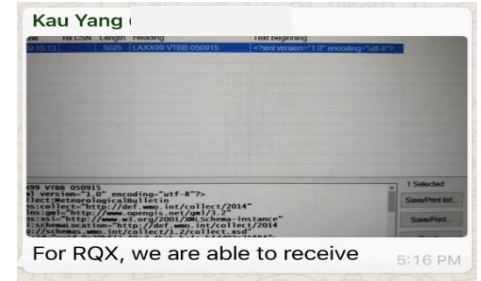

RODB Singapore

Communication

- **Instant Messaging (WhatsApp, LINE, etc)**
- **Email**