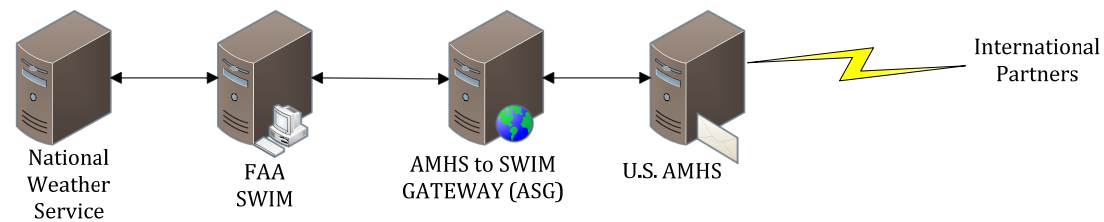

FAA IWXXM Description (cont'd)

- What it looks like...