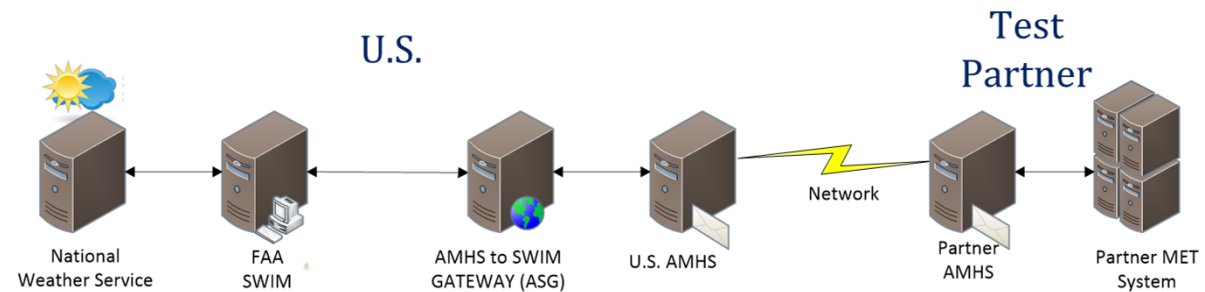

- ASG connects to FAA SWIM
- U.S. NWS also connects to FAA SWIM
- NWS will publish/consume IWXXM data to/from FAA SWIM
- ASG extracts data from FAA SWIM, creates FTBP, and transmits via AMHS
- ASG also receives data from AMHS, extracts IWXXM portion from the FTBP, and publishes the data to FAA SWIM

FAA IWXXM Description (cont'd)

- What it looks like...

Test Phases & Status

- Phase 1: FTBP
 - Cuba & Japan complete

- Phase 2: ASG
 - Cuba complete
 - Japan - November

Test Phases & Status (cont'd)

- Phase 3: End-to-End
 - TBD

Test Procedures

- Numerous sources for test cases, primarily “EUR AMHS Interoperability Test Guidelines for COM Centres with FTBP Relay Capabilities”
- Exchanges of various weather products
- Verification of message profile
- Compressed data, comparing files sent separately
- Load tests, up to 8,000 messages sent simultaneously in each direction; message FTBP approximately 3,500 bytes
 - 4,000 messages with FTBP
 - 4,000 messages with text body part