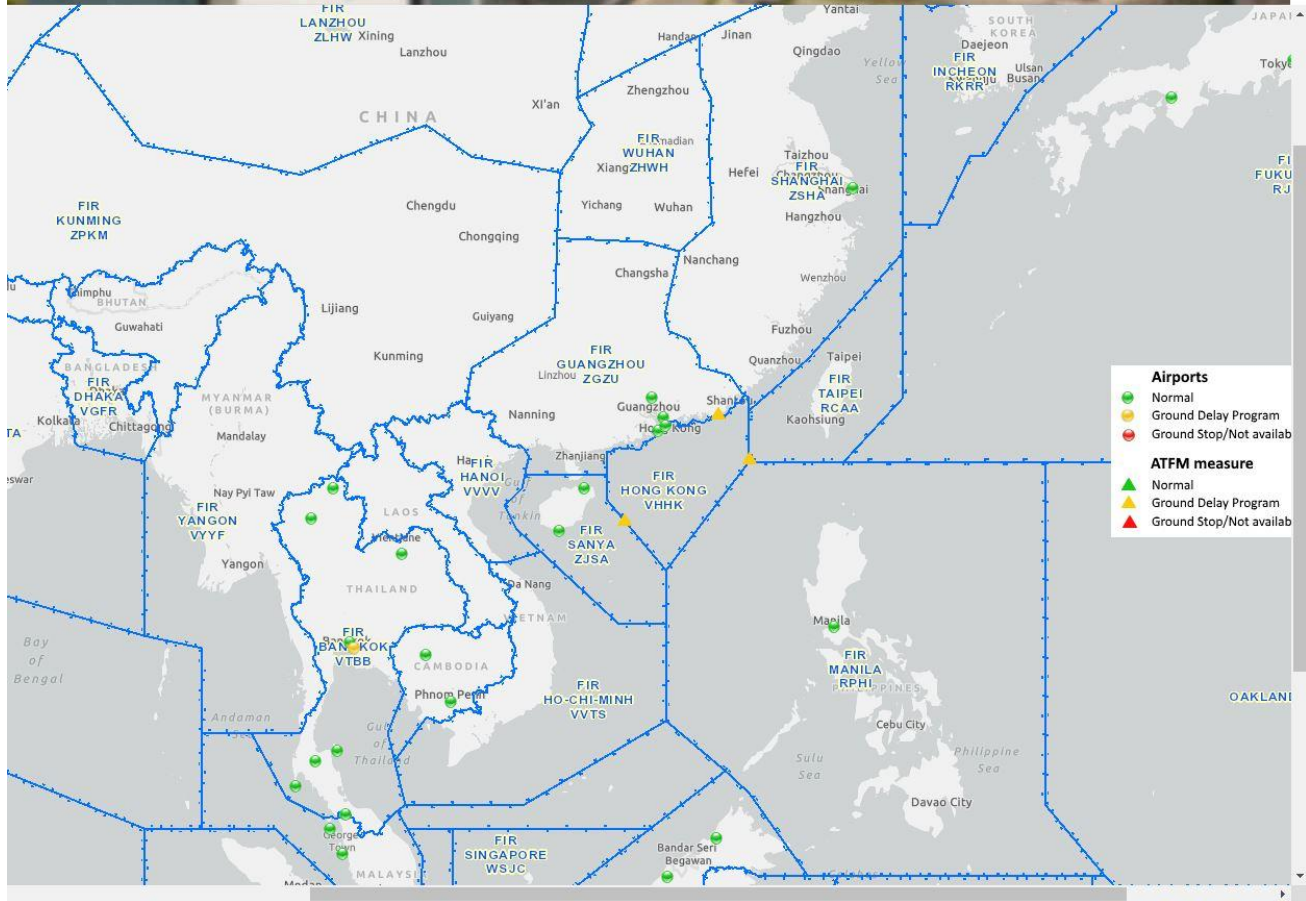

Login
Username
Password
Forget Password?

Air Traffic Flow Management Website

Contact us: hkatfmu@cad.gov.hk

民航處
CIVIL AVIATION
DEPARTMENT

HK ATFM Website

www.atfmc.gov.hk