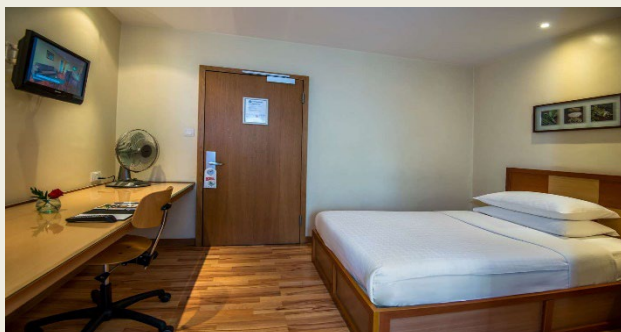

- * Single Room - US\$ 150
- * Bed & Breakfast
Inclusive of all taxes
- * Airport Transfer
Included

Wheelchair accessible 

Use of glass water bottles in conference
halls and solar system for power

BEST WESTERN NAIROBI ★★★
Email: reservations@bestwesternnairobi.com
Website: www.bestwestern.com
Upper Hill, (Outside the City Center)
(Near the Airport), 15 Km to the UN
P.O. Box 25574 - 00100,
G.P.O Nairobi
Tel: 254 719 096000 / 254 20 2746000