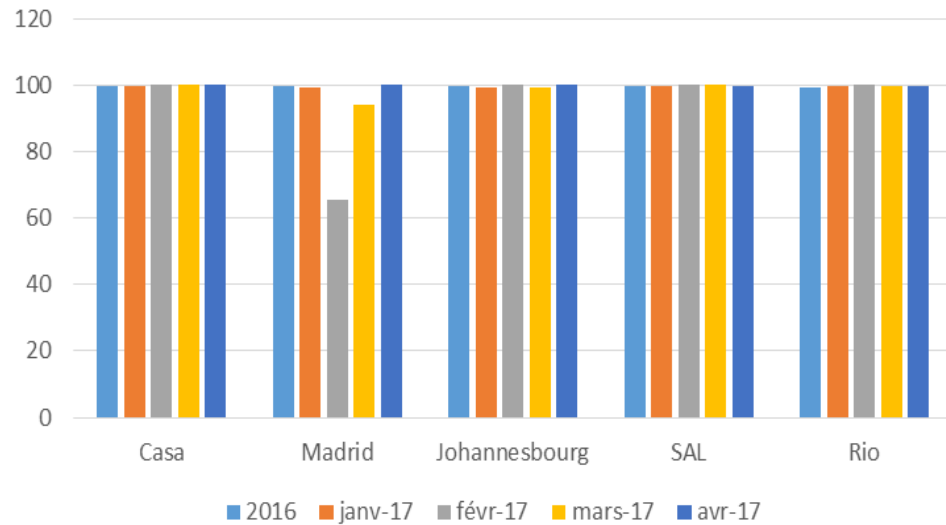

APPENDIX C1

DAKAR centre AFTN availability 2016 - april 2017

NOUAKCHOTT centre AFTN & ATS/DS availability 2016 - april 2017

DAKAR centre ATS/DS availability 2016 - april 2017