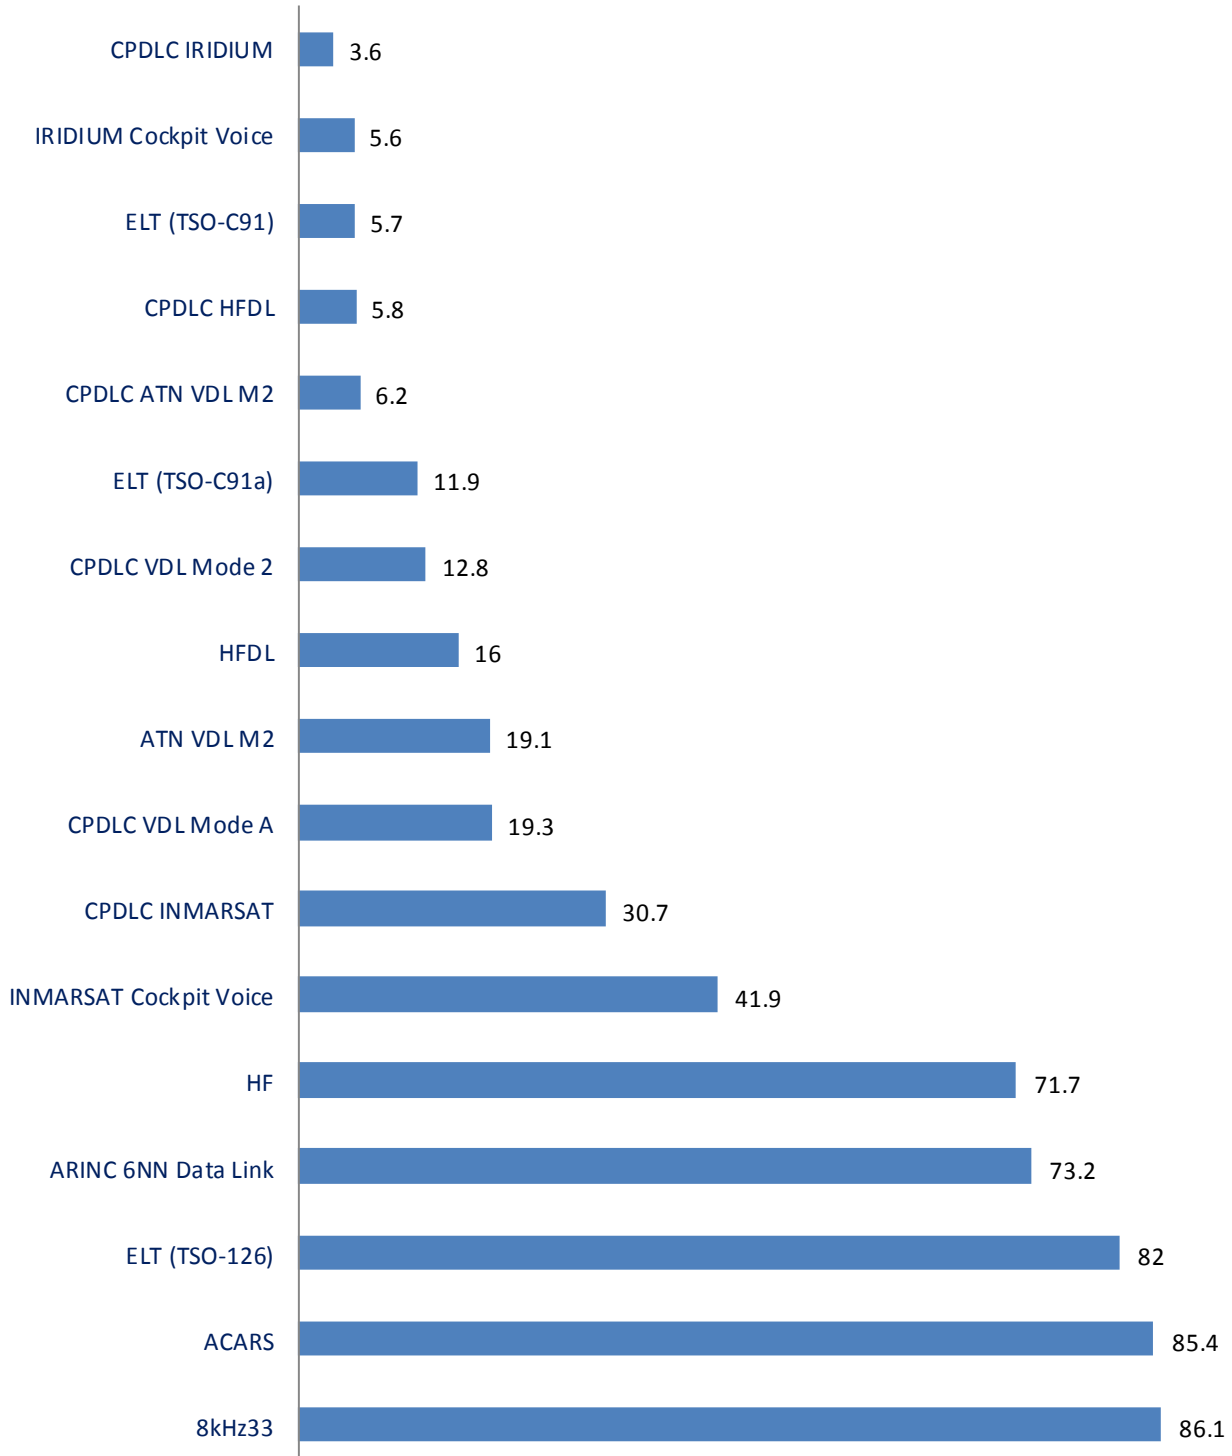

Global CNS Summary (%)

COMMUNICATIONS