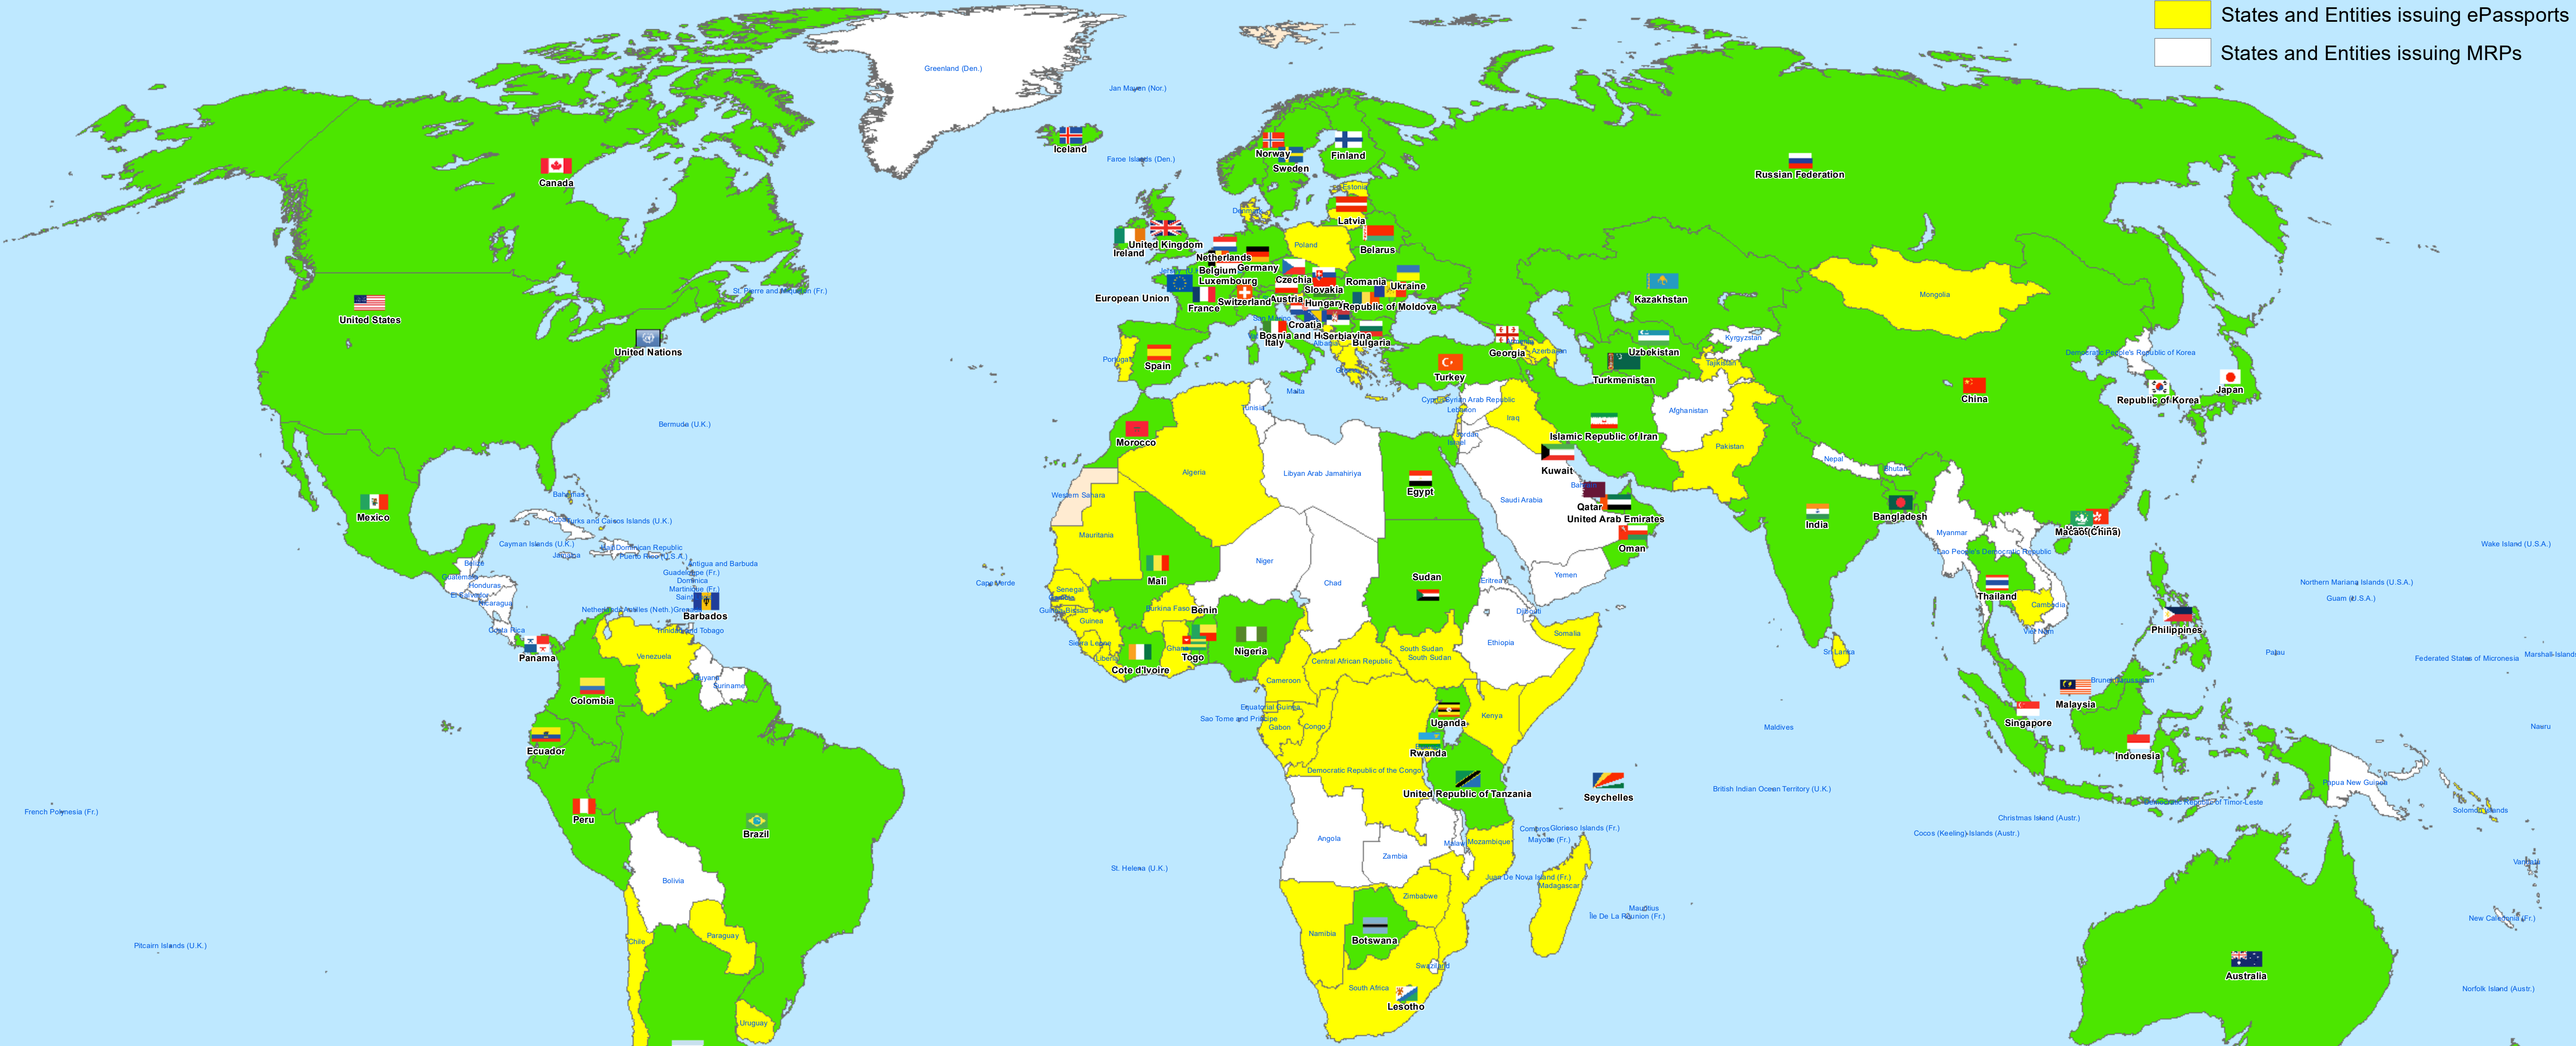

78 PKD Participants and ePassports issuing States and Entities

Legend

- PKD Participants
- States and Entities issuing ePassports
- States and Entities issuing MRPs

- | | | | | |
|------------------------|-------------------|----------------------------|---------------------|--------------------|
| Argentina | Cote d'Ivoire | India | Mexico | Romania |
| Australia | China | Indonesia | Morocco | Russian Federation |
| Austria | Croatia | Iran (Islamic Republic of) | Netherlands | Rwanda |
| Bangladesh | Czechia | Ireland | New Zealand | Seychelles |
| Barbados | Ecuador | Italy | Nigeria | Singapore |
| Belgium | Egypt | Japan | Norway | Slovakia |
| Belarus | European Union | Kazakhstan | Oman | Spain |
| Benin | Finland | Kuwait | Panama | Sudan |
| Bosnia and Herzegovina | France | Latvia | Peru | Sweden |
| Botswana | Georgia | Lesotho | Philippines | Switzerland |
| Brazil | Germany | Luxembourg | Qatar | Thailand |
| Bulgaria | Hong Kong (China) | Macao (China) | Republic of Korea | Togo |
| Canada | Hungary | Malaysia | Republic of Moldova | Turkey |
| Colombia | Iceland | Mali | | |