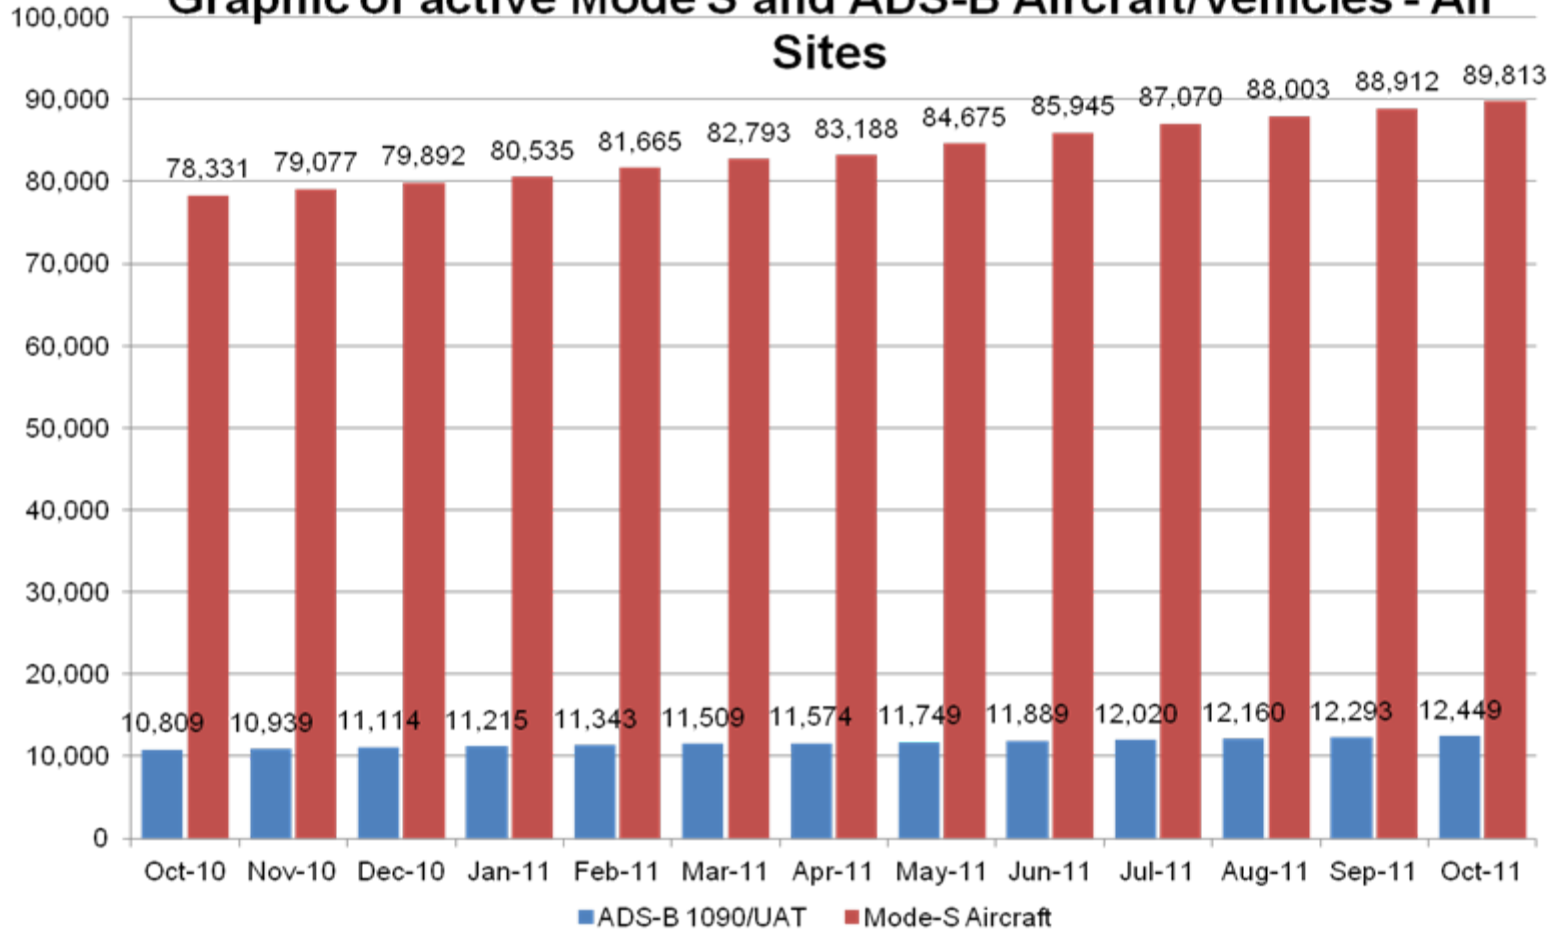

Mode S and ADS-B Activity

Graphic of active Mode S and ADS-B Aircraft/Vehicles - All Sites

Position Messages

Graphic of Percentage of ADS-B Aircraft Emitting Position Data

ADS-B Activity

Graphic of active ADS-B Aircraft/Vehicles - All Sites

Mode S and ADS-B Aircraft Counts

Graphic of Mode S and ADS-B Counts

ADS-B Counts by Version

Graphic of ADS-B Counts by ADS-B Version

DO-260A Aircraft by Aircraft Owner

DO-260A Aircraft by Make