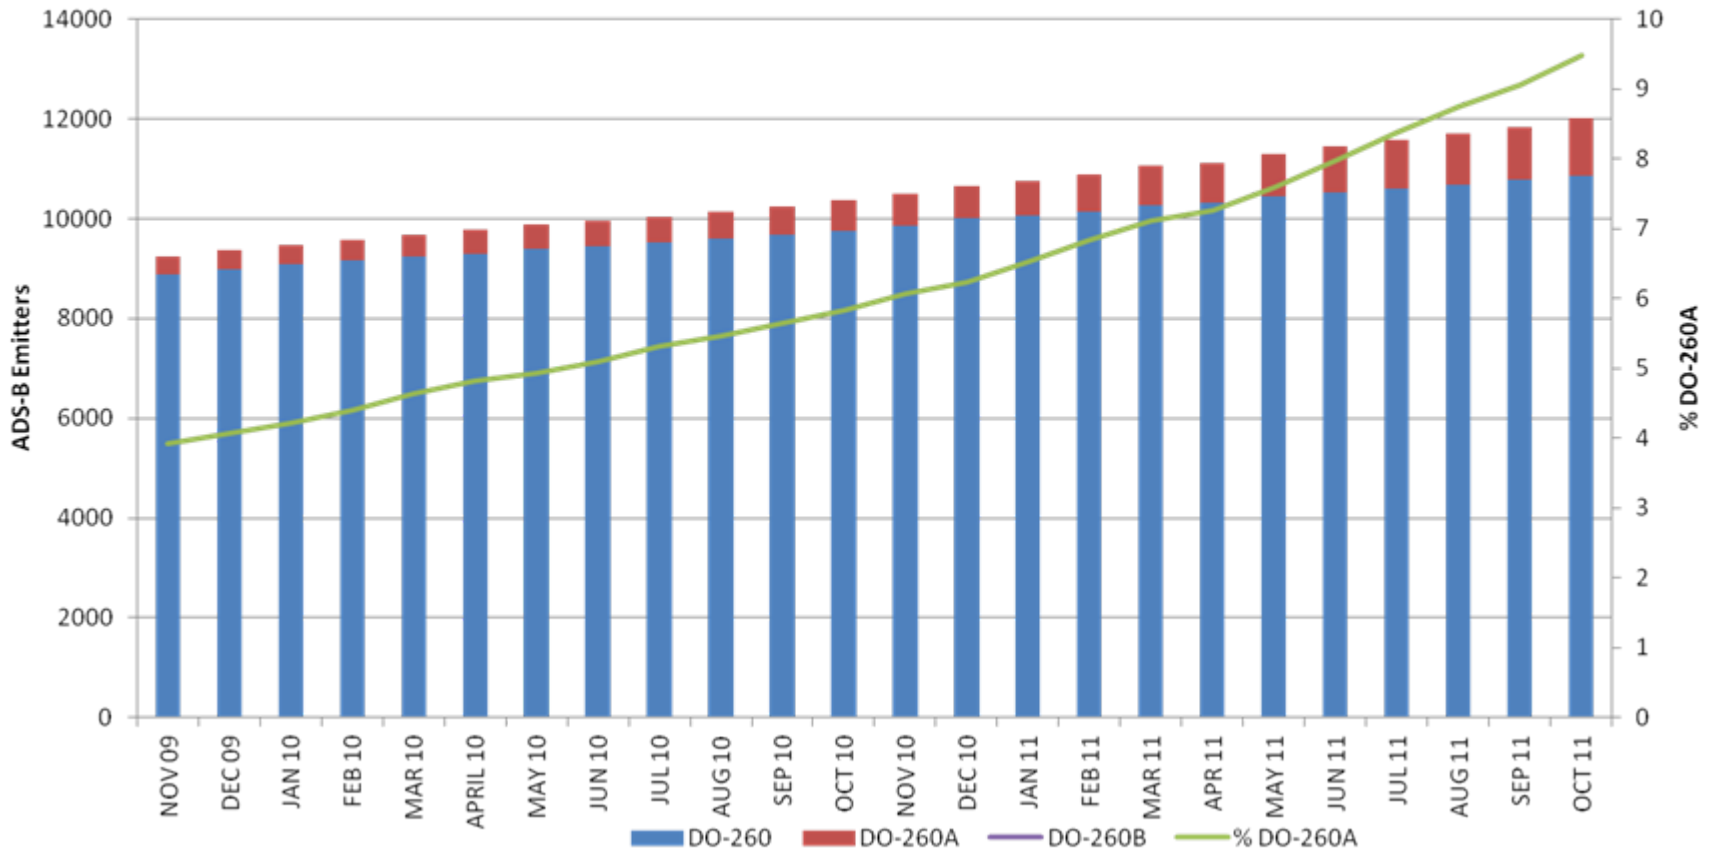

Mode S and ADS-B Activity

Graphic of active Mode S and ADS-B Aircraft/Vehicles - All Sites

Position Messages

Graphic of Percentage of ADS-B Aircraft Emitting Position Data

ADS-B Activity

Graphic of active ADS-B Aircraft/Vehicles - All Sites

Mode S and ADS-B Aircraft Counts

Graphic of Mode S and ADS-B Counts

ADS-B Counts by Version

Graphic of ADS-B Counts by ADS-B Version

DO-260A Aircraft by Aircraft Owner

DO-260A Aircraft by Make