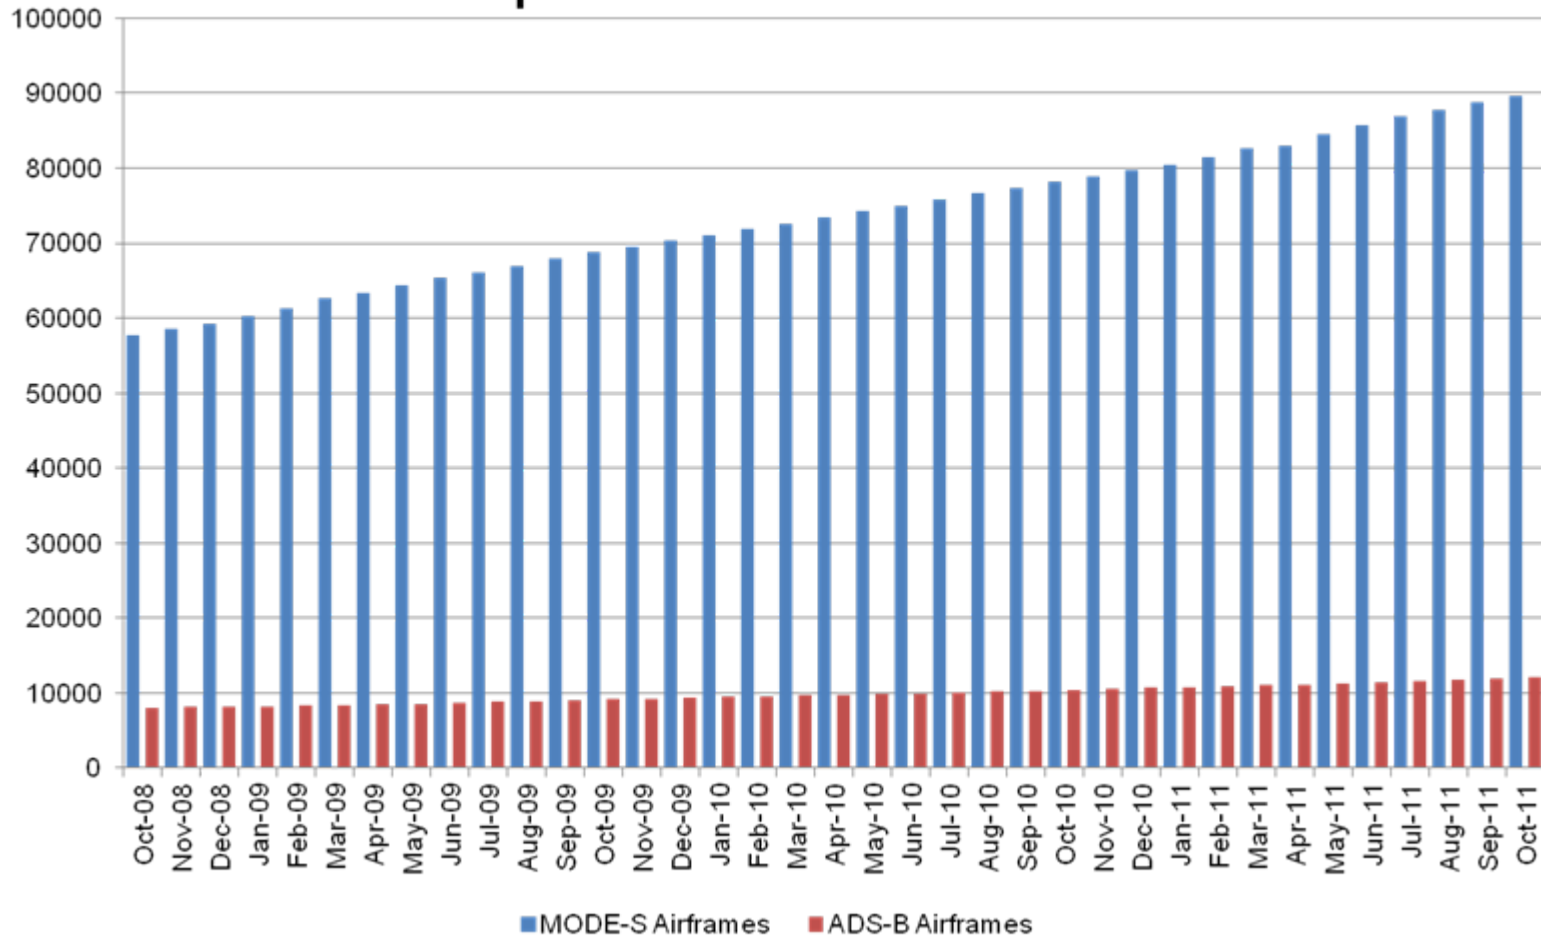

Mode S and ADS-B Activity

Graphic of active Mode S and ADS-B Aircraft/Vehicles - All Sites

Position Messages

Graphic of Percentage of ADS-B Aircraft Emitting Position Data

ADS-B Activity

Graphic of active ADS-B Aircraft/Vehicles - All Sites

Mode S and ADS-B Aircraft Counts

Graphic of Mode S and ADS-B Counts

ADS-B Counts by Version

Graphic of ADS-B Counts by ADS-B Version

DO-260A Aircraft by Aircraft Owner

DO-260A Aircraft by Make