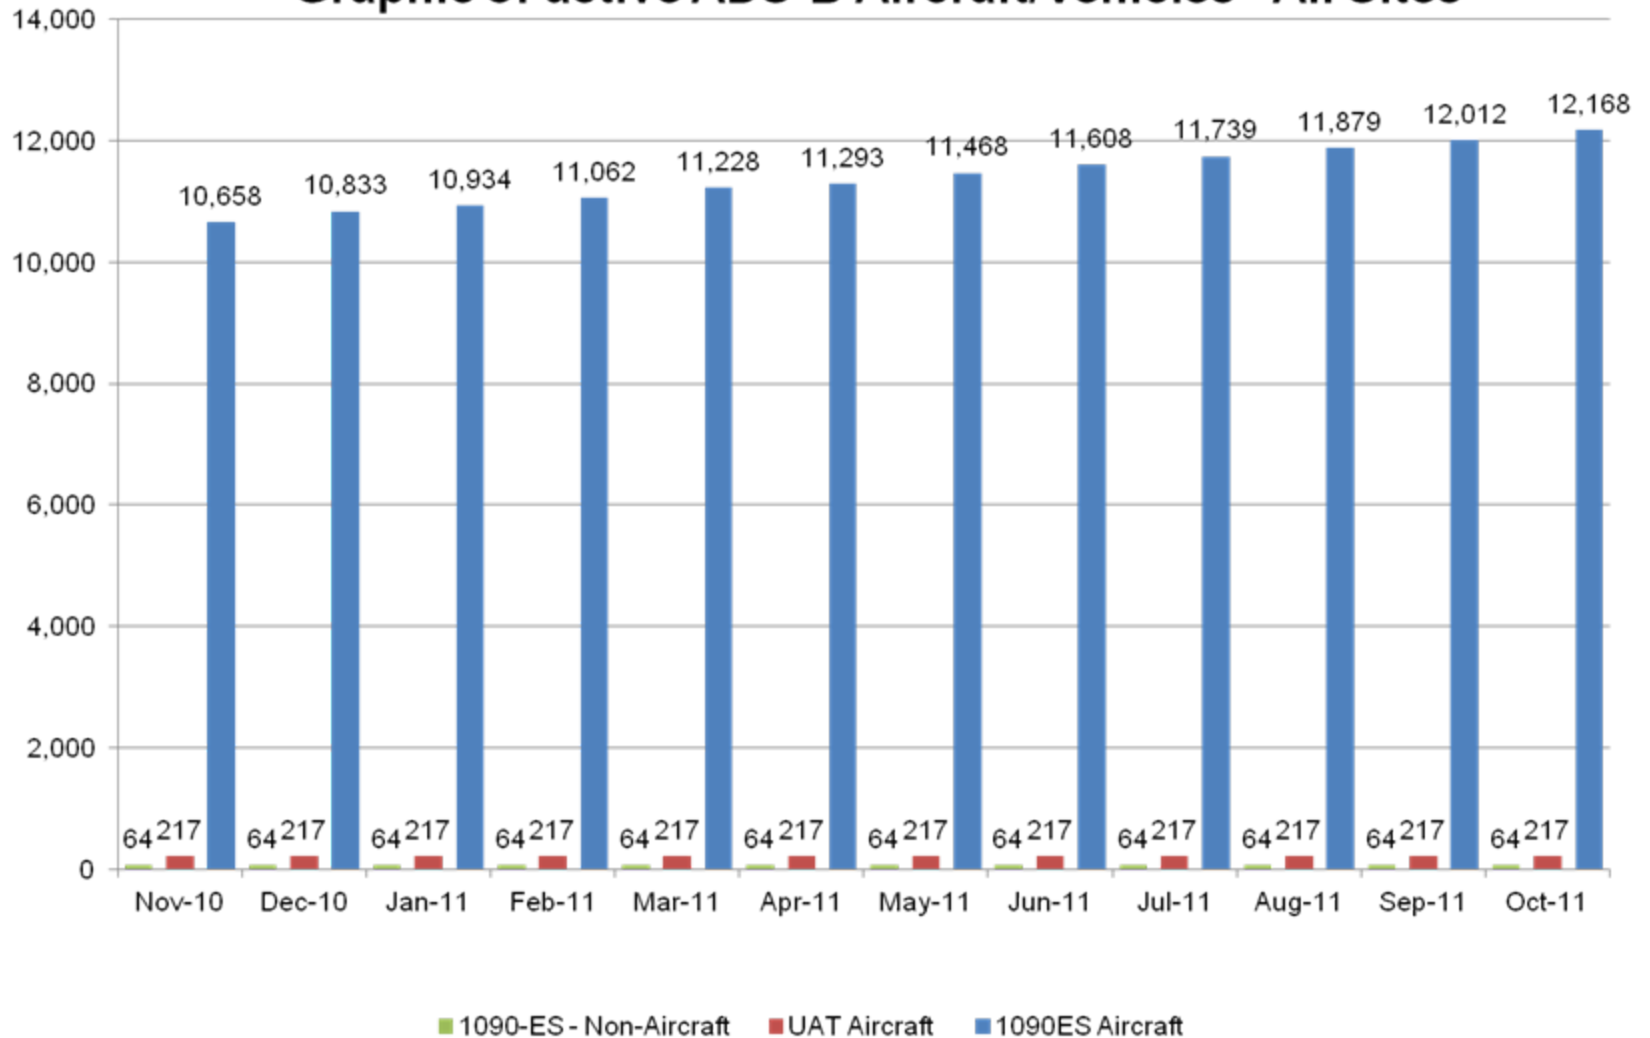

Mode S and ADS-B Activity

Graphic of active Mode S and ADS-B Aircraft/Vehicles - All Sites

Position Messages

Graphic of Percentage of ADS-B Aircraft Emitting Position Data

ADS-B Activity

Graphic of active ADS-B Aircraft/Vehicles - All Sites

Mode S and ADS-B Aircraft Counts

Graphic of Mode S and ADS-B Counts

ADS-B Counts by Version

Graphic of ADS-B Counts by ADS-B Version

DO-260A Aircraft by Aircraft Owner

DO-260A Aircraft by Make