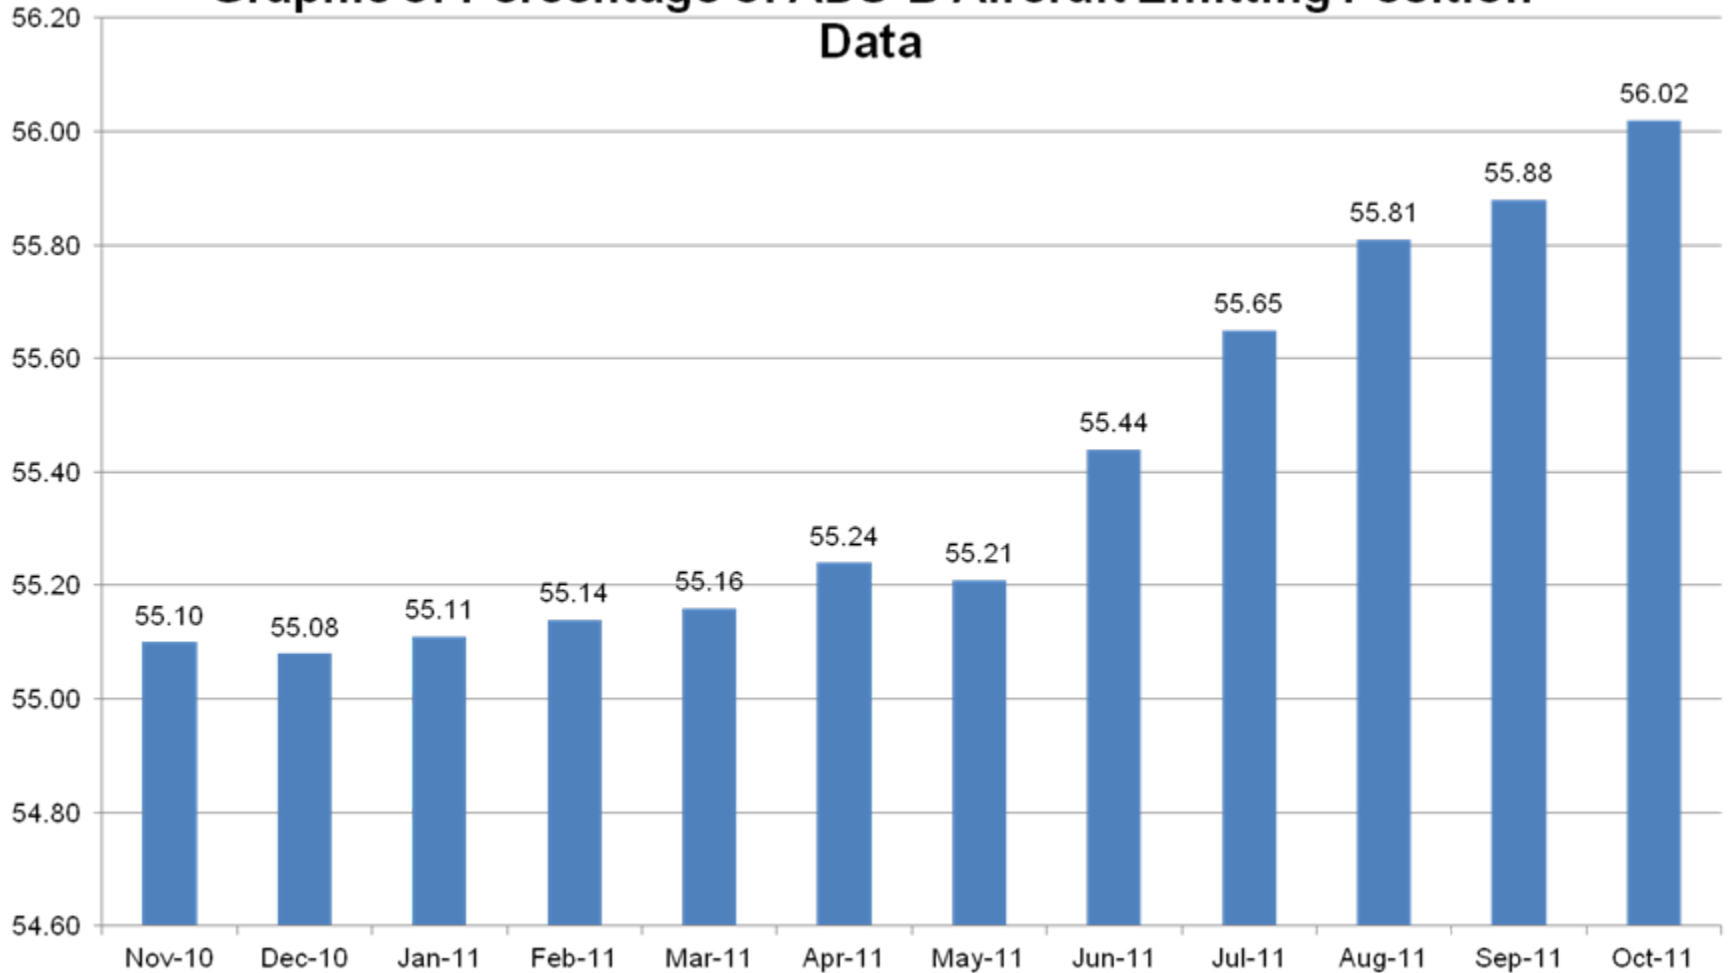

Mode S and ADS-B Activity

Graphic of active Mode S and ADS-B Aircraft/Vehicles - All Sites

Position Messages

Graphic of Percentage of ADS-B Aircraft Emitting Position Data

ADS-B Activity

Graphic of active ADS-B Aircraft/Vehicles - All Sites

Mode S and ADS-B Aircraft Counts

Graphic of Mode S and ADS-B Counts

ADS-B Counts by Version

Graphic of ADS-B Counts by ADS-B Version

DO-260A Aircraft by Aircraft Owner

DO-260A Aircraft by Make