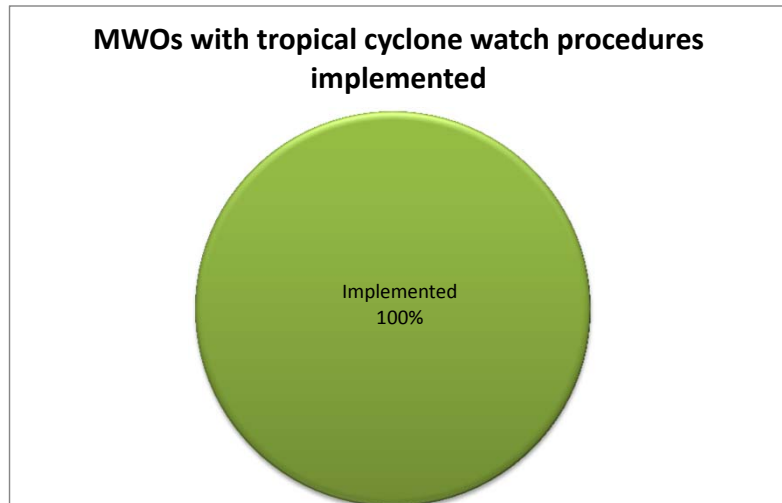

## 28. Tropical Cyclone Watch

Target: 100% of MWOs with tropical cyclone watch procedures implemented by December 2014. Tropical Cyclone Advisory Centre, Miami, USA

Selected Yes (Y) / No	MWOs	Tropical cyclone procedures implemented Yes (Y) / No (N)
y	Cuba	Y
y	Dominican Republic	Y
y	Haiti	Y
y	Honduras	Y
y	Jamaica	Y
y	Mexico	Y
y	Netherlands Antilles (Netherlands)	Y
y	Trinidad and Tobago	Y
y	United States	Y

<b>Implemented</b>	9
<b>Not Implemented</b>	0
<b>TOTAL MWOs</b>	9
<b>IMPLEMENTATION RATE</b>	100.0%

Last update: December 2015