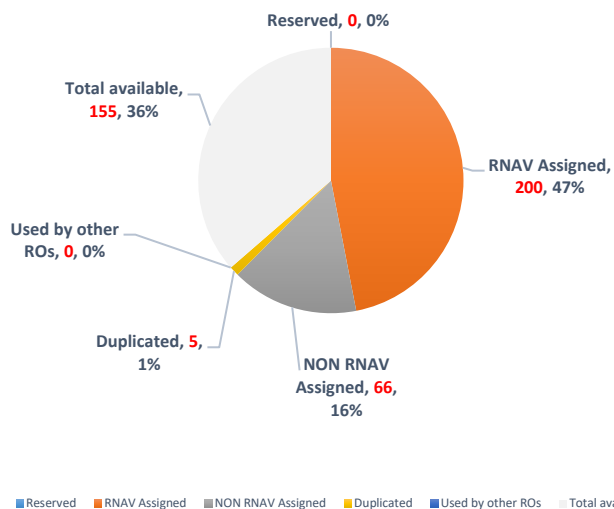

A775	3	B525		G775	3	R775	3
A776		B526	3	G776		R776	
A777	3	B527	3	G777		R777	3
A778		B528		G778		R778	3
A779		B529		G779		R779	
A780		B530		G780		R780	
A781		B531		G781	3	R781	
A782		B532		G782	3	R782	
A783		B533		G783	3	R783	
A784		B534		G784		R784	3
A785		B535	3	G785		R785	3
A786		B536		G786		R786	
A787		B537		G787		R787	
A788	3	B538	3	G788		R788	
A789		B539		G789		R789	
A790		B540	3	G790		R790	
A791	3	B541	3	G791		R791	
A792		B542		G792	3	R792	
A793		B543		G793		R793	
A794		B544	3	G794		R794	3
A795		B545		G795	3	R795	
A796		B546		G796		R796	
A797		B547	3	G797		R797	
A798		B548		G798		R798	
A799		B549	3	G799		R799	3

L550	2	M550	2	N550	6	P550	2
L551	2	M551	2	N551	6	P551	6
L552	2	M552	2	N552	6	P552	2
L553	2	M553	2	N553	6	P553	2
L554	2	M554	2	N554	6	P554	6
L555	2	M555	2	N555	6	P555	2
L556	2	M556	2	N556	6	P556	2
L557	2	M557	2	N557	6	P557	2
L558	2	M558	2	N558	2	P558	2
L559	2	M559	2	N559	6	P559	2
L560	2	M560	2	N560	6	P560	2
L561	2	M561	2	N561	6	P561	2
L562	2	M562	2	N562	6	P562	4
L563	6	M563	6	N563	2	P563	2
L564	2	M564	2	N564	6	P564	6
L565	2	M565	2	N565	2	P565	2
L566	2	M566	6	N566	2	P566	2
L567	2	M567	6	N567	2	P567	2
L568	2	M568	2	N568	2	P568	2
L569	6	M569	2	N569	2	P569	6
L570	2	M570	6	N570	2	P570	2
L571	2	M571	6	N571	2	P571	6
L572	2	M572	2	N572	2	P572	2
L573	6	M573	2	N573	6	P573	2
L574	6	M574	2	N574	2	P574	2

ATS route designator status

L700	2	M700	2	N700	2	P700	2
L701	6	M701	2	N701	6	P701	6
L702	2	M702	2	N702	2	P702	2
L703	2	M703	2	N703	2	P703	2
L704	2	M704	6	N704	2	P704	6
L705	6	M705	2	N705	2	P705	2
L706	6	M706	6	N706	6	P706	2
L707	6	M707	2	N707	2	P707	2
L708	6	M708	2	N708	2	P708	2
L709	6	M709	2	N709	2	P709	2
L710	2	M710	2	N710	2	P710	2
L711	2	M711	2	N711	6	P711	2
L712	6	M712	6	N712	6	P712	2
L713	2	M713	2	N713	2	P713	2
L714	6	M714	6	N714	6	P714	6
L715	2	M715	2	N715	2	P715	2
L716	2	M716	6	N716	6	P716	6
L717	2	M717	2	N717	2	P717	6
L718	2	M718	2	N718	2	P718	2
L719	6	M719	2	N719	6	P719	6
L720	2	M720	2	N720	2	P720	2
L721	2	M721	6	N721	6	P721	2
L722	6	M722	2	N722	2	P722	6
L723	6	M723	6	N723	2	P723	2
L724	6	M724	6	N724	6	P724	6