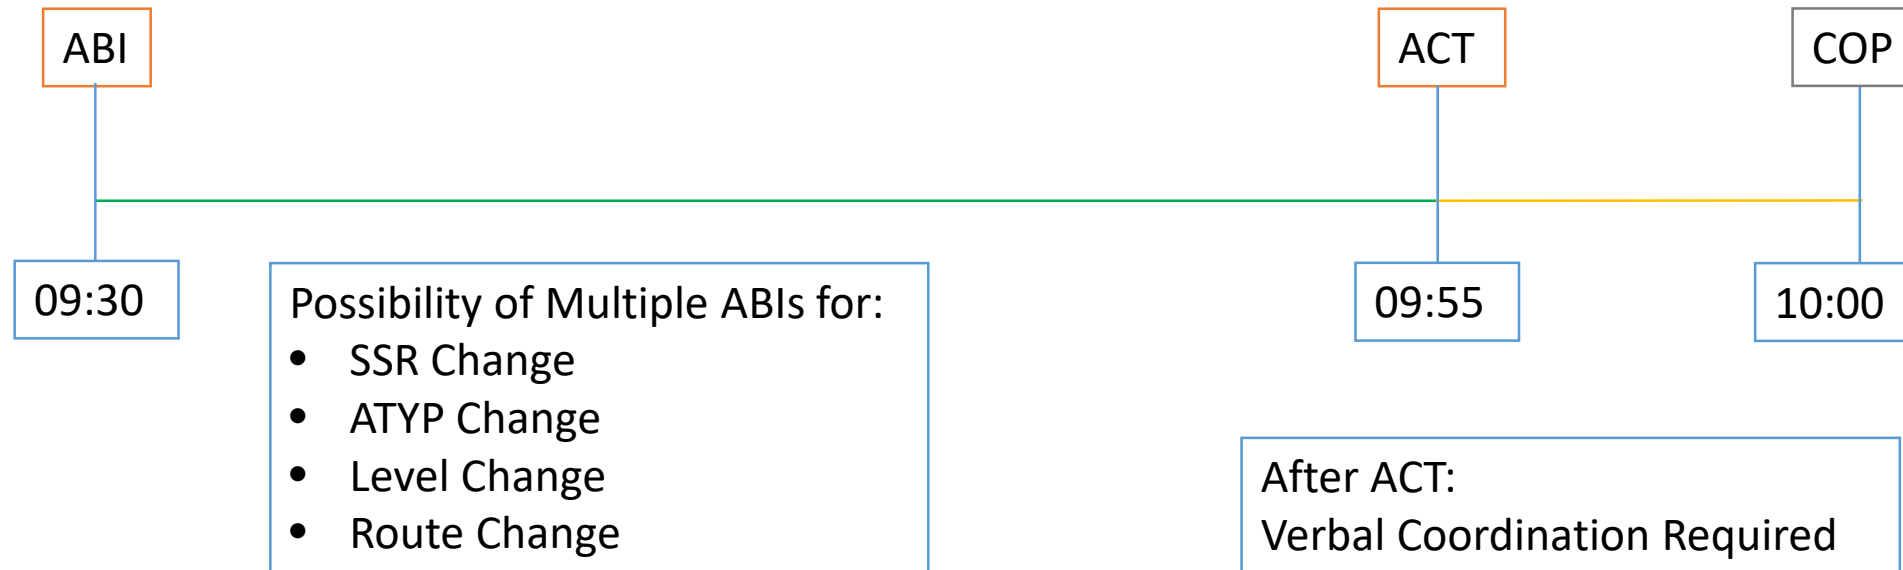

OLDI Experience Sharing – UAE

AIDC/OLDI Workshop

14-16 February 2023

OLDI Technology

- Communication Protocol
 - TCP/IP
- Message Exchange Protocol
 - EUROCONTROL FMTP 2.0
- OLDI Version
 - OLDI 4.2

UAE Message Types

- PAC – Preliminary Activation (Departure)
- COD – SSR Code request
- ABI – Advance Boundary Information
- ACT – Activation Message
- LAM – Logical Acknowledge Message
- INF – Information Message

Appendix C (Example)

Message Timeline (Example)

INF - INFORMATION MESSAGE

Provide information on specific flights to adjacent units not directly involved in the co-ordination process between upper and lower stream ATC units on the route of flight.

Example:

Depending on configuration, waypoint and XFL<245:

- OLDI-ABI/ACT: FIR_A → FIR_C
- OLDI_INF: FIR_A → FIR_B

Thank you