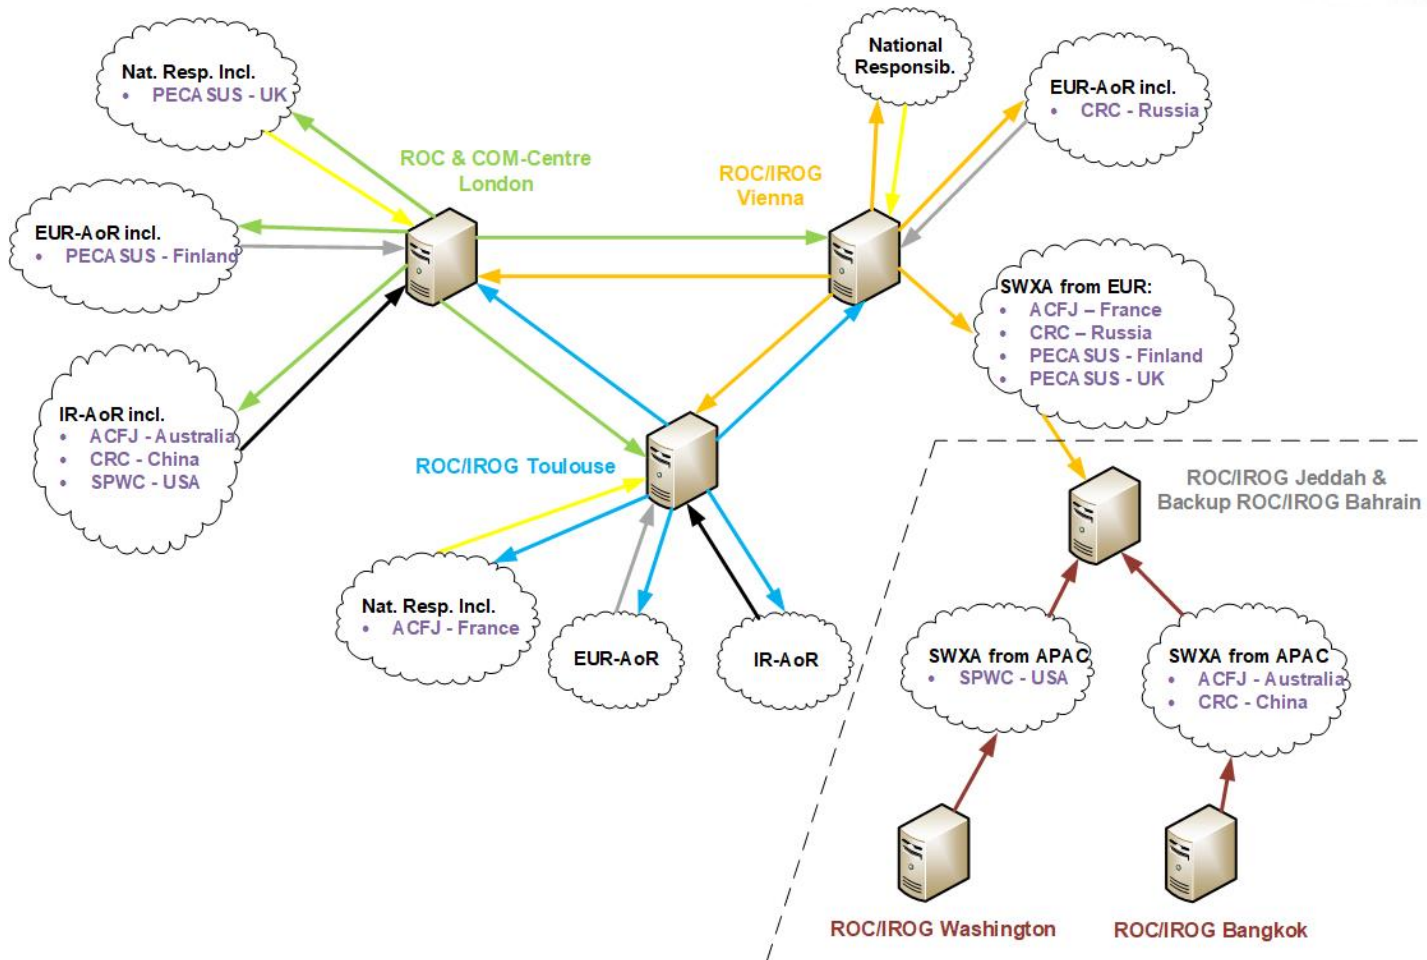

Exchange of SWXA-Data (1)

WMO Headers		
	TAC Advisory	IWXXM Advisory
ACFJ – Australia	FNXX 01 YMMC	LNXX01 YMMC
ACFJ – France	FNXX01 LFPW	LNXX01 LFPW
PECASUS – Finland	FNXX01 EFKL	LNXX01 EFKL
PECASUS – UK	FNXX01 EGRR	LNXX01 EGRR
CRC – China	FNXX01 ZBBB	LNXX01 ZBBB
CRC – Russia	FNXX01 UUAG	LNXX01 UUAG
SPWC – USA	FNXX01 KWNP	LNXX01 KWNP

- 01** = GNSS
- 02 = HF COM
- 03 = RADIATION
- 04 = SATCOM

Source FAA

Exchange of SWXA-Data (2)

Exchange of SWXA-Data (3)

Exchange of SWXA-Data (4)

Distribution in the EUR-AoR

- All NOCs
- Additionally ATSU, where AFTN-Adresses are available (taken from distribution lists for FV-messages)
- No filtering in regard to affected FIRs

Future implementation

- Step 1: Co-ordinate with NOCs to take over responsibility for national dissemination
- Step 2: Co-ordinate with SWXCs to directly send FN-messages to those NOCs with affected FIR(s)

National SWX-procedures/implementations in EUR

Members of the DMG were asked about national procedures for SWX

- Austria
 - FN-messages are forwarded to ACC and AIM department. Procedures for Rare Events (Radioactive Cloud, ToxChem) in place but SWX not covered at the moment
- UK
 - Introduced H24 Forecaster from UK MET Office into ATC Ops room some years ago, which provides daily SWX briefing. Process has started to create company and national procedures with CAA and UK MET Office
- Belgium
 - FN-messages forwarded to ACC and AIM department. Information and documentation was also provided. At the moment no further coordination procedures on SWX.
- Romania
 - FN-messages forwarded to ACC and AIM department. In case of SWX it is part of the oral MET-briefing with ACC