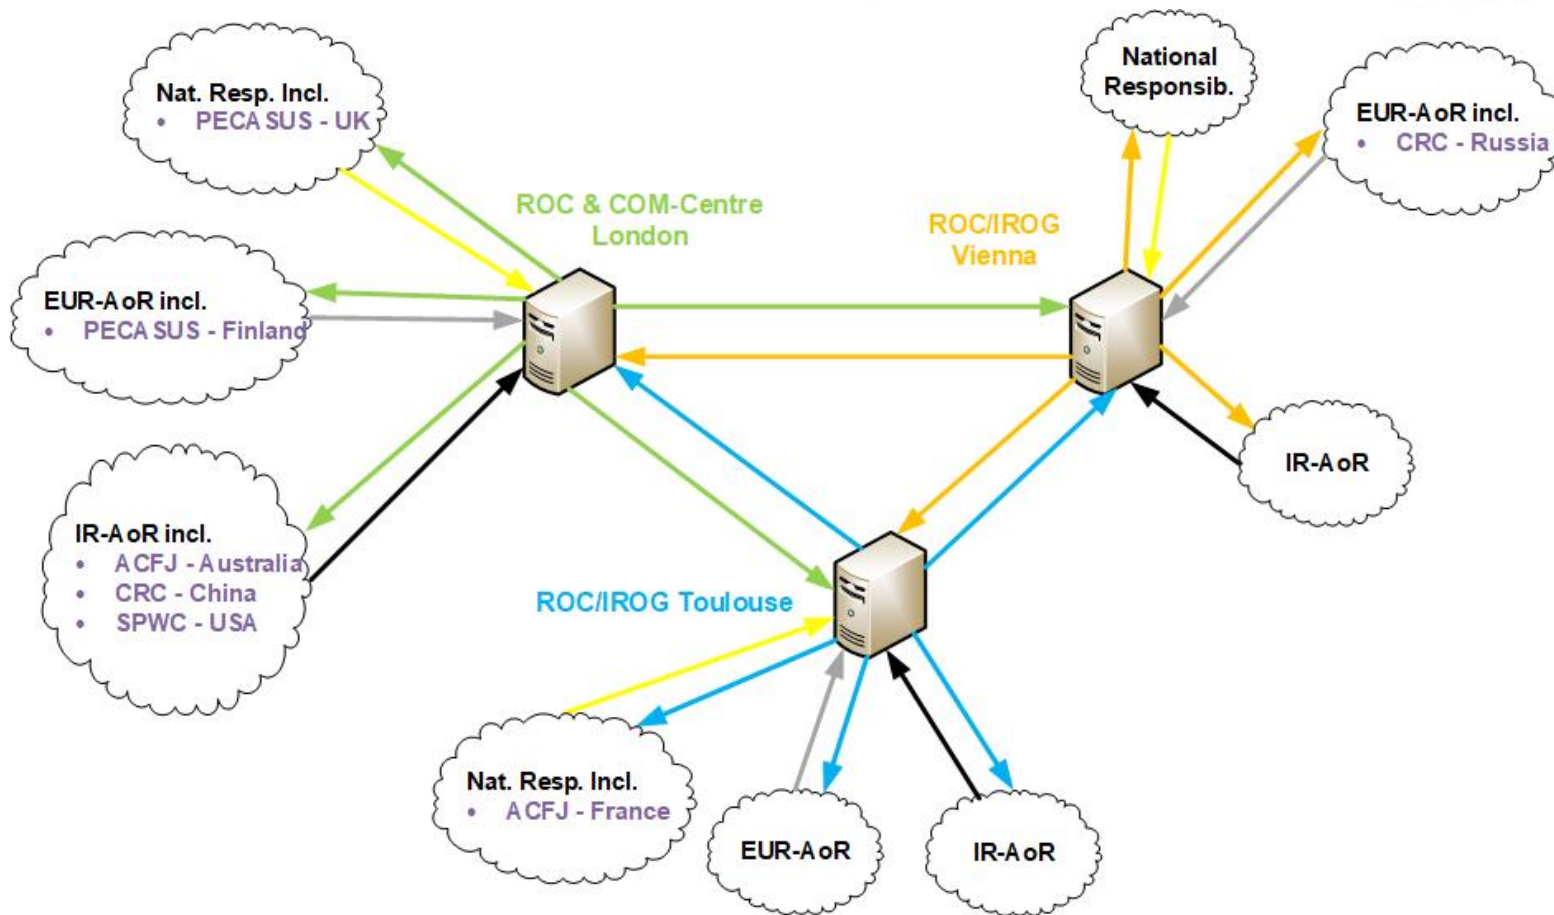

Position: Representative of

- ROC Vienna (Regional OPMET Centre)
- IROG Vienna (Interregional OPMET Gateway) to MID-Region
- RODB Vienna (Regional OPMET Database) for EUR and MID-Region

Member of the ICAO EUR DMG (Data Management Group)

Exchange of SWXA-Data (1)

WMO Headers		
	TAC Advisory	IWXXM Advisory
ACFJ – Australia	FNXX 01 YMMC	LNXX01 YMMC
ACFJ – France	FNXX01 LFPW	LNXX01 LFPW
PECASUS – Finland	FNXX01 EFKL	LNXX01 EFKL
PECASUS – UK	FNXX01 EGRR	LNXX01 EGRR
CRC – China	FNXX01 ZBBB	LNXX01 ZBBB
CRC – Russia	FNXX01 UUAG	LNXX01 UUAG
SPWC – USA	FNXX01 KWNP	LNXX01 KWNP

- 01** = GNSS
- 02 = HF COM
- 03 = RADIATION
- 04 = SATCOM

Source FAA

Exchange of SWXA-Data (2)

Exchange of SWXA-Data (3)

Exchange of SWXA-Data (4)

Distribution in the EUR-AoR

- All NOCs
- Additionally ATSU, where AFTN-Adresses are available (taken from distribution lists for FV-messages)
- No filtering in regard to affected FIRs

Future implementation

- Step 1: Co-ordinate with NOCs to take over responsibility for national dissemination
- Step 2: Co-ordinate with SWXCs to directly send FN-messages to those NOCs with affected FIR(s)