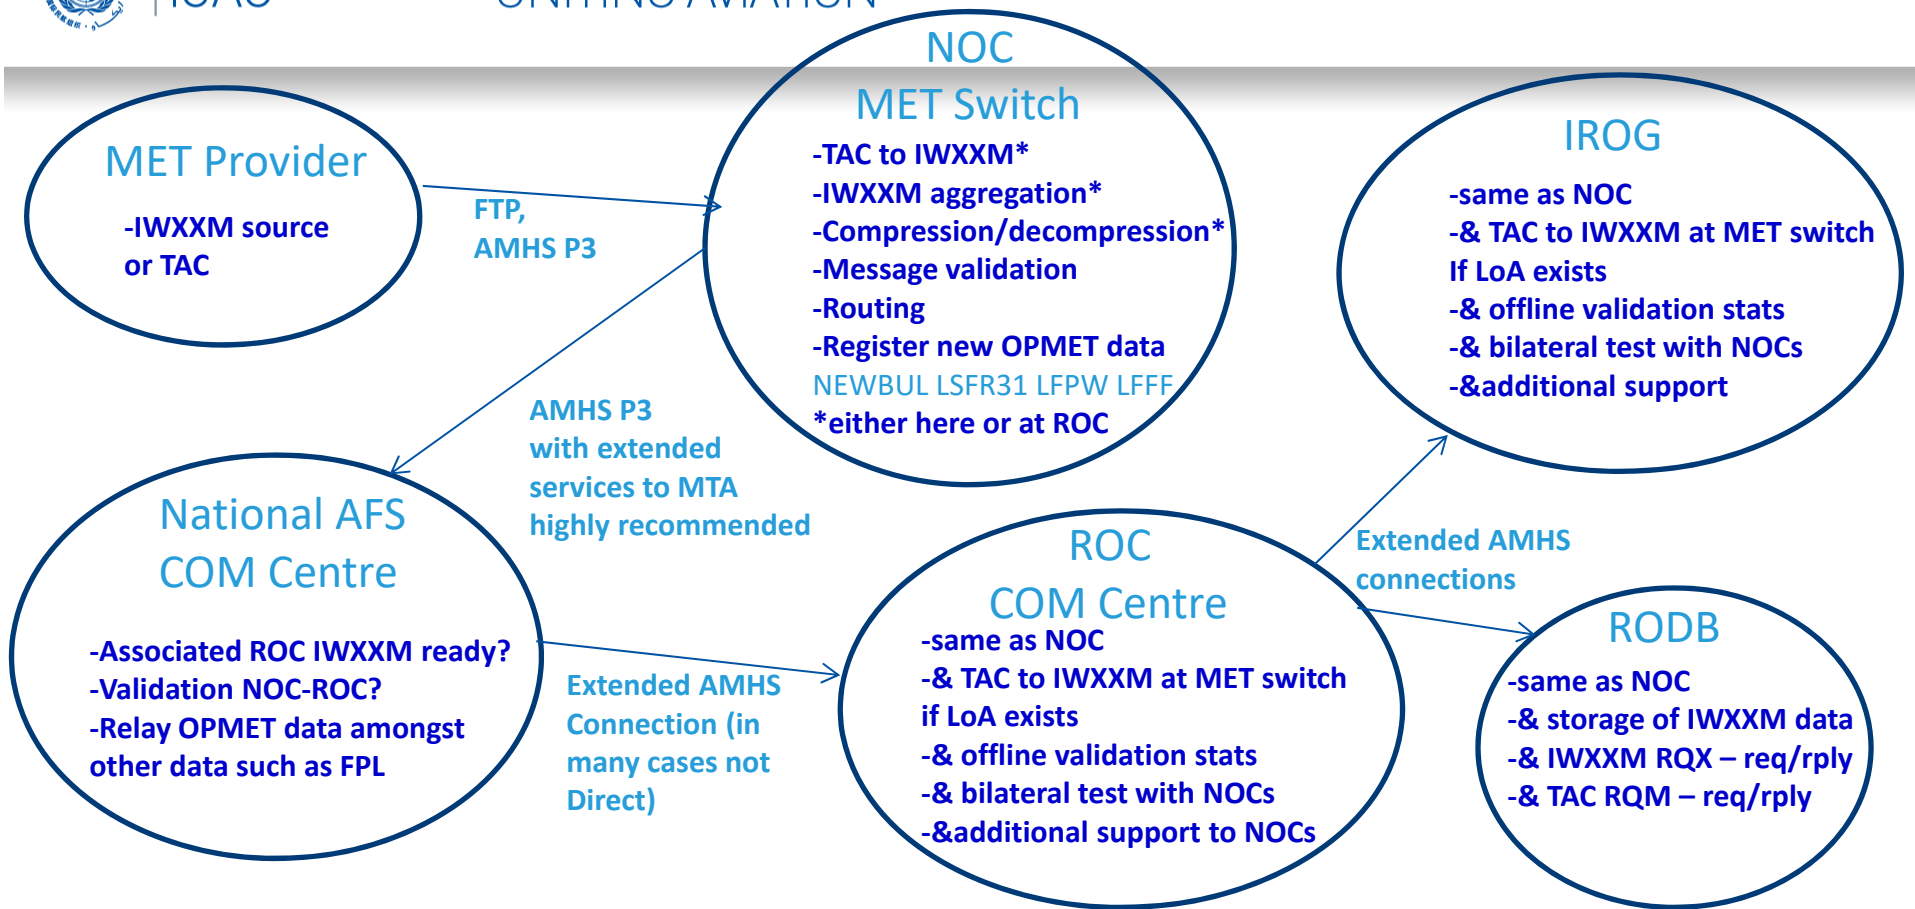

- Aeronautical MET Provider to NOC

- Data production: IWXXM (recommended) or (initially) TAC
- Connection to NOC MET Switch
 - Any suitable connection (e.g. FTP, AMHS P3)

IWXXM implementation steps

- **NOC (MET Switch)**
 - Any suitable connection to COM Centre
 - P3 AMHS connection with extended services to Message Transfer Agent - MTA highly recommended
 - Should do the following (otherwise these functions could be done by a ROC)
 - TAC to IWXXM translation if IWXXM data not produced at origin
 - IWXXM data aggregation (bulletins)
 - Compression/decompression
 - Message validation
 - IWXXM data routing
 - Register new OPMET data

IWXXM implementation steps

- National AFS COM Centre (COM Switch)
 - Extended AMHS connection with COM Centre of associated ROC (in many circumstances, this will be an indirect path)
 - International distribution:
 - Associated ROC IWXXM ready?
 - Validation phase NOC-ROC?
 - Start

IWXXM implementation steps

- ROC/IROG

- Same requirements as NOC
- Additionally:
 - MET Switch:
 - » TAC to IWXXM translation (LoA with NOC)
 - » Off-line validation & statistics (to be specified)
 - Provide IWXXM implementation aid to NOCs (bi-lateral tests, ...)
 - IWXXM data routing

ICAO

UNITING AVIATION

IWXXM implementation steps

- RODBs

- Same requirements as NOC
- Additionally:
 - Storage of IWXXM data
 - Implementation of IWXXM RQX-request/reply procedure in parallel with TAC RQM-request/reply