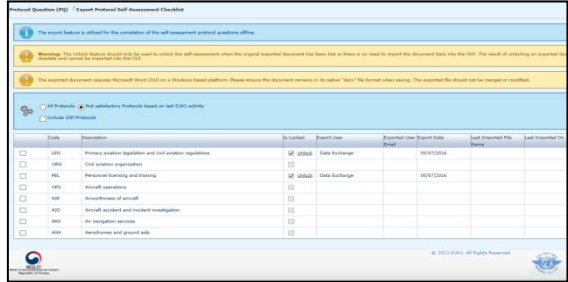

OLF Data Exchange Service Structure

OLF Data Exchange Service Structure

Data Validator

Dynamic Mapping Tool

Support off-line mode