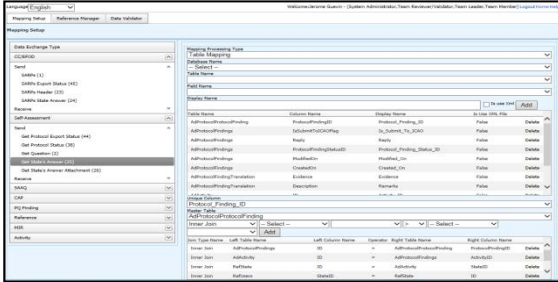

OLF Data Exchange Service Structure

OLF Data Exchange Service Structure

Data Validator

Dynamic Mapping Tool

Support off-line mode