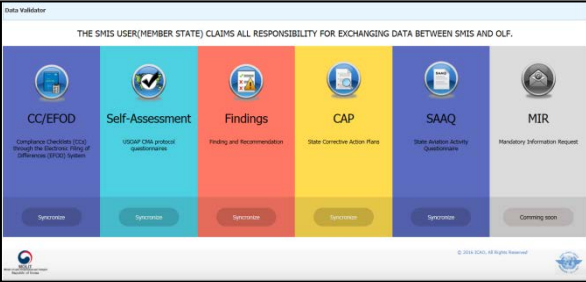

OLF Data Exchange Service Structure

OLF Data Exchange Service Structure

Data Validator

Dynamic Mapping Tool

Support off-line mode