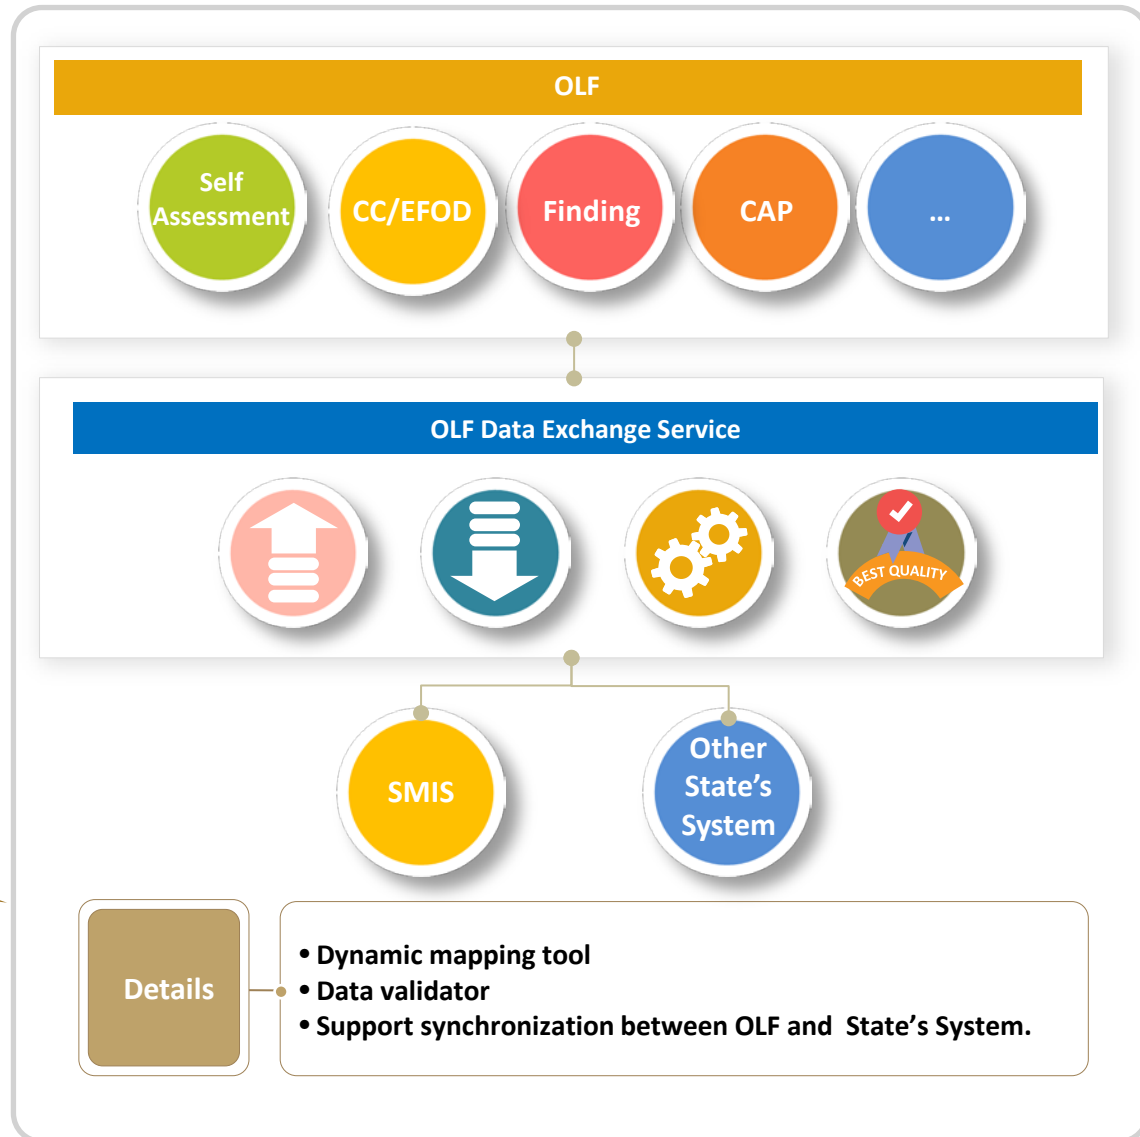

OLF Data Exchange Service Structure

OLF Data Exchange Service Structure

Data Validator

Dynamic Mapping Tool

Support off-line mode