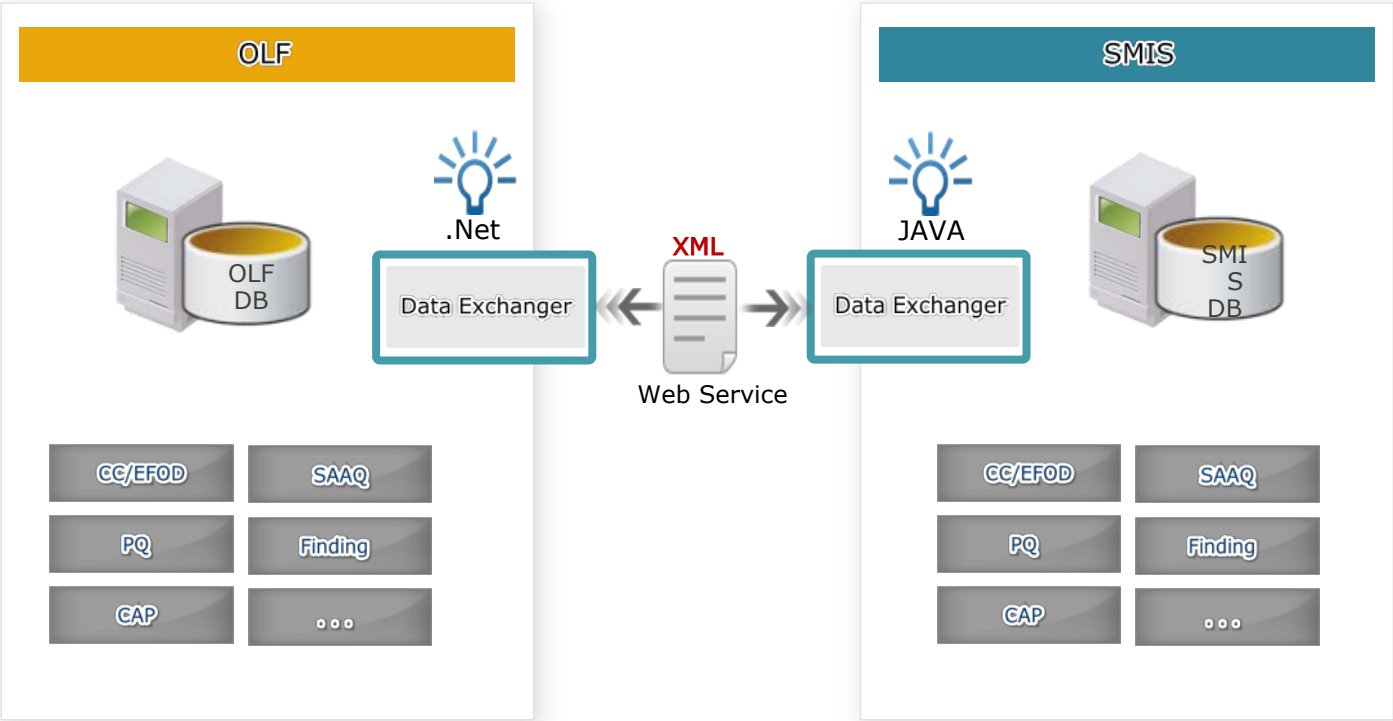

OLF Data Exchange Service Structure

OLF Data Exchange Service Structure

Data Validator

Dynamic Mapping Tool

Support off-line mode