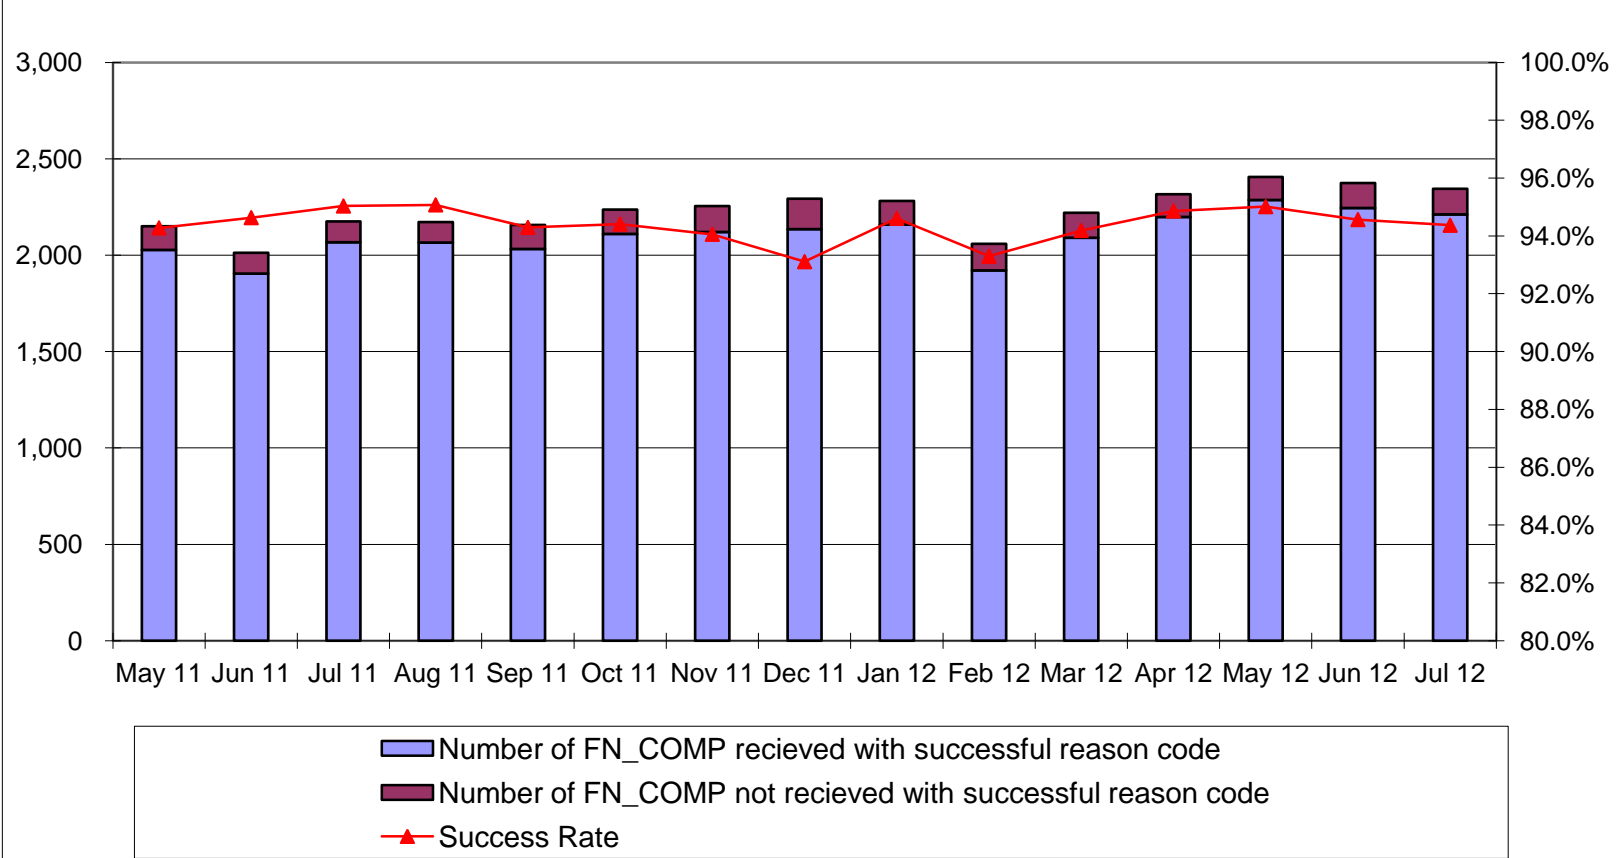

Datalink Service Availability Apr 11 - Jul 12

No Ack + NAK Reject rate

Total (No Ack + NAK) Reject Rate Apr 11 - Jul 12

Auto Transfer Success Rate

(Fig.) Auto Transfer Success Rate
(From Singapore FIR - To HoChiMinh FIR)