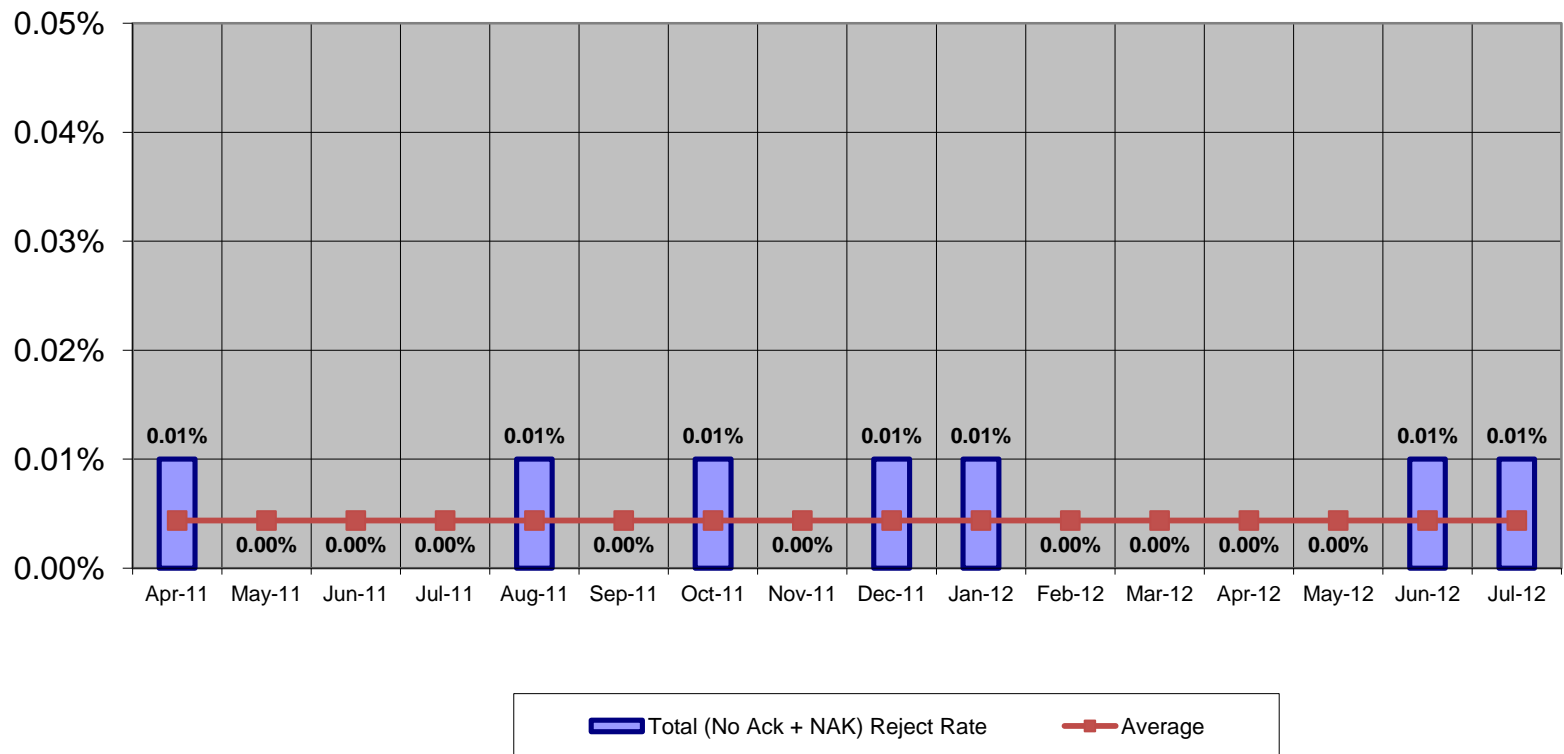

CPDLC Downlink Performance

CPDLC Downlink Performance

Downlink Msg Delivery Time (60s & 180s) Apr 11 - Jul 12

CPDLC Uplink Performance

Mean CPDLC Uplink Delivery Time Apr 11 - Jul 12

Uplink success rate

Data link availability

Datalink Service Availability Apr 11 - Jul 12

No Ack + NAK Reject rate

Total (No Ack + NAK) Reject Rate Apr 11 - Jul 12

Auto Transfer Success Rate

(Fig.) Auto Transfer Success Rate
(From Singapore FIR - To HoChiMinh FIR)