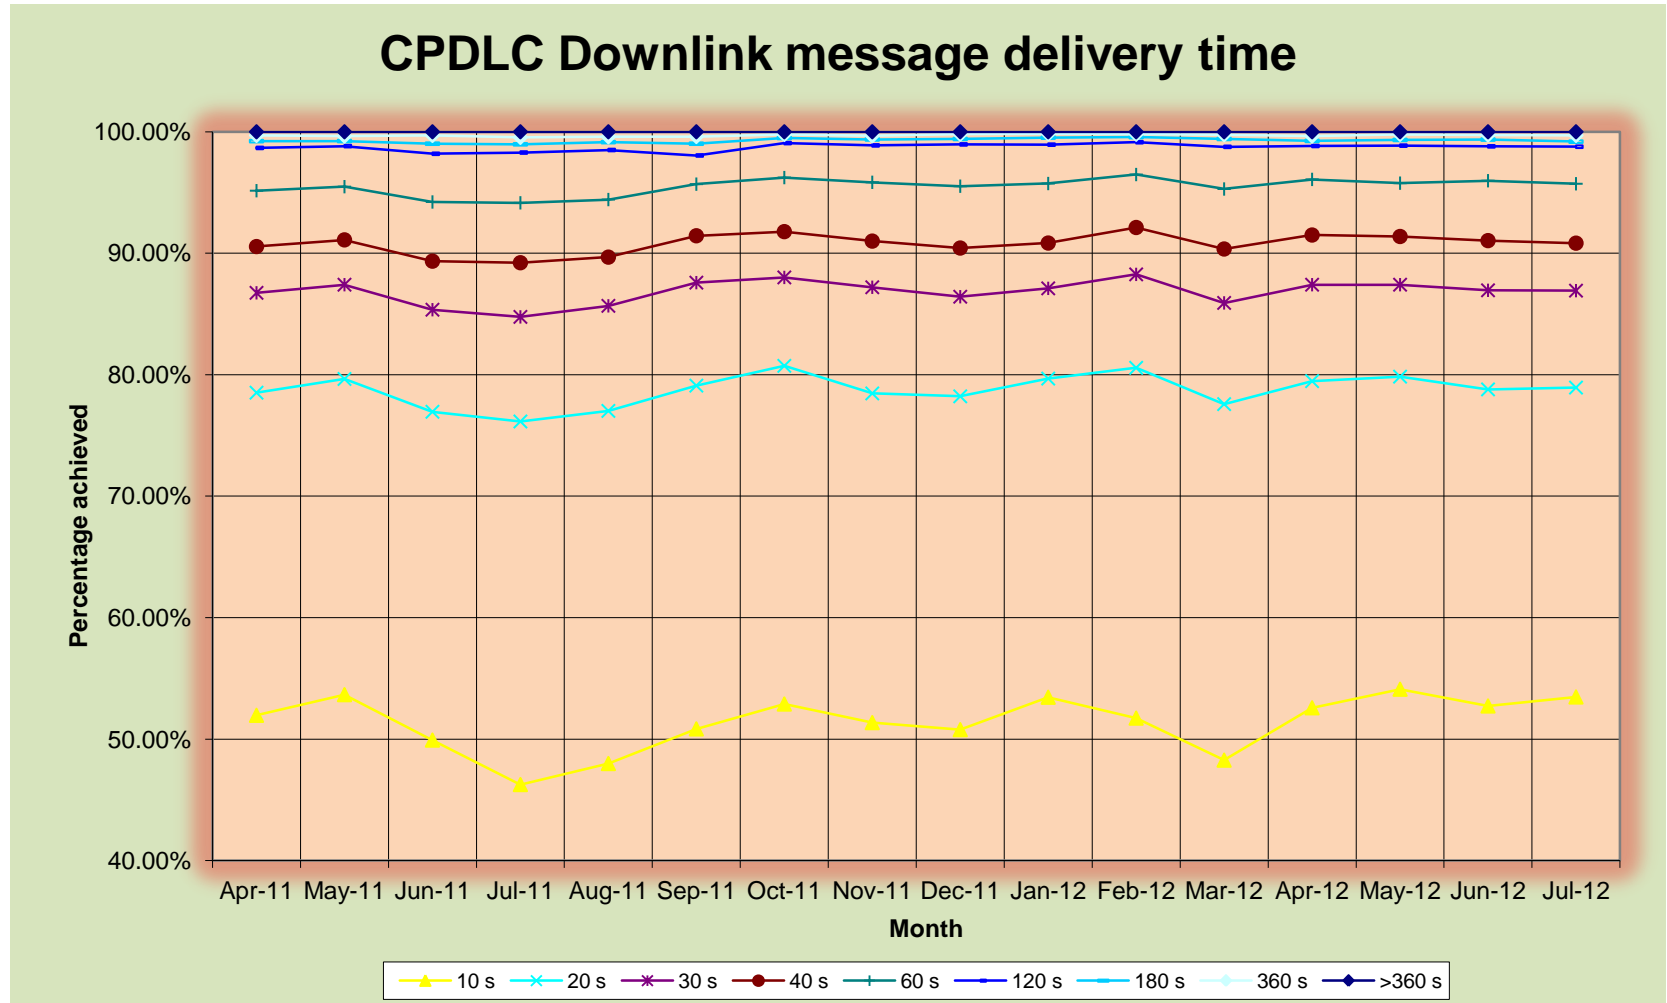

Data link System Performance Analysis Singapore

27th August 2012

CPDLC System Performance

- The following CPDLC system performance is analyzed:
 - CPDLC Downlink performance
 - CPDLC Uplink performance
 - Uplink success rate
 - Data link availability
 - Auto Transfer Success Rate

CPDLC Downlink Performance

CPDLC Downlink Performance

Downlink Msg Delivery Time (60s & 180s) Apr 11 - Jul 12

CPDLC Uplink Performance

Mean CPDLC Uplink Delivery Time Apr 11 - Jul 12

Uplink success rate

Data link availability