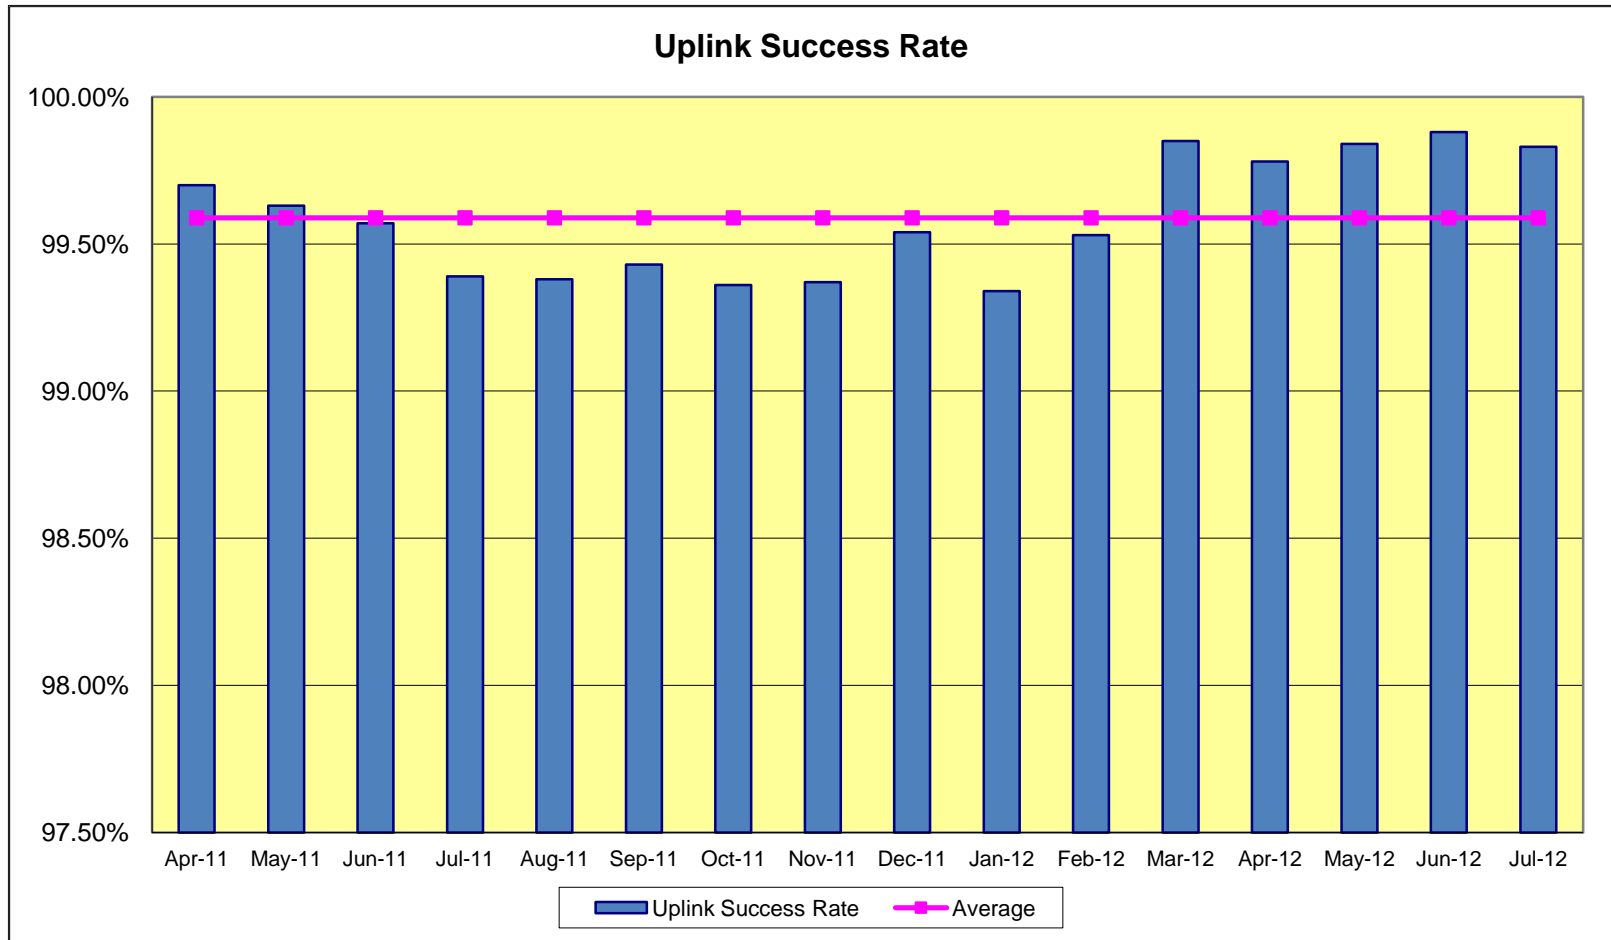

CPDLC Downlink Performance

CPDLC Downlink Performance

Downlink Msg Delivery Time (60s & 180s) Apr 11 - Jul 12

CPDLC Uplink Performance

Mean CPDLC Uplink Delivery Time Apr 11 - Jul 12

Uplink success rate

Data link availability