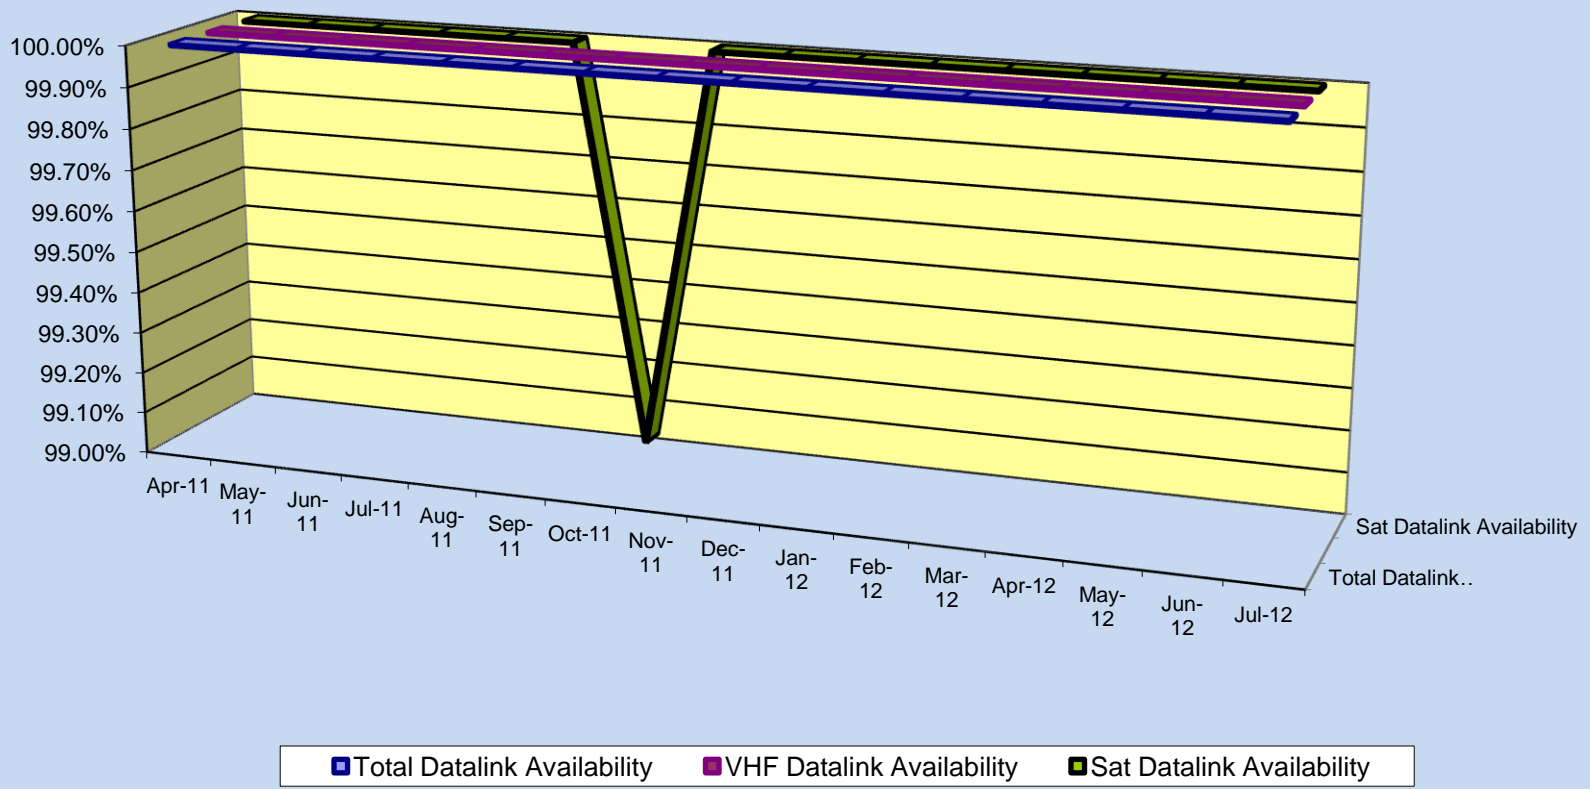

CPDLC Downlink Performance

CPDLC Downlink Performance

Downlink Msg Delivery Time (60s & 180s) Apr 11 - Jul 12

CPDLC Uplink Performance

Mean CPDLC Uplink Delivery Time Apr 11 - Jul 12

Uplink success rate

Data link availability

Datalink Service Availability Apr 11 - Jul 12

No Ack + NAK Reject rate

Total (No Ack + NAK) Reject Rate Apr 11 - Jul 12

Auto Transfer Success Rate

(Fig.) Auto Transfer Success Rate
(From Singapore FIR - To HoChiMinh FIR)