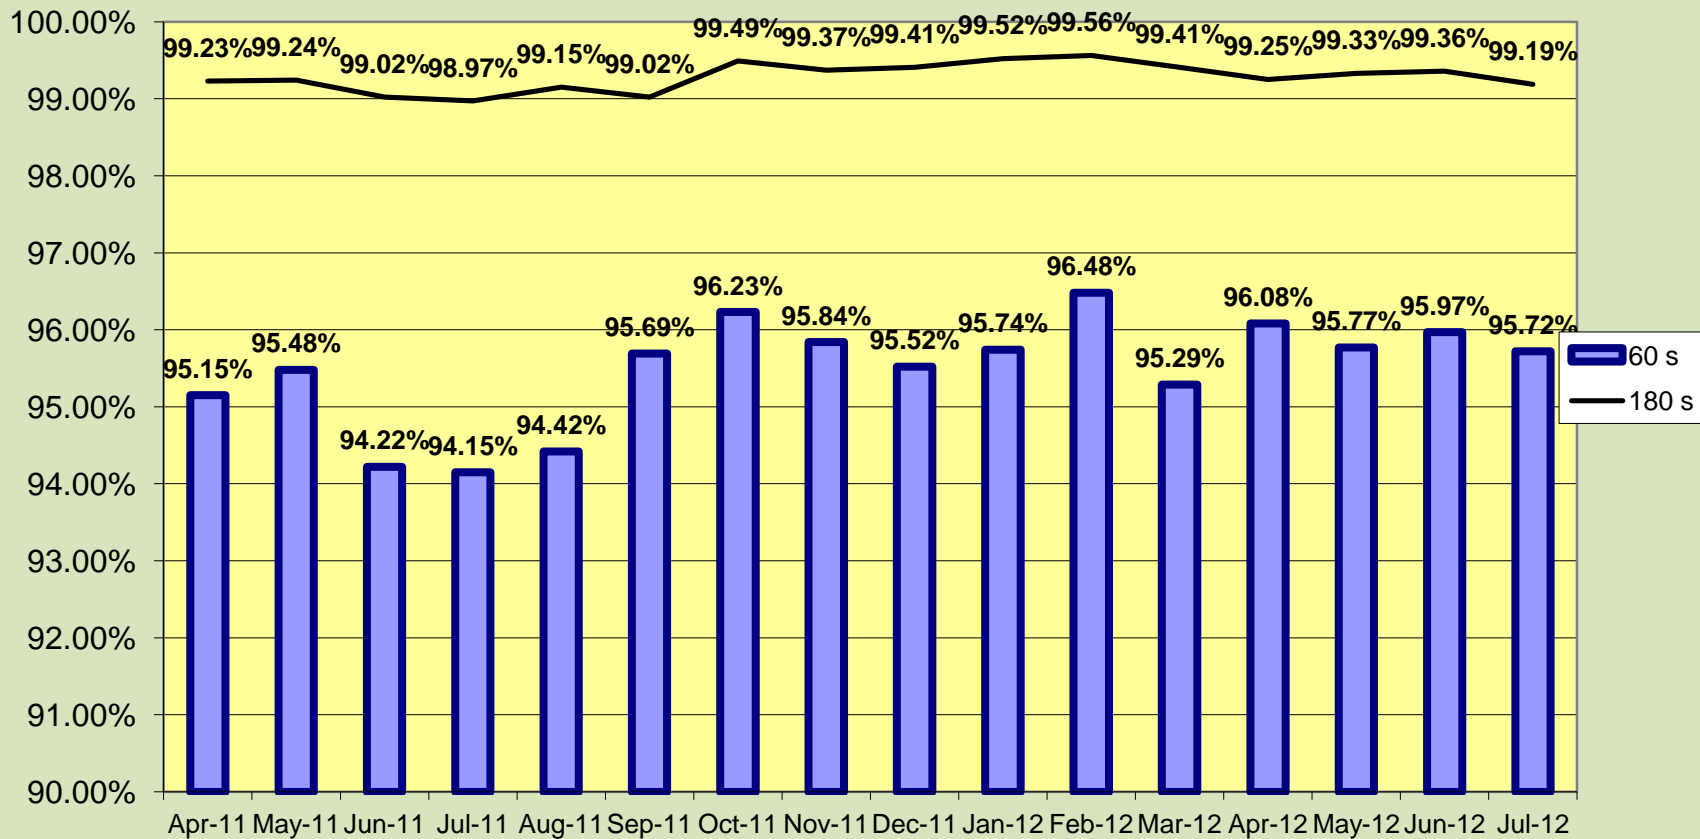

Data link System Performance Analysis Singapore

27th August 2012

CPDLC System Performance

- The following CPDLC system performance is analyzed:
 - CPDLC Downlink performance
 - CPDLC Uplink performance
 - Uplink success rate
 - Data link availability
 - Auto Transfer Success Rate

CPDLC Downlink Performance

CPDLC Downlink Performance

Downlink Msg Delivery Time (60s & 180s) Apr 11 - Jul 12

CPDLC Uplink Performance

Mean CPDLC Uplink Delivery Time Apr 11 - Jul 12

Uplink success rate

Data link availability