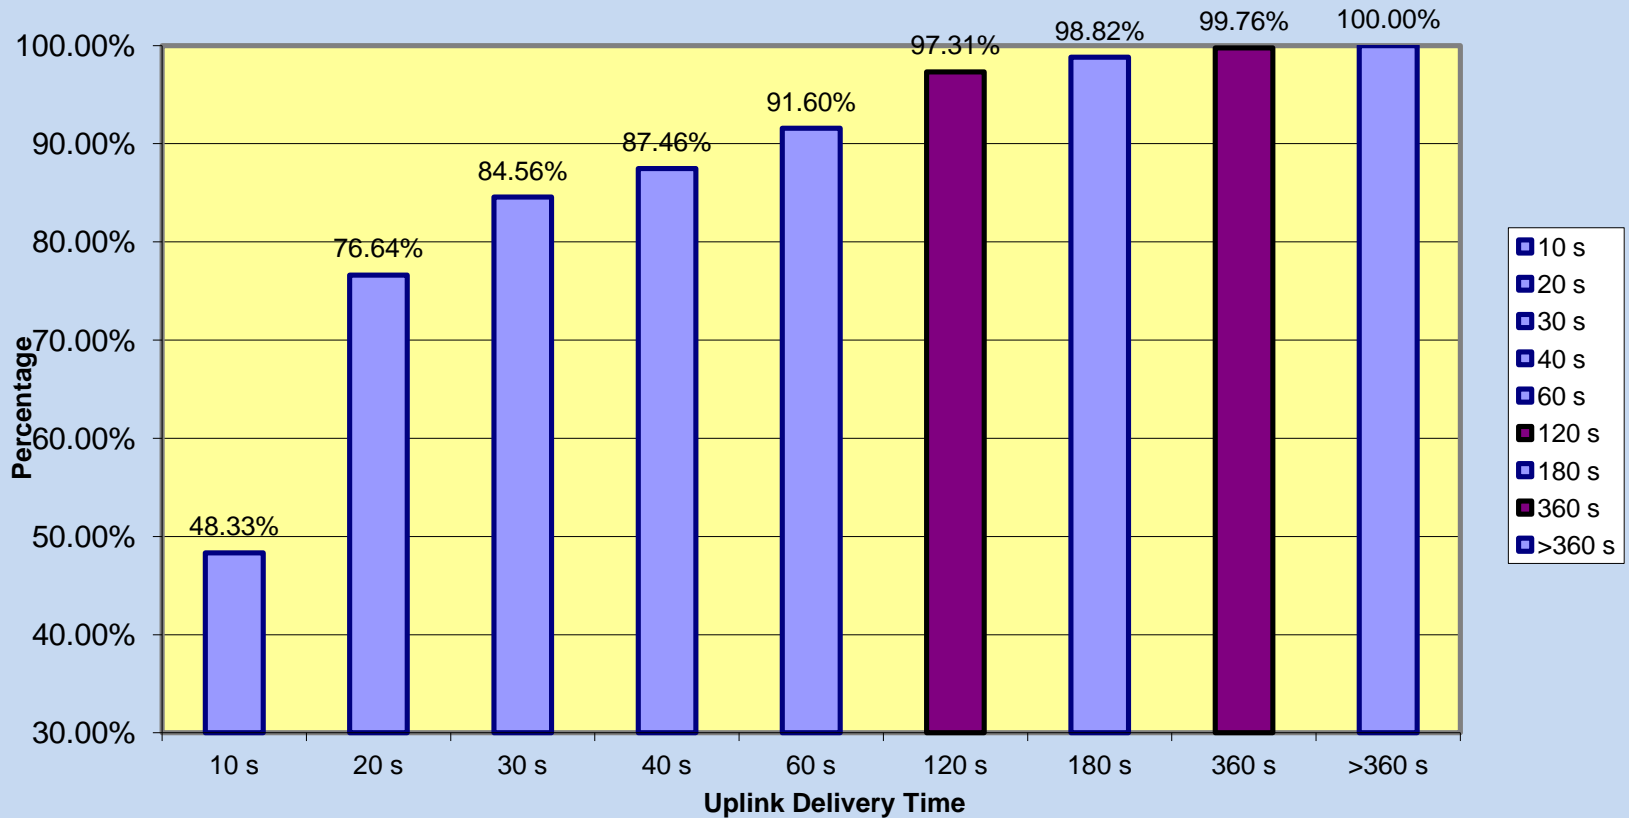

CPDLC Downlink Performance

CPDLC Downlink Performance

Downlink Msg Delivery Time (60s & 180s) Apr 11 - Jul 12

CPDLC Uplink Performance

Mean CPDLC Uplink Delivery Time Apr 11 - Jul 12

Uplink success rate

Data link availability

Datalink Service Availability Apr 11 - Jul 12

No Ack + NAK Reject rate

Total (No Ack + NAK) Reject Rate Apr 11 - Jul 12

Auto Transfer Success Rate

(Fig.) Auto Transfer Success Rate
(From Singapore FIR - To HoChiMinh FIR)