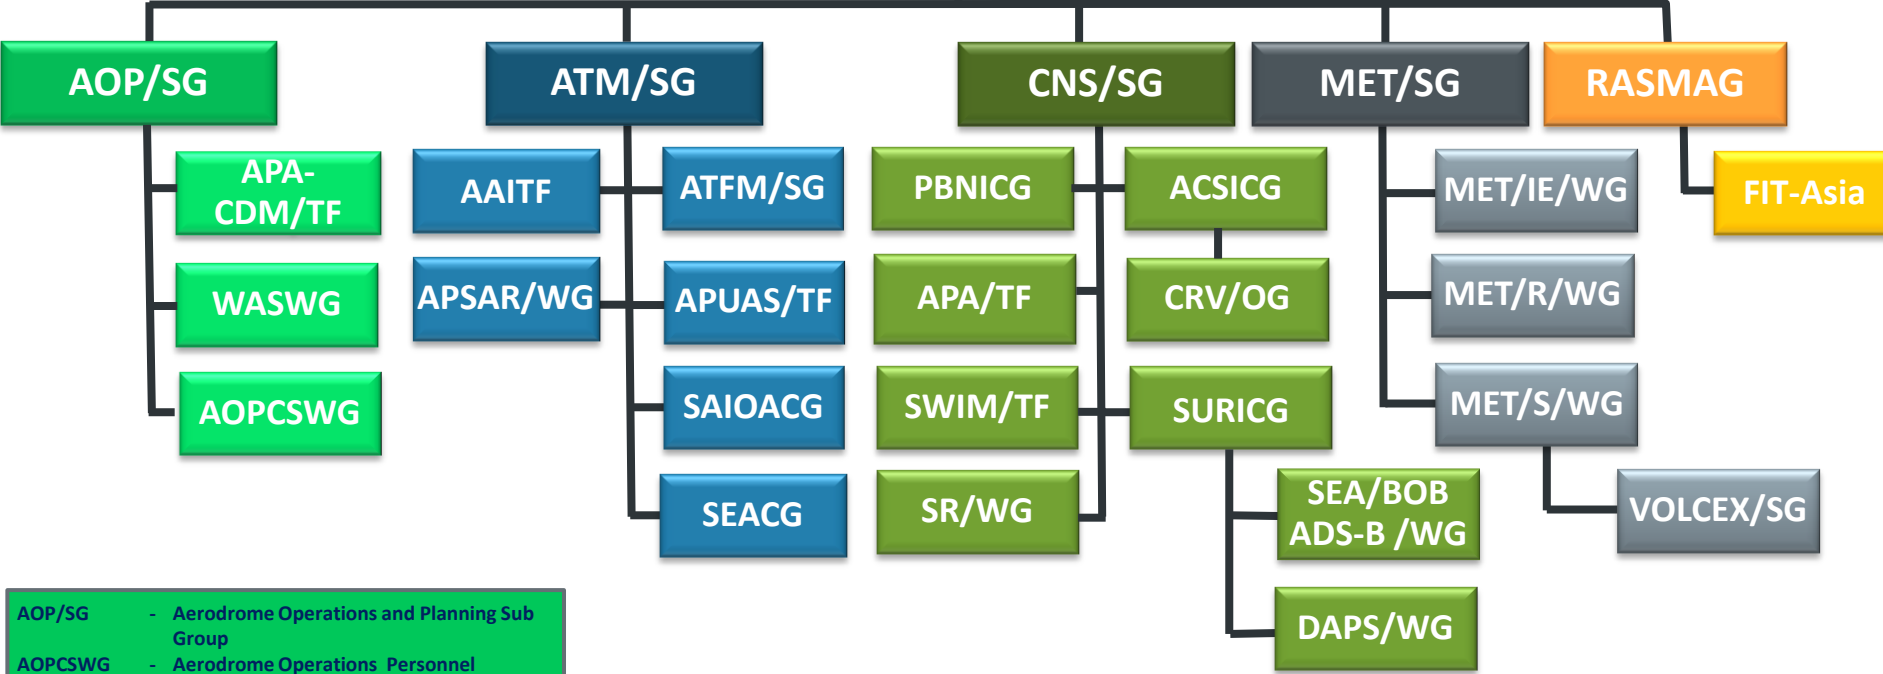

# APANPIRG

Secretariat, APAC Office

- AOP/SG** - Aerodrome Operations and Planning Sub Group
- AOPCSWG** - Aerodrome Operations Personnel Competency Small Working Group
- APA-CDM/TF** - APAC Airport Collaborative Decision Making
- WASWG** - Water Aerodromes Small Working Group
- ATM/SG** - ATM Sub Group
- AAITF** - AIS - AIM Implementation Task Force
- APSAR/WG** - APAC Search and Rescue Working Group
- ATFM/SG** - ATFM Steering Group
- APUAS/TF** - APAC Unmanned Aircraft System Task Force
- SAIOACG** - South Asia Indian Ocean ATM Coordination Group
- SEACG** - South East Asia ATS Coordination Group

- CNS/SG** - CNS Sub Group
- ACSICG** - Aeronautical Communication Services Implementation Coordination Group
- APA/TF** - ATS Inter-facility Data Communication Implementation Task Force
- CRV/OG** - Common Regional Virtual Private Network (VPN) Operations Group
- DAPS/WG** - Mode S Downlinked Aircraft Parameters Working Group
- SEA/BOB ADS-B/ WG** - South East Asia & Bay of Bengal ADS-B Working Group
- PBNICG** - PBN Implementation Coordination Group
- SR/WG** - Spectrum Review Working Group
- SURICG** - Surveillance Implementation Coordination Group
- SWIM/TF** - System-Wide Information Management Task Force

- MET/SG** - Meteorology Sub Group
- MET/IE/WG** - Meteorological Information Exchange Working Group
- MET/R/WG** - Meteorological Requirements Working Group
- MET/S/WG** - Meteorological Services Working Group
- VOLCEX/SG** - (APAC) Volcanic Ash Exercises Steering Group
- RASMAG** - Regional Airspace Safety Monitoring Advisory Group
- FIT-ASIA** - FANS Implementation Team - Asia