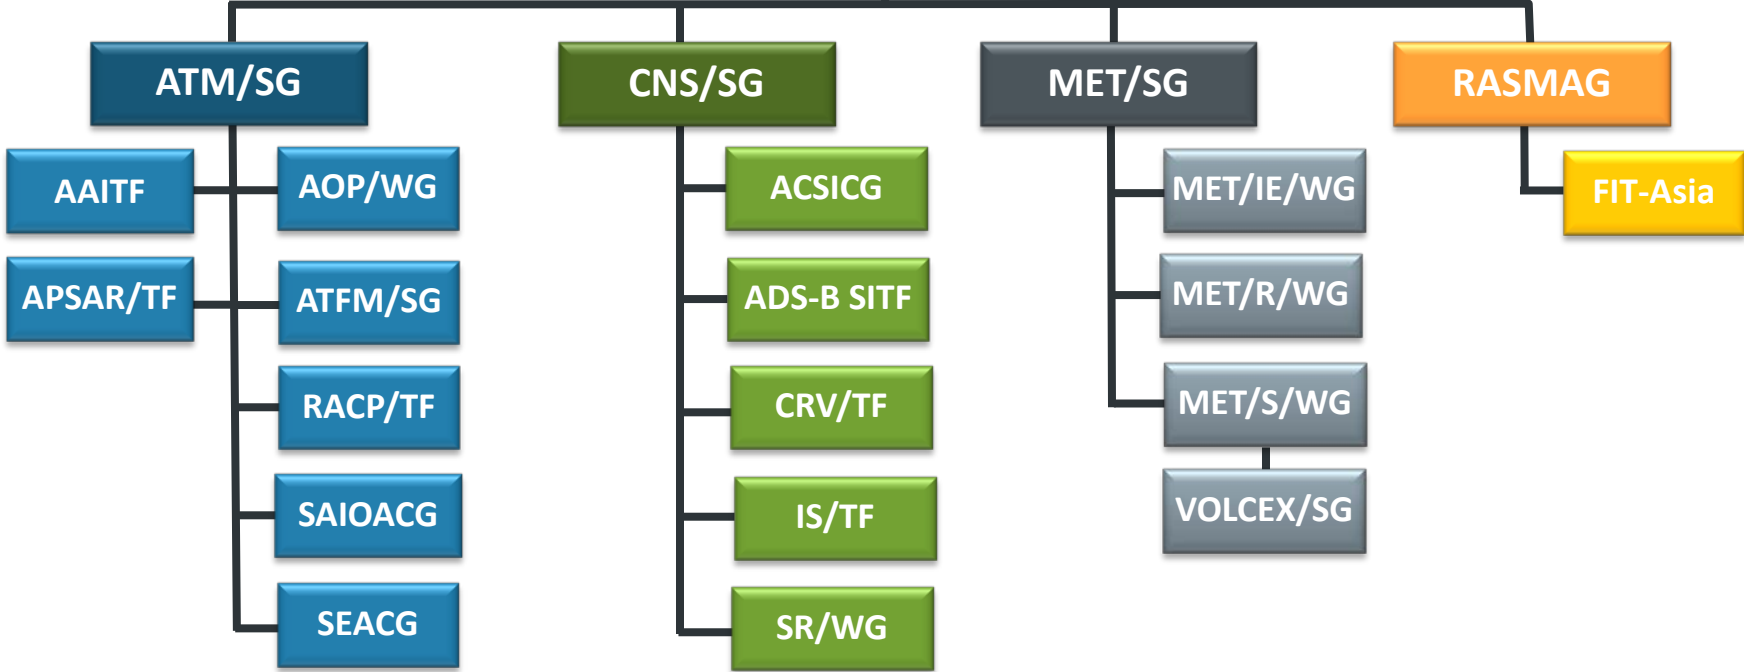

# APANPIRG

Secretariat, APAC Office

ATM/SG	- ATM Sub Group
AAITF	- AIS - AIM Implementation Task Force
APSAR/TF	- APAC Search and Rescue Task Force
AOP/WG	- Aerodrome Operations and Planning Working Group
ATFM/SG	- ATFM Steering Group
RACP/TF	- Regional ATM Contingency Plan Task Force
SAIOACG	- South Asia Indian Ocean ATM Coordination Group
SEACG	- South East Asia ATS Coordination Group

CNS/SG	- CNS Sub Group
ACSICG	- Aeronautical Communication Services Implementation Coordination Group
ADS-B SITF	- ADS - B Study and Implementation Task Force
CRV/TF	- Common Regional Virtual Private Network (VPN) Task Force
IS/TF	- Ionospheric Studies Task Force
SR/WG	- Spectrum Review Working Group

MET/SG	- Meteorology Sub Group
MET/IE/WG	- Meteorological Information Exchange Working Group
MET/R/WG	- Meteorological Requirements Working Group
MET/S/WG	- Meteorological Services Working Group
VOLCEX/SG	- (APAC) Volcanic Ash Exercises Steering Group
RASMAG	- Regional Airspace Safety Monitoring Advisory Group
FIT-ASIA	- FANS Implementation Team - Asia