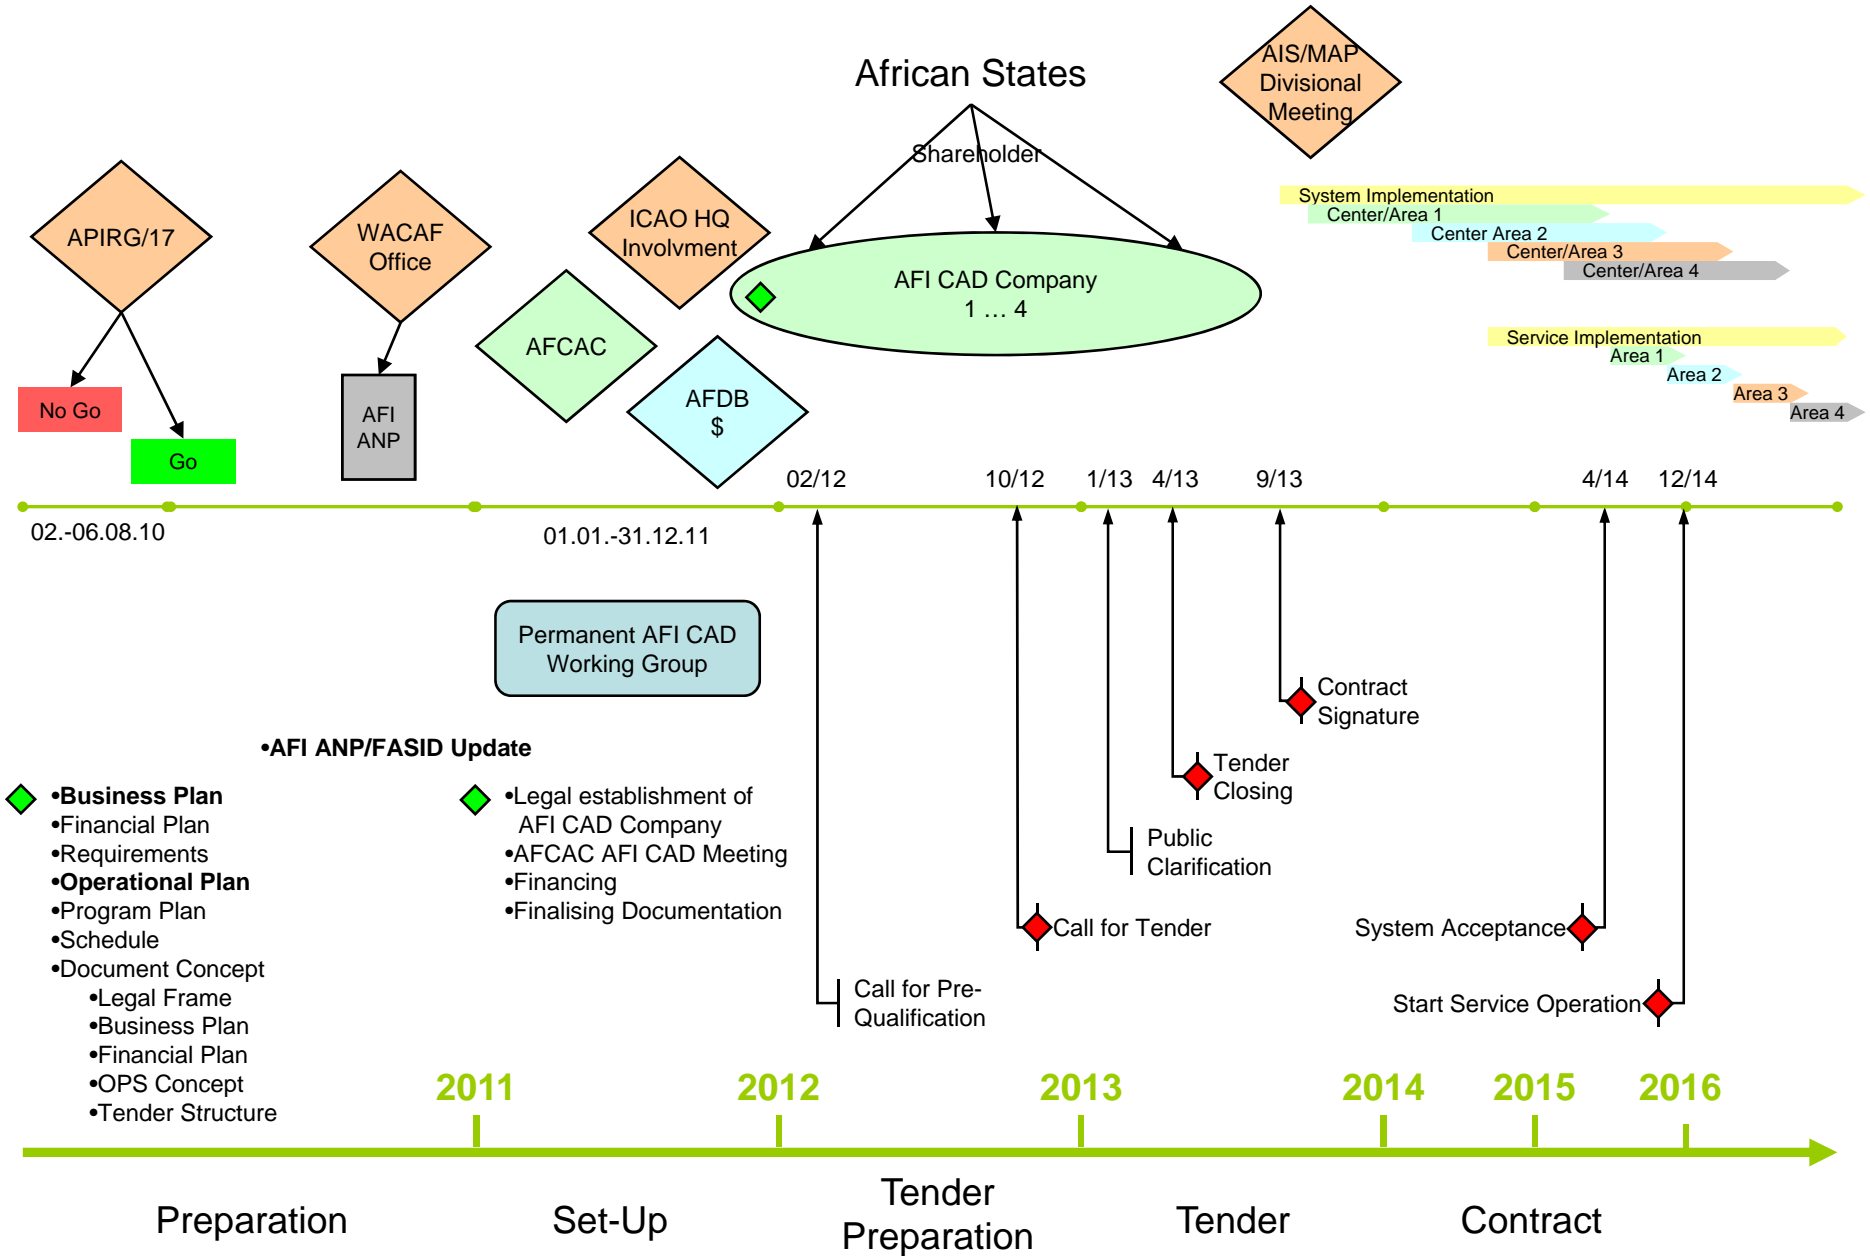

Umbrella and promotion by OAU, ICAO, Airspace Users and other interested parties

Overall Schedule AFI CAD

AFI CAD Initial ideas about regions

Principles

- Language
- Existing agreements
- Geography

1	Mauritania
2	Senegal
3	Gambia
4	Guinea Bissau
5	Mali
6	Coate d'Ivoire
7	Burkina Faso
8	Togo
9	Benin
10	Niger
11	Cameroon
12	Equatoria Guinea
13	Gabon
14	Congo
15	Central African Republic
16	Chad
17	Angola
18	Namibia
19	Botswana
20	Zimbabwe
21	Swaziland
22	Lesotho
23	South Africa

24	Guinea
25	Sierra Leone
26	Liberia
27	Ghana
28	Nigeria
29	Democratic Rep Congo
30	Uganda
31	Kenya
32	Ethiopia
33	Tanzania
34	Burundi
35	Malawi
36	Mozambique
37	Rwanda
38	Sychelles
39	Zambia
40	Comores
41	La Reunion *
42	Madagascar
43	Eritrea
44	Sudan
45	Egypt
46	Somalia

DB 1	West (D)	Actual ASECNA Dakar Brazzaville Atananarivo
	Center (B)	
	East (A)	
DB 2	North	
DB 3	South	
DB 4	Center	Actual Roberts
	West (R)	

47	Tunesia
48	Algeria
49	Morocco *
50	Sahrawi
51	Lybia
52	Djibouti
53	Cape Verde