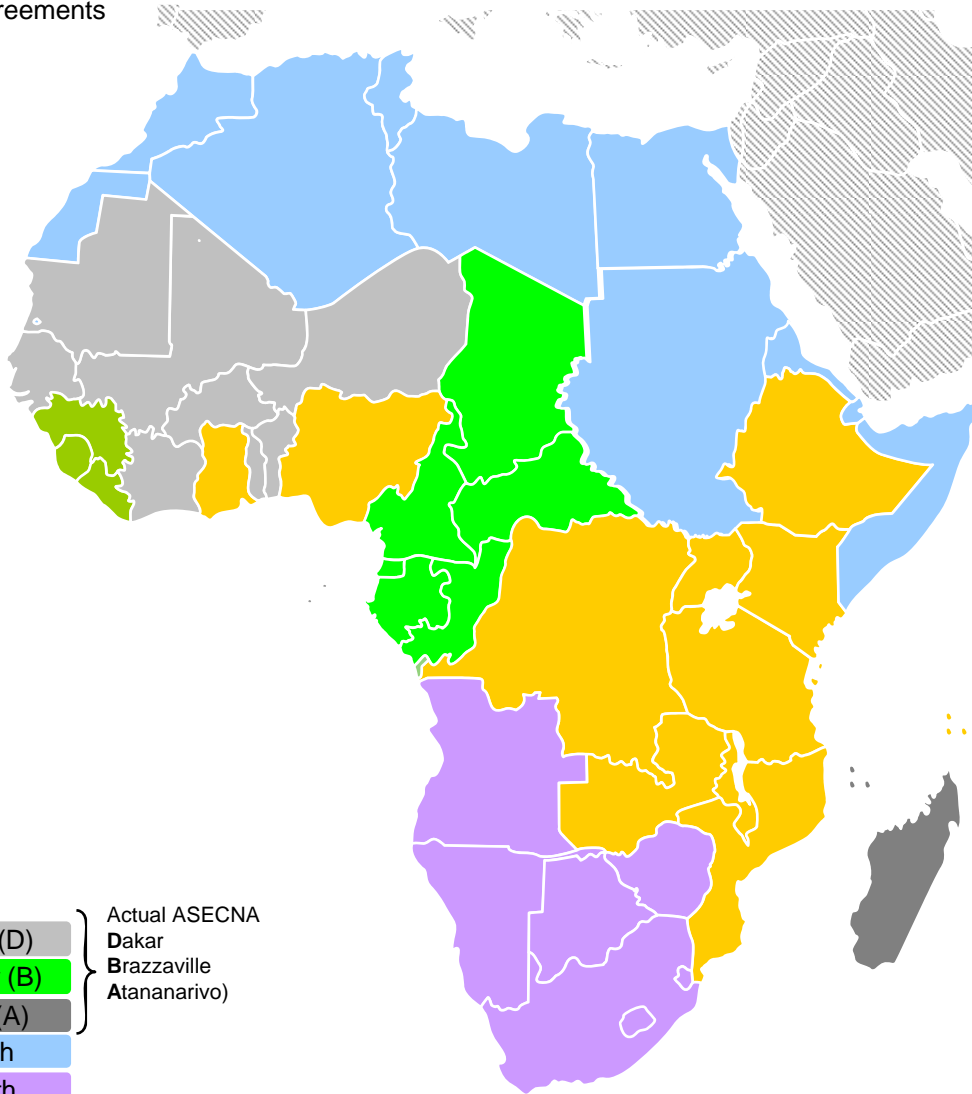

Umbrella and promotion by OAU, ICAO, Airspace Users and other interested parties

Overall Schedule AFI CAD

AFI CAD Initial ideas about regions

Principles

- Language
- Existing agreements
- Geography

1	Mauritania
2	Senegal
3	Gambia
4	Guinea Bissau
5	Mali
6	Coate d'Ivoire
7	Burkina Faso
8	Togo
9	Benin
10	Niger
11	Cameroon
12	Equatoria Guinea
13	Gabon
14	Congo
15	Central African Republic
16	Chad
17	Angola
18	Namibia
19	Botswana
20	Zimbabwe
21	Swaziland
22	Lesotho
23	South Africa

24	Guinea
25	Sierra Leone
26	Liberia
27	Ghana
28	Nigeria
29	Democratic Rep Congo
30	Uganda
31	Kenya
32	Ethiopia
33	Tanzania
34	Burundi
35	Malawi
36	Mozambique
37	Rwanda
38	Sychelles
39	Zambia
40	Comores
41	La Reunion *
42	Madagascar
43	Eritrea
44	Sudan
45	Egypt
46	Somalia

DB 1	West (D)	Actual ASECNA Dakar Brazzaville Atananarivo
	Center (B)	
	East (A)	
DB 2	North	
DB 3	South	
DB 4	Center	Actual Roberts
	West (R)	

47	Tunesia
48	Algeria
49	Morocco *
50	Sahrawi
51	Lybia
52	Djibouti
53	Cape Verde