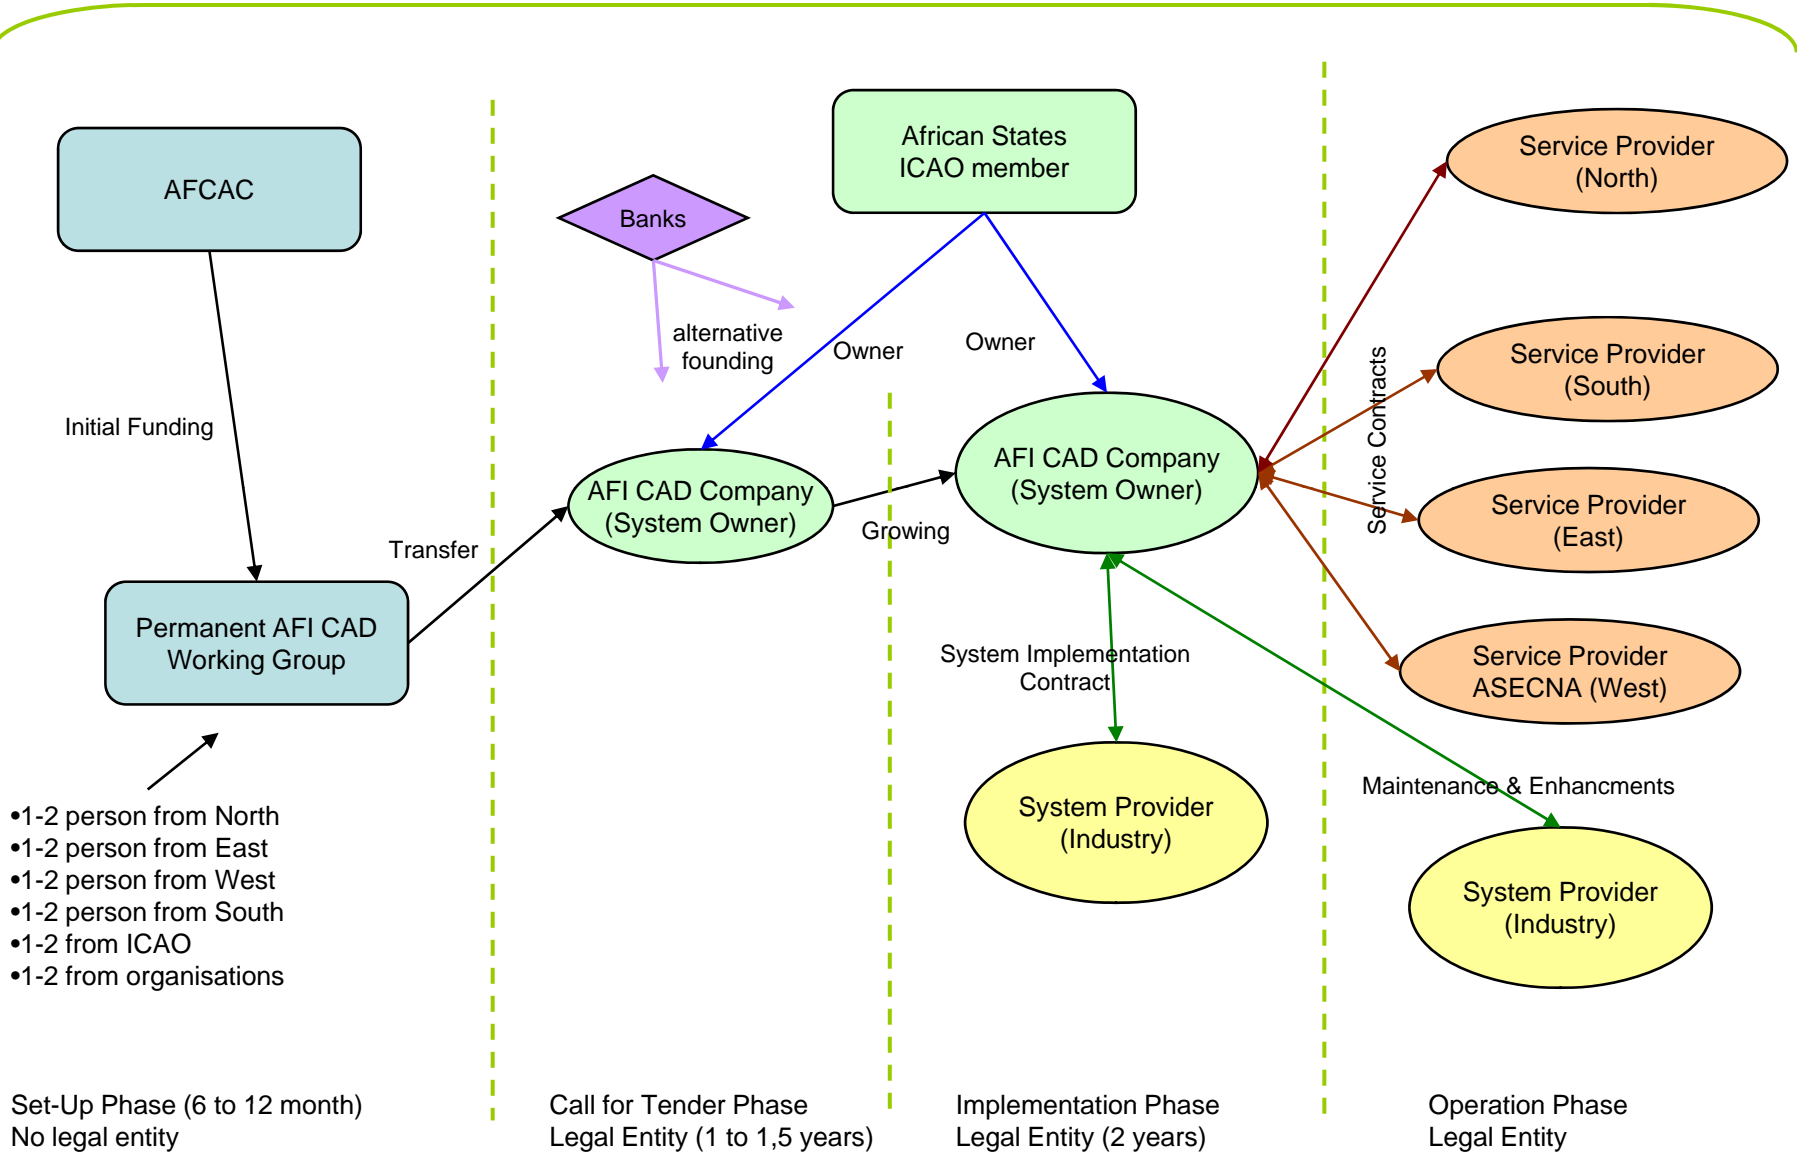

Umbrella and promotion by OAU, ICAO, Airspace Users and other interested parties

Overall Schedule AFI CAD

AFI CAD Initial ideas about regions

Principles

- Language
- Existing agreements
- Geography

1	Mauritania
2	Senegal
3	Gambia
4	Guinea Bissau
5	Mali
6	Coate d'Ivoire
7	Burkina Faso
8	Togo
9	Benin
10	Niger
11	Cameroon
12	Equatoria Guinea
13	Gabon
14	Congo
15	Central African Republic
16	Chad
17	Angola
18	Namibia
19	Botswana
20	Zimbabwe
21	Swaziland
22	Lesotho
23	South Africa

24	Guinea
25	Sierra Leone
26	Liberia
27	Ghana
28	Nigeria
29	Democratic Rep Congo
30	Uganda
31	Kenya
32	Ethiopia
33	Tanzania
34	Burundi
35	Malawi
36	Mozambique
37	Rwanda
38	Sychelles
39	Zambia
40	Comores
41	La Reunion *
42	Madagascar
43	Eritrea
44	Sudan
45	Egypt
46	Somalia

DB 1	West (D)	Actual ASECNA Dakar Brazzaville Atananarivo
	Center (B)	
	East (A)	
DB 2	North	
DB 3	South	
DB 4	Center	Actual Roberts
	West (R)	

47	Tunesia
48	Algeria
49	Morocco *
50	Sahrawi
51	Lybia
52	Djibouti
53	Cape Verde