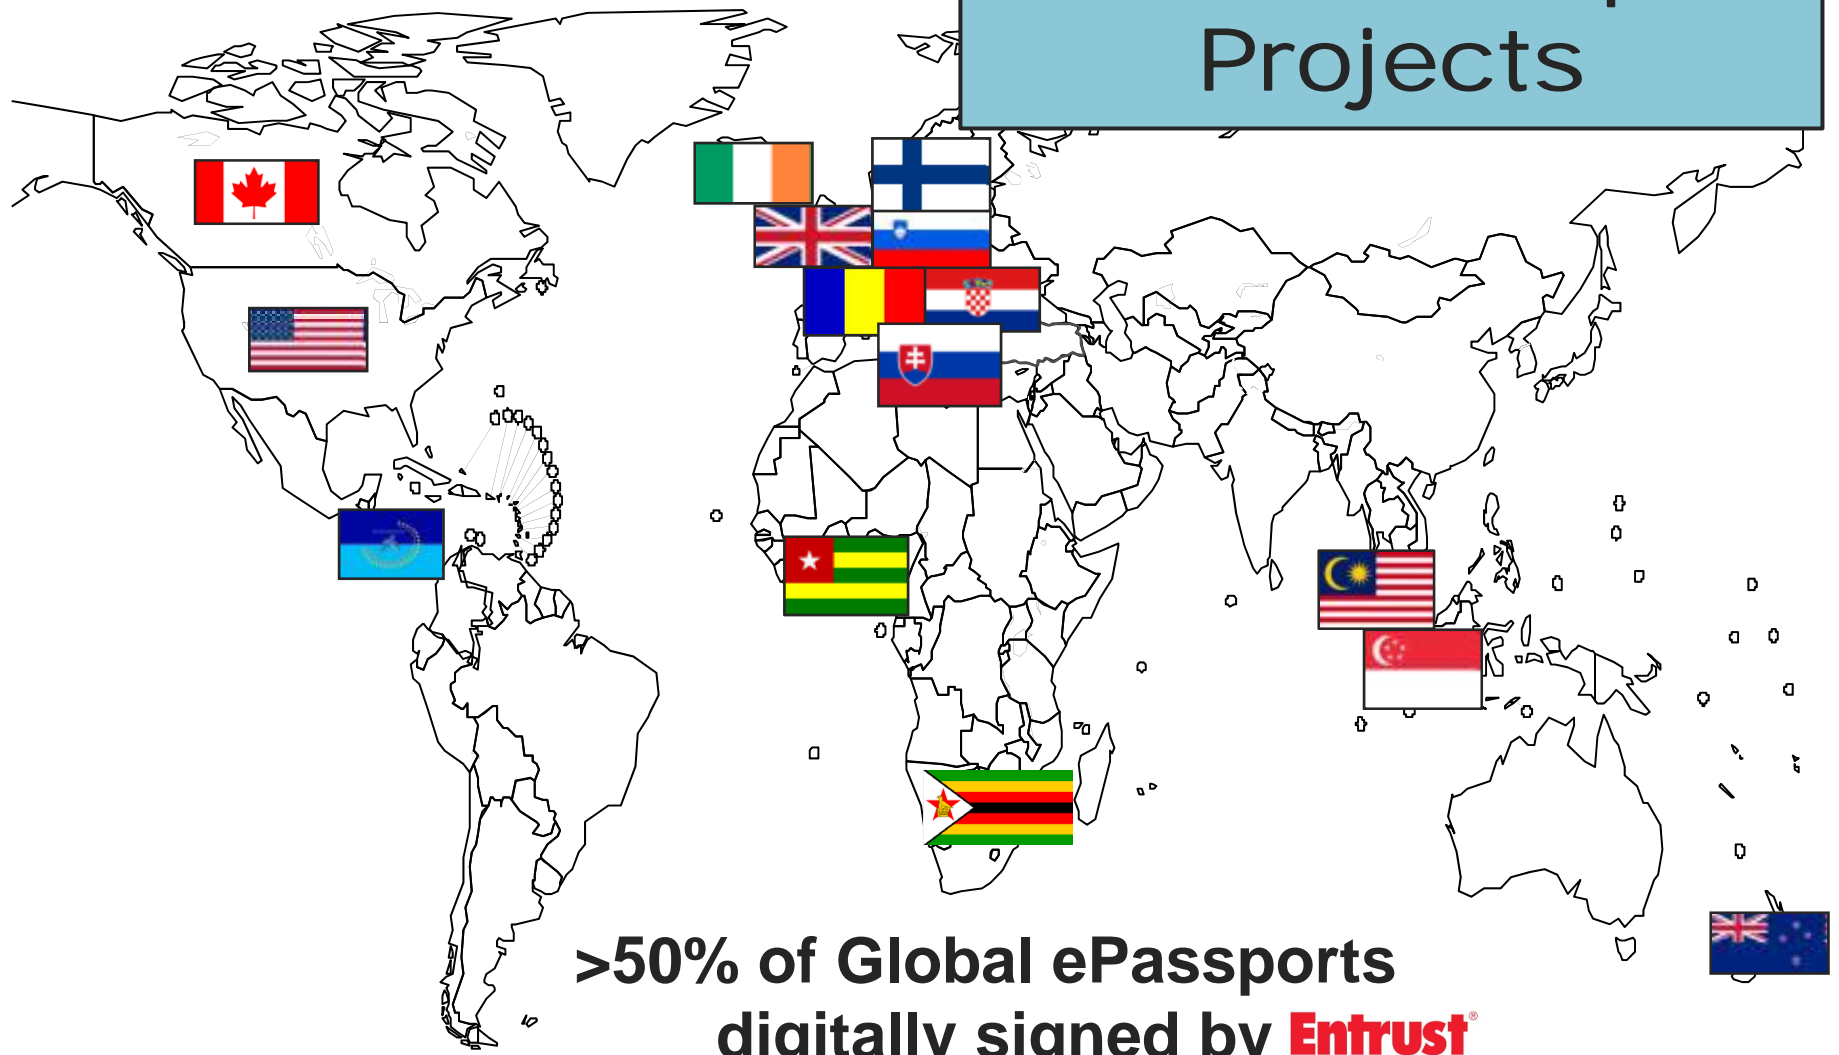

ICAO MRTD Conference Singapore 2011

Wilson Yan

Wilson.yan@entrust.com

www.entrust.com

www.entrust.net

www.cygnacom.com

Global ePassport Projects

**>50% of Global ePassports
digitally signed by Entrust®**

World leader in Identity Security Solutions

- ✓ Top global specialised security software vendor
- ✓ 4000+ customers in 60+ countries
- ✓ Secure Identities and Credentialing
 - Software Identity Solutions
 - SaaS Identity Services
- ✓ Pioneer / global leader in commercial PKI
 - *World's first commercial vendor*
- ✓ Pioneer / global leader in ePassport PKI

Known by the Customers We Keep

- 20 / 22 top Global e-Governments
- 7 / 10 top Global Commercial Banks
- 8 / 10 Global Telecom Companies
- 7 / 10 top Global Pharmaceutical
- 8 / 10 top Global Defence
- 4 / 5 top Global Petroleum

ChoicePoint

Sandia National Laboratories

CANADA POST POSTES CANADA

Entrust ePassport Technologies & Services

- Country Signing Solution
- Country Verifying Solution
- E-Passport Concentrator
- E-Passport Client
- Master List Signer & SPOC
- Cloud Based Services